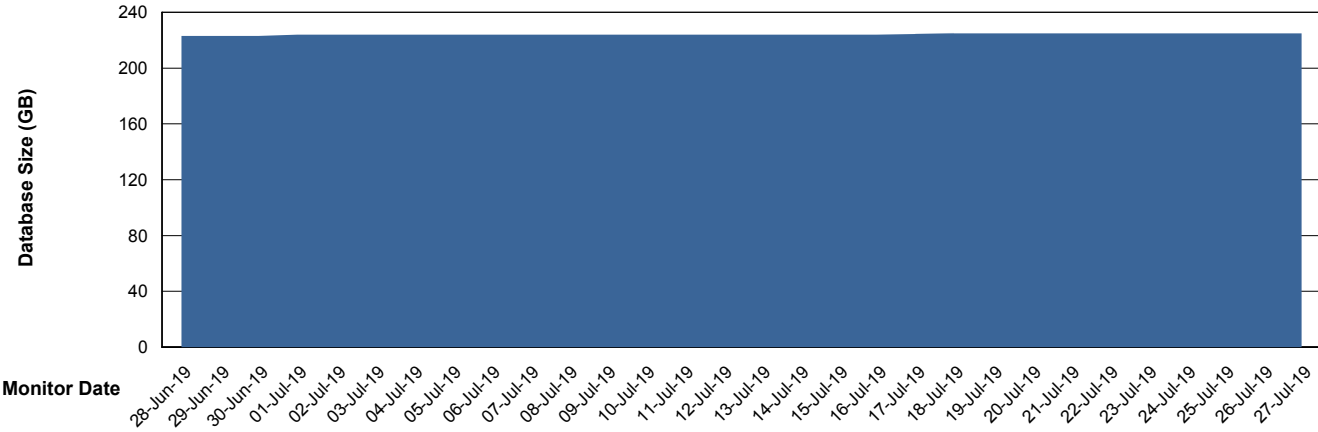

Weekly SLA Customer Report

Customer FIS_Production
Database ID 46

Database Performance FISDB_Production

22-Jul-19 23-Jul-19 24-Jul-19 25-Jul-19 26-Jul-19 27-Jul-19

22-Jul-19 23-Jul-19 24-Jul-19 25-Jul-19 26-Jul-19 27-Jul-19

Weekly SLA Customer Report

Customer FIS_Production
Database ID 46

Database Performance FISDB_Standby

Weekly SLA Customer Report

Customer FIS_Production
 Database ID 46

DATABASE SIZE FISDB_Production

Database growth over last month

Database Tablespace FISDB_Production

Date	Tablespace Name	Filesize (Gb)	Usedsize (Gb)	Percentage free
27-Jul-19	ABSDATA	111	90	19
	INDX	150	130	13
26-Jul-19	ABSDATA	111	90	19
	INDX	150	130	13
25-Jul-19	ABSDATA	111	90	19
	INDX	150	130	13
24-Jul-19	ABSDATA	111	90	19
	INDX	150	130	13
23-Jul-19	ABSDATA	111	90	19
	INDX	150	130	13
22-Jul-19	ABSDATA	111	90	19
	INDX	150	130	13
21-Jul-19	ABSDATA	111	90	19
	INDX	150	130	13