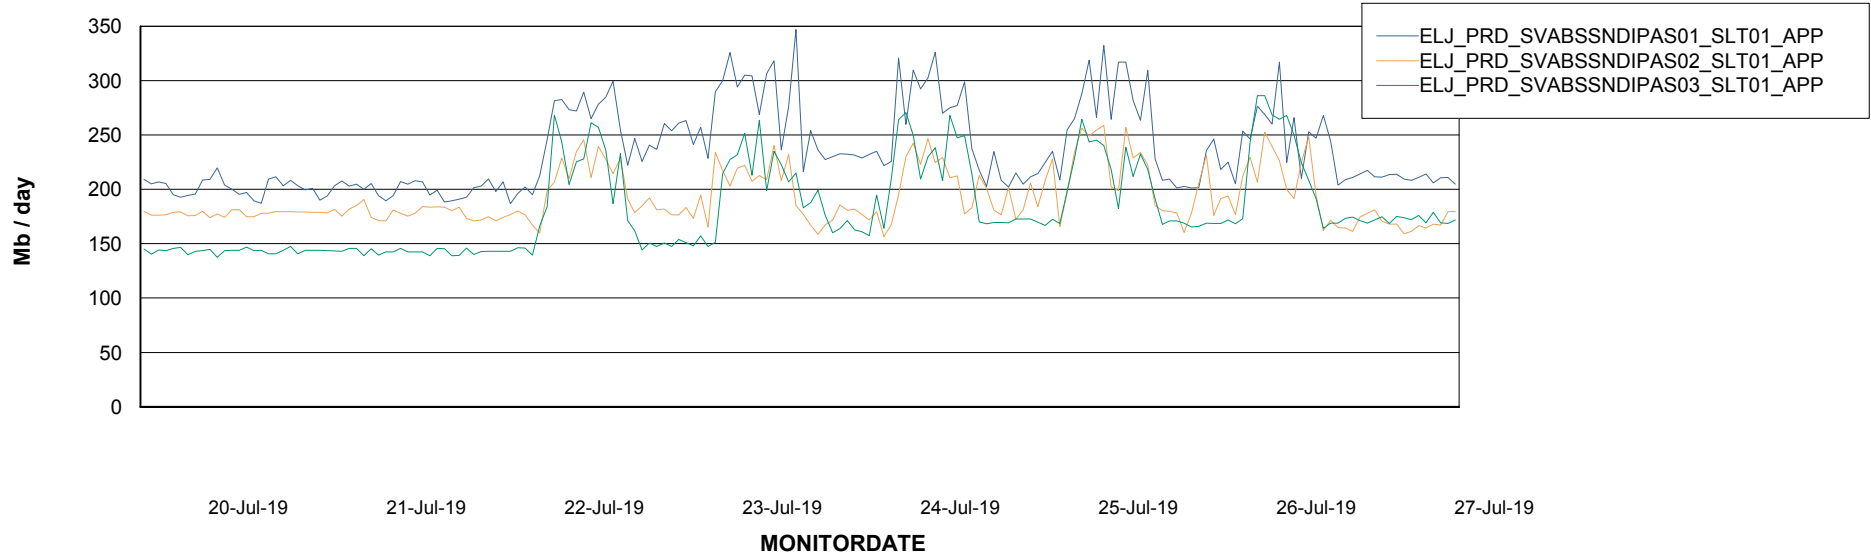

ABSolute Application Server Services

Avg memory used per ABS Server Service