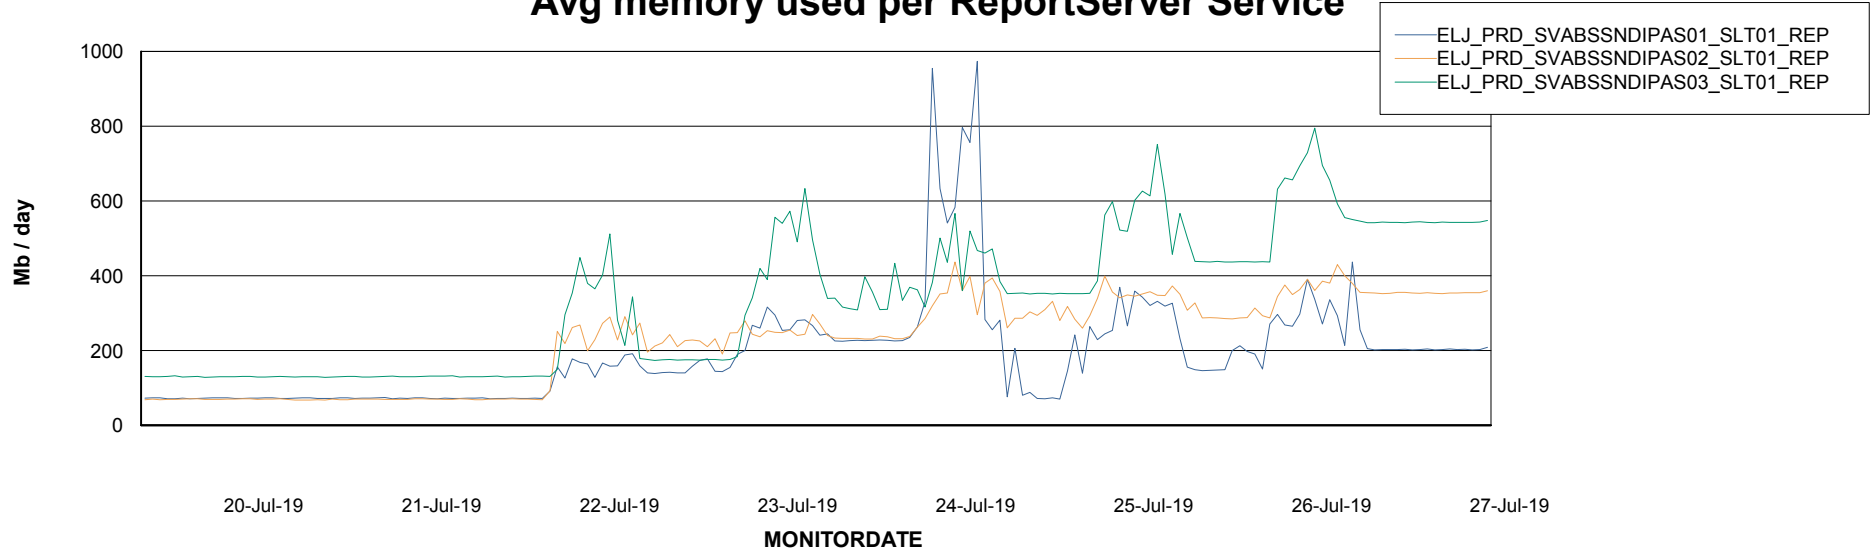

ABSSolute Application ReportServer Services

Avg memory used per ReportServer Service