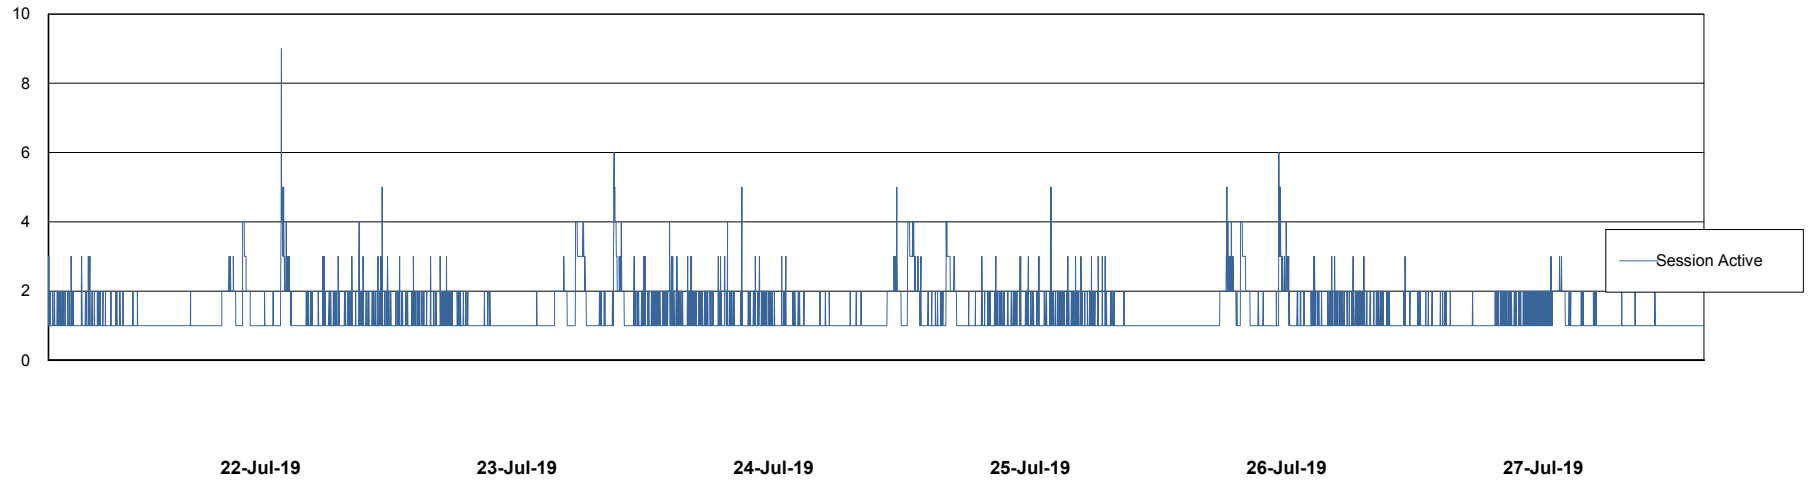

Database Performance ELJDB_Production