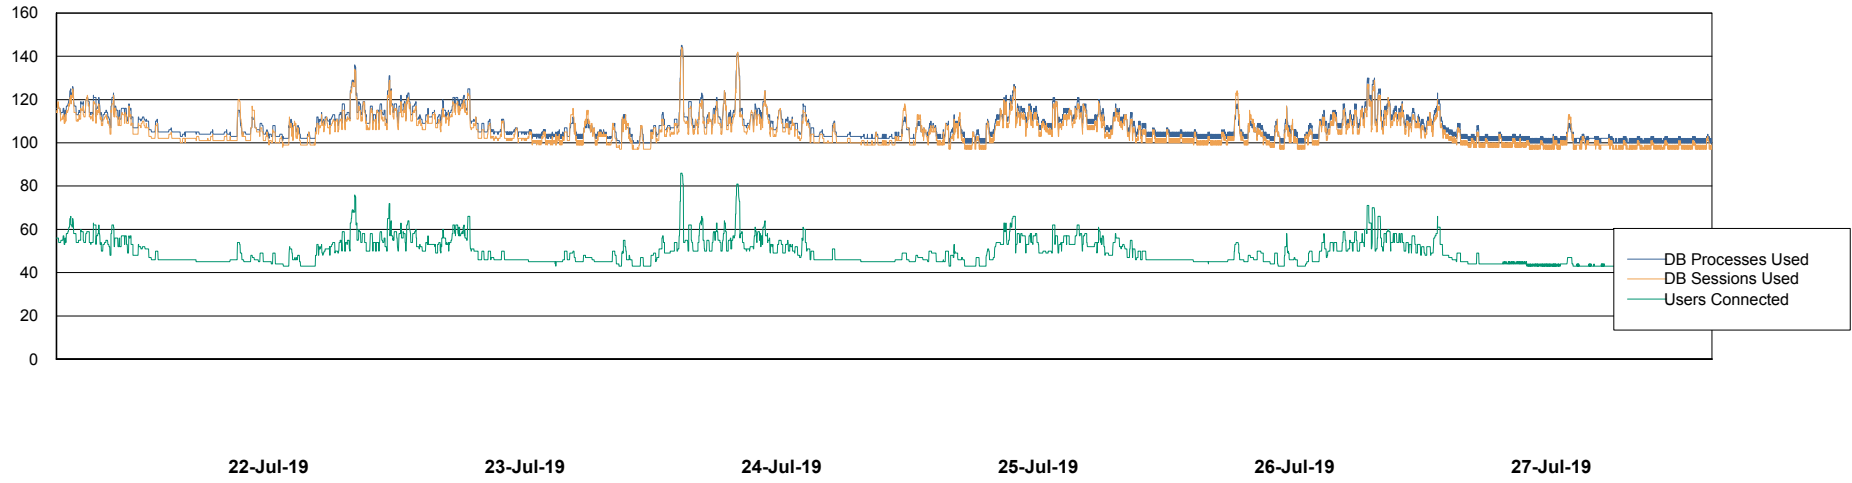

Database Performance ELJDB_Production