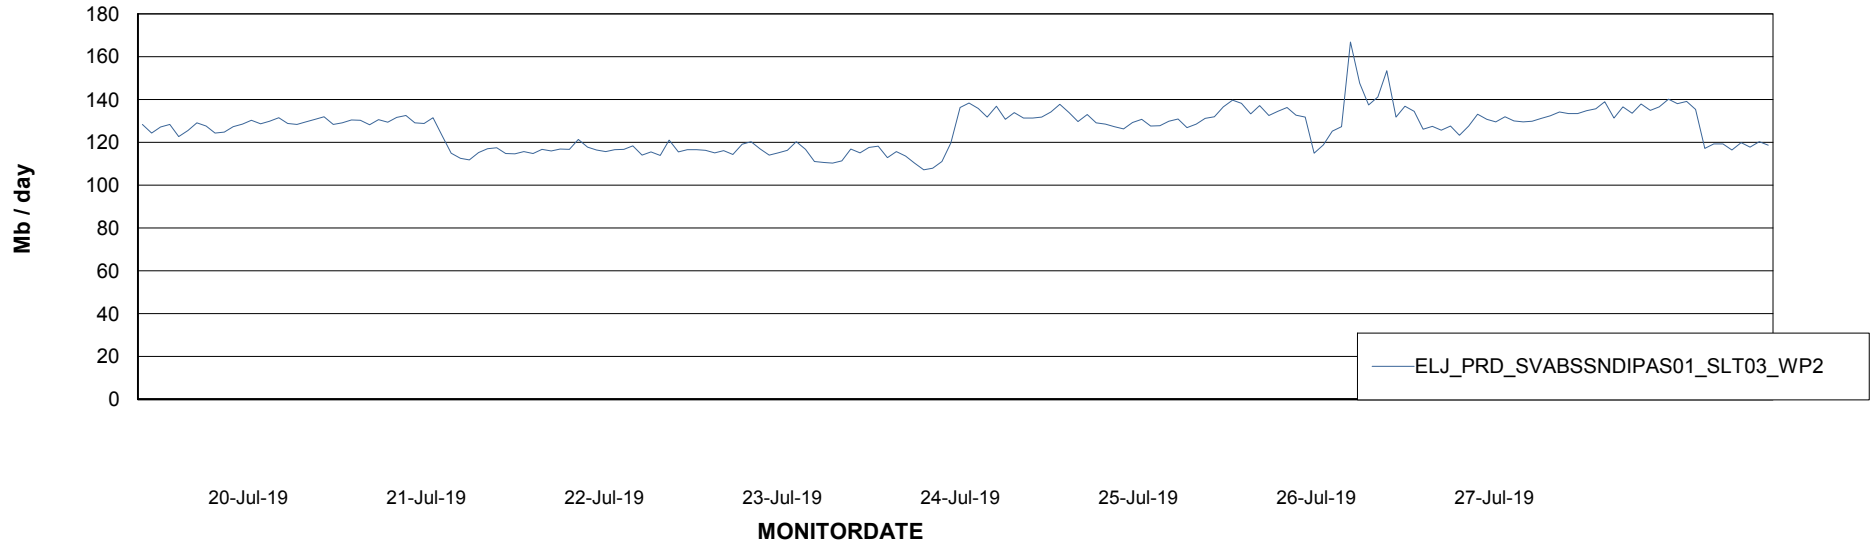

ABSSolute Web Component Services

Avg memory used per ABS Web component