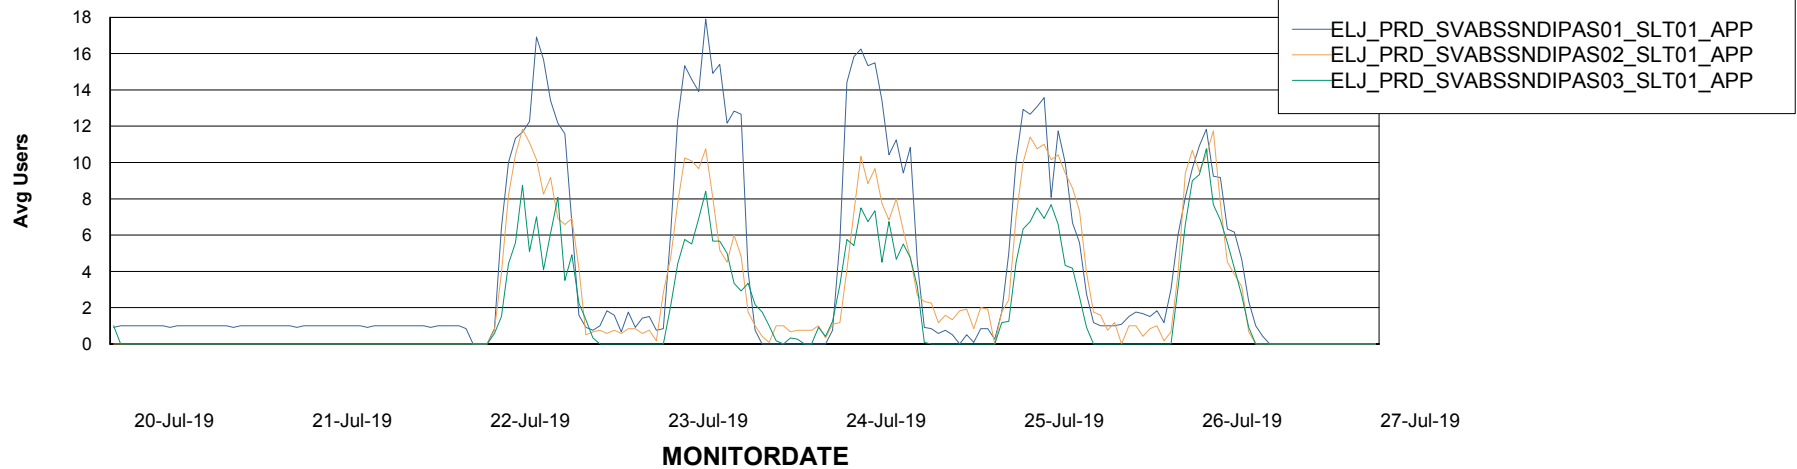

Avg users per day per ABS server