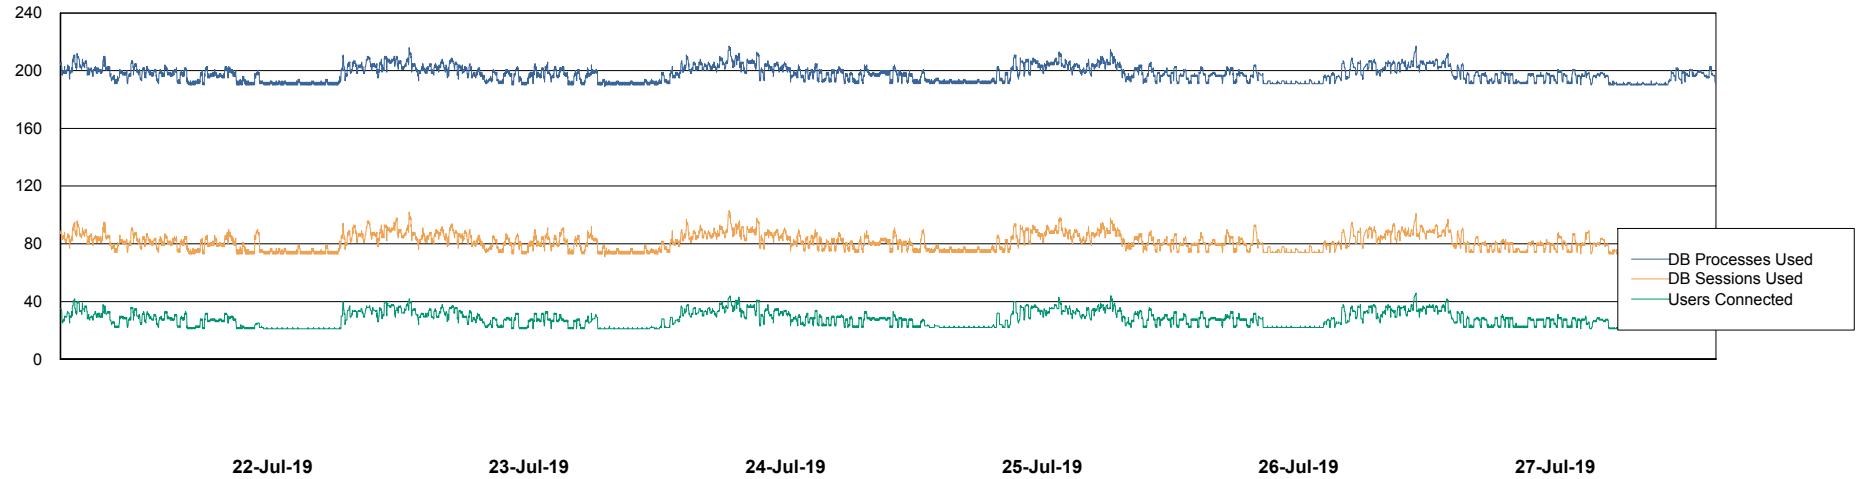

Weekly SLA Customer Report

Customer ECL Production
Database ID 77

Harddisk Usage ECL_PRD_ECL-ABS-WEB

	Free disk space on c: (%)	Total disk space on c: (Gb)
27-Jul-19	81	127
26-Jul-19	81	127
25-Jul-19	81	127
24-Jul-19	81	127
23-Jul-19	81	127
22-Jul-19	81	127
21-Jul-19	81	127

Weekly SLA Customer Report

Customer ECL Production
Database ID 77

Database Performance ECLDB_Production

Weekly SLA Customer Report

Customer ECL Production
Database ID 77

Database Performance ECLDB_Standby

Weekly SLA Customer Report