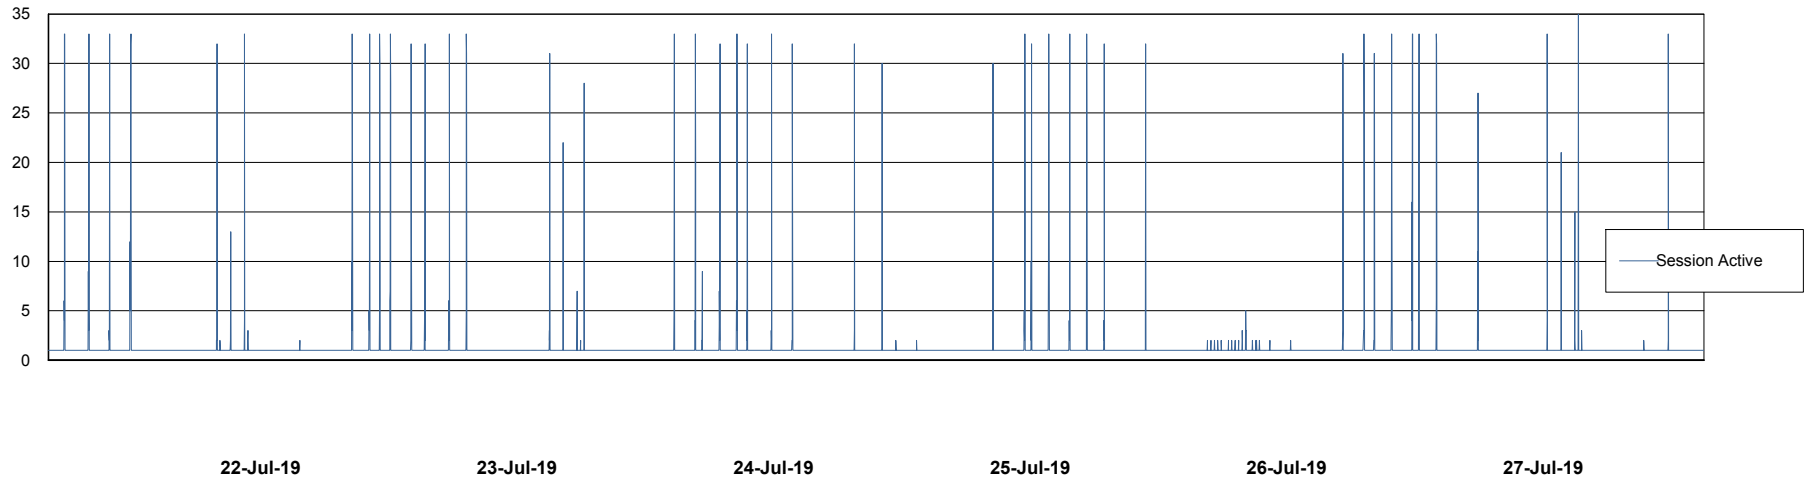

Weekly SLA Customer Report

Customer ECL Production
Database ID 77

Database Performance ECLDB_Production

Weekly SLA Customer Report

Customer ECL Production
Database ID 77

Database Performance ECLDB_Standby

Weekly SLA Customer Report

Customer ECL Production
 Database ID 77

DATABASE SIZE ECLDB_Production

Database growth over last month

Database Tablespace ECLDB_Production

Date	Tablespace Name	Filesize (Gb)	Usedsize (Gb)	Percentage free
27-Jul-19	ABSDATA	37	32	14
	INDX	8	1	88
26-Jul-19	ABSDATA	37	32	14
	INDX	8	1	88
25-Jul-19	ABSDATA	37	32	14
	INDX	8	1	88
24-Jul-19	ABSDATA	37	32	14
	INDX	8	1	88
23-Jul-19	ABSDATA	37	32	14
	INDX	8	1	88
22-Jul-19	ABSDATA	37	31	16
	INDX	8	1	88
21-Jul-19	ABSDATA	37	31	16
	INDX	8	1	88