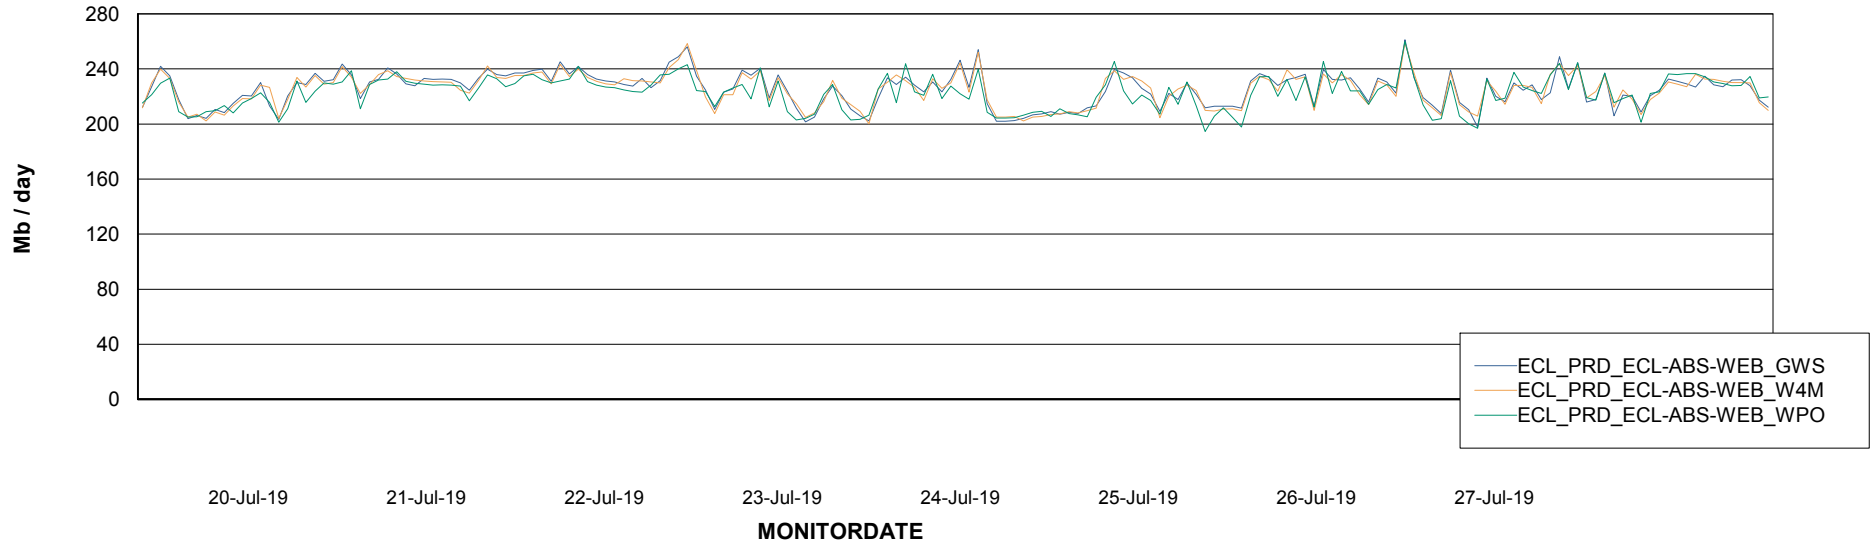

ABSSolute Application ReportServer Services

Avg memory used per ReportServer Service

Weekly SLA Customer Report

Customer ECL Production
Database ID 77

ABSSolute Web Component Services

Avg memory used per ABS Web component