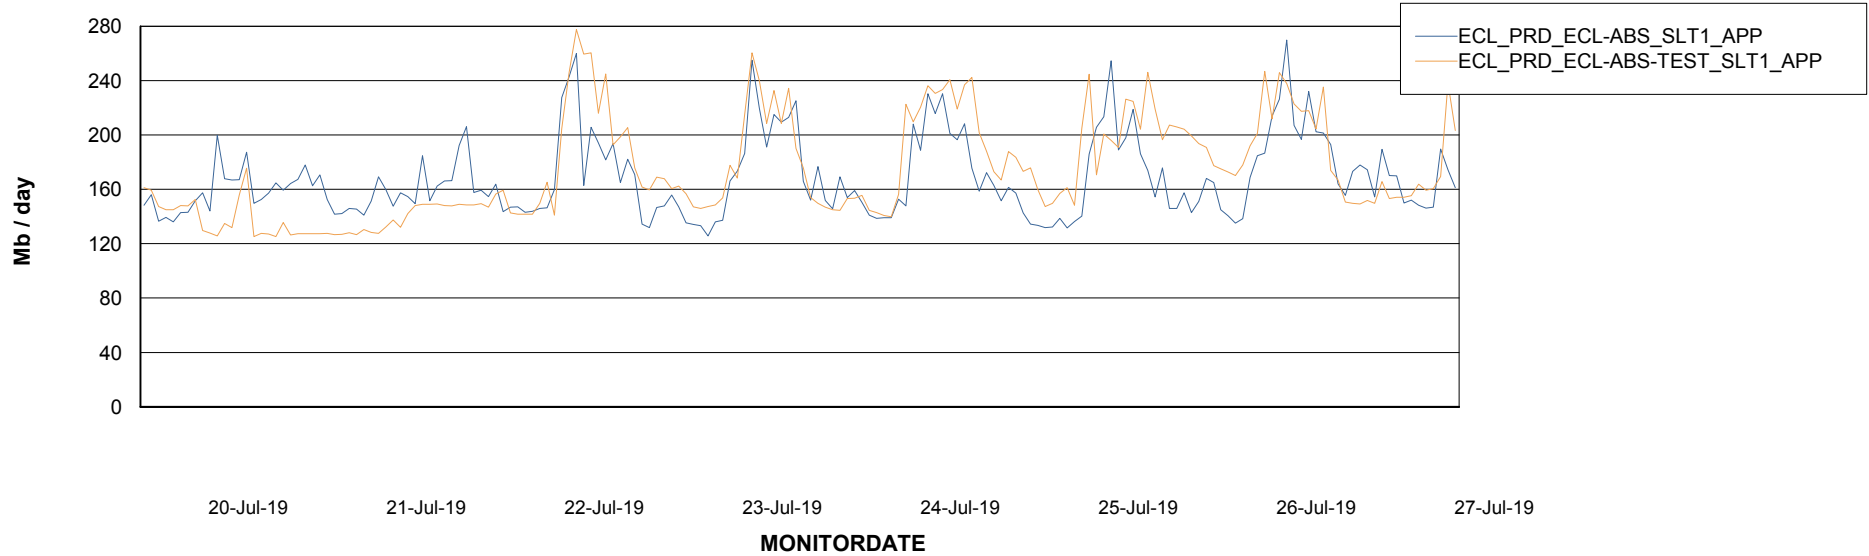

Weekly SLA Customer Report

Customer ECL Production
Database ID 77

Database Performance ECLDB_Production

Weekly SLA Customer Report

Customer ECL Production
Database ID 77

Database Performance ECLDB_Standby

Weekly SLA Customer Report

Customer ECL Production
 Database ID 77

DATABASE SIZE ECLDB_Production

Database growth over last month

Database Tablespace ECLDB_Production

Date	Tablespace Name	Filesize (Gb)	Usedsize (Gb)	Percentage free
27-Jul-19	ABSDATA	37	32	14
	INDX	8	1	88
26-Jul-19	ABSDATA	37	32	14
	INDX	8	1	88
25-Jul-19	ABSDATA	37	32	14
	INDX	8	1	88
24-Jul-19	ABSDATA	37	32	14
	INDX	8	1	88
23-Jul-19	ABSDATA	37	32	14
	INDX	8	1	88
22-Jul-19	ABSDATA	37	31	16
	INDX	8	1	88
21-Jul-19	ABSDATA	37	31	16
	INDX	8	1	88

Weekly SLA Customer Report

Customer ECL Production
Database ID 77

ABSSolute Application Server Services

Avg memory used per ABS Server Service

Avg users per day per ABS server

Weekly SLA Customer Report

Customer ECL Production
Database ID 77