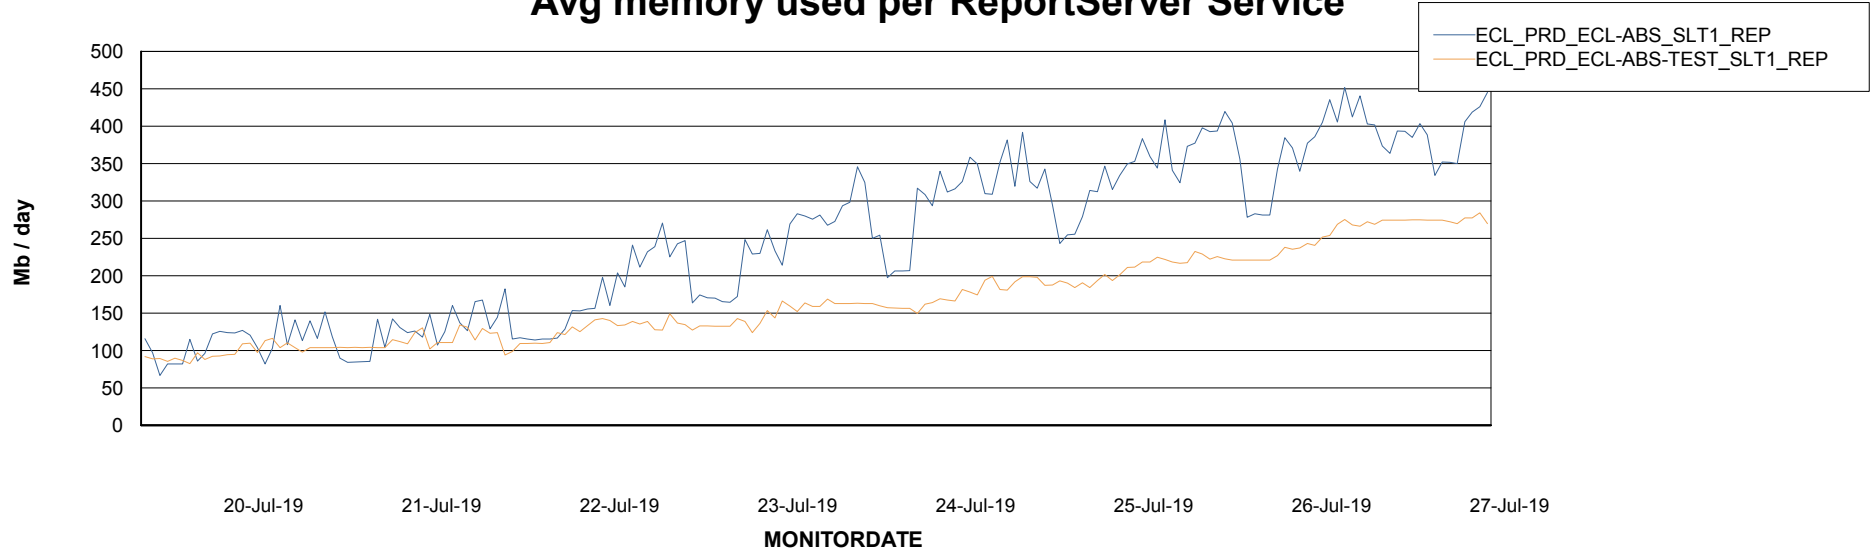

ABSSolute Application ReportServer Services

Avg memory used per ReportServer Service