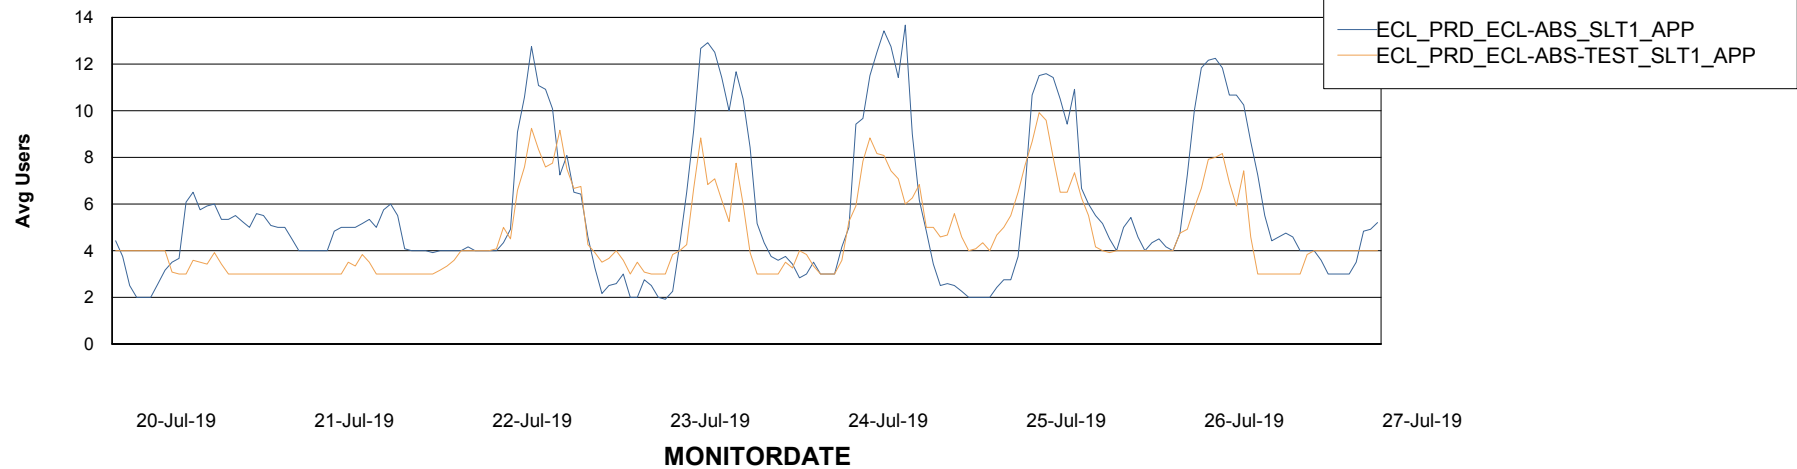

Weekly SLA Customer Report

Customer ECL Production
Database ID 77

ABSSolute Application Server Services

Avg memory used per ABS Server Service

Avg users per day per ABS server

Weekly SLA Customer Report

Customer ECL Production
Database ID 77