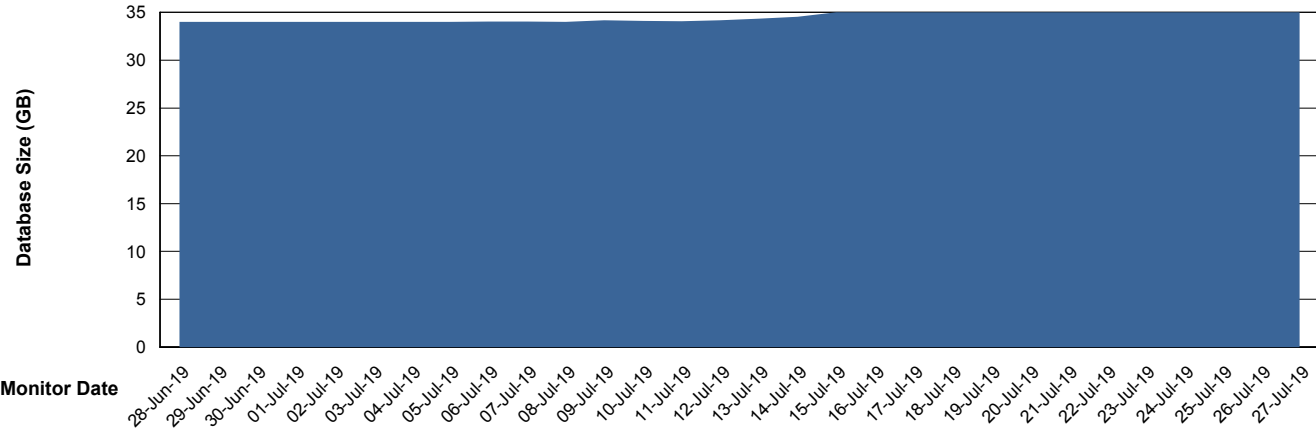

Weekly SLA Customer Report

Customer ECL Production
Database ID 77

Database Performance ECLDB_Production

Weekly SLA Customer Report

Customer ECL Production
Database ID 77

Database Performance ECLDB_Standby

Weekly SLA Customer Report

Customer ECL Production
 Database ID 77

DATABASE SIZE ECLDB_Production

Database growth over last month

Database Tablespace ECLDB_Production

Date	Tablespace Name	Filesize (Gb)	Usedsize (Gb)	Percentage free
27-Jul-19	ABSDATA	37	32	14
	INDX	8	1	88
26-Jul-19	ABSDATA	37	32	14
	INDX	8	1	88
25-Jul-19	ABSDATA	37	32	14
	INDX	8	1	88
24-Jul-19	ABSDATA	37	32	14
	INDX	8	1	88
23-Jul-19	ABSDATA	37	32	14
	INDX	8	1	88
22-Jul-19	ABSDATA	37	31	16
	INDX	8	1	88
21-Jul-19	ABSDATA	37	31	16
	INDX	8	1	88