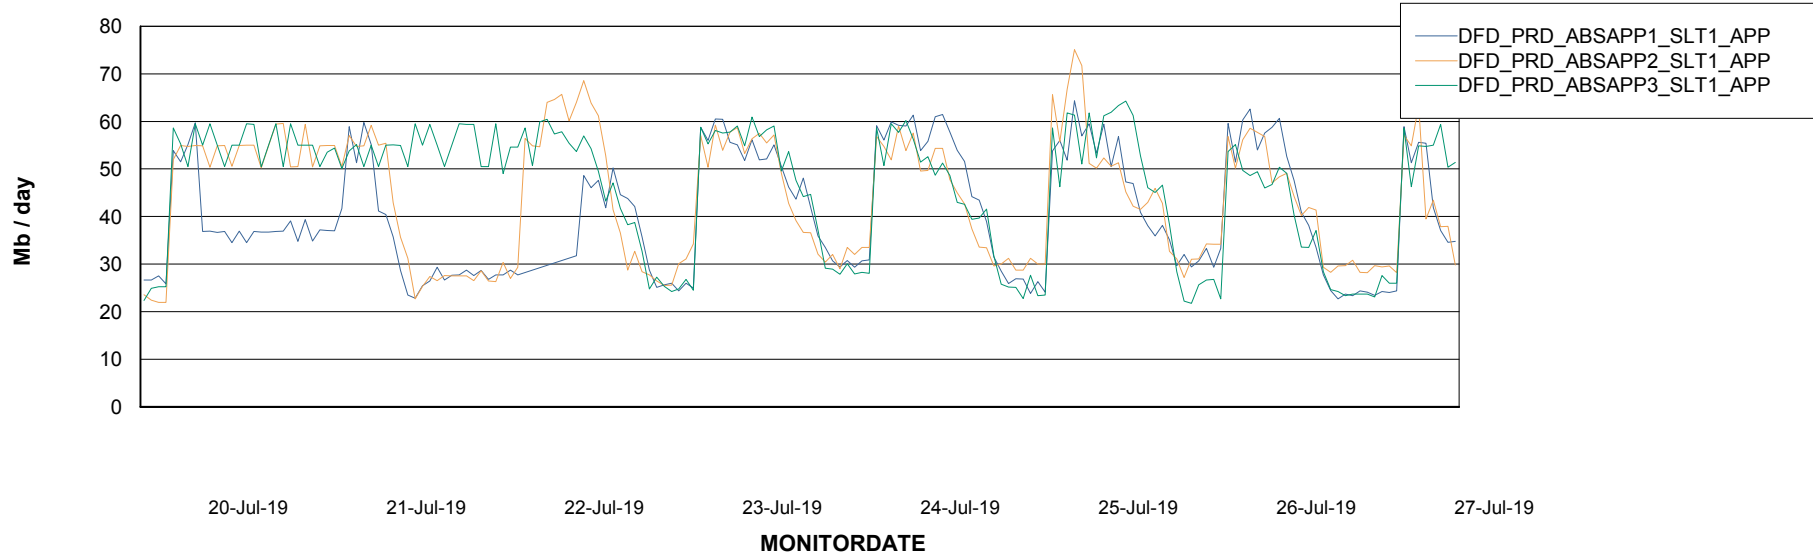

Standby Database Health DFD Production

Recovery lag for last 7 days

Weekly SLA Customer Report

Customer DFD Production
Database ID 39

ABSolute Application Server Services

Avg memory used per ABS Server Service