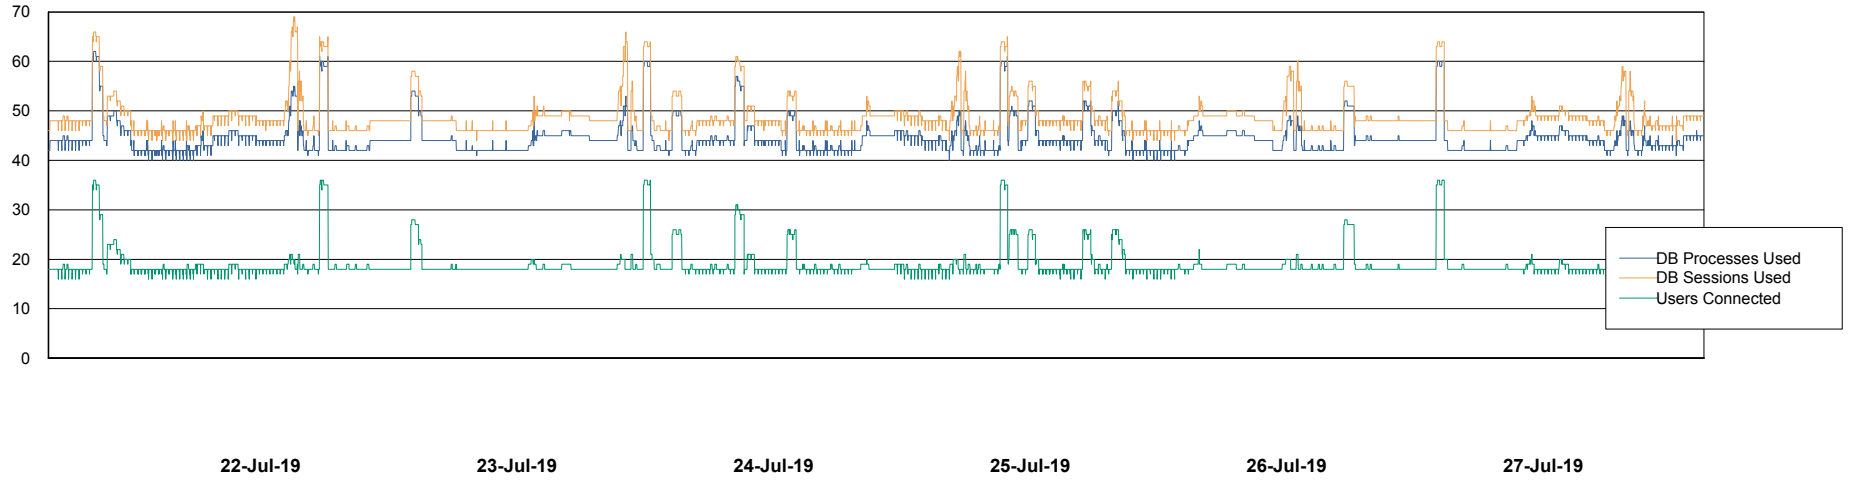

Database Performance DFDDDBI_Production