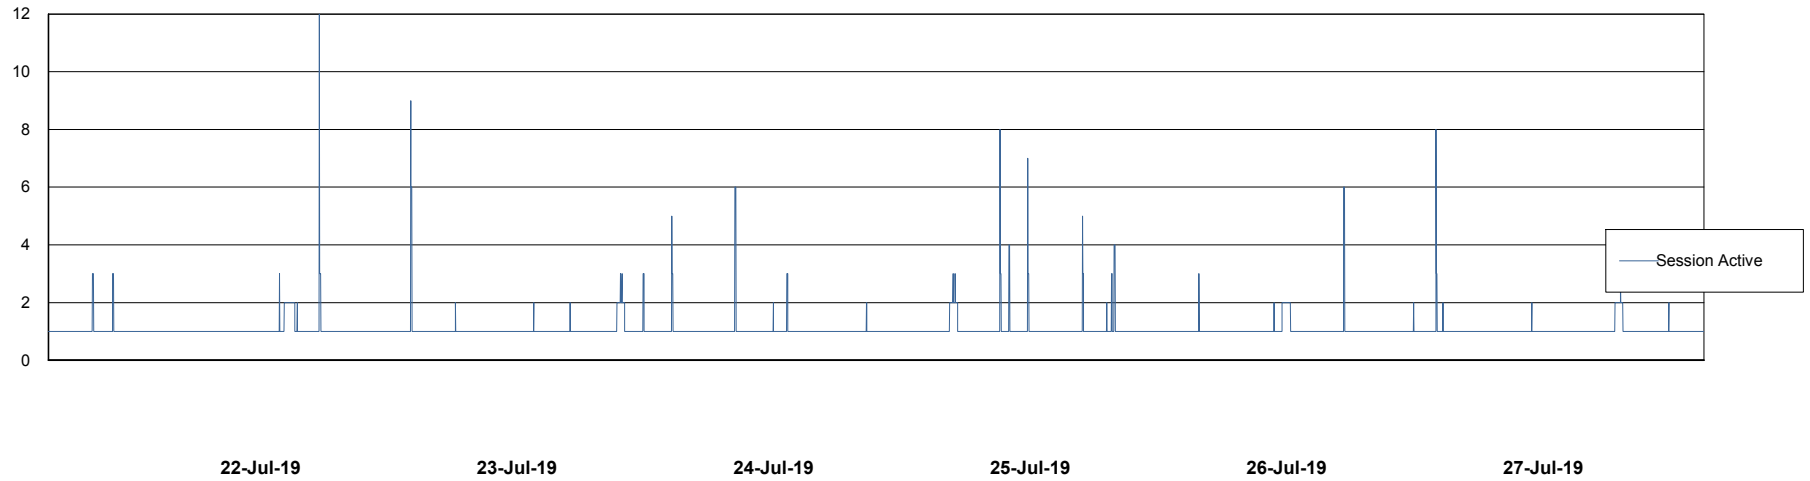

Weekly SLA Customer Report

Customer DFD Production
Database ID 39

Database Performance DFDDB_Production

Weekly SLA Customer Report

Customer DFD Production
Database ID 39

Database Performance DFDDDB_Standby

Weekly SLA Customer Report

Customer DFD Production
Database ID 39

Database Performance DFDDDBI_Production

Weekly SLA Customer Report

Customer DFD Production
Database ID 39

DATABASE SIZE DFDDDB_Production

Database growth over last month