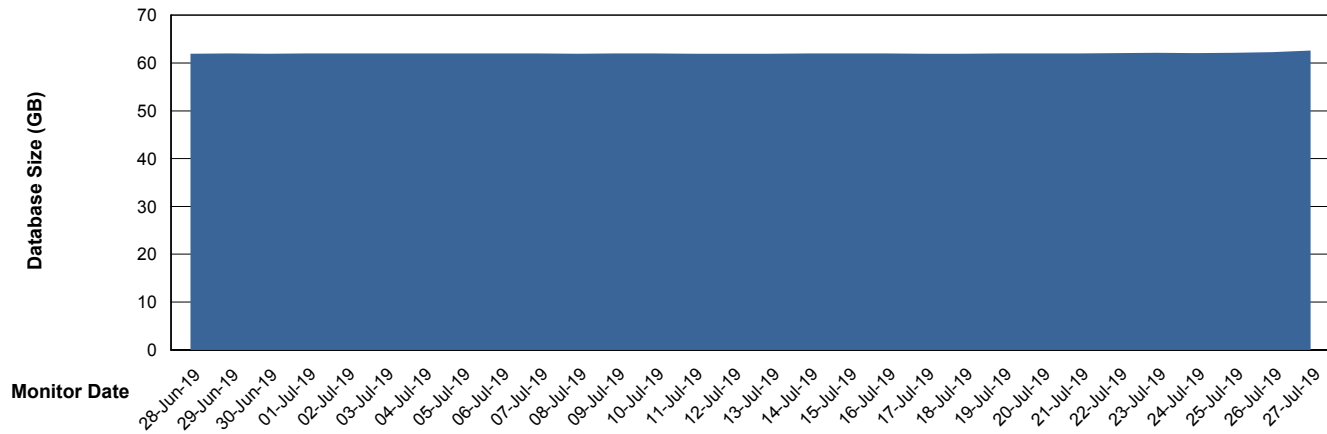

DATABASE SIZE DFDDDBI_Production

Database growth over last month