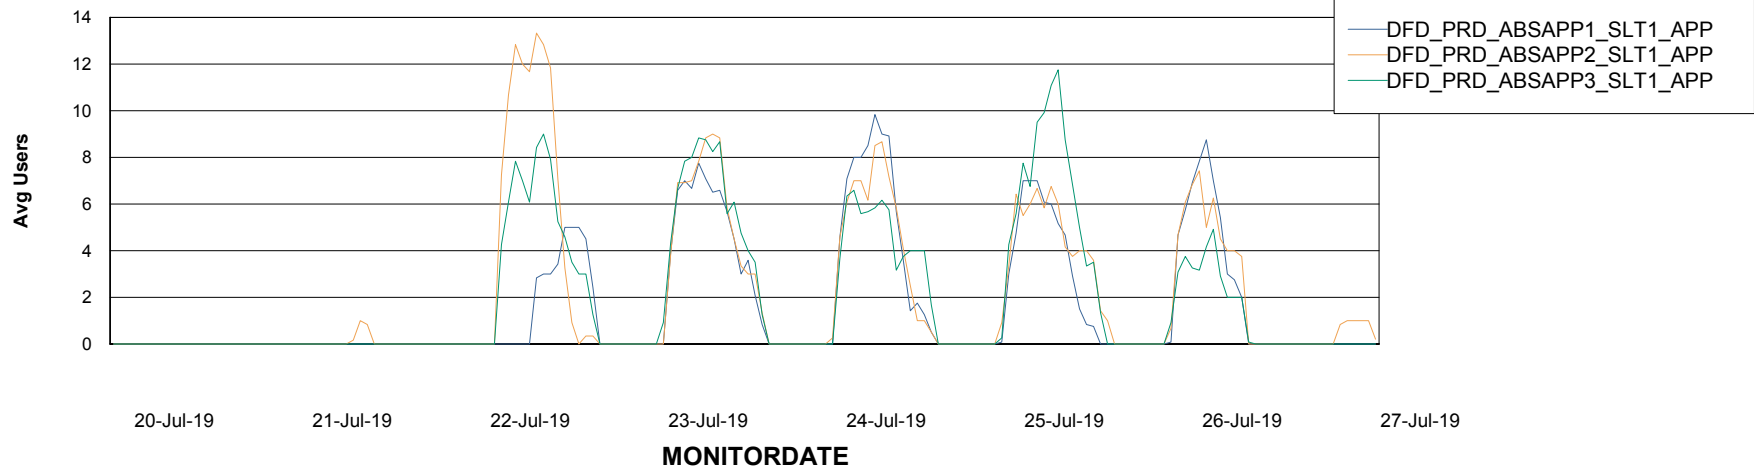

Avg users per day per ABS server