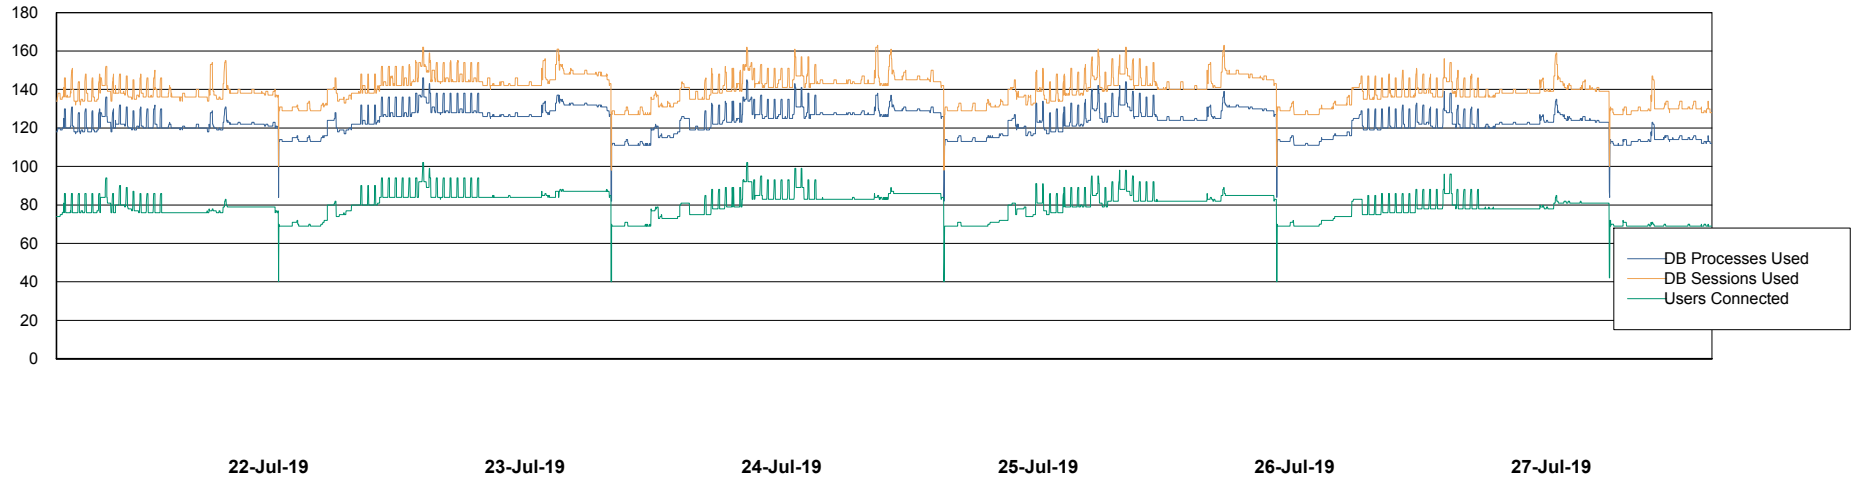

Harddisk Usage DFD_PRD_ORACLE2

	Free disk space on c: (%)	Total disk space on c: (Gb)	Free disk space on d: (%)	Total disk space on d: (Gb)	Free disk space on e: (%)	Total disk space on e: (Gb)	Free disk space on f: (%)	Total disk space on f: (Gb)
27-Jul-19	41	78	70	479	50	800	61	800
26-Jul-19	41	78	70	479	50	800	61	800
25-Jul-19	41	78	70	479	50	800	61	800
24-Jul-19	41	78	70	479	51	800	61	800
23-Jul-19	41	78	70	479	51	800	61	800
22-Jul-19	41	78	70	479	51	800	61	800
21-Jul-19	41	78	70	479	51	800	61	800

Weekly SLA Customer Report

Customer DFD Production
Database ID 39

Database Performance DFDDB_Production

Weekly SLA Customer Report

Customer DFD Production
Database ID 39

Database Performance DFDDDB_Standby