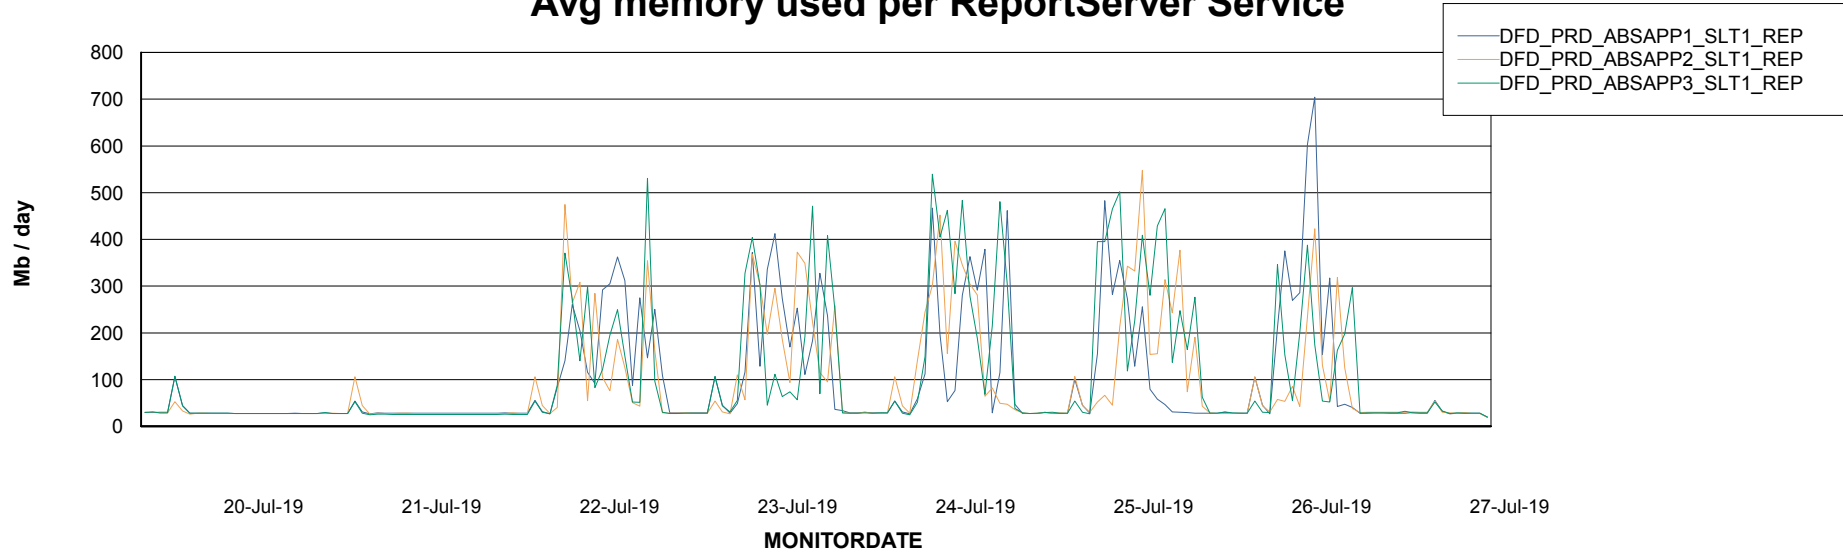

Avg users per day per ABS server

Weekly SLA Customer Report

Customer DFD Production
Database ID 39

ABSSolute Application ReportServer Services

Avg memory used per ReportServer Service

Disaster per ABS component