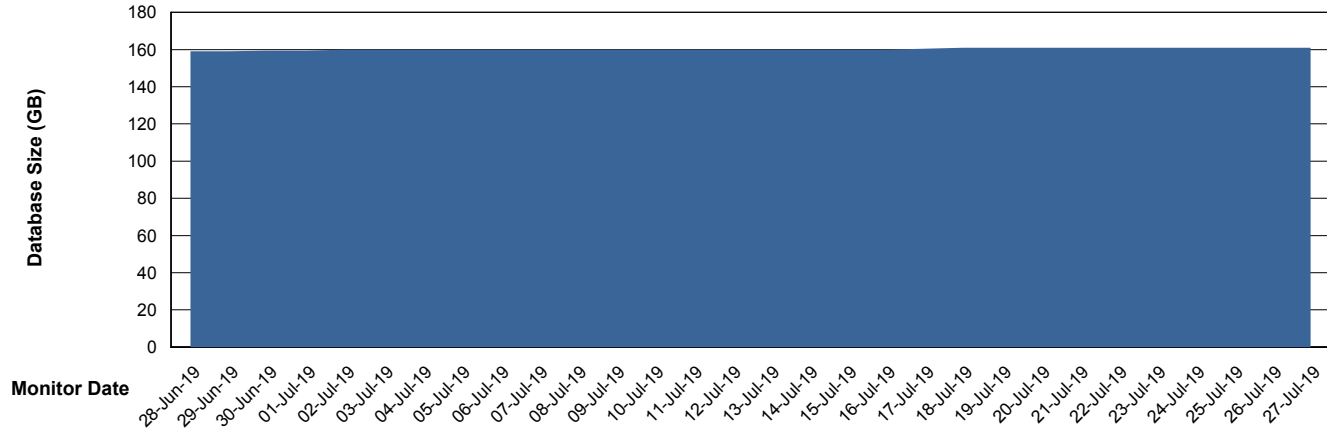

Weekly SLA Customer Report

Customer DFD Production
Database ID 39

Database Performance DFDDB_Production

Weekly SLA Customer Report

Customer DFD Production
Database ID 39

Database Performance DFDDDB_Standby

Weekly SLA Customer Report

Customer DFD Production
Database ID 39

Database Performance DFDDDBI_Production

Weekly SLA Customer Report

Customer DFD Production
Database ID 39

DATABASE SIZE DFDDDB_Production

Database growth over last month

DATABASE SIZE DFDDDBI_Production

Database growth over last month

Weekly SLA Customer Report

Customer DFD Production
 Database ID 39

Database Tablespace DFDDDB_Production

Date	Tablespace Name	Filesize (Gb)	Usedsize (Gb)	Percentage free
27-Jul-19	ABSDATA	70	52	26
	INDX	122	107	12
26-Jul-19	ABSDATA	70	52	26
	INDX	122	107	12
25-Jul-19	ABSDATA	70	52	26
	INDX	122	107	12
24-Jul-19	ABSDATA	70	52	26
	INDX	122	107	12
23-Jul-19	ABSDATA	70	51	27
	INDX	122	107	12
22-Jul-19	ABSDATA	70	51	27
	INDX	122	107	12
21-Jul-19	ABSDATA	70	51	27
	INDX	122	106	13