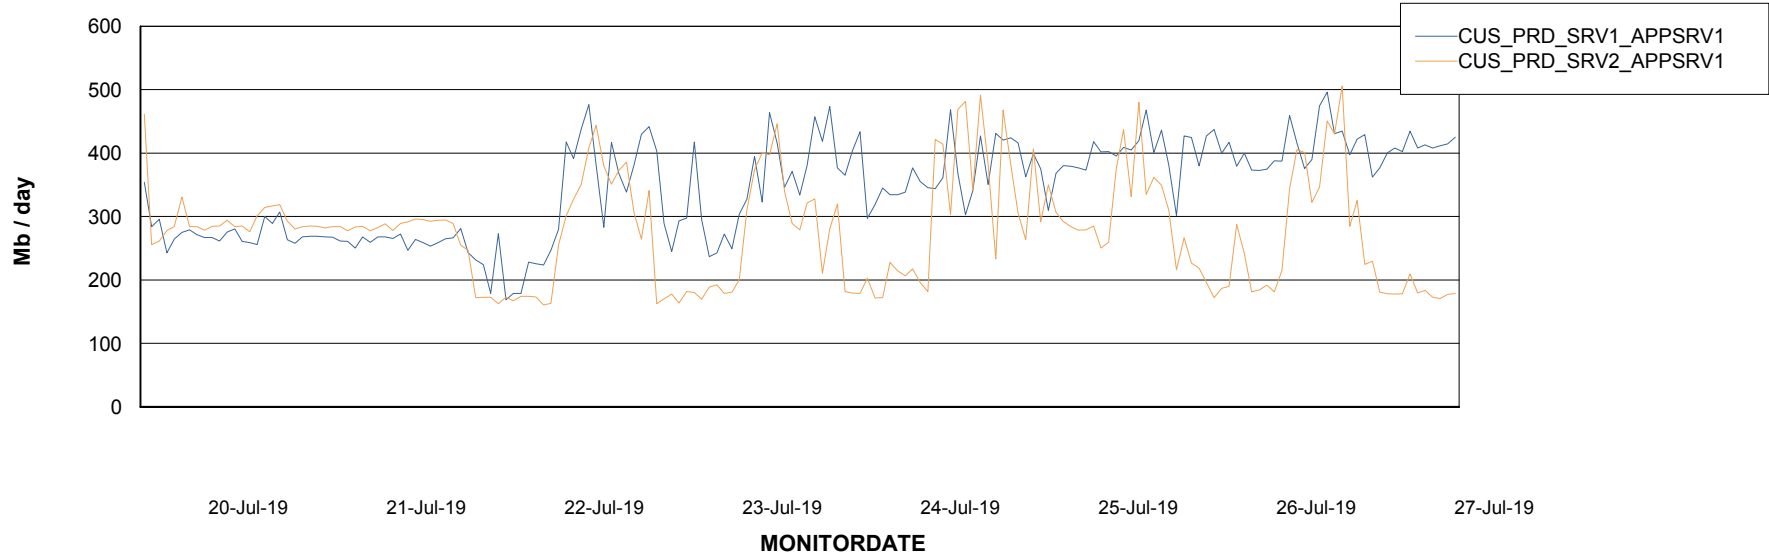

ABSSolute Application Server Services

Avg memory used per ABS Server Service