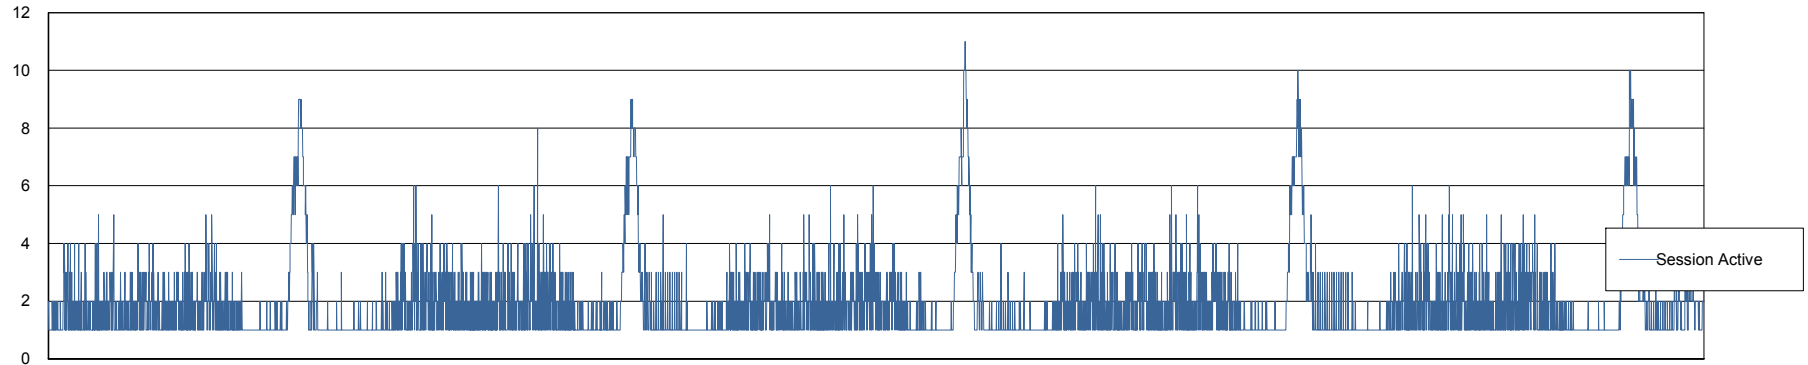

22-Jul-19

23-Jul-19

24-Jul-19

25-Jul-19

26-Jul-19

27-Jul-19