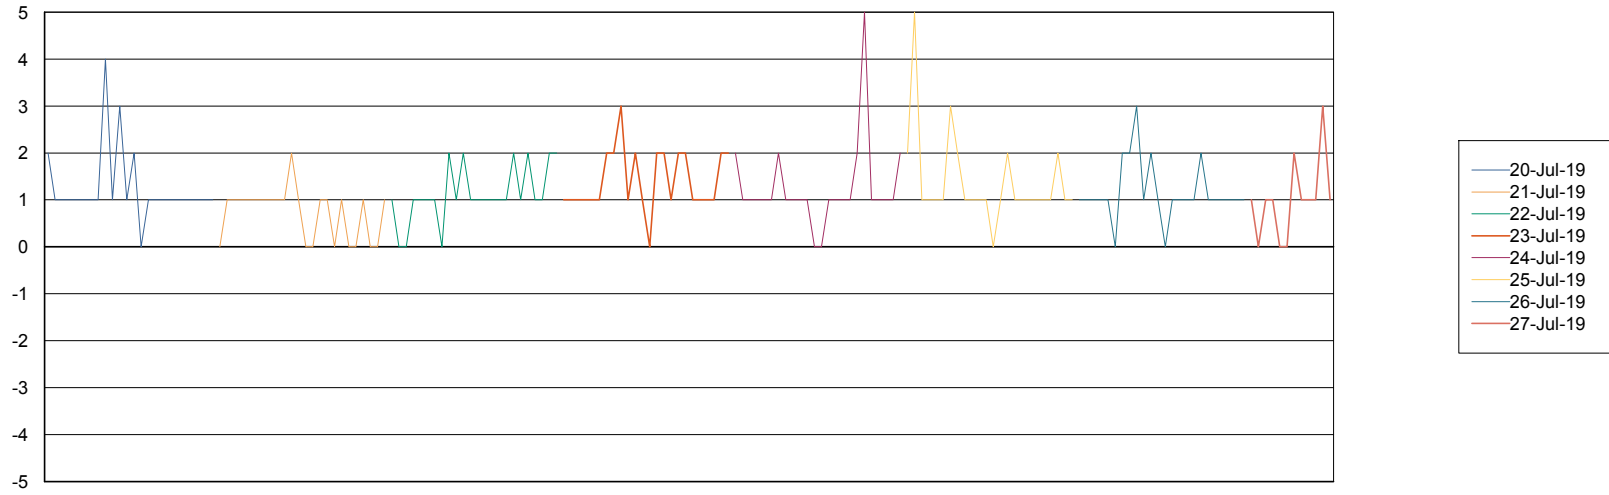

Recovery lag for last 7 days