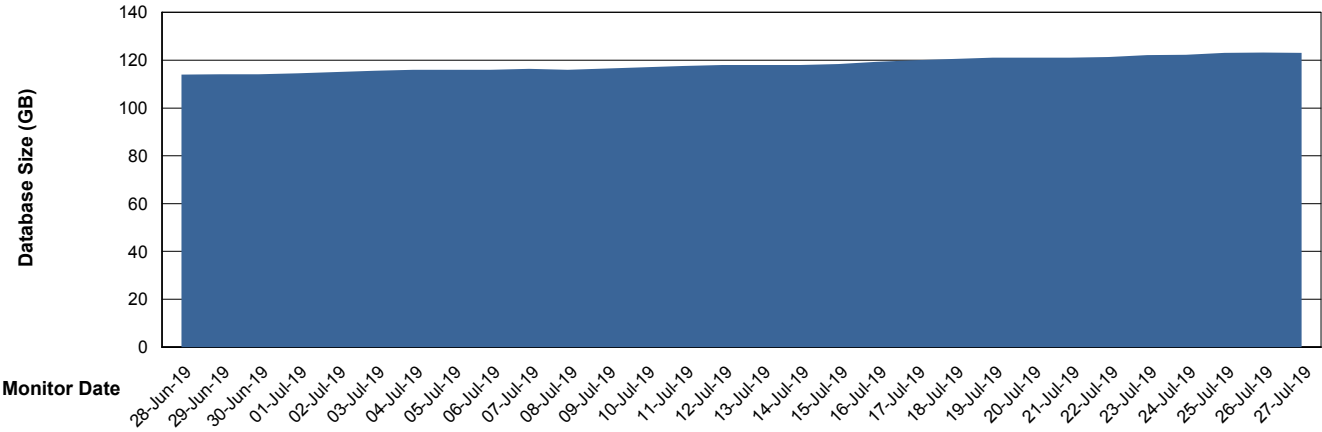

Customer CUS Production
Database ID 84

Database Performance CUS_ProdDB_Standby

Weekly SLA Customer Report

Customer CUS Production
 Database ID 84

DATABASE SIZE CUS_ProdDB_Primary

Database growth over last month