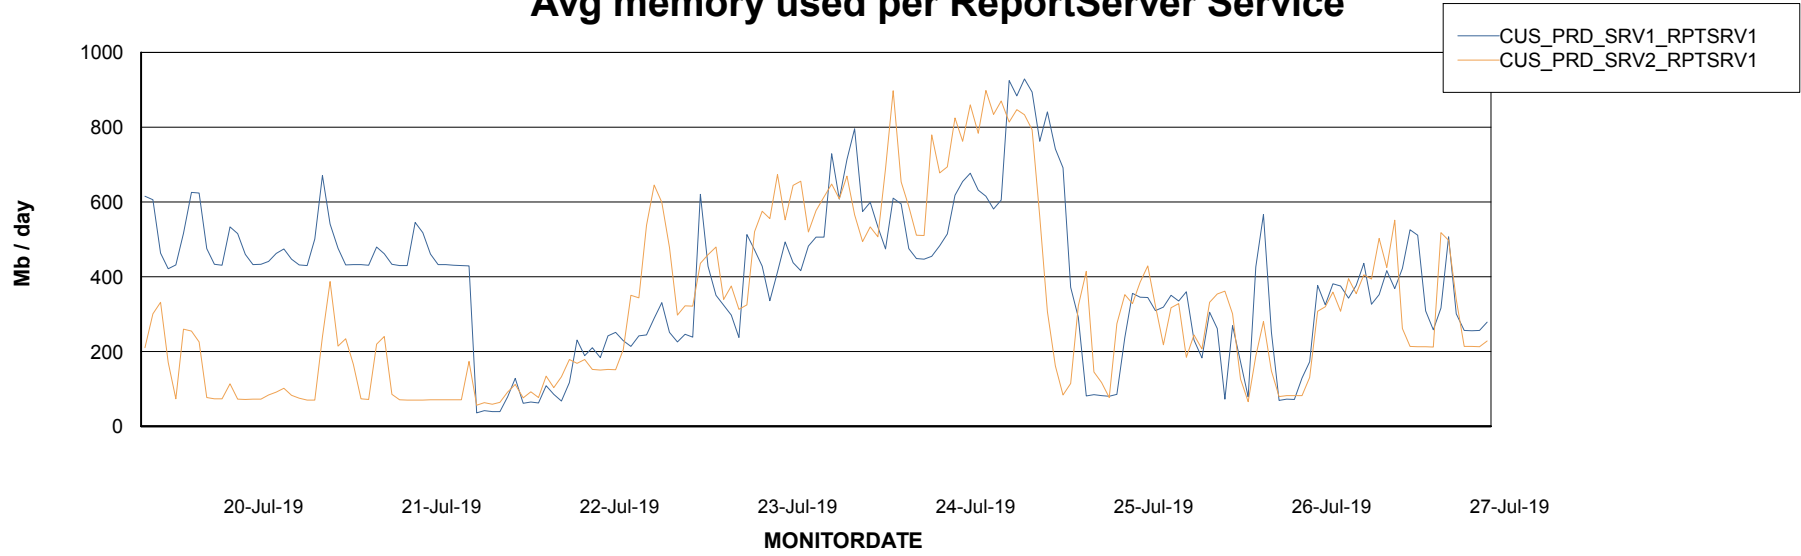

Avg memory used per ABS Server Service

Avg users per day per ABS server

Weekly SLA Customer Report

Customer CUS Production
Database ID 84

ABSolute Web Component Services

Avg memory used per ReportServer Service