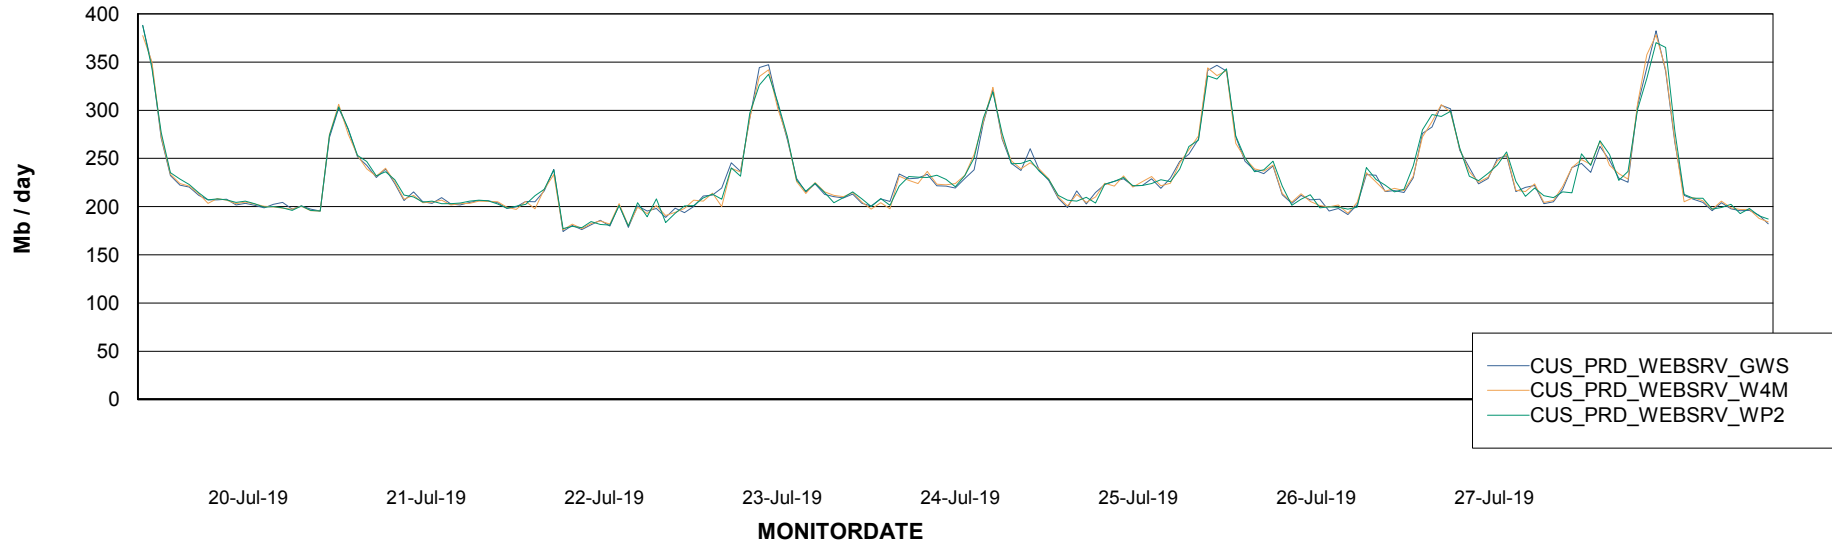

ABSSolute Web Component Services

Avg memory used per ABS Web component