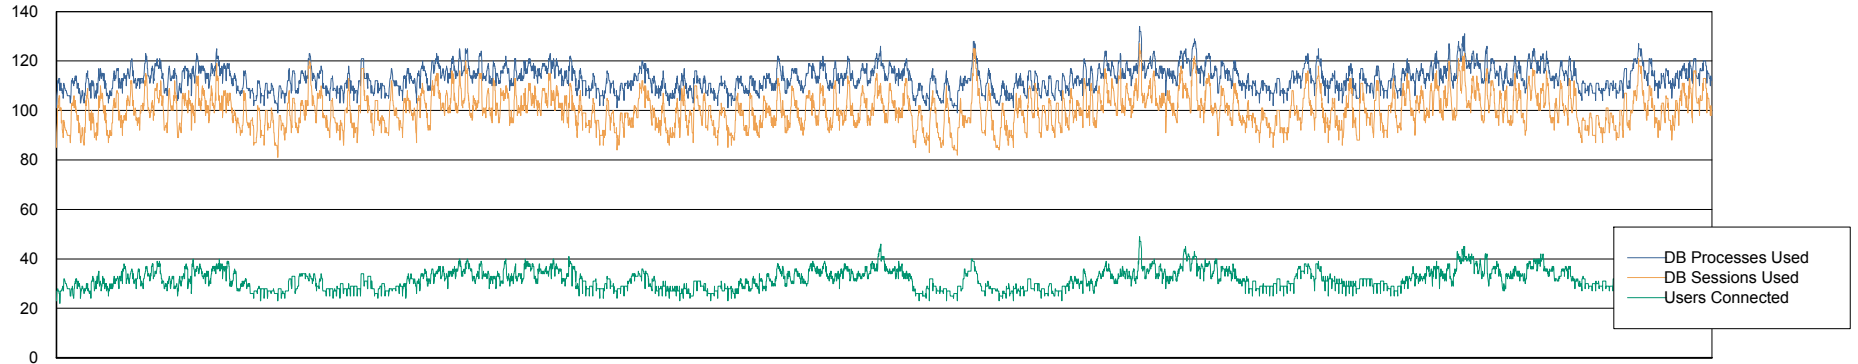

Database Performance CUS_ProdDB_Primary

22-Jul-19

23-Jul-19

24-Jul-19

25-Jul-19

26-Jul-19

27-Jul-19