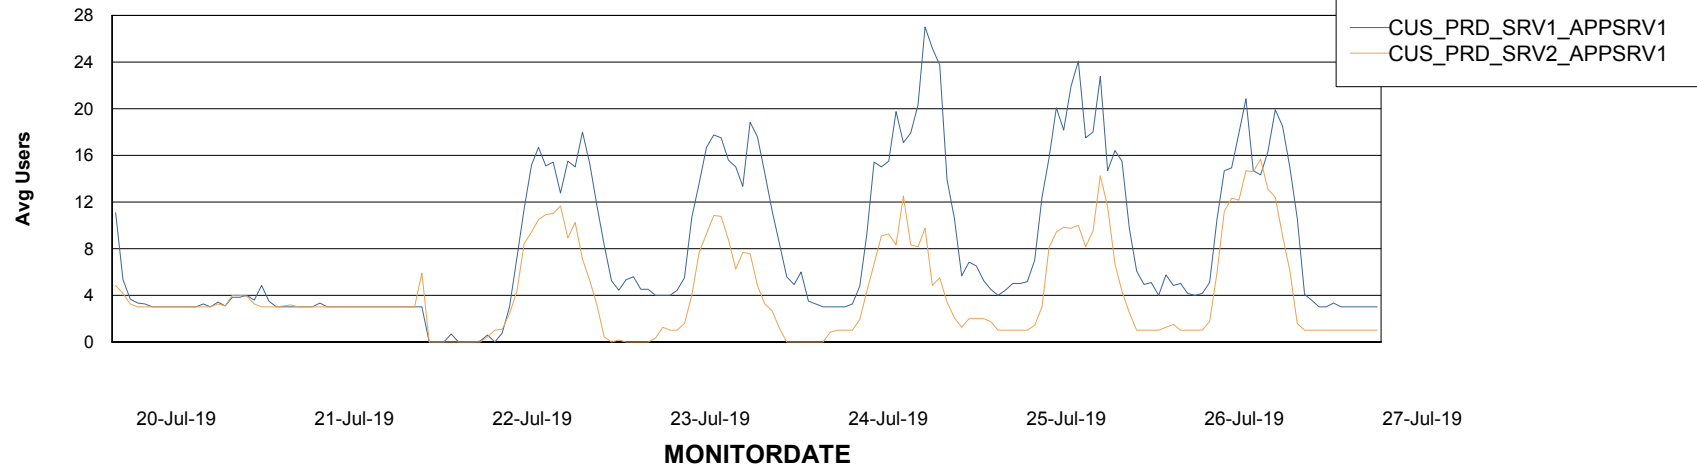

Avg users per day per ABS server