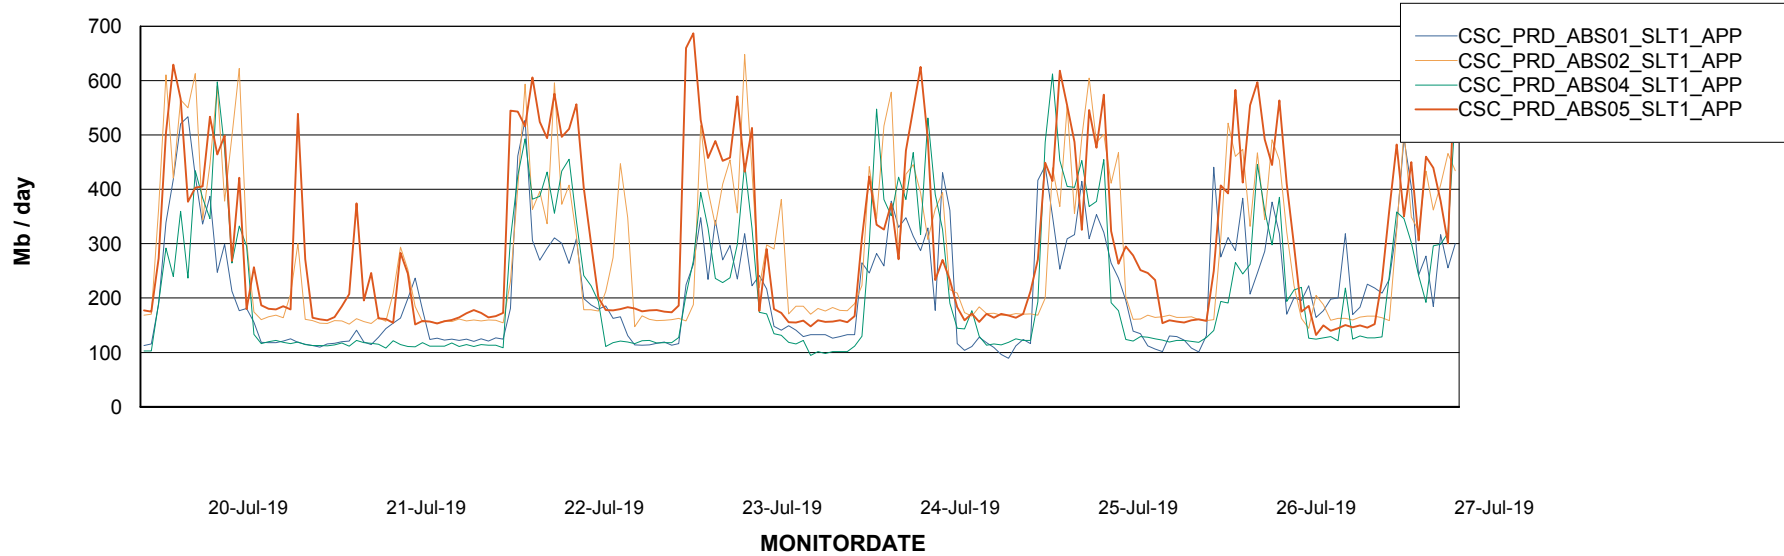

ABSSolute Application Server Services

Avg memory used per ABS Server Service