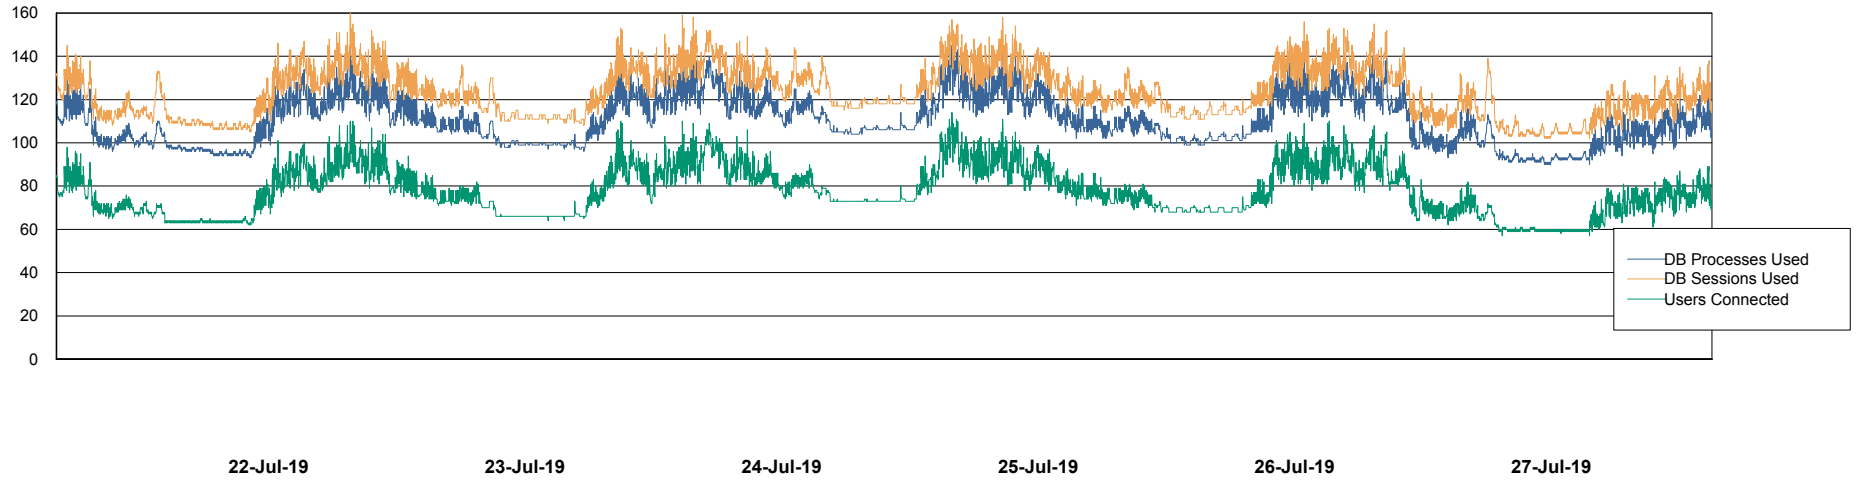

Database Performance CSCDB_Primary