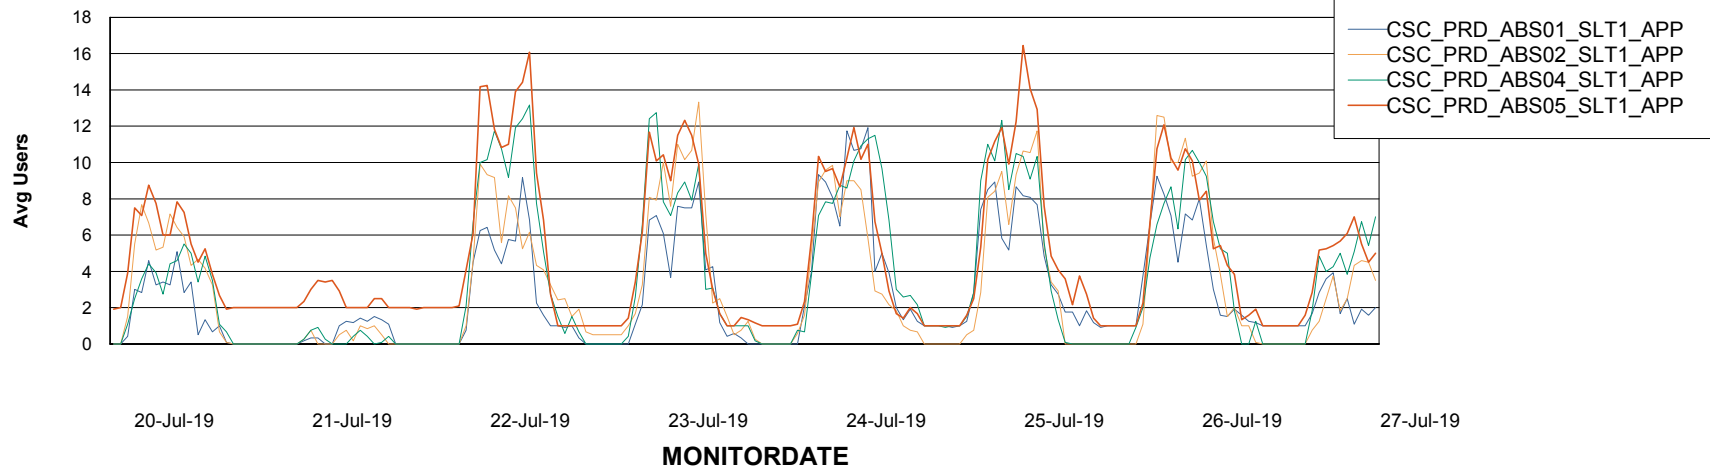

Avg users per day per ABS server