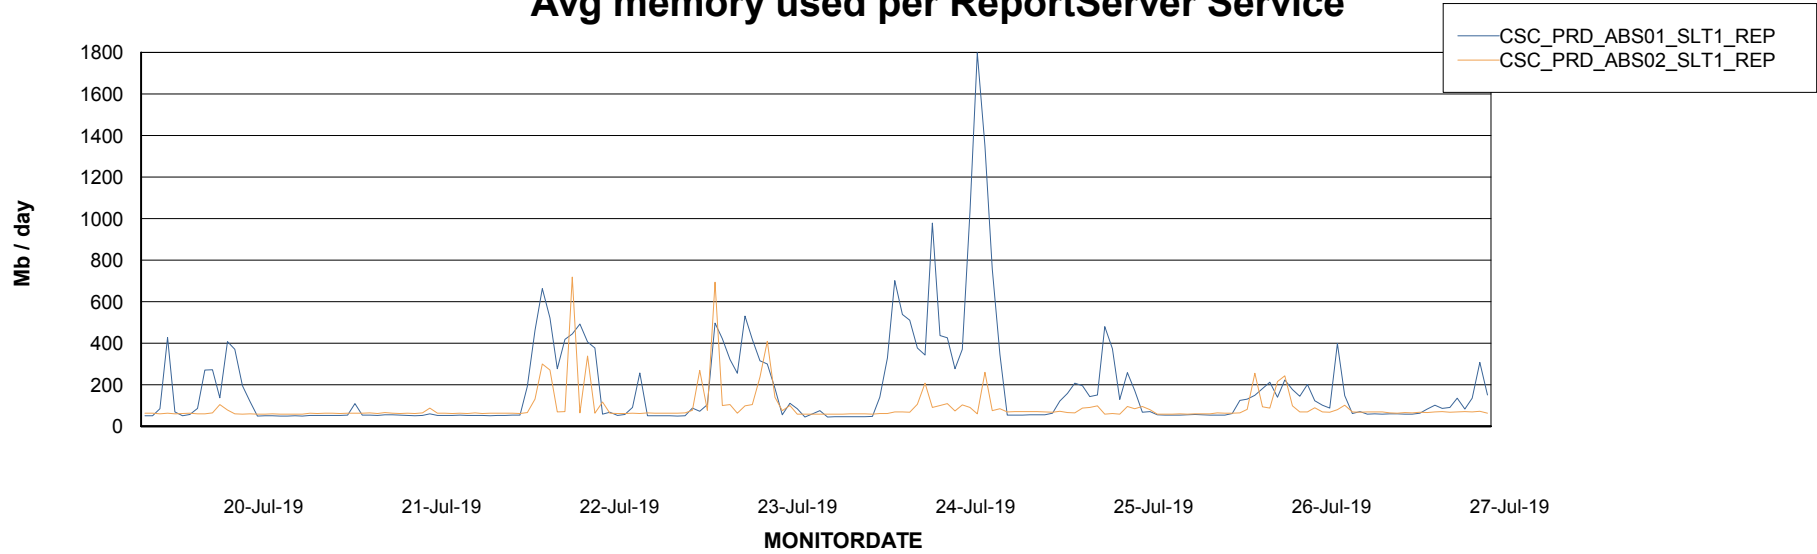

ABSSolute Application ReportServer Services

Avg memory used per ReportServer Service