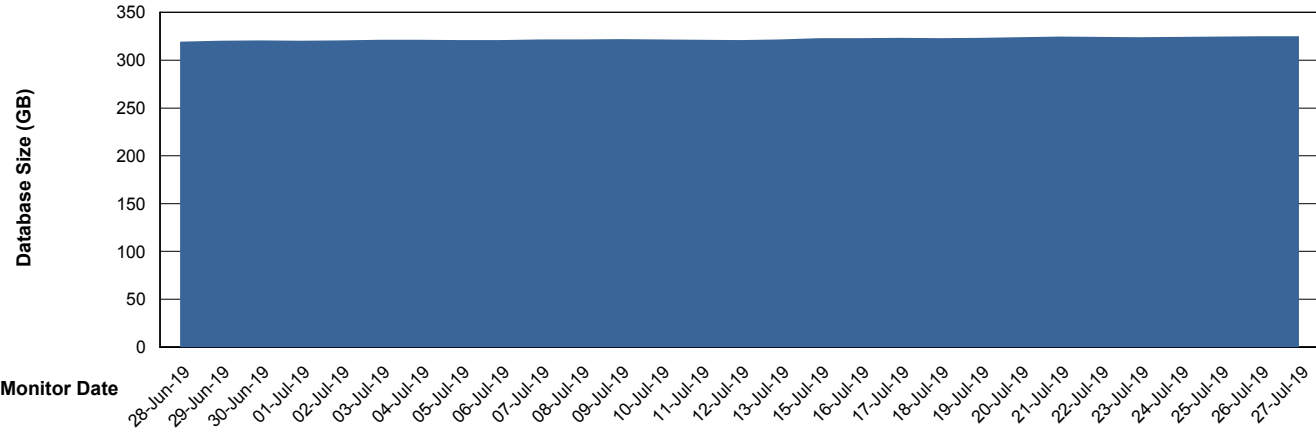

DATABASE SIZE CSCDB_Primary

Database growth over last month

Database Tablespace CSCDB_Primary

Date	Tablespace Name	Filesize (Gb)	Usedsize (Gb)	Percentage free
27-Jul-19	ABSDATA	131	112	15
	INDX	246	211	14
26-Jul-19	ABSDATA	131	112	15
	INDX	246	211	14
25-Jul-19	ABSDATA	131	111	15
	INDX	246	211	14
24-Jul-19	ABSDATA	131	111	15
	INDX	246	211	14
23-Jul-19	ABSDATA	131	111	15
	INDX	246	211	14
22-Jul-19	ABSDATA	131	111	15
	INDX	246	210	15
21-Jul-19	ABSDATA	131	111	15
	INDX	246	210	15