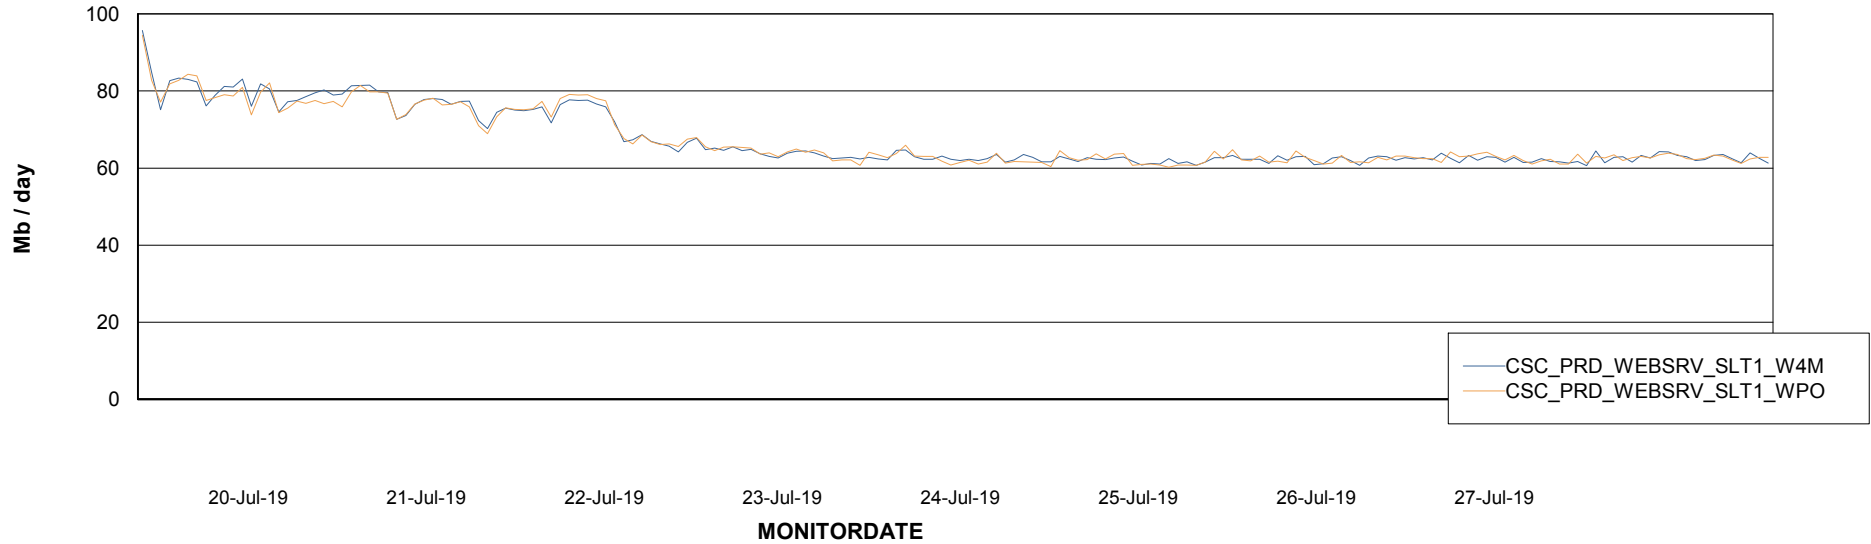

ABSSolute Web Component Services

Avg memory used per ABS Web component