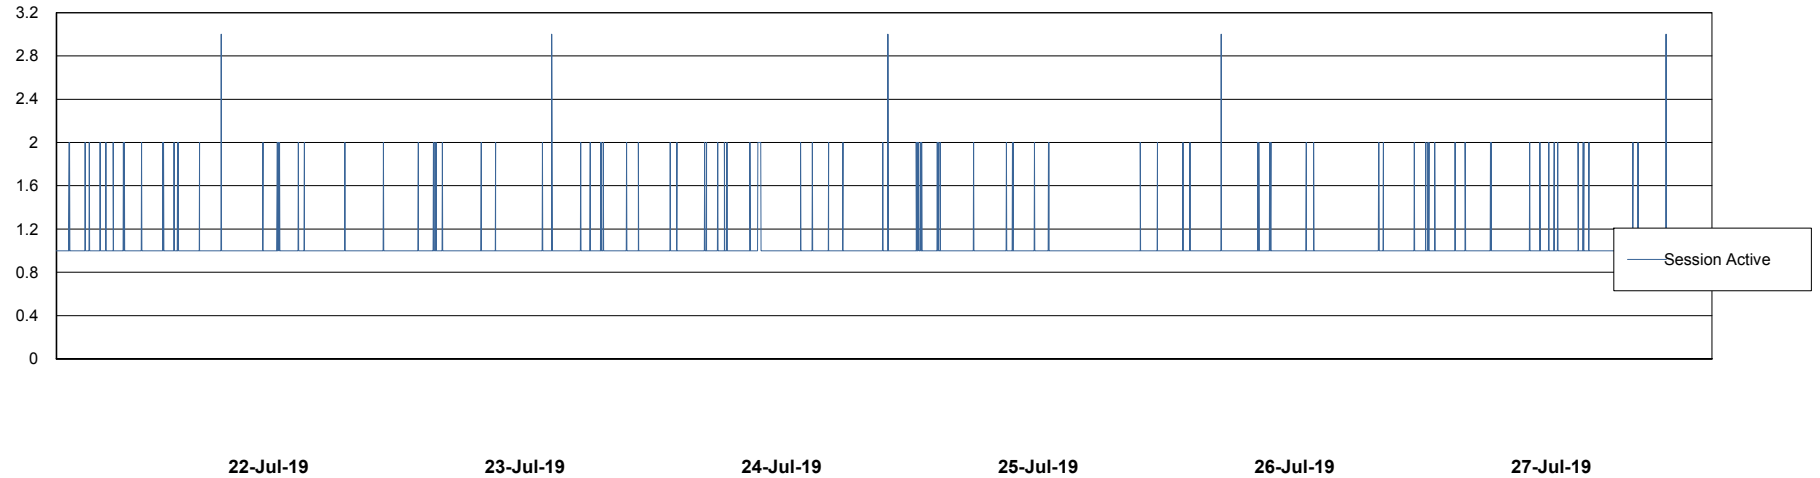

Database Performance CIWDB_Production