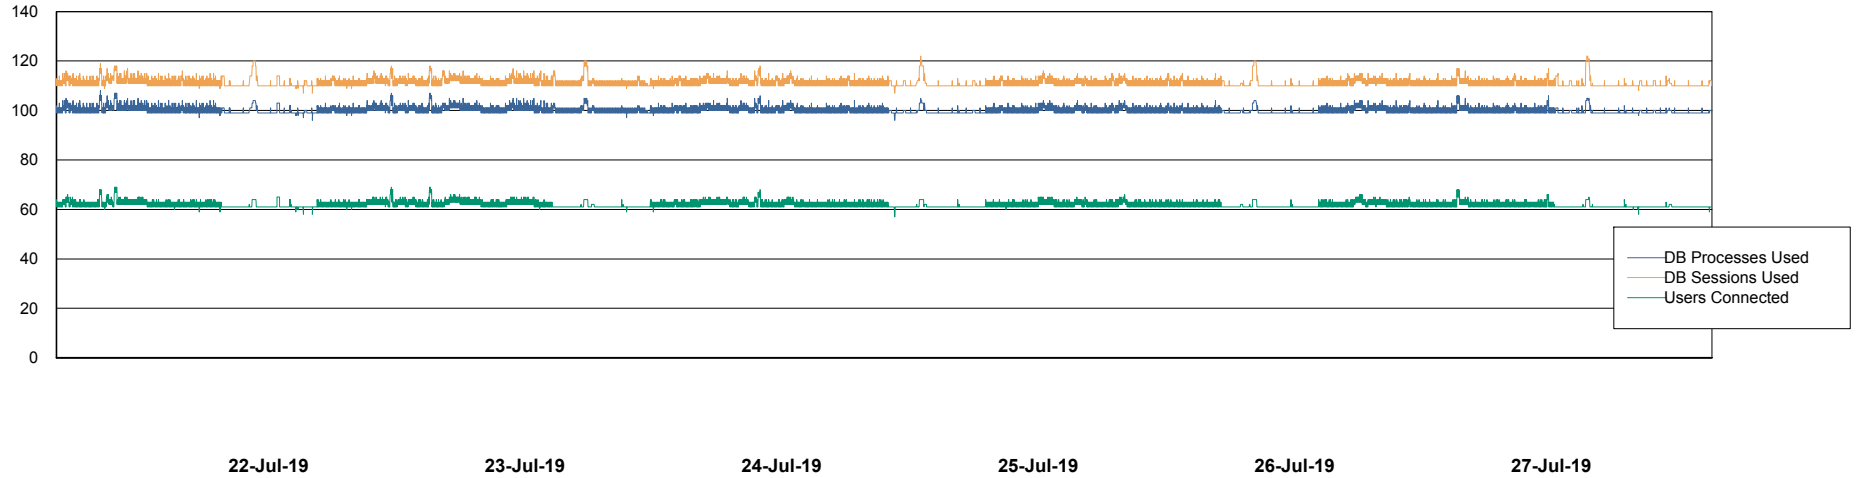

Harddisk Usage CIW_PRD_ORACLE2

	Free disk space on c: (%)	Total disk space on c: (Gb)	Free disk space on d: (%)	Total disk space on d: (Gb)	Free disk space on e: (%)	Total disk space on e: (Gb)
27-Jul-19	95	701	73	700	100	830
26-Jul-19	95	701	73	700	100	830
25-Jul-19	95	701	73	700	100	830
24-Jul-19	95	701	73	700	100	830
23-Jul-19	95	701	73	700	100	830
22-Jul-19	95	701	73	700	100	830
21-Jul-19	95	701	73	700	100	830

Weekly SLA Customer Report

Customer CIW Production
Database ID 45

Database Performance CIWDB_Production

Weekly SLA Customer Report

Customer CIW Production
Database ID 45

Database Performance CIWDB_Standby

Weekly SLA Customer Report