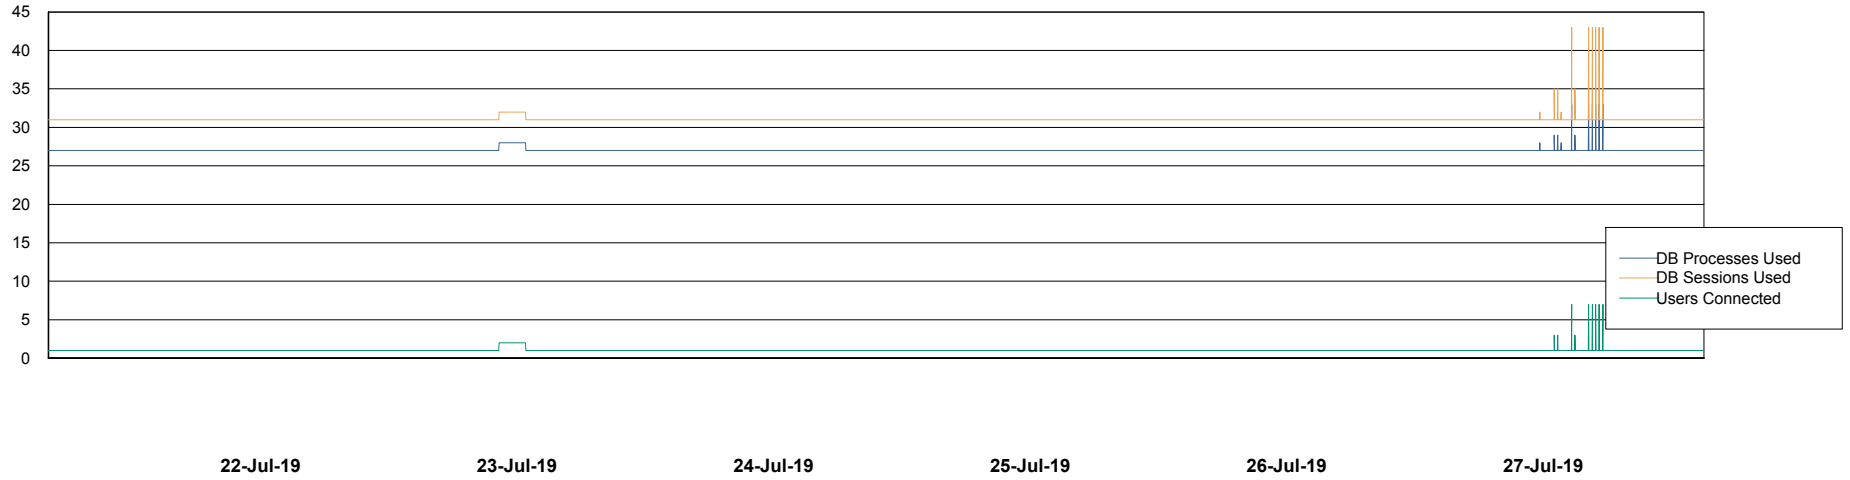

Weekly SLA Customer Report

Customer CIW Production
Database ID 45

Database Performance CIWDB_Production

Weekly SLA Customer Report

Customer CIW Production
Database ID 45

Database Performance CIWDB_Standby

Weekly SLA Customer Report

Customer CIW Production
 Database ID 45

DATABASE SIZE CIWDB_Production

Database growth over last month

Database Tablespace CIWDB_Production

Date	Tablespace Name	Filesize (Gb)	Usedsize (Gb)	Percentage free
27-Jul-19	ABSDATA	40	33	18
	INDX	5	4	20
26-Jul-19	ABSDATA	40	33	18
	INDX	5	4	20
25-Jul-19	ABSDATA	40	33	18
	INDX	5	4	20
24-Jul-19	ABSDATA	40	33	18
	INDX	5	4	20
23-Jul-19	ABSDATA	40	33	18
	INDX	5	4	20
22-Jul-19	ABSDATA	40	33	18
	INDX	5	4	20
21-Jul-19	ABSDATA	40	33	18
	INDX	5	4	20