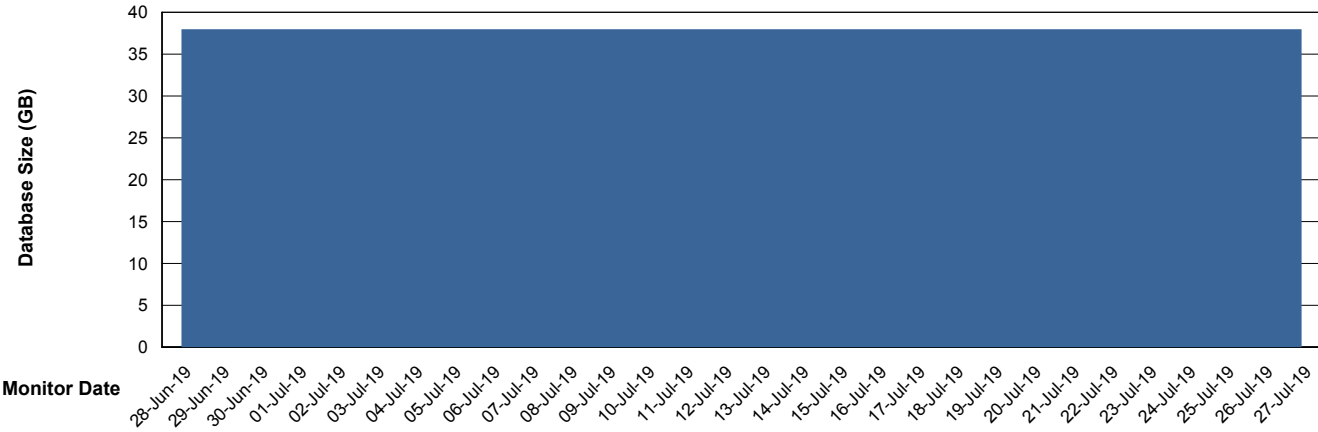

Weekly SLA Customer Report

Customer CIW Production
Database ID 45

Database Performance CIWDB_Production

Weekly SLA Customer Report

Customer CIW Production
Database ID 45

Database Performance CIWDB_Standby

Weekly SLA Customer Report

Customer CIW Production
 Database ID 45

DATABASE SIZE CIWDB_Production

Database growth over last month

Database Tablespace CIWDB_Production

Date	Tablespace Name	Filesize (Gb)	Usedsize (Gb)	Percentage free
27-Jul-19	ABSDATA	40	33	18
	INDX	5	4	20
26-Jul-19	ABSDATA	40	33	18
	INDX	5	4	20
25-Jul-19	ABSDATA	40	33	18
	INDX	5	4	20
24-Jul-19	ABSDATA	40	33	18
	INDX	5	4	20
23-Jul-19	ABSDATA	40	33	18
	INDX	5	4	20
22-Jul-19	ABSDATA	40	33	18
	INDX	5	4	20
21-Jul-19	ABSDATA	40	33	18
	INDX	5	4	20