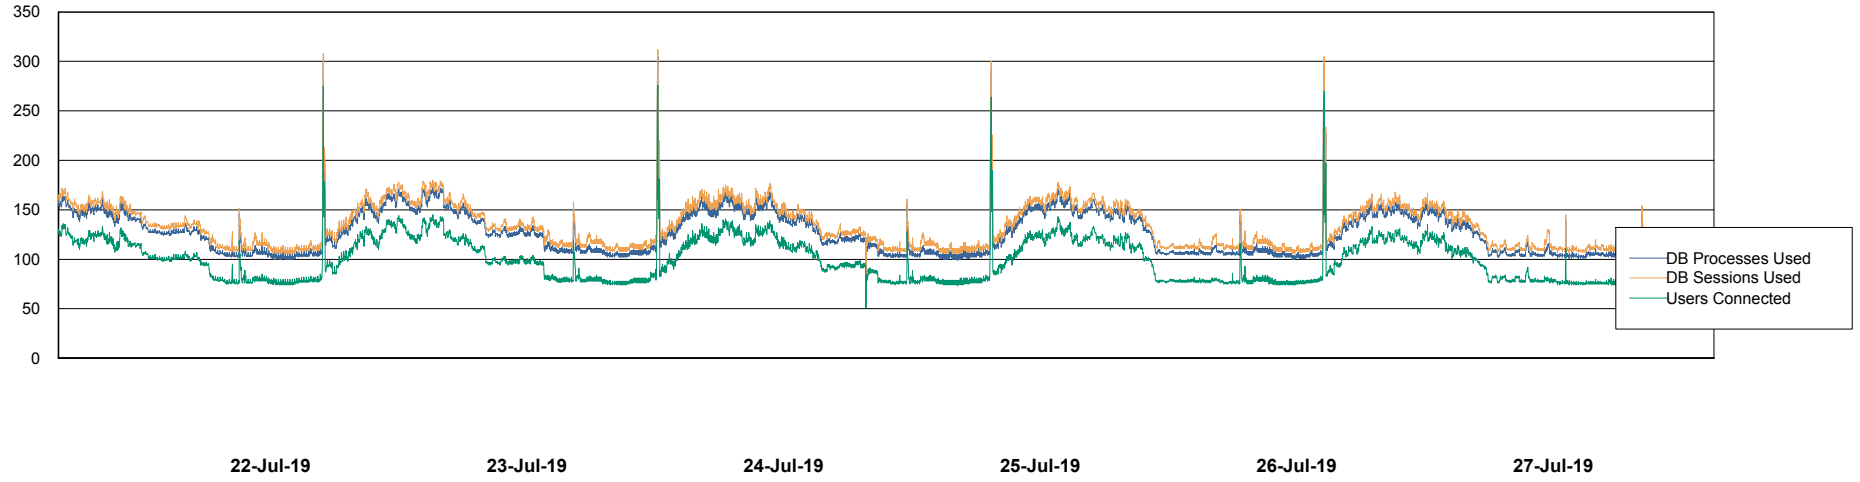

Weekly SLA Customer Report

Customer BNL_Production
Database ID 83

Database Performance BNLDB_FUT_FutureLive

Weekly SLA Customer Report

Customer BNL_Production
Database ID 83

Database Performance BNLDB_FUT_Standby

Weekly SLA Customer Report

Customer BNL_Production
Database ID 83

Database Performance BNLDB_Production

Weekly SLA Customer Report

Customer BNL_Production
Database ID 83

DATABASE SIZE BNLDB_FUT_FutureLive

Database growth over last month