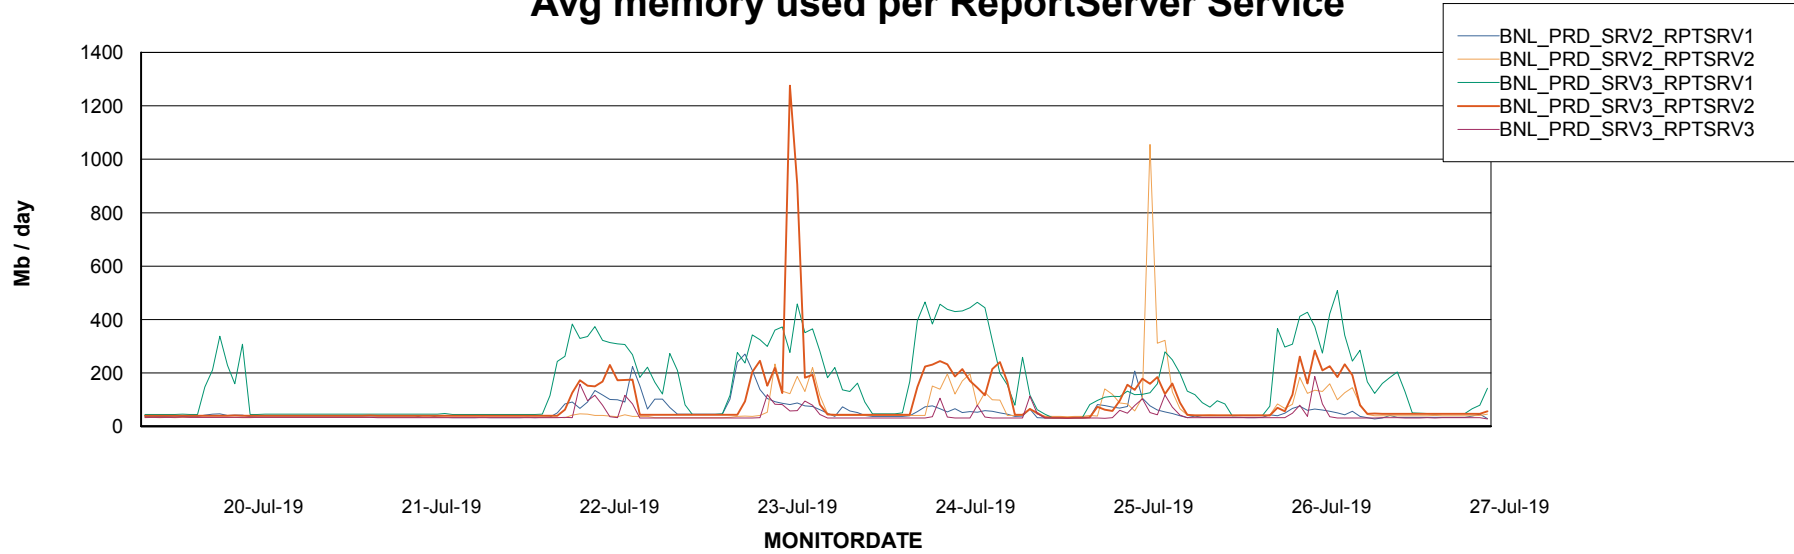

Avg users per day per ABS server

Weekly SLA Customer Report

Customer BNL_Production
Database ID 83

ABSSolute Web Component Services

Avg memory used per ReportServer Service

Disaster per ABS component