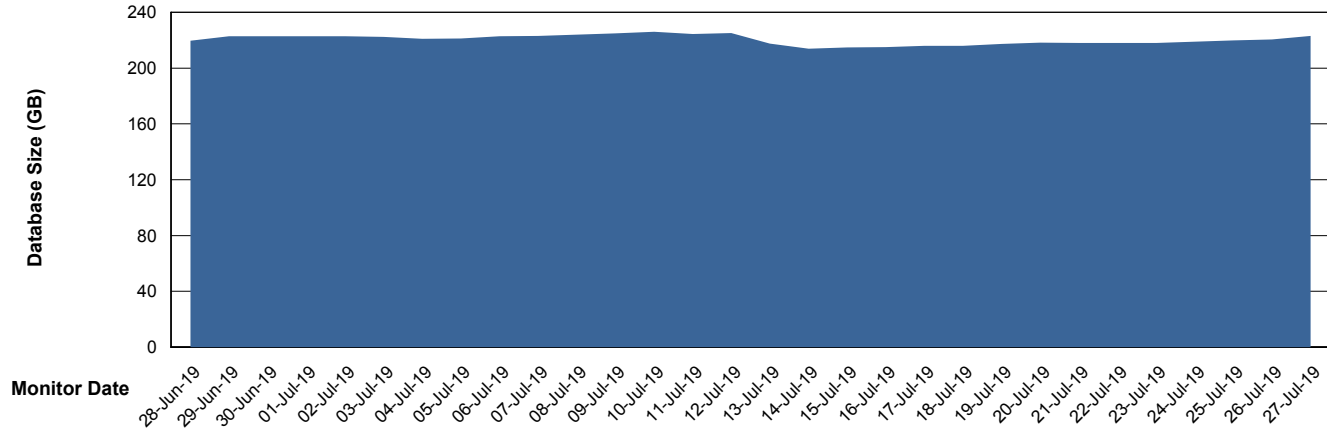

Weekly SLA Customer Report

Customer BNL_Production
Database ID 83

Database Performance BNLDB_FUT_FutureLive

Weekly SLA Customer Report

Customer BNL_Production
Database ID 83

Database Performance BNLDB_FUT_Standby

Weekly SLA Customer Report

Customer BNL_Production
Database ID 83

Database Performance BNLDB_Production

Weekly SLA Customer Report

Customer BNL_Production
Database ID 83

DATABASE SIZE BNLDB_FUT_FutureLive

Database growth over last month

DATABASE SIZE BNLDB_Production

Database growth over last month

Weekly SLA Customer Report

Customer BNL_Production
Database ID 83

Database Tablespace BNLDB_FUT_FutureLive

Date	Tablespace Name	Filesize (Gb)	Usedsize (Gb)	Percentage free
27-Jul-19	ABSDATA	80	70	13
	INDX	144	126	13
26-Jul-19	ABSDATA	80	70	13
	INDX	144	126	13
25-Jul-19	ABSDATA	80	70	13
	INDX	144	126	13
24-Jul-19	ABSDATA	80	70	13
	INDX	144	126	13
23-Jul-19	ABSDATA	80	70	13
	INDX	144	126	13
22-Jul-19	ABSDATA	80	70	13
	INDX	144	126	13
21-Jul-19	ABSDATA	80	70	13
	INDX	144	126	13