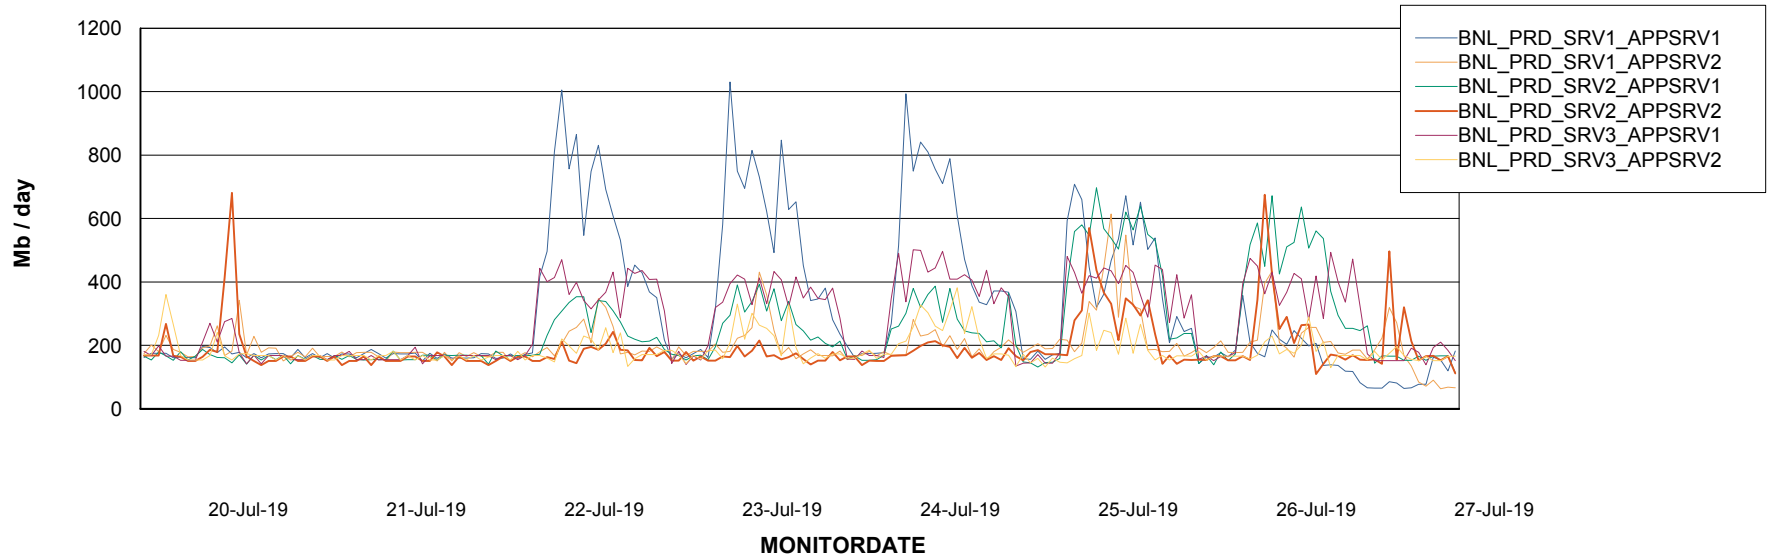

Weekly SLA Customer Report

Customer BNL_Production
 Database ID 83

Database Tablespace BNLDB_Production

Date	Tablespace Name	Filesize (Gb)	Usedsize (Gb)	Percentage free
27-Jul-19	ABSDATA	106	76	28
	INDX	298	265	11
26-Jul-19	ABSDATA	106	76	28
	INDX	298	265	11
25-Jul-19	ABSDATA	106	76	28
	INDX	298	265	11
24-Jul-19	ABSDATA	106	76	28
	INDX	298	264	11
23-Jul-19	ABSDATA	106	76	28
	INDX	298	264	11
22-Jul-19	ABSDATA	106	76	28
	INDX	298	264	11
21-Jul-19	ABSDATA	106	76	28
	INDX	298	264	11

Standby Database Health BNL_Production

Recovery lag for last 7 days

Weekly SLA Customer Report

Customer BNL_Production
Database ID 83

ABSSolute Application Server Services

Avg memory used per ABS Server Service