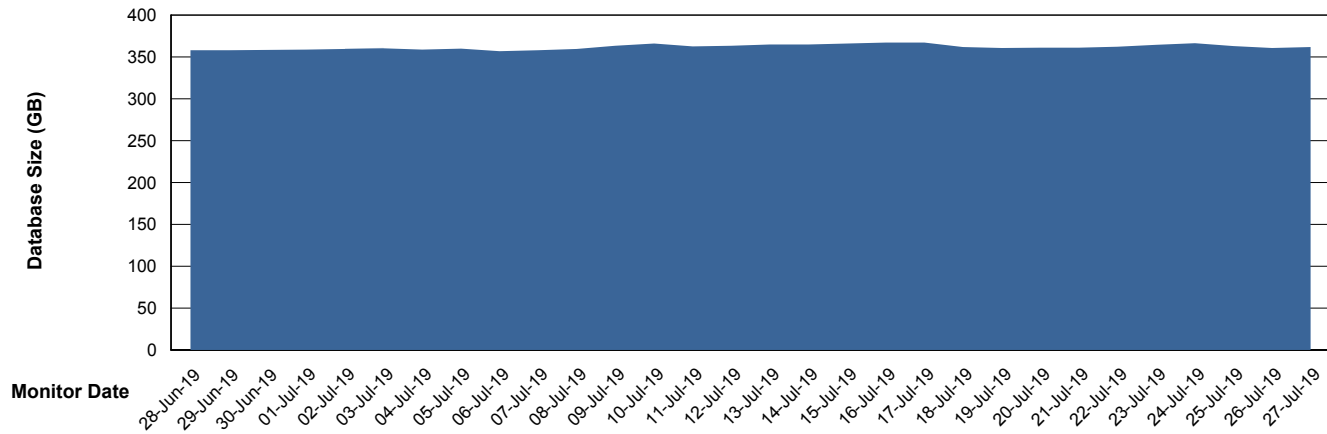

Weekly SLA Customer Report

Customer BNL_Production
Database ID 83

Database Performance BNLDB_FUT_FutureLive

Weekly SLA Customer Report

Customer BNL_Production
Database ID 83

Database Performance BNLDB_FUT_Standby

Weekly SLA Customer Report

Customer BNL_Production
Database ID 83

Database Performance BNLDB_Production

Weekly SLA Customer Report

Customer BNL_Production
Database ID 83

DATABASE SIZE BNLDB_FUT_FutureLive

Database growth over last month

DATABASE SIZE BNLDB_Production

Database growth over last month

Weekly SLA Customer Report

Customer BNL_Production
Database ID 83

Database Tablespace BNLDB_FUT_FutureLive

Date	Tablespace Name	Filesize (Gb)	Usedsize (Gb)	Percentage free
27-Jul-19	ABSDATA	80	70	13
	INDX	144	126	13
26-Jul-19	ABSDATA	80	70	13
	INDX	144	126	13
25-Jul-19	ABSDATA	80	70	13
	INDX	144	126	13
24-Jul-19	ABSDATA	80	70	13
	INDX	144	126	13
23-Jul-19	ABSDATA	80	70	13
	INDX	144	126	13
22-Jul-19	ABSDATA	80	70	13
	INDX	144	126	13
21-Jul-19	ABSDATA	80	70	13
	INDX	144	126	13