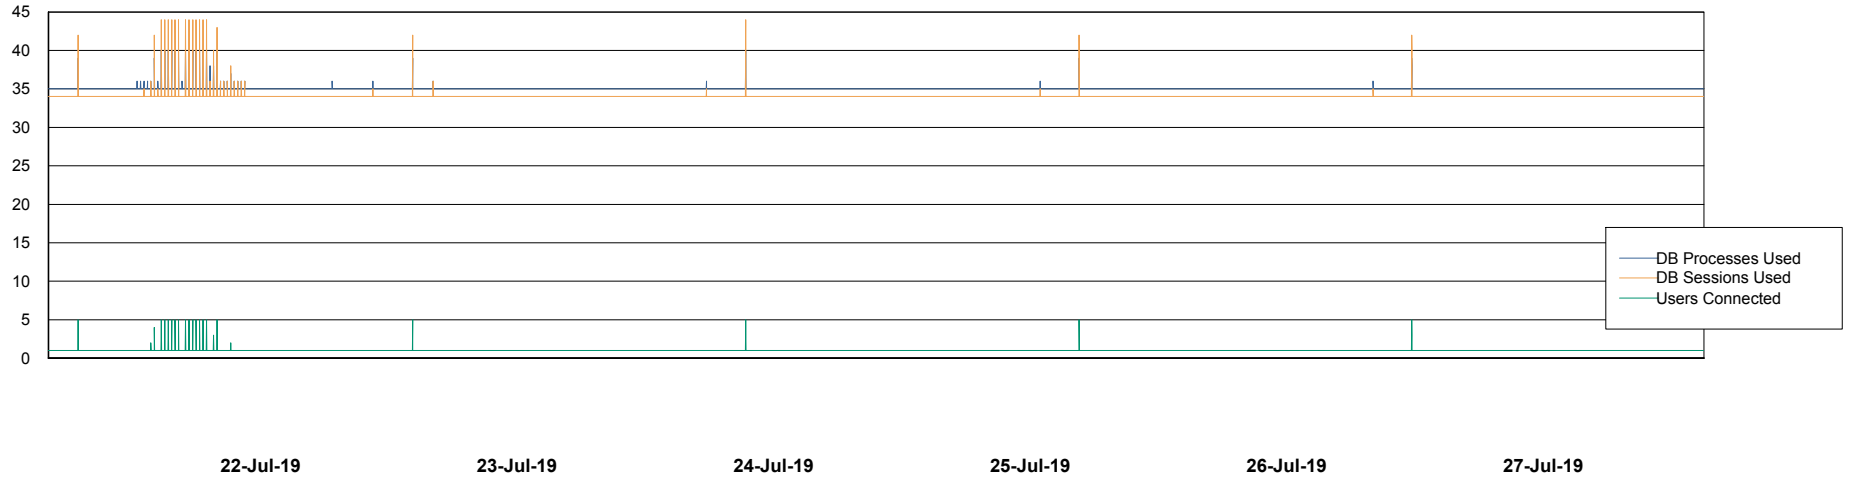

Weekly SLA Customer Report

Customer BCM_Production
Database ID 81

Database Performance BCMDB_ABS1 Production Database

Weekly SLA Customer Report

Customer BCM_Production
Database ID 81

Database Performance BCMDB_ABS1SB Standby Database