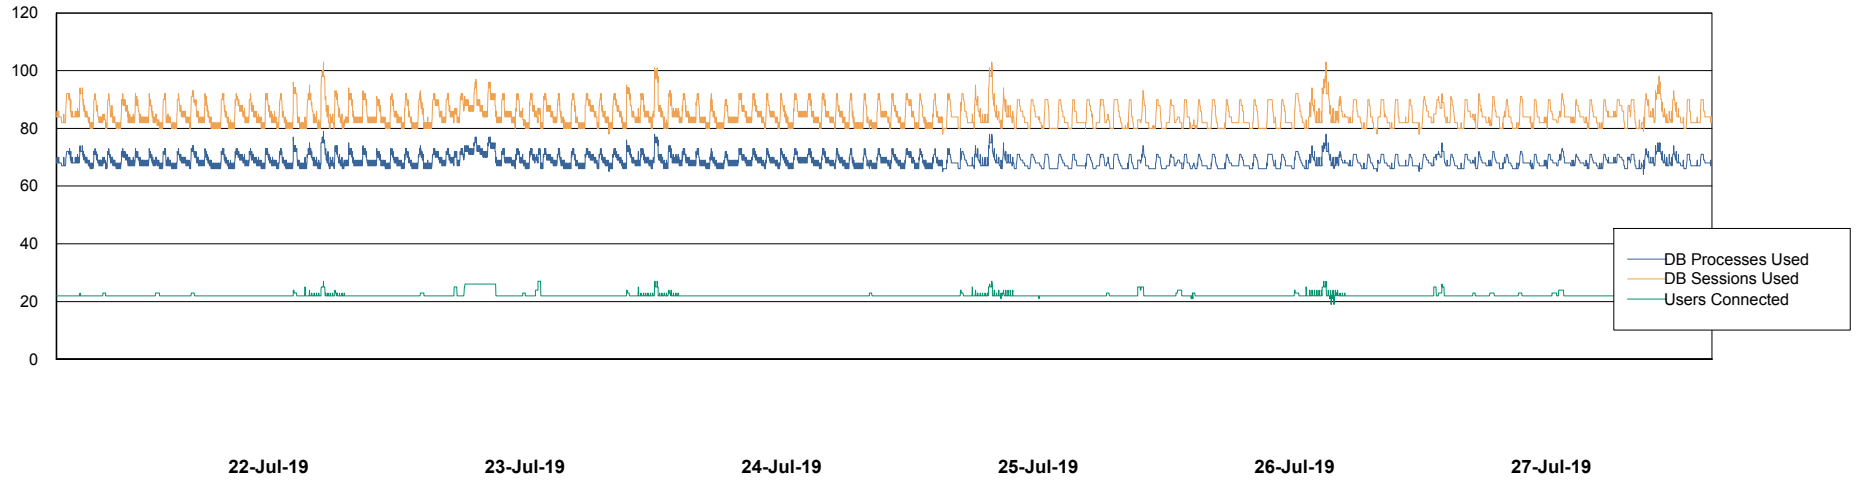

Database Performance BCMDB_ABS1 Production Database