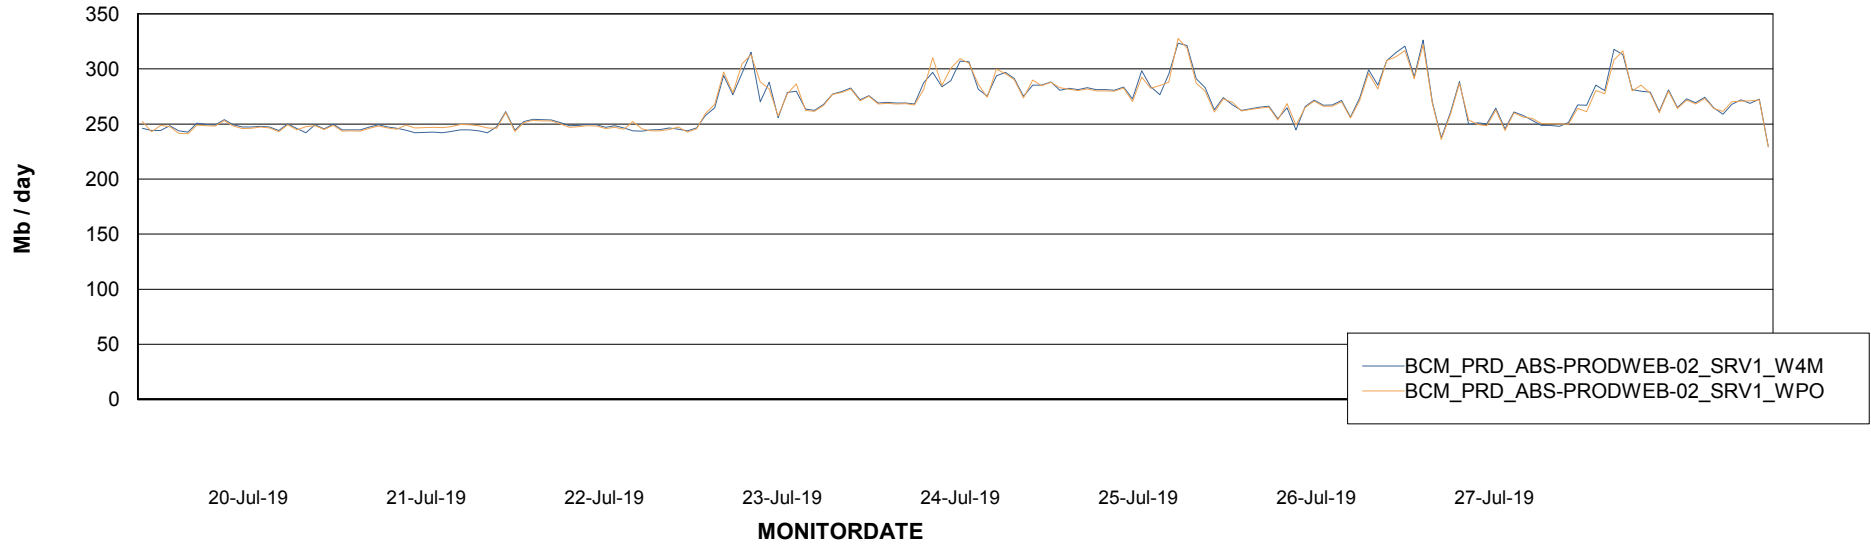

ABSolute Web Component Services

Avg memory used per ABS Web component