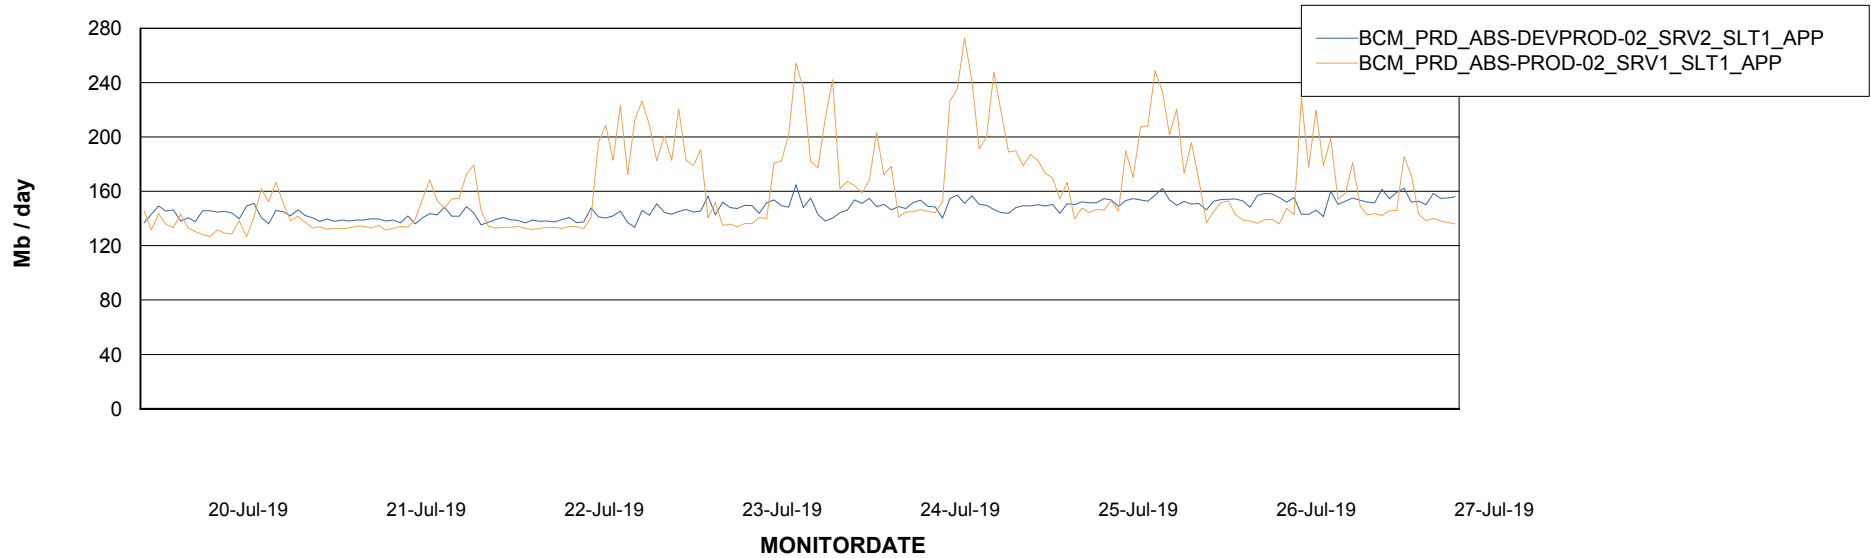

ABSSolute Application Server Services

Avg memory used per ABS Server Service