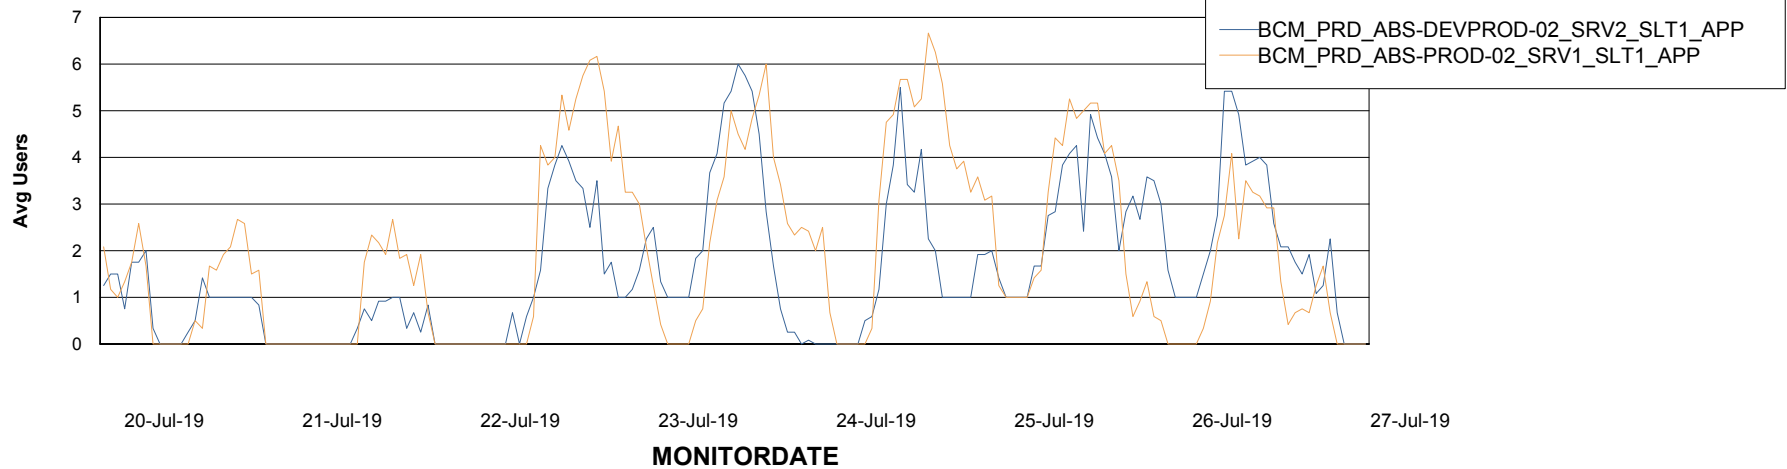

Avg users per day per ABS server