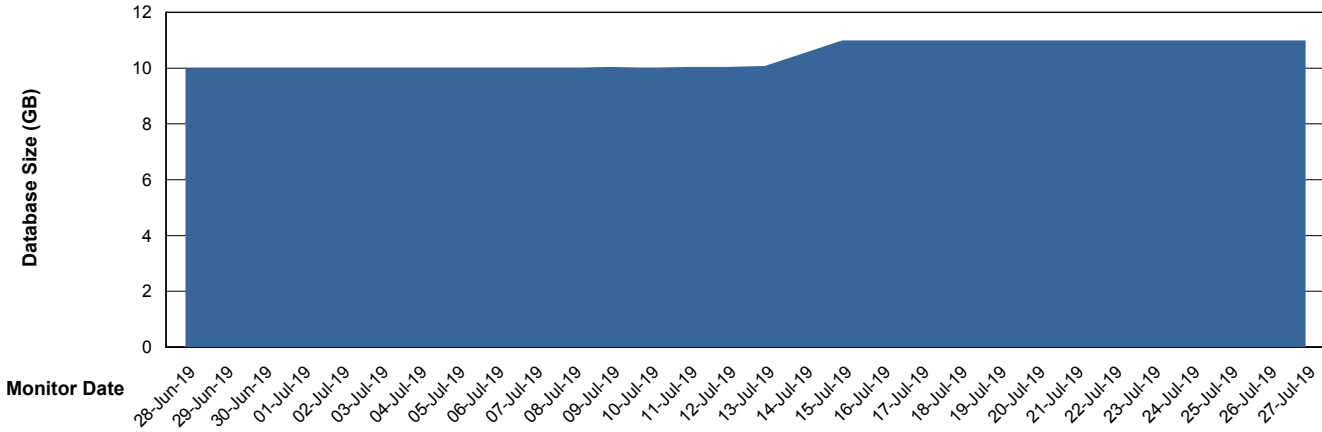

DATABASE SIZE BCMDB_ABS1 Production Database

Database growth over last month

Database Tablespace BCMDB_ABS1 Production Database

Date	Tablespace Name	Filesize (Gb)	Usedsize (Gb)	Percentage free
27-Jul-19	ABSDATA	4	3	25
	INDX	6	5	17
26-Jul-19	ABSDATA	4	3	25
	INDX	6	5	17
25-Jul-19	ABSDATA	4	3	25
	INDX	6	5	17
24-Jul-19	ABSDATA	4	3	25
	INDX	6	5	17
23-Jul-19	ABSDATA	4	3	25
	INDX	6	5	17
22-Jul-19	ABSDATA	4	3	25
	INDX	6	5	17
21-Jul-19	ABSDATA	4	3	25
	INDX	6	5	17