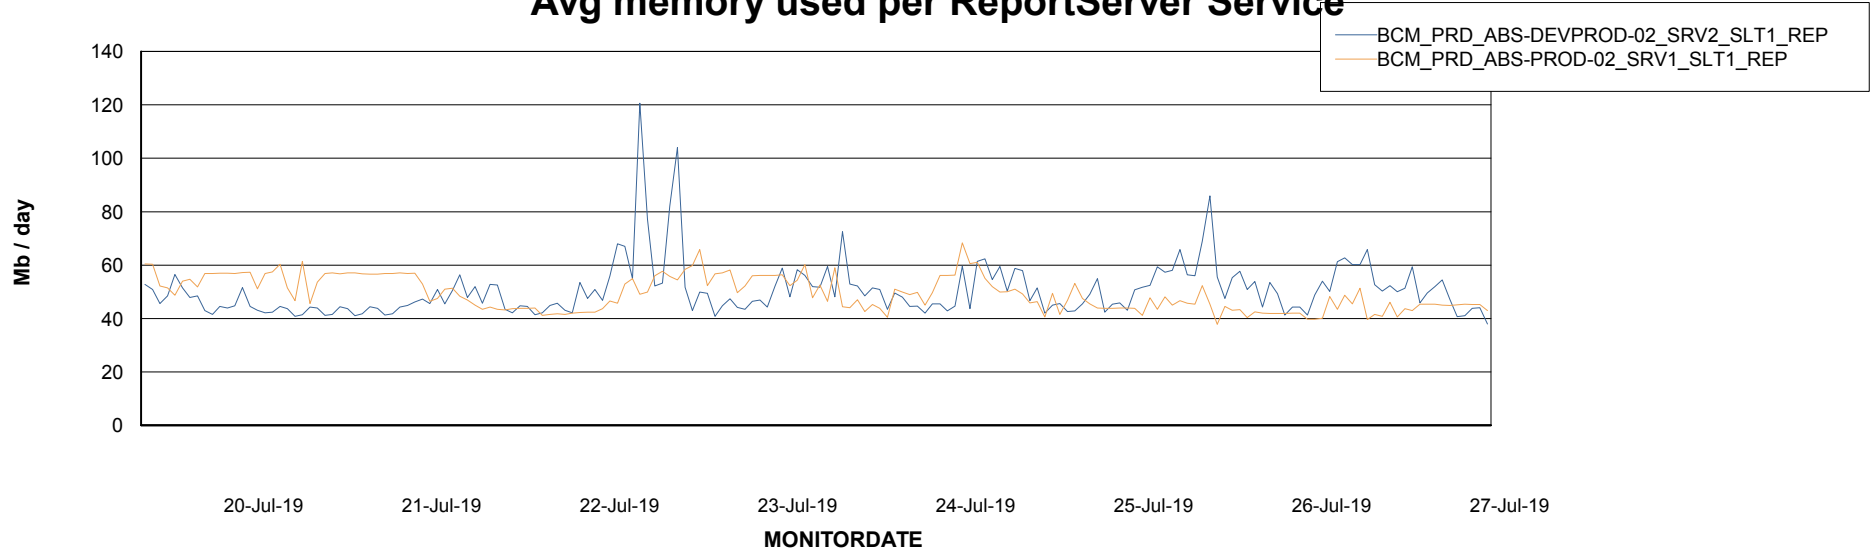

Avg memory used per ABS Server Service

Avg users per day per ABS server

Weekly SLA Customer Report

Customer BCM_Production
Database ID 81

ABSSolute Application ReportServer Services

Avg memory used per ReportServer Service