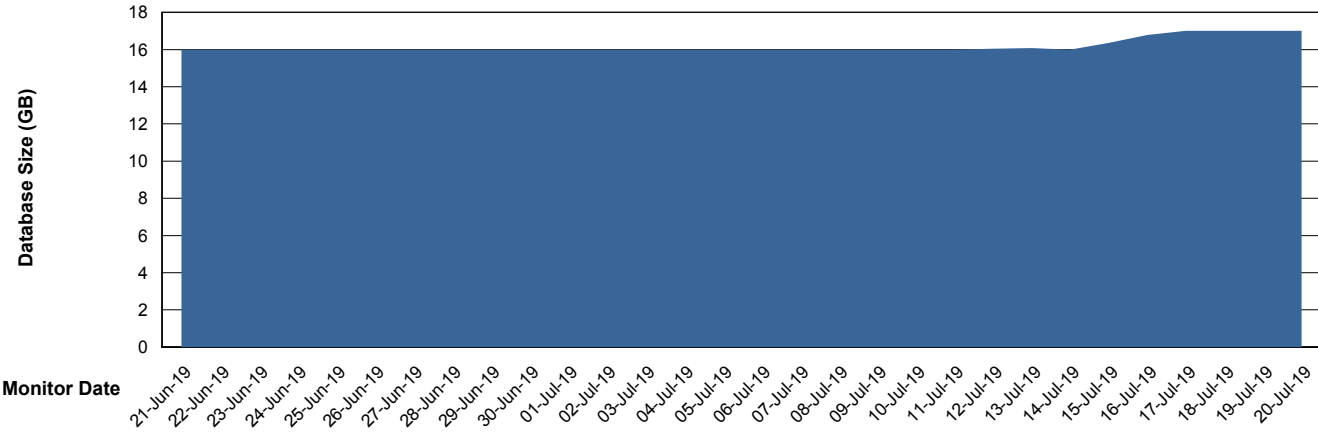

Weekly SLA Customer Report

Customer WBL_Production
Database ID 40

Database Performance WBLDB_Production

Weekly SLA Customer Report

Customer WBL_Production
Database ID 40

Database Performance WBLDB_Standby

Weekly SLA Customer Report

Customer WBL_Production
 Database ID 40

DATABASE SIZE WBLDB_Production

Database growth over last month

Database Tablespace WBLDB_Production

Date	Tablespace Name	Filesize (Gb)	Usedsize (Gb)	Percentage free
20-Jul-19	ABSDATA	9	6	33
	INDX	12	8	33
19-Jul-19	ABSDATA	9	6	33
	INDX	12	8	33
18-Jul-19	ABSDATA	9	6	33
	INDX	12	8	33
17-Jul-19	ABSDATA	9	6	33
	INDX	12	8	33
16-Jul-19	ABSDATA	9	6	33
	INDX	12	8	33
15-Jul-19	ABSDATA	9	6	33
	INDX	12	8	33
14-Jul-19	ABSDATA	9	6	33
	INDX	12	8	33