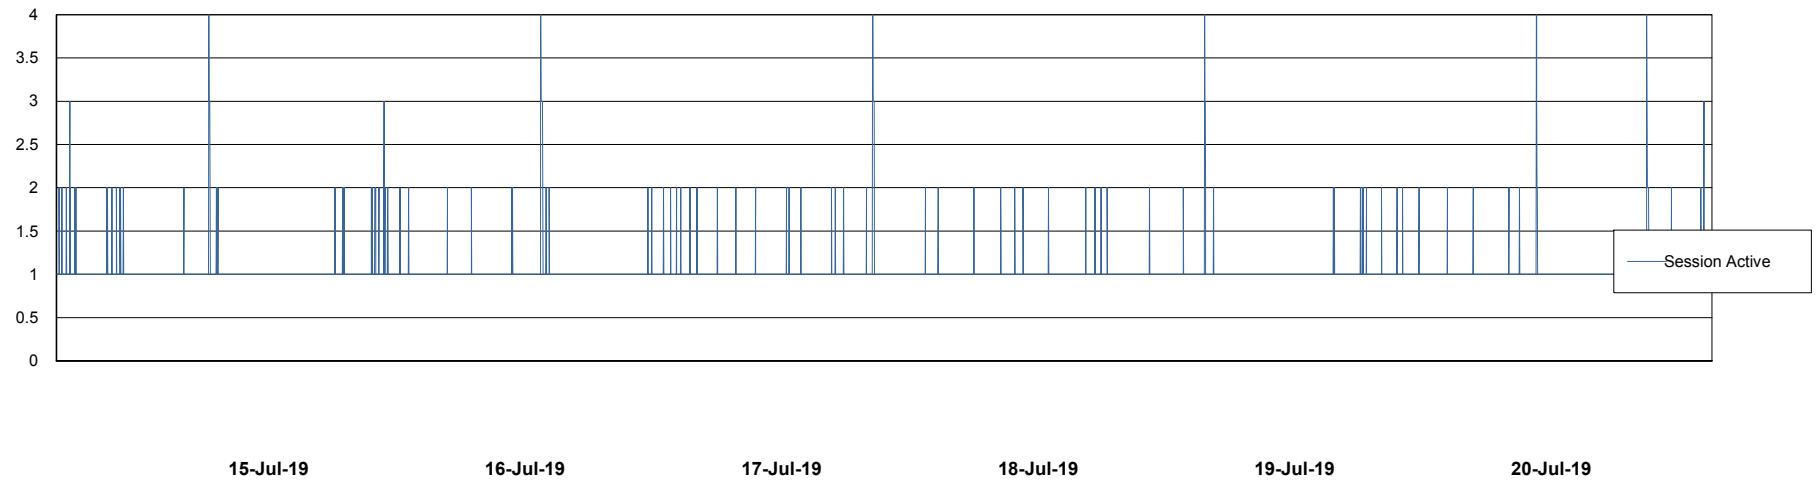

Weekly SLA Customer Report

Customer WBL_Production
Database ID 40

Harddisk Usage WBL_PRD_ORACLE1

	Free disk space on c: (%)	Total disk space on c: (Gb)	Free disk space on d: (%)	Total disk space on d: (Gb)	Free disk space on e: (%)	Total disk space on e: (Gb)	Free disk space on f: (%)	Total disk space on f: (Gb)
20-Jul-19	70	120	76	200	91	200	91	100
19-Jul-19	70	120	76	200	91	200	91	100
18-Jul-19	70	120	76	200	91	200	92	100
17-Jul-19	70	120	76	200	91	200	92	100
16-Jul-19	70	120	76	200	91	200	93	100
15-Jul-19	70	120	76	200	91	200	93	100
14-Jul-19	70	120	76	200	91	200	93	100

Harddisk Usage WBL_PRD_ORACLE2

	Free disk space on c: (%)	Total disk space on c: (Gb)	Free disk space on d: (%)	Total disk space on d: (Gb)	Free disk space on e: (%)	Total disk space on e: (Gb)	Free disk space on f: (%)	Total disk space on f: (Gb)
20-Jul-19	71	120	87	200	87	200	95	200
19-Jul-19	71	120	87	200	87	200	95	200
18-Jul-19	71	120	87	200	87	200	95	200
17-Jul-19	71	120	87	200	87	200	96	200
16-Jul-19	71	120	87	200	87	200	96	200
15-Jul-19	71	120	87	200	87	200	96	200
14-Jul-19	71	120	87	200	87	200	96	200

Weekly SLA Customer Report

Customer WBL_Production
Database ID 40

Database Performance WBLDB_Production

Weekly SLA Customer Report

Customer WBL_Production
Database ID 40

Database Performance WBLDB_Standby

Weekly SLA Customer Report