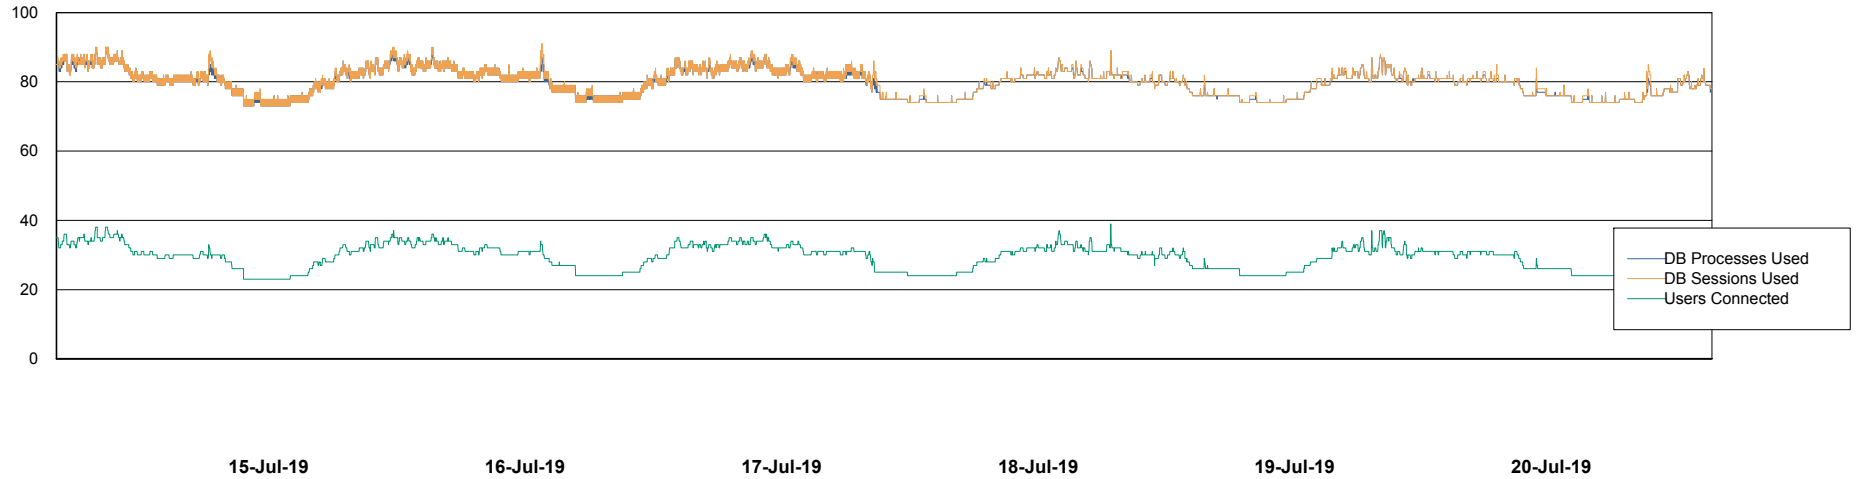

Weekly SLA Customer Report

Customer WBL_Production
Database ID 40

Harddisk Usage WBL_PRD_ORACLE1

	Free disk space on c: (%)	Total disk space on c: (Gb)	Free disk space on d: (%)	Total disk space on d: (Gb)	Free disk space on e: (%)	Total disk space on e: (Gb)	Free disk space on f: (%)	Total disk space on f: (Gb)
20-Jul-19	70	120	76	200	91	200	91	100
19-Jul-19	70	120	76	200	91	200	91	100
18-Jul-19	70	120	76	200	91	200	92	100
17-Jul-19	70	120	76	200	91	200	92	100
16-Jul-19	70	120	76	200	91	200	93	100
15-Jul-19	70	120	76	200	91	200	93	100
14-Jul-19	70	120	76	200	91	200	93	100

Harddisk Usage WBL_PRD_ORACLE2

	Free disk space on c: (%)	Total disk space on c: (Gb)	Free disk space on d: (%)	Total disk space on d: (Gb)	Free disk space on e: (%)	Total disk space on e: (Gb)	Free disk space on f: (%)	Total disk space on f: (Gb)
20-Jul-19	71	120	87	200	87	200	95	200
19-Jul-19	71	120	87	200	87	200	95	200
18-Jul-19	71	120	87	200	87	200	95	200
17-Jul-19	71	120	87	200	87	200	96	200
16-Jul-19	71	120	87	200	87	200	96	200
15-Jul-19	71	120	87	200	87	200	96	200
14-Jul-19	71	120	87	200	87	200	96	200

Weekly SLA Customer Report

Customer WBL_Production
Database ID 40

Database Performance WBLDB_Production

Weekly SLA Customer Report

Customer WBL_Production
Database ID 40

Database Performance WBLDB_Standby

Weekly SLA Customer Report