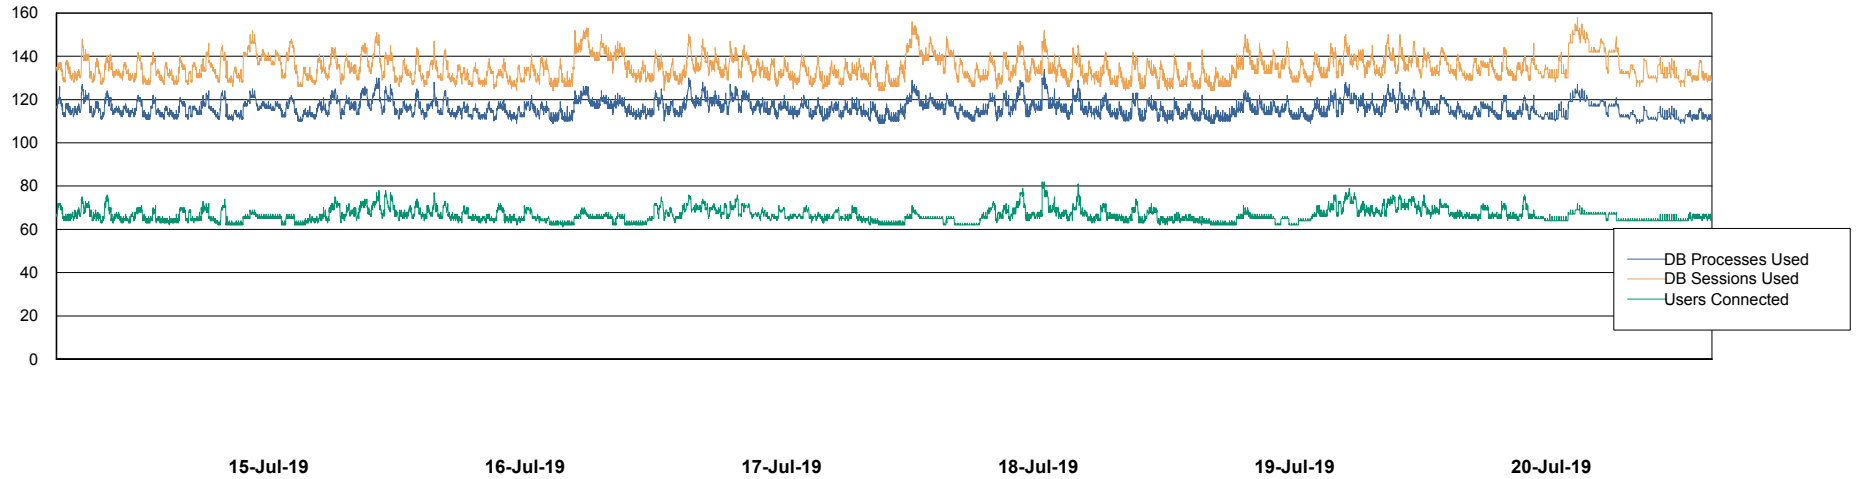

Weekly SLA Customer Report

Customer VOS_Production
Database ID 68

Database Performance VOSBIDB_Production

Weekly SLA Customer Report

Customer VOS_Production
Database ID 68

Database Performance VOSDB_Production

Weekly SLA Customer Report

Customer VOS_Production
Database ID 68

Database Performance VOSDB_Standby

Weekly SLA Customer Report

Customer VOS_Production
Database ID 68

DATABASE SIZE VOSBIDB_Production

Database growth over last month