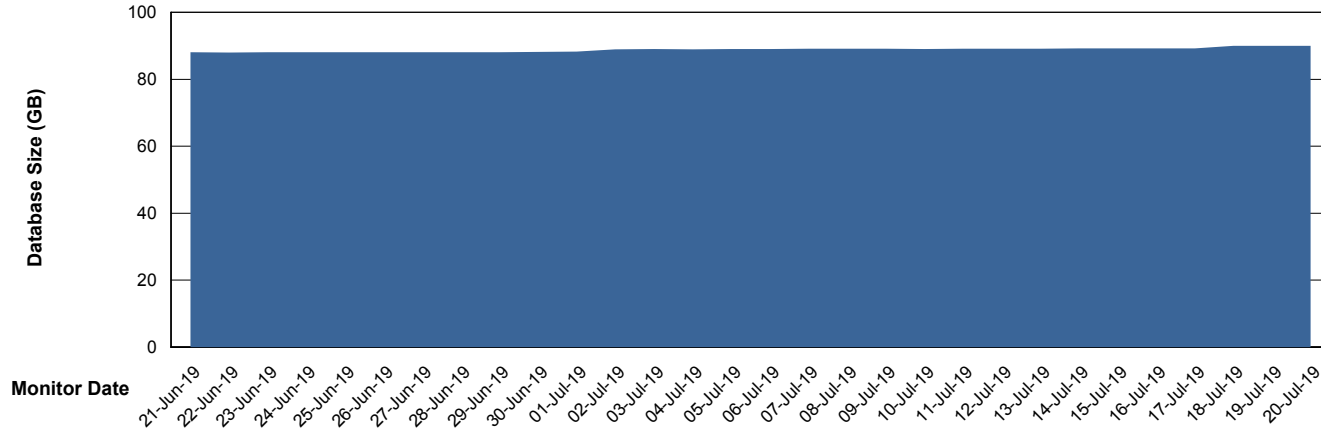

Weekly SLA Customer Report

Customer VOS_Production
Database ID 68

Database Performance VOSDB_Standby

Weekly SLA Customer Report

Customer VOS_Production
Database ID 68

DATABASE SIZE VOSBIDB_Production

Database growth over last month

DATABASE SIZE VOSDB_Production

Database growth over last month

Weekly SLA Customer Report

Customer VOS_Production
 Database ID 68

Database Tablespace VOSBIDB_Production

Date	Tablespace Name	Filesize (Gb)	Usedsize (Gb)	Percentage free
20-Jul-19	ABSDATA	40	35	13
	INDX	60	51	15
19-Jul-19	ABSDATA	40	35	13
	INDX	60	50	17
18-Jul-19	ABSDATA	40	35	13
	INDX	60	50	17
17-Jul-19	ABSDATA	40	35	13
	INDX	60	50	17
16-Jul-19	ABSDATA	40	35	13
	INDX	60	50	17
15-Jul-19	ABSDATA	40	35	13
	INDX	60	50	17
14-Jul-19	ABSDATA	40	35	13
	INDX	60	50	17