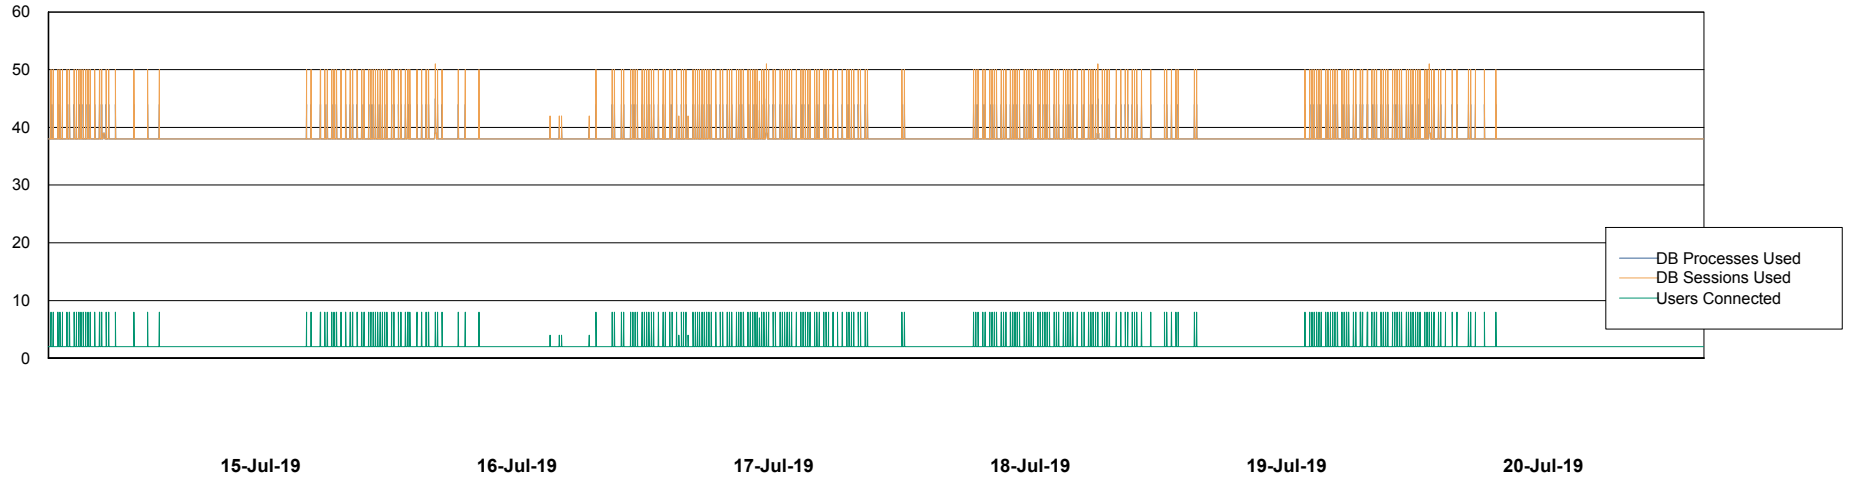

Weekly SLA Customer Report

Customer VOS_Production
Database ID 68

Database Performance VOSBIDB_Production

Weekly SLA Customer Report

Customer VOS_Production
Database ID 68

Database Performance VOSDB_Production

Weekly SLA Customer Report

Customer VOS_Production
Database ID 68

Database Performance VOSDB_Standby

Weekly SLA Customer Report

Customer VOS_Production
Database ID 68

DATABASE SIZE VOSBIDB_Production

Database growth over last month