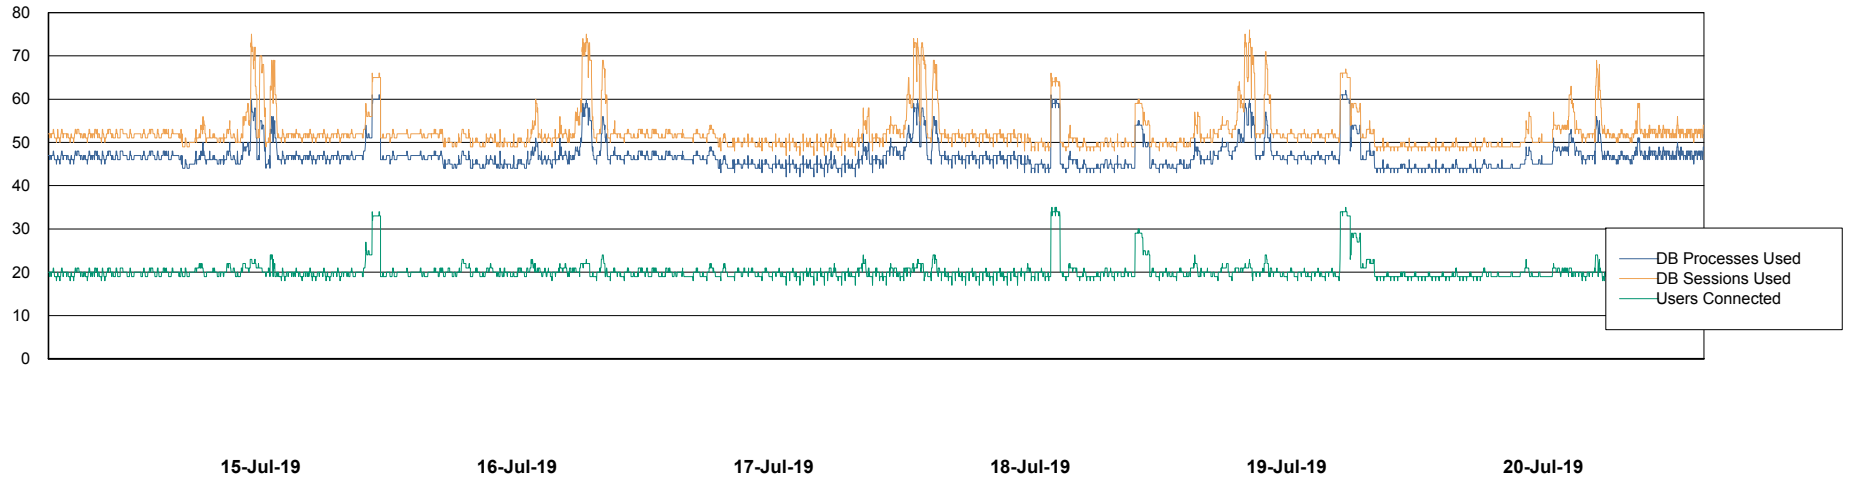

Database Performance VOSBIDB_Production