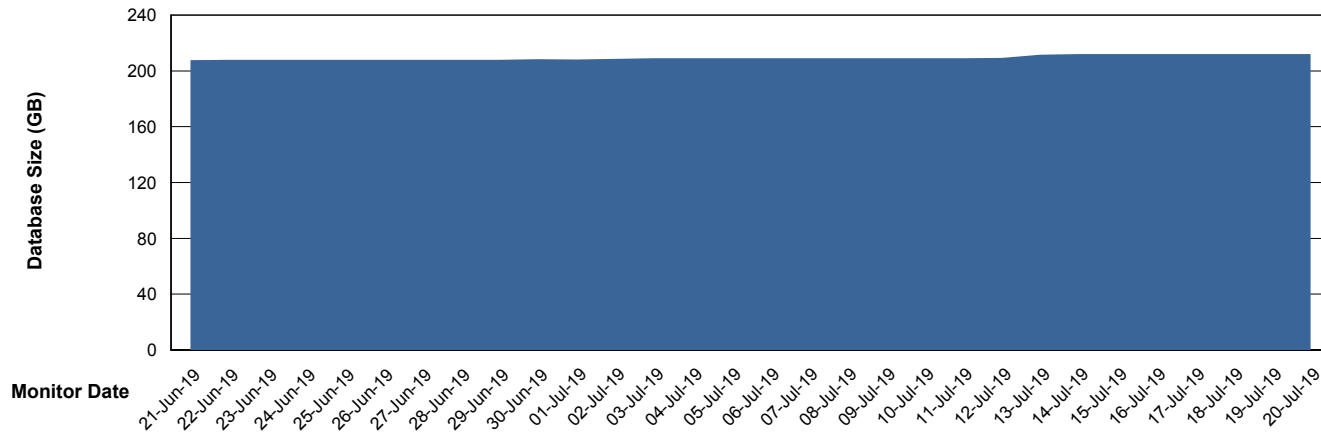

Weekly SLA Customer Report

Customer VOS_Production
Database ID 68

Database Performance VOSDB_Standby

Weekly SLA Customer Report

Customer VOS_Production
Database ID 68

DATABASE SIZE VOSBIDB_Production

Database growth over last month

DATABASE SIZE VOSDB_Production

Database growth over last month

Weekly SLA Customer Report

Customer VOS_Production
 Database ID 68

Database Tablespace VOSBIDB_Production

Date	Tablespace Name	Filesize (Gb)	Usedsize (Gb)	Percentage free
20-Jul-19	ABSDATA	40	35	13
	INDX	60	51	15
19-Jul-19	ABSDATA	40	35	13
	INDX	60	50	17
18-Jul-19	ABSDATA	40	35	13
	INDX	60	50	17
17-Jul-19	ABSDATA	40	35	13
	INDX	60	50	17
16-Jul-19	ABSDATA	40	35	13
	INDX	60	50	17
15-Jul-19	ABSDATA	40	35	13
	INDX	60	50	17
14-Jul-19	ABSDATA	40	35	13
	INDX	60	50	17