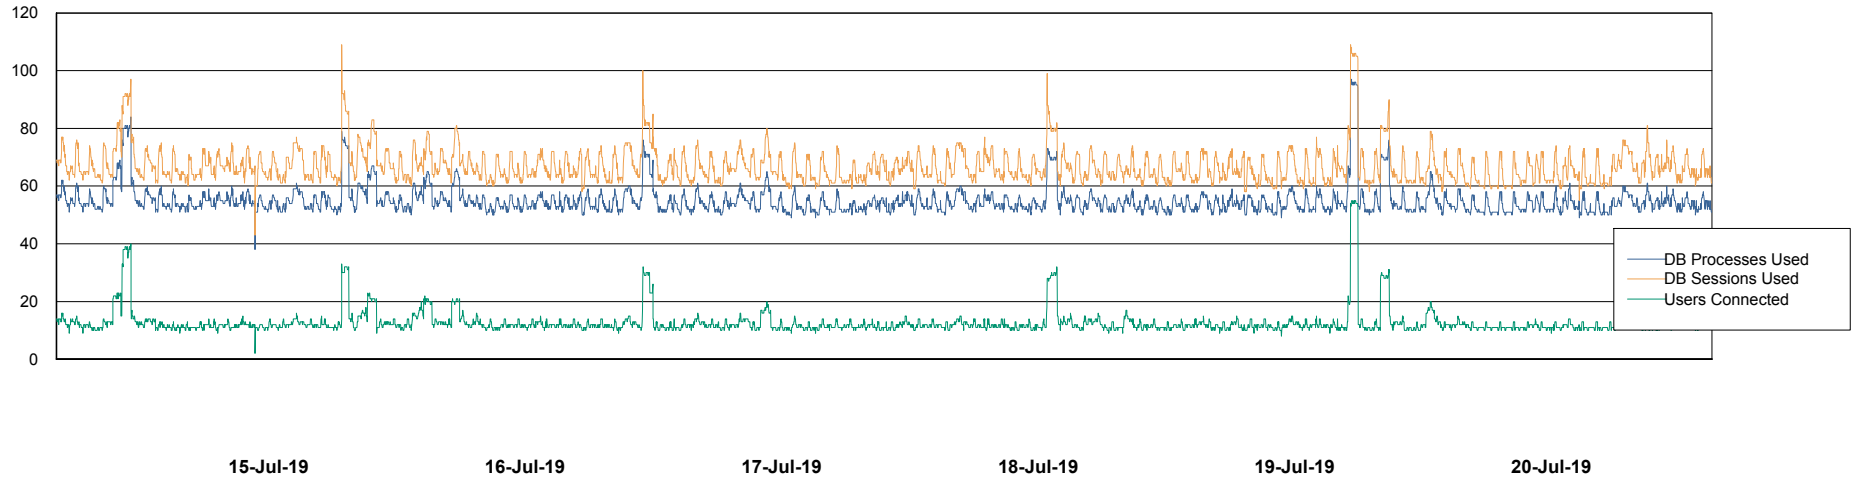

Database Performance VENDB_BI