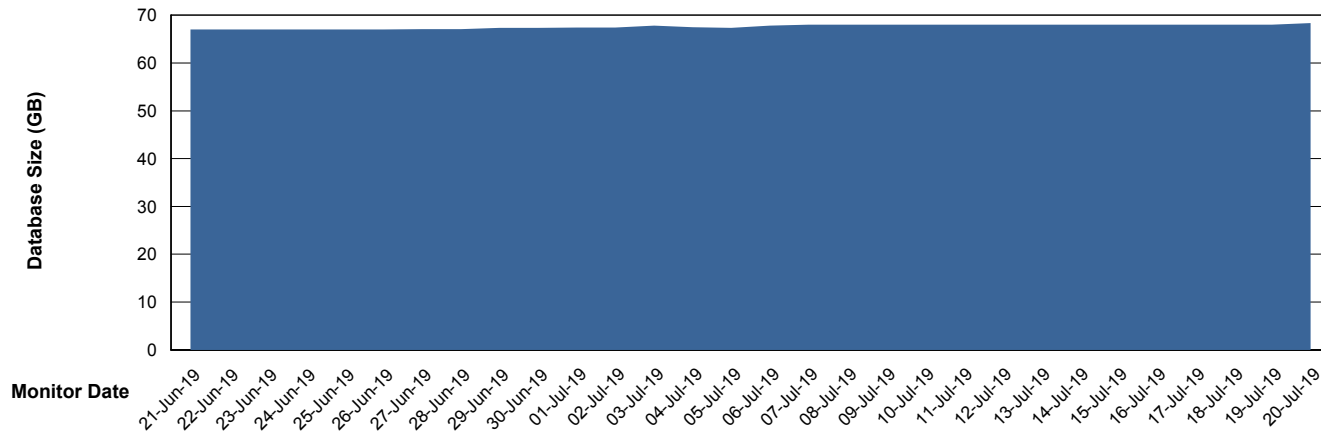

# Weekly SLA Customer Report

Customer VEN\_Production  
Database ID 35

DATABASE SIZE ABSVEN06 Primary DB 2019

### Database growth over last month

DATABASE SIZE VENDB\_BI

### Database growth over last month