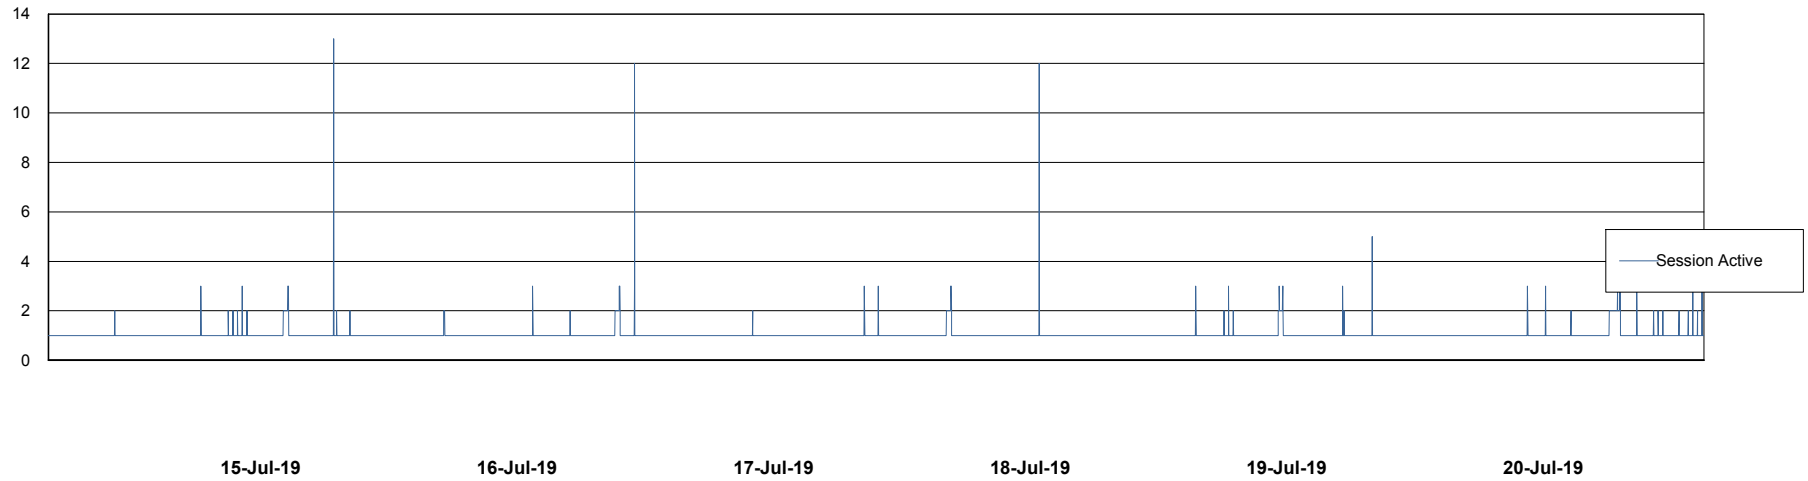

Database Performance VENDB_BI