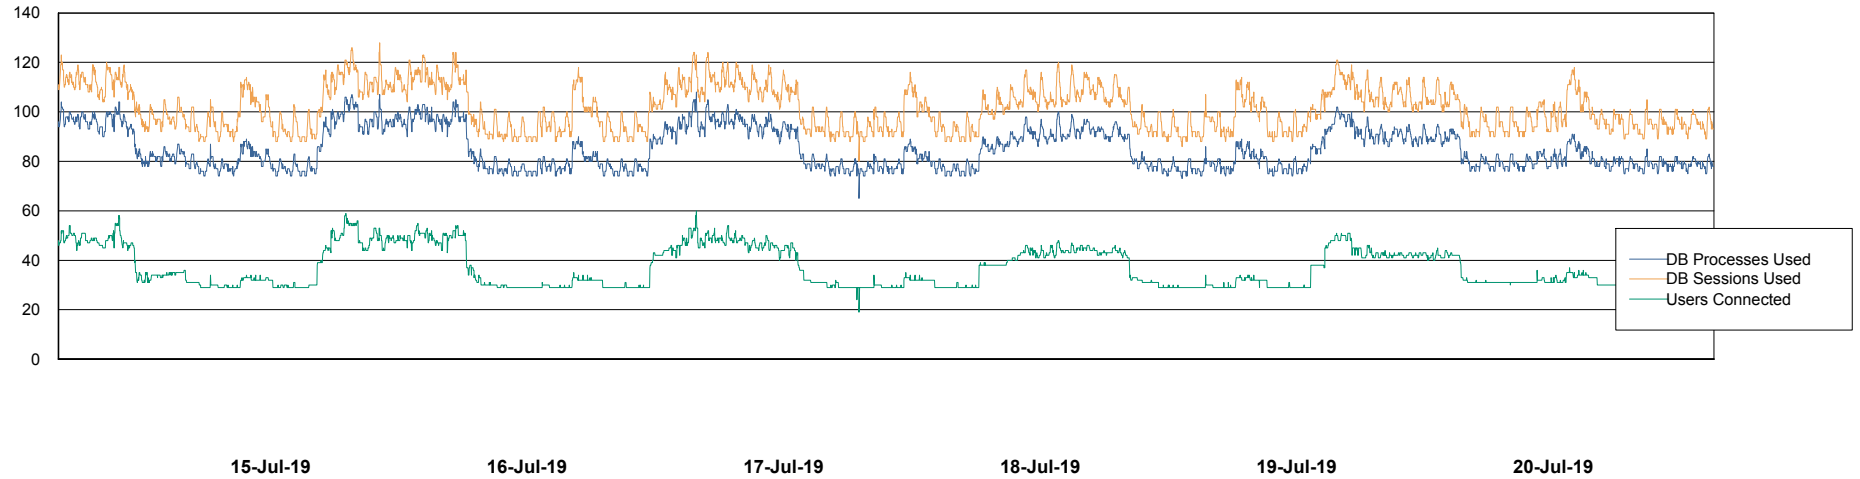

Database Performance ABSVEN06 Primary DB 2019