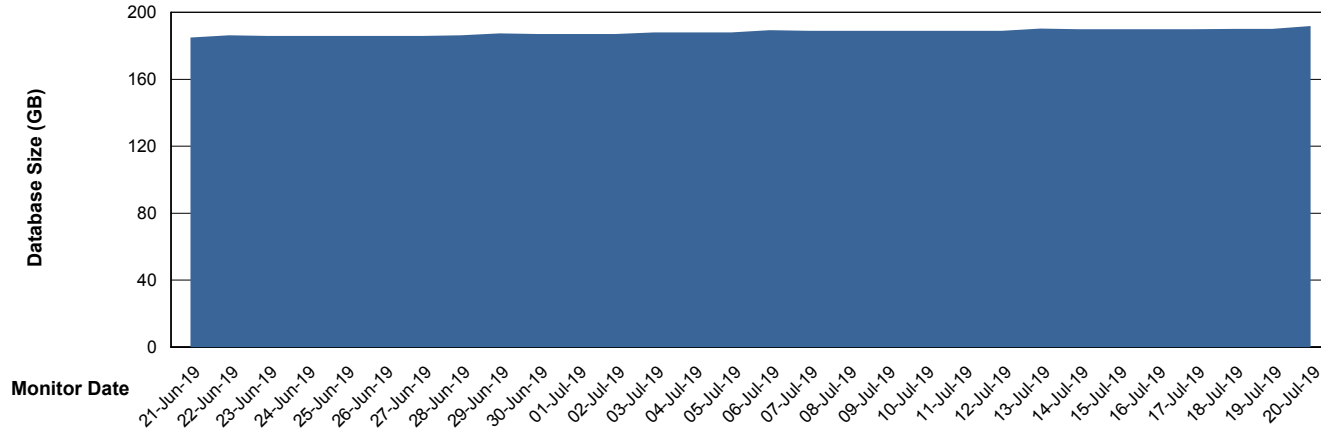

## Database Performance VENDB\_BI

# Weekly SLA Customer Report

Customer VEN\_Production  
Database ID 35

DATABASE SIZE ABSVEN06 Primary DB 2019

### Database growth over last month

DATABASE SIZE VENDB\_BI