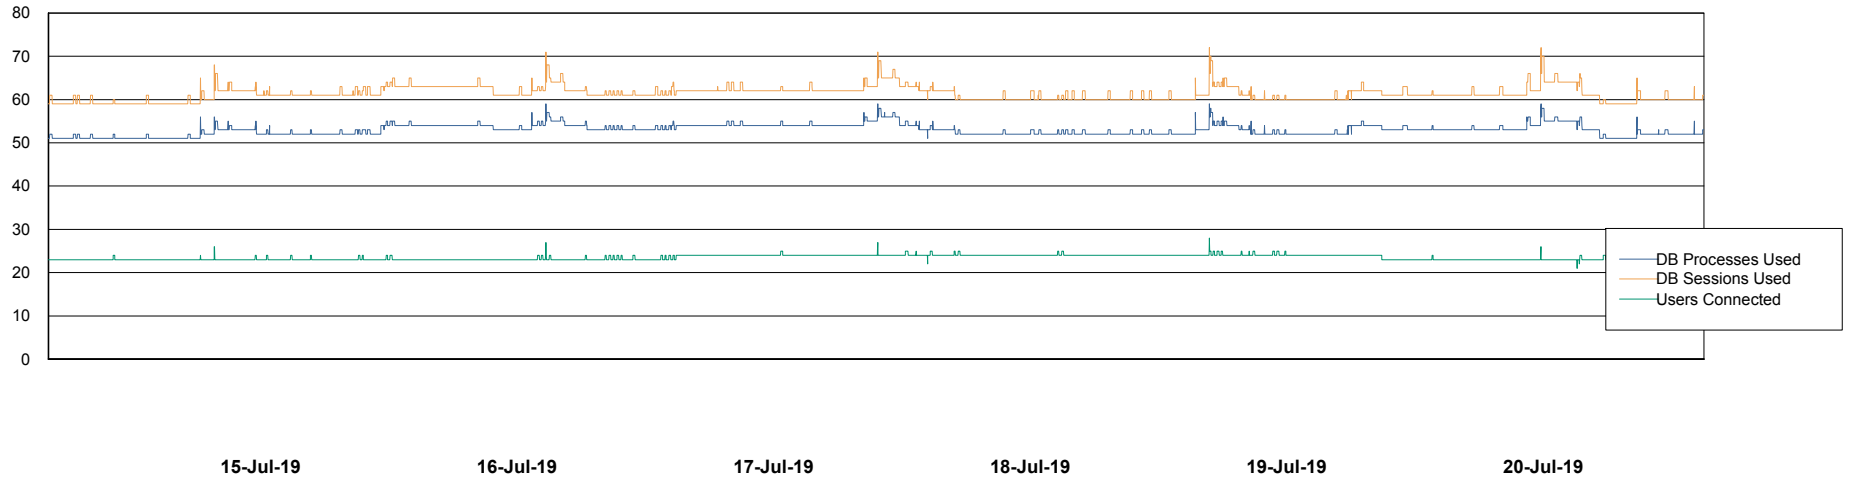

Weekly SLA Customer Report

Customer STX_Production
Database ID 71

Harddisk Usage STX_PRD_LDRSRV

	Free disk space on c: (%)	Total disk space on c: (Gb)	Free disk space on d: (%)	Total disk space on d: (Gb)
20-Jul-19	47	100	19	400
19-Jul-19	46	100	19	400
18-Jul-19	45	100	19	400
17-Jul-19	46	100	19	400
16-Jul-19	47	100	19	400
15-Jul-19	47	100	20	400
14-Jul-19	47	100	19	400

Weekly SLA Customer Report

Customer STX_Production
Database ID 71

Database Performance STXDB_Production

Weekly SLA Customer Report

Customer STX_Production
 Database ID 71

DATABASE SIZE STXDB_Production

Database growth over last month