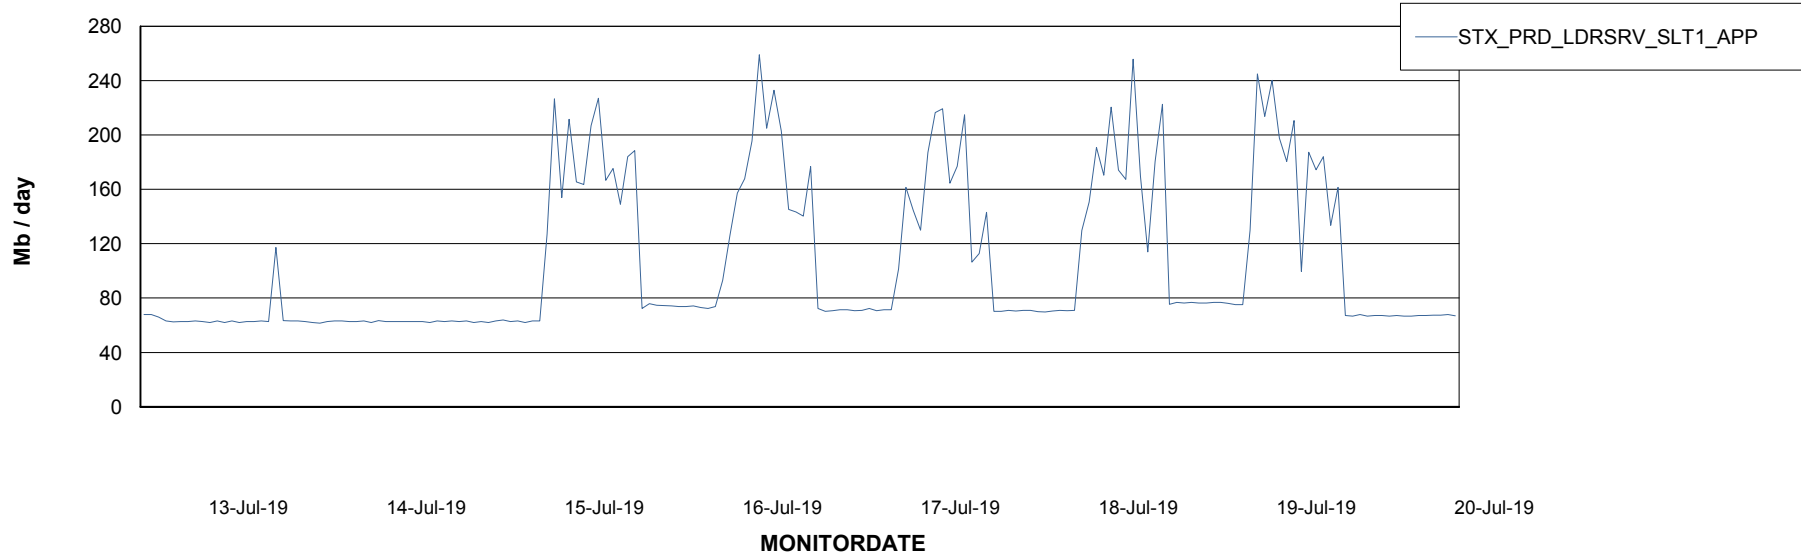

ABSSolute Application Server Services

Avg memory used per ABS Server Service