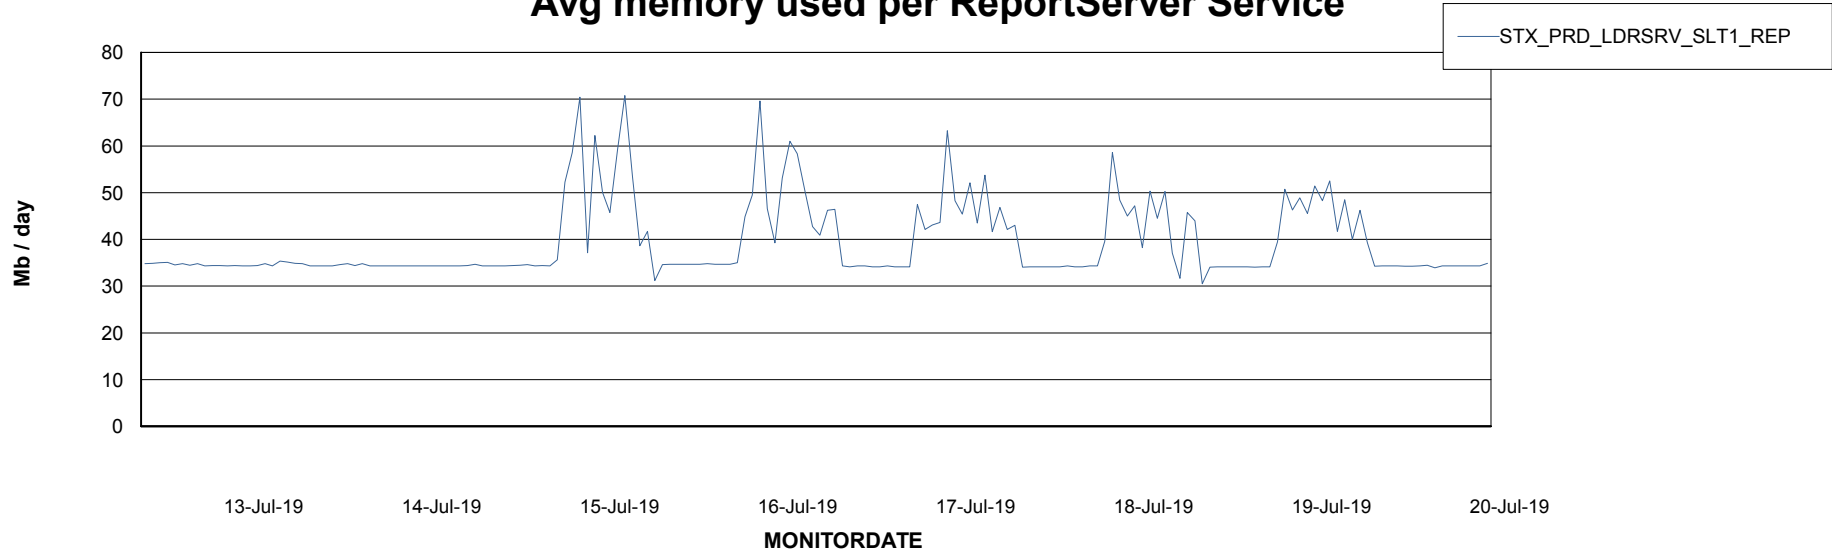

ABSSolute Application ReportServer Services

Avg memory used per ReportServer Service