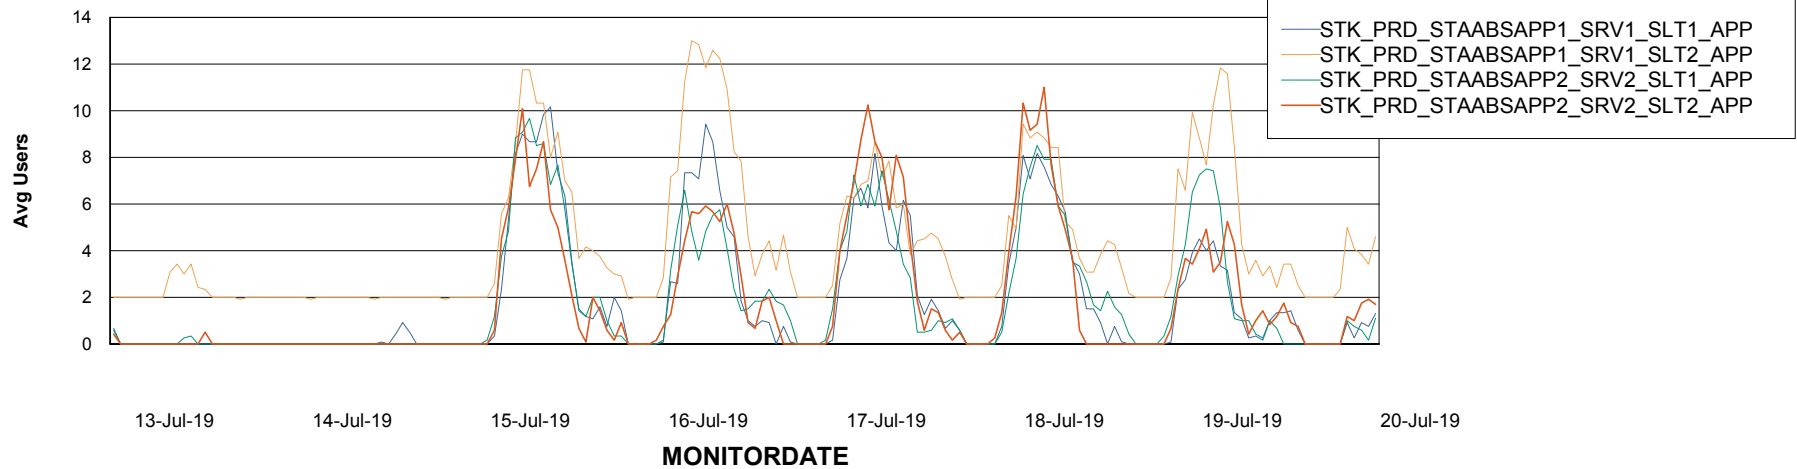

Weekly SLA Customer Report

Customer STK_Production
Database ID 82

ABSSolute Application Server Services

Avg memory used per ABS Server Service

Avg users per day per ABS server

Weekly SLA Customer Report

Customer STK_Production
Database ID 82