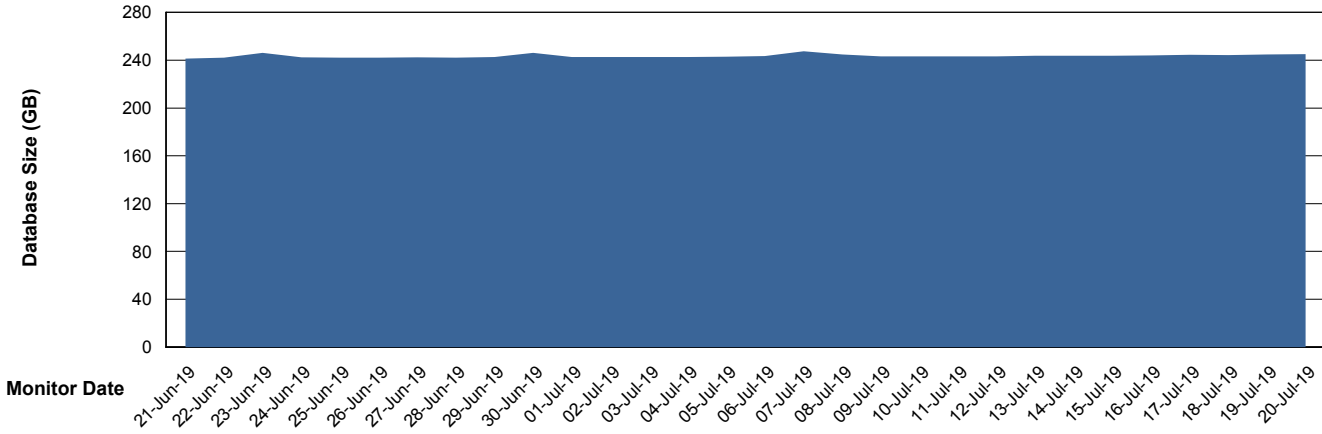

Weekly SLA Customer Report

Customer STK_Production
Database ID 82

Database Performance STKDB_ABS1 Production Database

Weekly SLA Customer Report

Customer STK_Production
Database ID 82

Database Performance STKDB_ABS1SB Standby Database

Weekly SLA Customer Report

Customer STK_Production
 Database ID 82

DATABASE SIZE STKDB_ABS1 Production Database

Database growth over last month

Database Tablespace STKDB_ABS1 Production Database

Date	Tablespace Name	Filesize (Gb)	Usedsize (Gb)	Percentage free
20-Jul-19	ABSDATA	177	107	40
	INDX	162	135	17
19-Jul-19	ABSDATA	177	107	40
	INDX	162	135	17
18-Jul-19	ABSDATA	177	107	40
	INDX	162	135	17
17-Jul-19	ABSDATA	177	107	40
	INDX	162	135	17
16-Jul-19	ABSDATA	177	107	40
	INDX	162	135	17
15-Jul-19	ABSDATA	177	107	40
	INDX	162	134	17
14-Jul-19	ABSDATA	177	107	40
	INDX	162	134	17