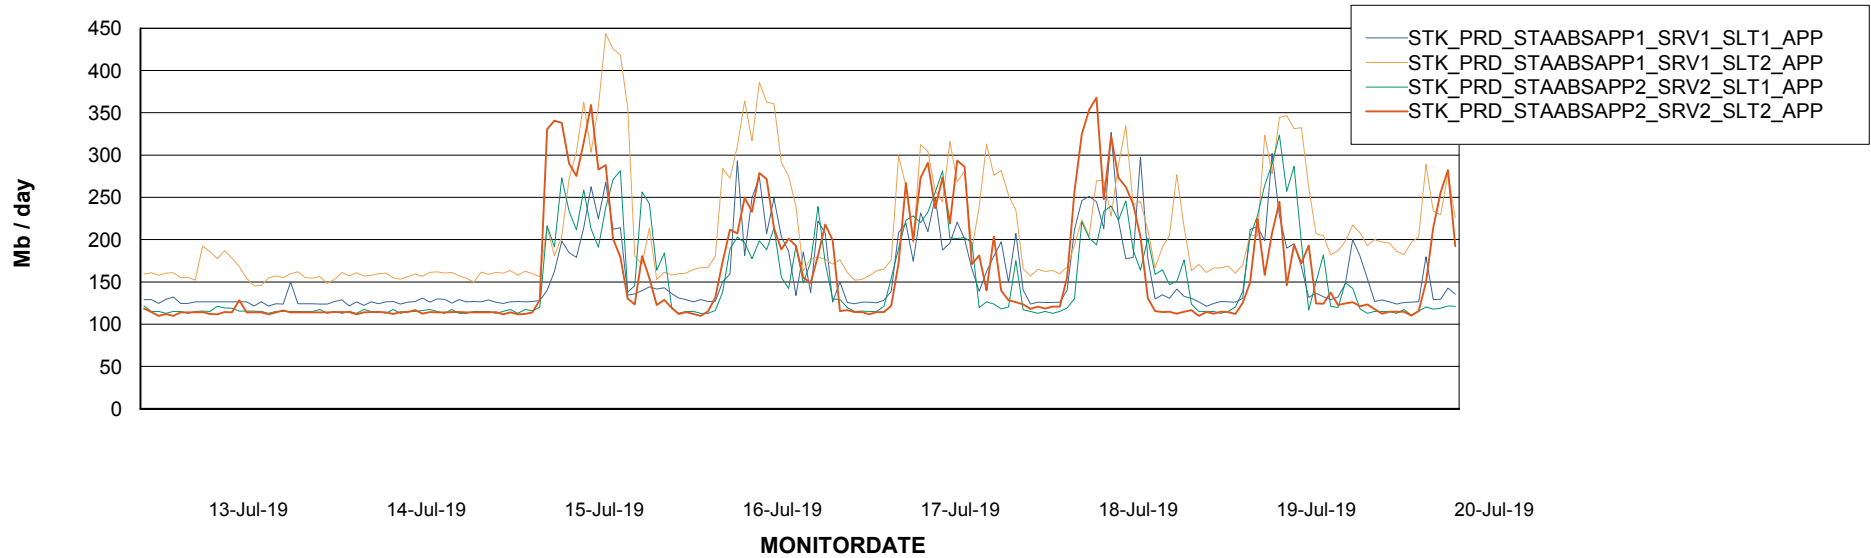

Weekly SLA Customer Report

Customer STK_Production
Database ID 82

Database Performance STKDB_ABS1 Production Database

Weekly SLA Customer Report

Customer STK_Production
Database ID 82

Database Performance STKDB_ABS1SB Standby Database

Weekly SLA Customer Report

Customer STK_Production
 Database ID 82

DATABASE SIZE STKDB_ABS1 Production Database

Database growth over last month

Database Tablespace STKDB_ABS1 Production Database

Date	Tablespace Name	Filesize (Gb)	Usedsize (Gb)	Percentage free
20-Jul-19	ABSDATA	177	107	40
	INDX	162	135	17
19-Jul-19	ABSDATA	177	107	40
	INDX	162	135	17
18-Jul-19	ABSDATA	177	107	40
	INDX	162	135	17
17-Jul-19	ABSDATA	177	107	40
	INDX	162	135	17
16-Jul-19	ABSDATA	177	107	40
	INDX	162	135	17
15-Jul-19	ABSDATA	177	107	40
	INDX	162	134	17
14-Jul-19	ABSDATA	177	107	40
	INDX	162	134	17

Weekly SLA Customer Report

Customer STK_Production
Database ID 82

ABSSolute Application Server Services

Avg memory used per ABS Server Service

Avg users per day per ABS server

Weekly SLA Customer Report

Customer STK_Production
Database ID 82