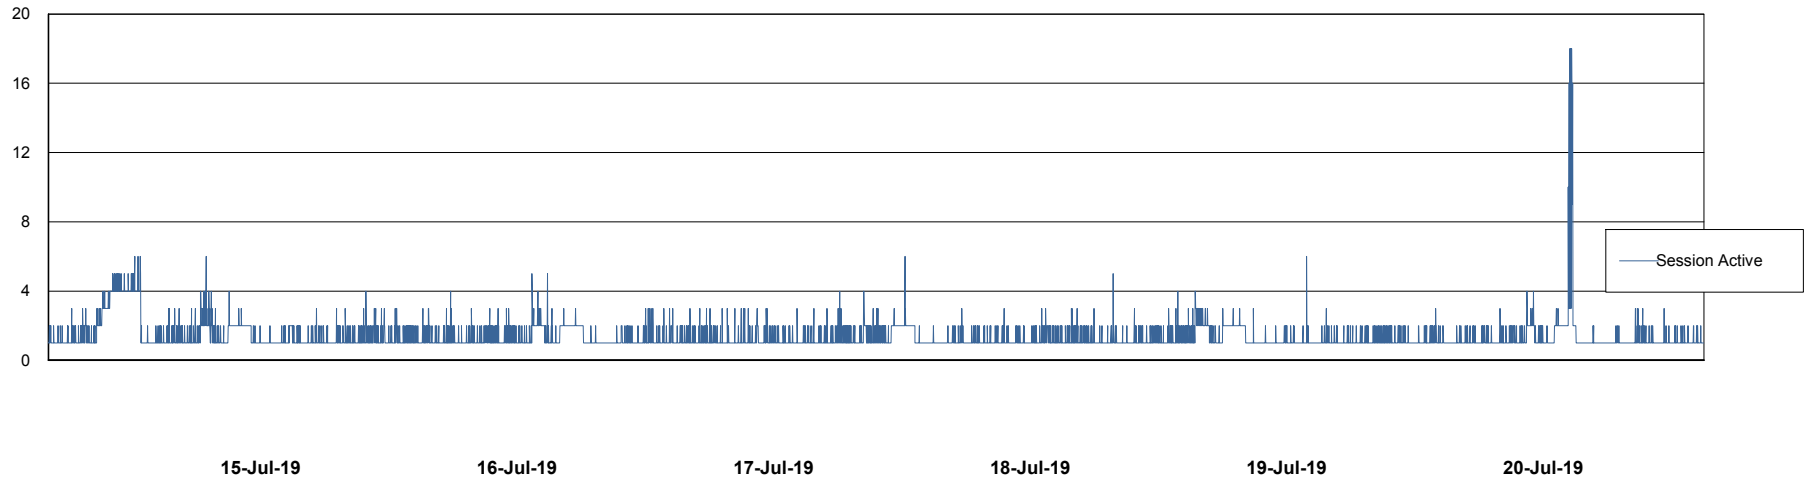

Weekly SLA Customer Report

Customer STK_Production
 Database ID 82

Harddisk Usage STK_STAABSDB2 Standby DB Server

	Free disk space on c: (%)	Total disk space on c: (Gb)	Free disk space on d: (%)	Total disk space on d: (Gb)	Free disk space on e: (%)	Total disk space on e: (Gb)
20-Jul-19	72	99	48	350	28	1,000
19-Jul-19	72	99	49	350	28	1,000
18-Jul-19	72	99	49	350	28	1,000
17-Jul-19	72	99	48	350	28	1,000
16-Jul-19	72	99	48	350	28	1,000
15-Jul-19	72	99	49	350	28	1,000
14-Jul-19	72	99	49	350	28	1,000

Weekly SLA Customer Report

Customer STK_Production
Database ID 82

Database Performance STKDB_ABS1 Production Database

Weekly SLA Customer Report

Customer STK_Production
Database ID 82

Database Performance STKDB_ABS1SB Standby Database