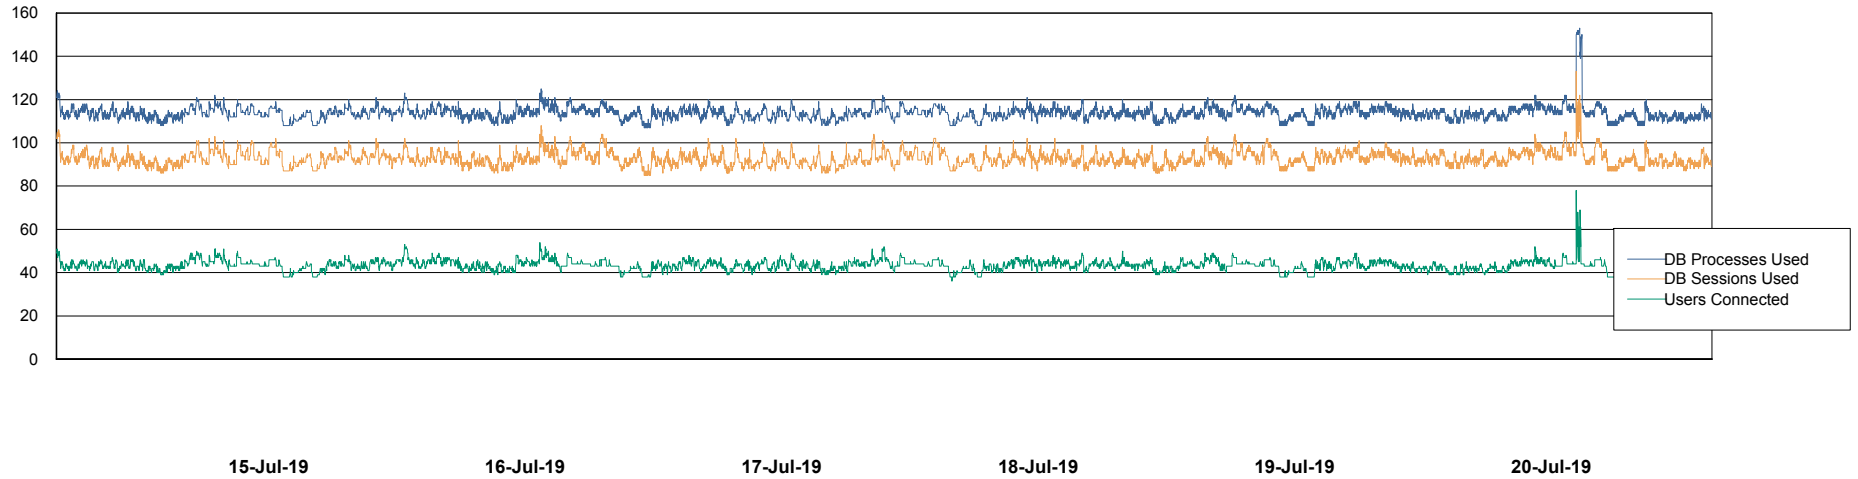

Weekly SLA Customer Report

Customer STK_Production
 Database ID 82

Harddisk Usage STK_STAABSDB2 Standby DB Server

	Free disk space on c: (%)	Total disk space on c: (Gb)	Free disk space on d: (%)	Total disk space on d: (Gb)	Free disk space on e: (%)	Total disk space on e: (Gb)
20-Jul-19	72	99	48	350	28	1,000
19-Jul-19	72	99	49	350	28	1,000
18-Jul-19	72	99	49	350	28	1,000
17-Jul-19	72	99	48	350	28	1,000
16-Jul-19	72	99	48	350	28	1,000
15-Jul-19	72	99	49	350	28	1,000
14-Jul-19	72	99	49	350	28	1,000

Weekly SLA Customer Report

Customer STK_Production
Database ID 82

Database Performance STKDB_ABS1 Production Database

Weekly SLA Customer Report

Customer STK_Production
Database ID 82

Database Performance STKDB_ABS1SB Standby Database