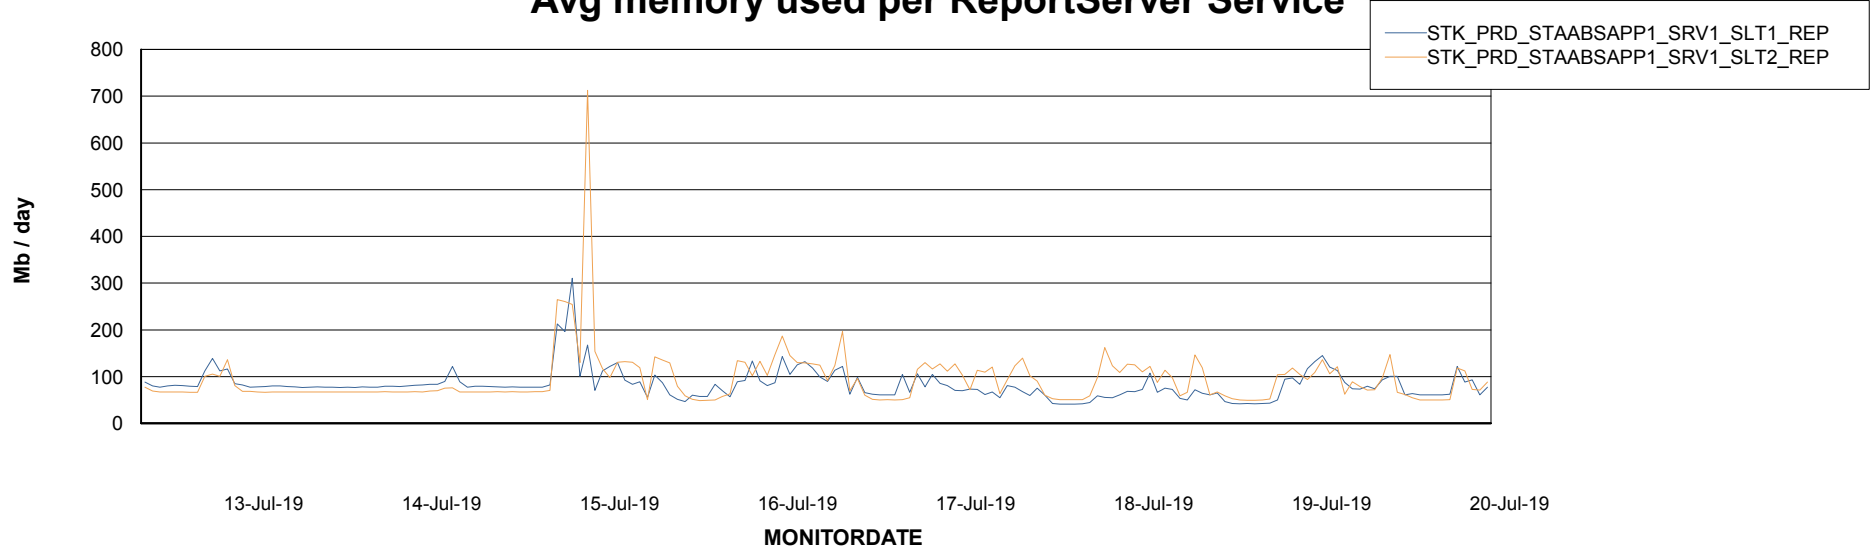

ABSSolute Application ReportServer Services

Avg memory used per ReportServer Service