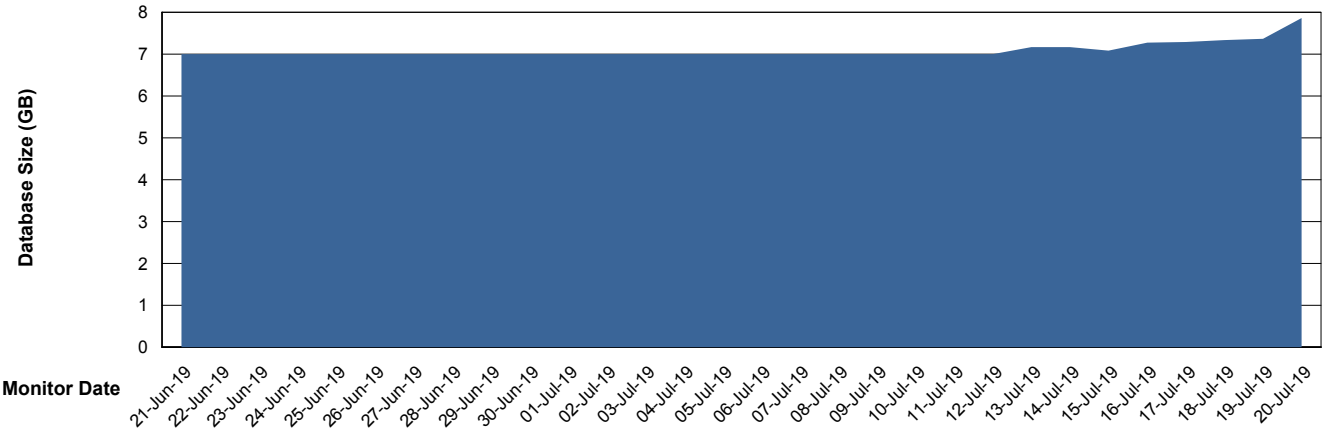

Harddisk Usage SPI_Webserver

	Free disk space on c: (%)	Total disk space on c: (Gb)	Free disk space on d: (%)	Total disk space on d: (Gb)
20-Jul-19	63	79	18	100
19-Jul-19	63	79	18	100
18-Jul-19	63	79	18	100
17-Jul-19	63	79	19	100
16-Jul-19	63	79	19	100
15-Jul-19	63	79	20	100
14-Jul-19	63	79	20	100

Weekly SLA Customer Report

Customer SPI_Production
Database ID 49

Database Performance SPIDB_Production

Weekly SLA Customer Report

Customer SPI_Production
Database ID 49

Database Performance SPIDB_Standby

Weekly SLA Customer Report

Customer SPI_Production
 Database ID 49

DATABASE SIZE SPIDB_Production

Database growth over last month

Database Tablespace SPIDB_Production

Date	Tablespace Name	Filesize (Gb)	Usedsize (Gb)	Percentage free
20-Jul-19	ABSDATA	4	3	25
	INDX	8	4	50
19-Jul-19	ABSDATA	4	3	25
	INDX	8	4	50
18-Jul-19	ABSDATA	4	3	25
	INDX	8	4	50
17-Jul-19	ABSDATA	4	3	25
	INDX	8	4	50
16-Jul-19	ABSDATA	4	3	25
	INDX	8	4	50
15-Jul-19	ABSDATA	4	3	25
	INDX	8	4	50
14-Jul-19	ABSDATA	4	3	25
	INDX	8	4	50