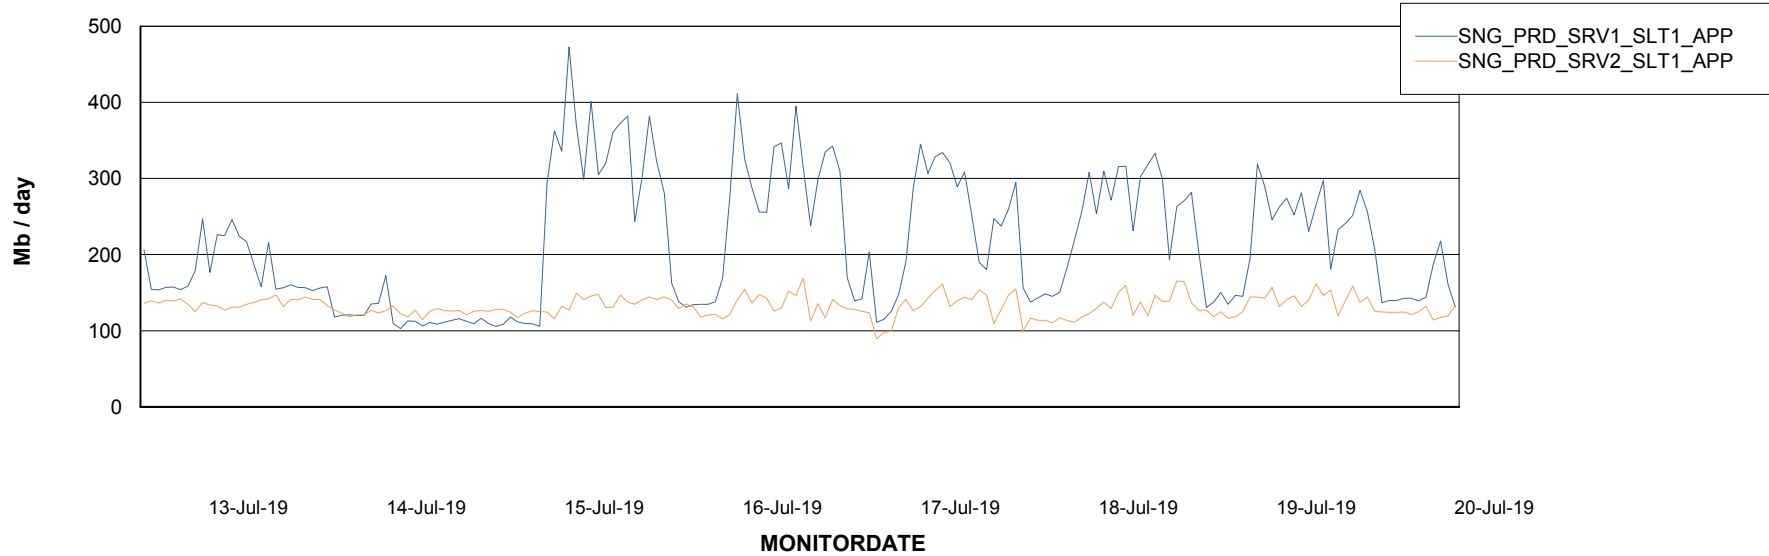

ABSSolute Application Server Services

Avg memory used per ABS Server Service