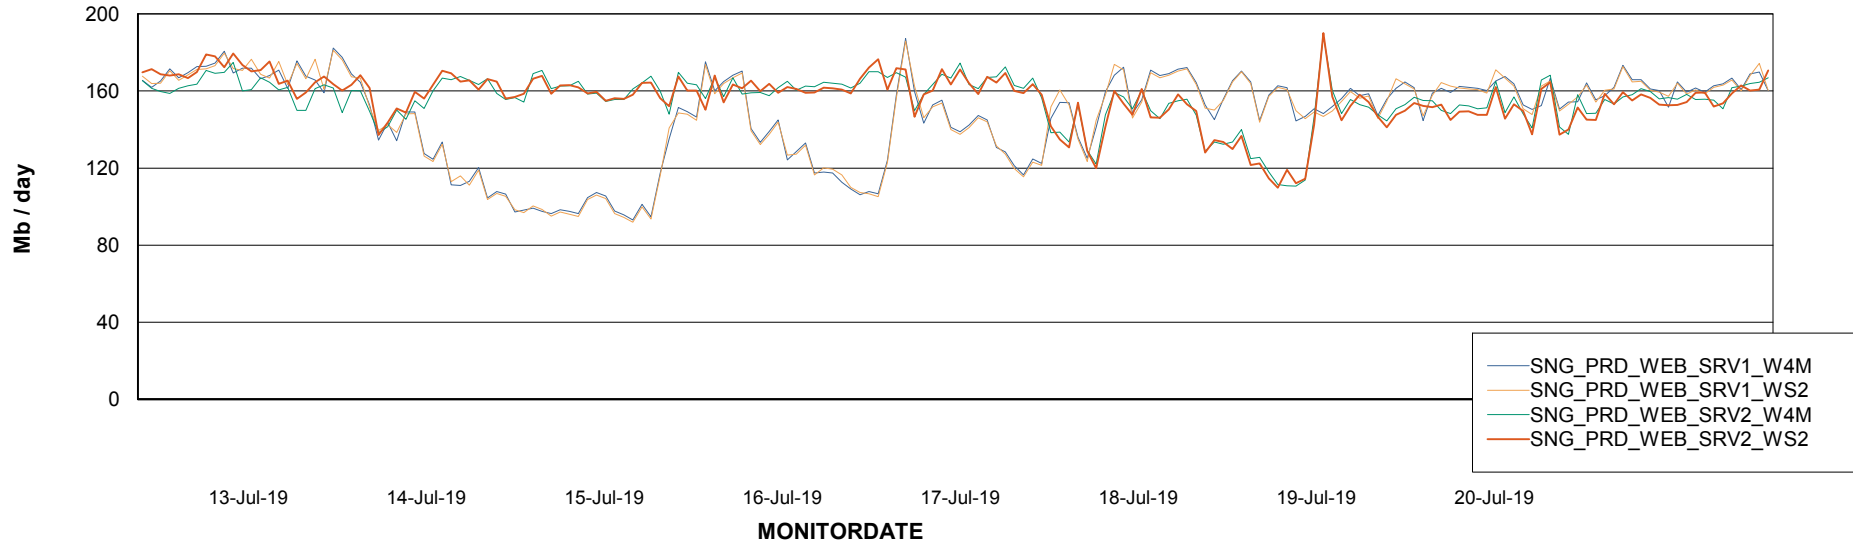

ABSSolute Application ReportServer Services

Avg memory used per ReportServer Service

Weekly SLA Customer Report

Customer SNG_Production
Database ID 70

ABSSolute Web Component Services

Avg memory used per ABS Web component