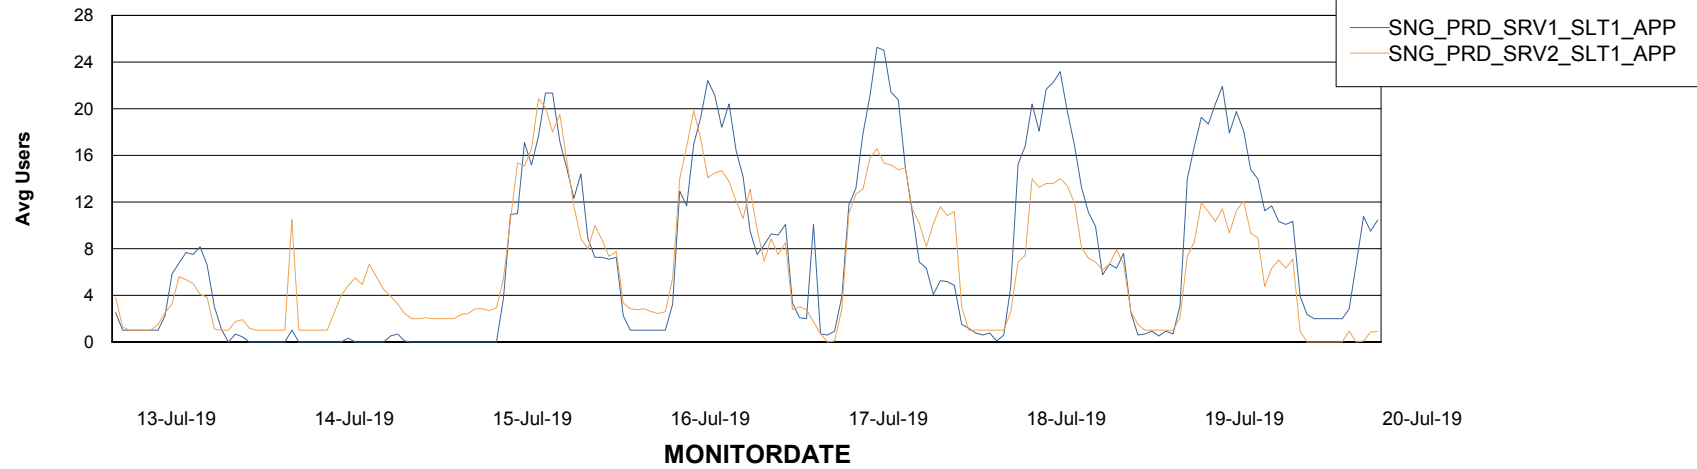

Database Tablespace SNGDB_Production

Date	Tablespace Name	Filesize (Gb)	Usedsize (Gb)	Percentage free
20-Jul-19	ABSDATA	24	20	17
	INDX	75	65	13
19-Jul-19	ABSDATA	24	20	17
	INDX	75	65	13
18-Jul-19	ABSDATA	24	20	17
	INDX	75	65	13
17-Jul-19	ABSDATA	24	20	17
	INDX	75	65	13
16-Jul-19	ABSDATA	24	20	17
	INDX	75	65	13
15-Jul-19	ABSDATA	24	20	17
	INDX	75	65	13
14-Jul-19	ABSDATA	24	20	17
	INDX	75	65	13

Weekly SLA Customer Report

Customer SNG_Production
Database ID 70

ABSSolute Application Server Services

Avg memory used per ABS Server Service

Avg users per day per ABS server

Weekly SLA Customer Report

Customer SNG_Production
Database ID 70