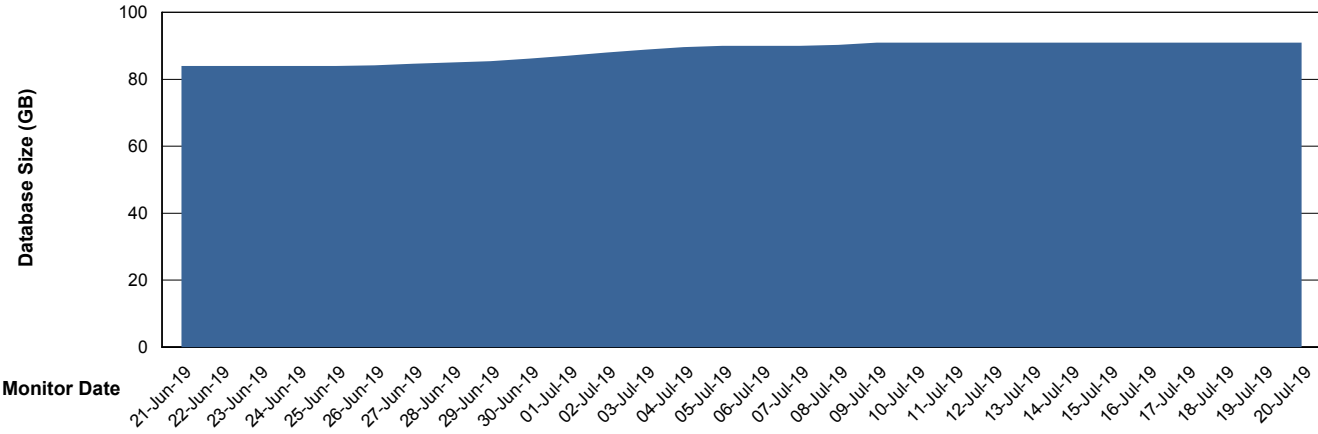

Weekly SLA Customer Report

Customer SNG_Production
Database ID 70

Database Performance SNGDB_Production

Weekly SLA Customer Report

Customer SNG_Production
 Database ID 70

DATABASE SIZE SNGDB_Production

Database growth over last month

Database Tablespace SNGDB_Production

Date	Tablespace Name	Filesize (Gb)	Usedsize (Gb)	Percentage free
20-Jul-19	ABSDATA	24	20	17
	INDX	75	65	13
19-Jul-19	ABSDATA	24	20	17
	INDX	75	65	13
18-Jul-19	ABSDATA	24	20	17
	INDX	75	65	13
17-Jul-19	ABSDATA	24	20	17
	INDX	75	65	13
16-Jul-19	ABSDATA	24	20	17
	INDX	75	65	13
15-Jul-19	ABSDATA	24	20	17
	INDX	75	65	13
14-Jul-19	ABSDATA	24	20	17
	INDX	75	65	13