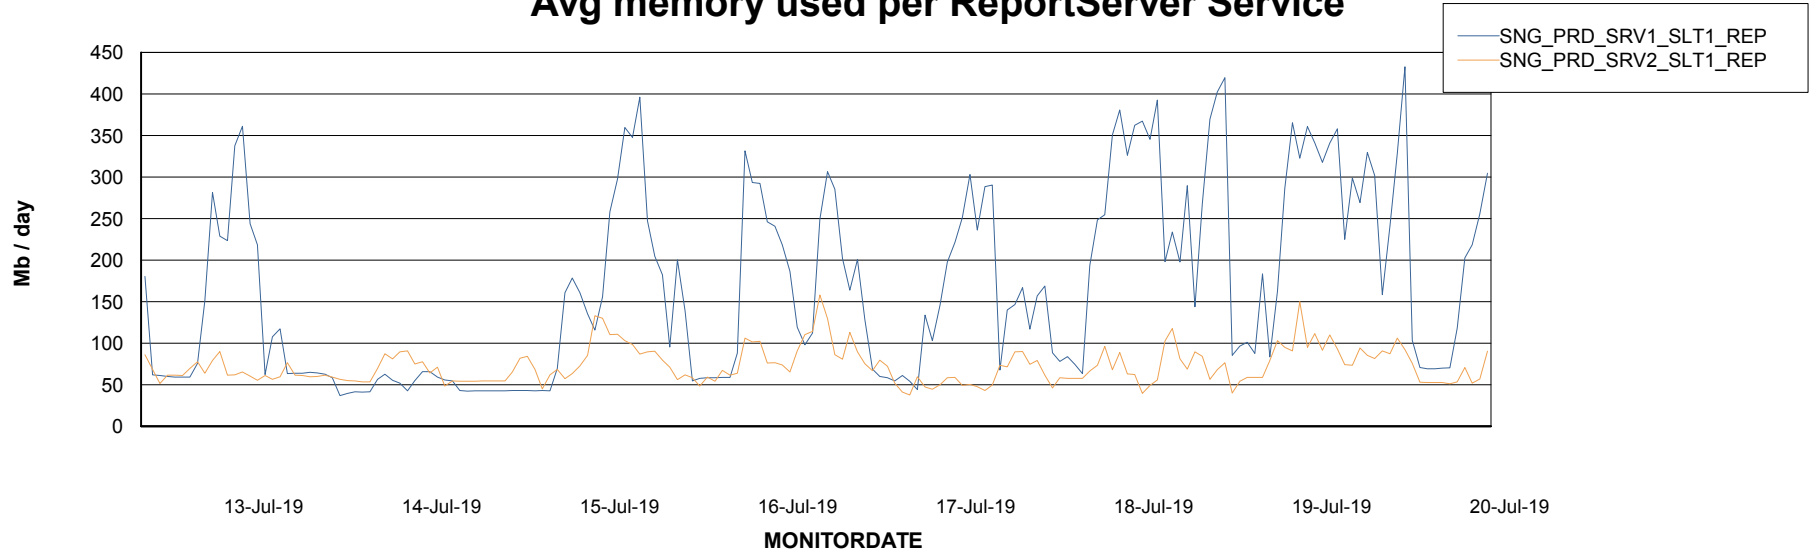

ABSSolute Application ReportServer Services

Avg memory used per ReportServer Service