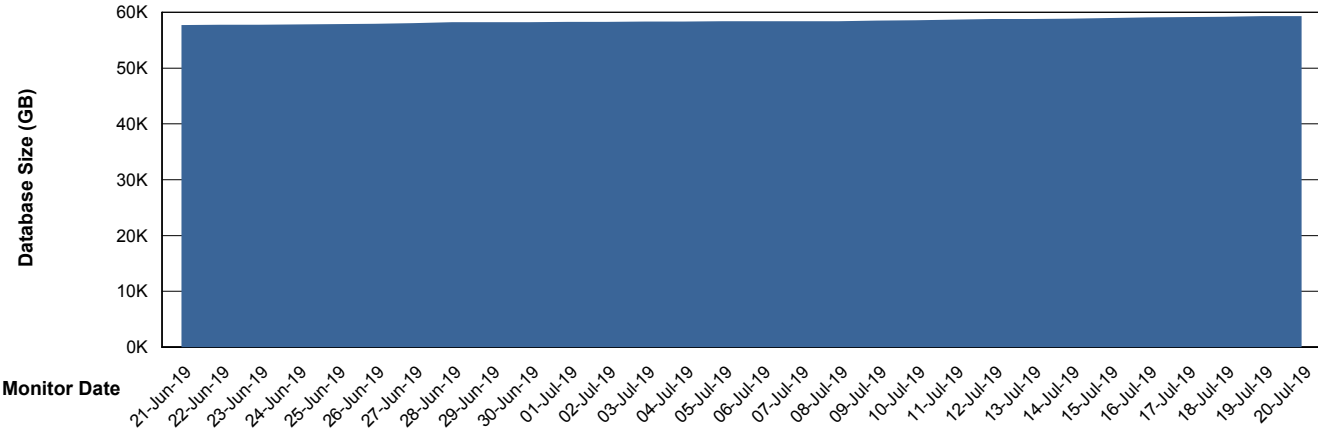

Weekly SLA Customer Report

Customer RSS Production
Database ID 52

Database Performance RSSDB_Production

Weekly SLA Customer Report

Customer RSS Production
Database ID 52

Database Performance RSSDB_Standby

Weekly SLA Customer Report

Customer RSS Production
 Database ID 52

DATABASE SIZE RSSDB_Production

Database growth over last month

Database Tablespace RSSDB_Production

Date	Tablespace Name	Filesize (Gb)	Usedsize (Gb)	Percentage free
20-Jul-19	ABSDATA	30,000	24,692	18
	INDX	40,000	33,288	17
19-Jul-19	ABSDATA	30,000	24,692	18
	INDX	40,000	33,288	17
18-Jul-19	ABSDATA	30,000	24,691	18
	INDX	40,000	33,199	17
17-Jul-19	ABSDATA	30,000	24,675	18
	INDX	40,000	33,165	17
16-Jul-19	ABSDATA	30,000	24,666	18
	INDX	40,000	33,059	17
15-Jul-19	ABSDATA	30,000	24,650	18
	INDX	40,000	33,033	17
14-Jul-19	ABSDATA	30,000	24,514	18
	INDX	40,000	33,029	17