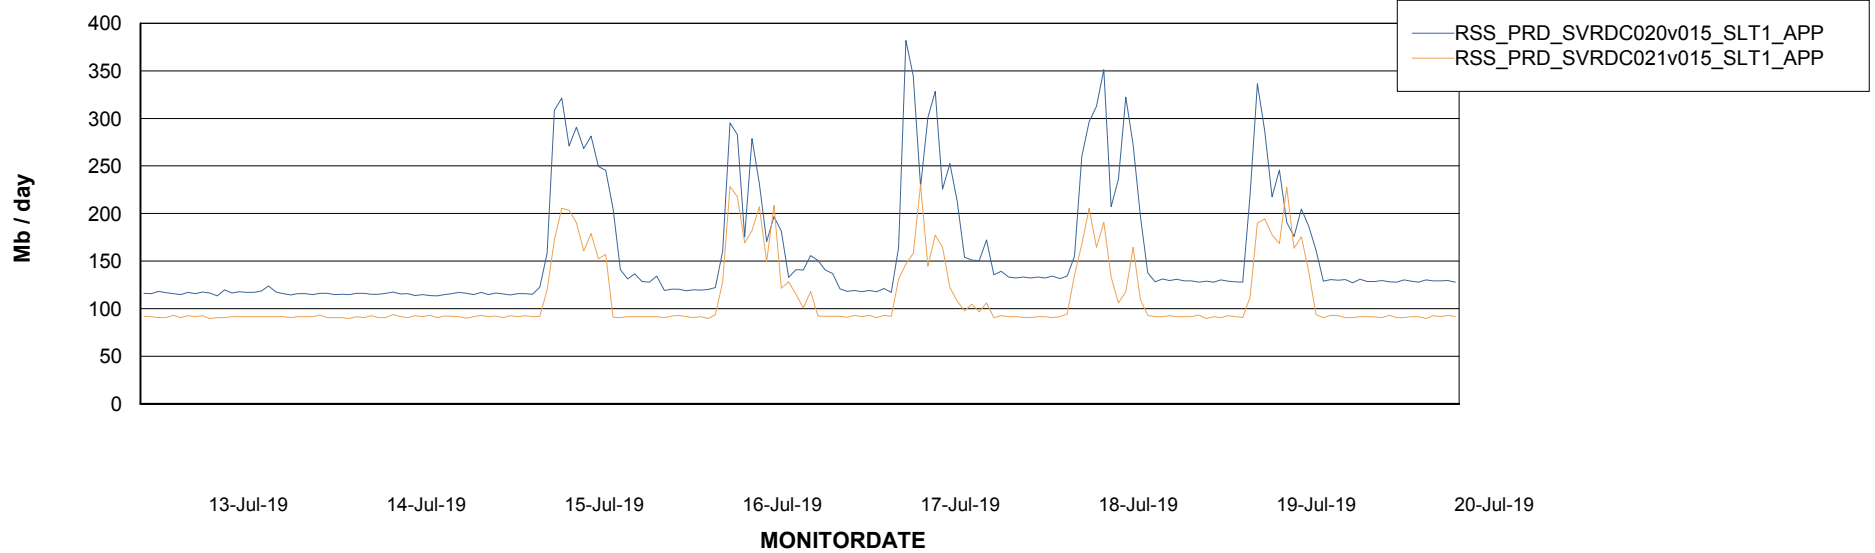

ABSSolute Application Server Services

Avg memory used per ABS Server Service