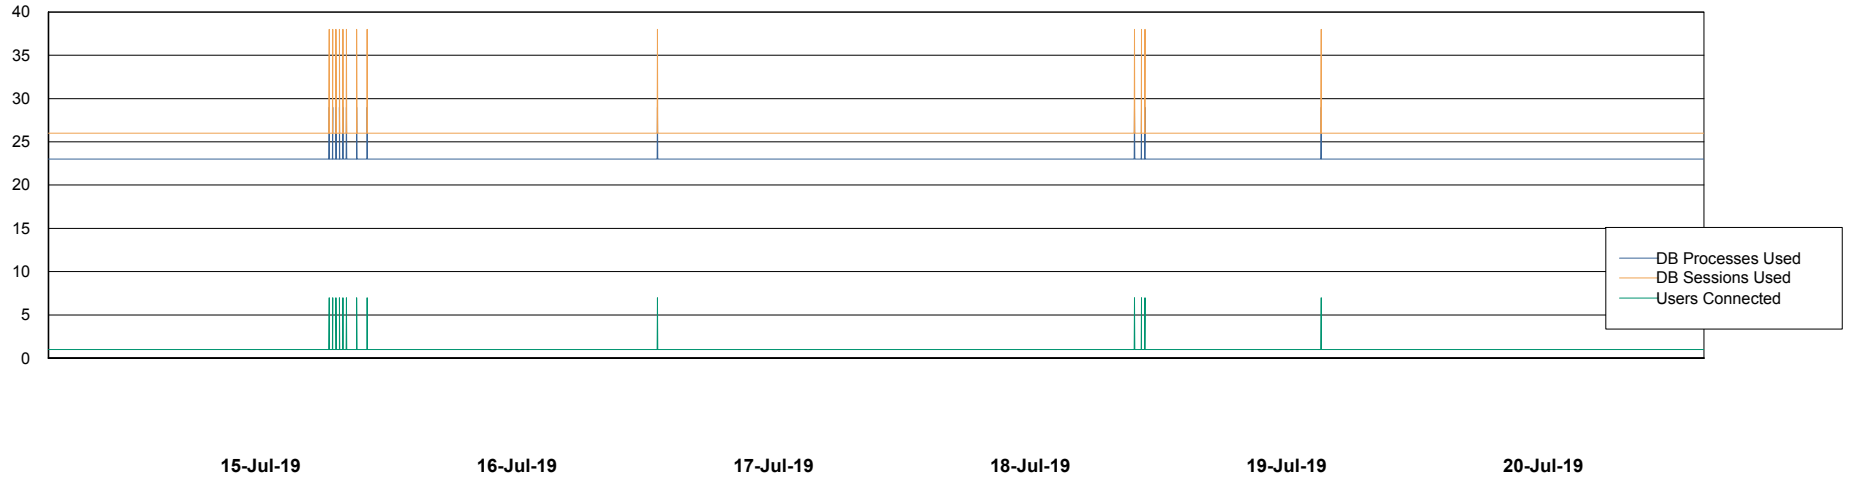

Weekly SLA Customer Report

Customer RSS Production
Database ID 52

Database Performance RSSDB_Production

Weekly SLA Customer Report

Customer RSS Production
Database ID 52

Database Performance RSSDB_Standby

Weekly SLA Customer Report