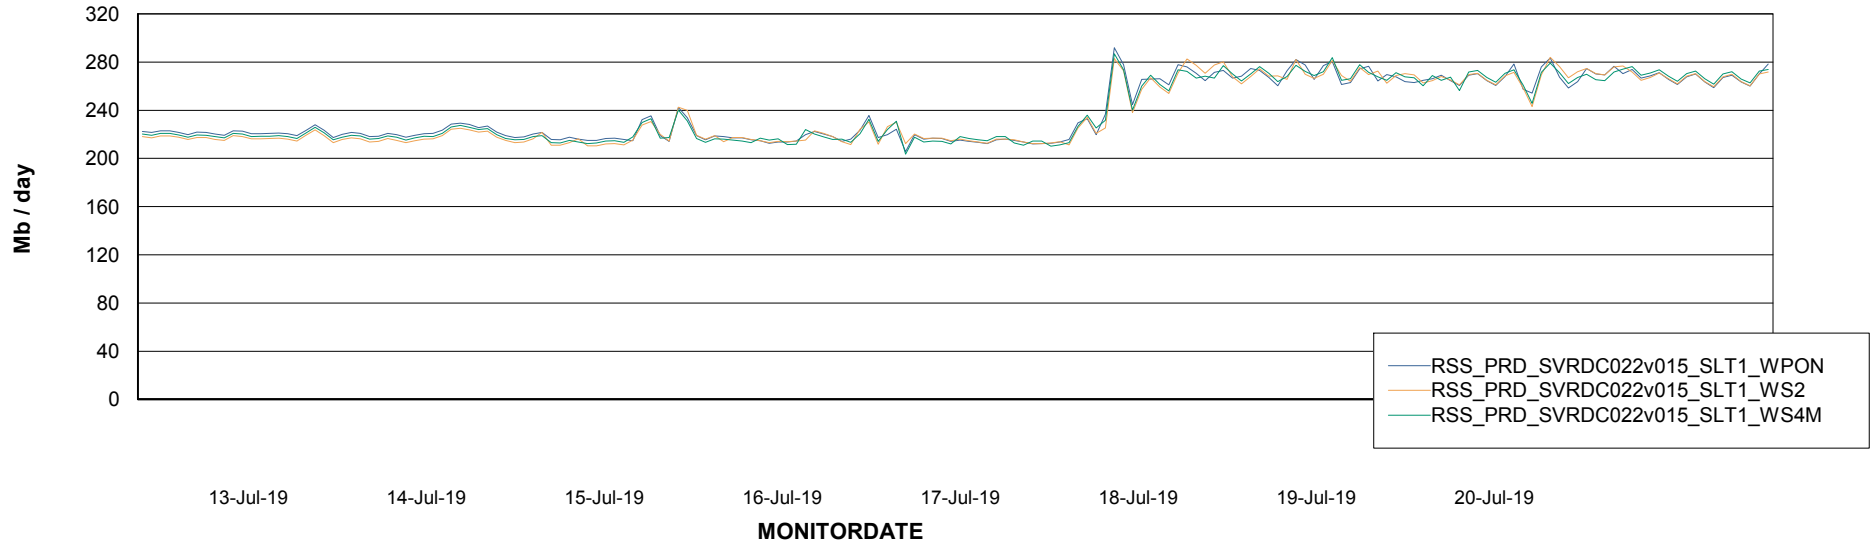

ABSSolute Application ReportServer Services

Avg memory used per ReportServer Service

Weekly SLA Customer Report

Customer RSS Production
Database ID 52

ABSSolute Web Component Services

Avg memory used per ABS Web component