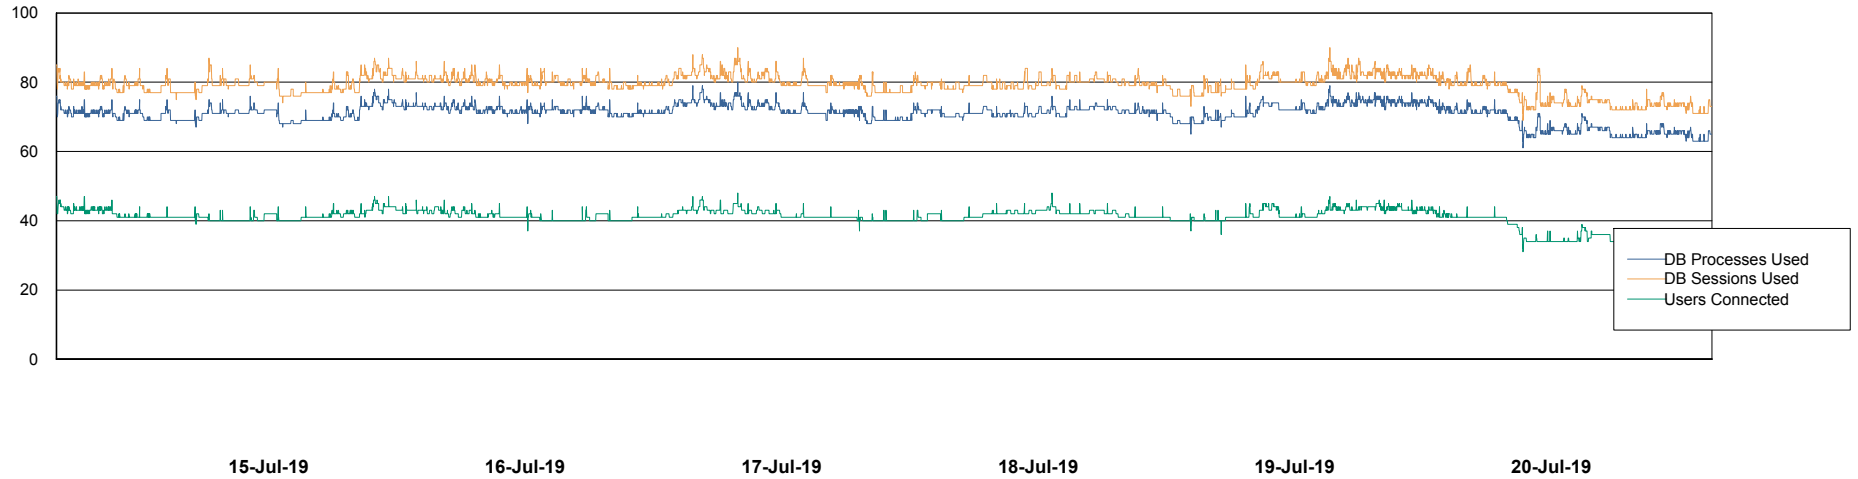

Database Performance RSSDB_Production