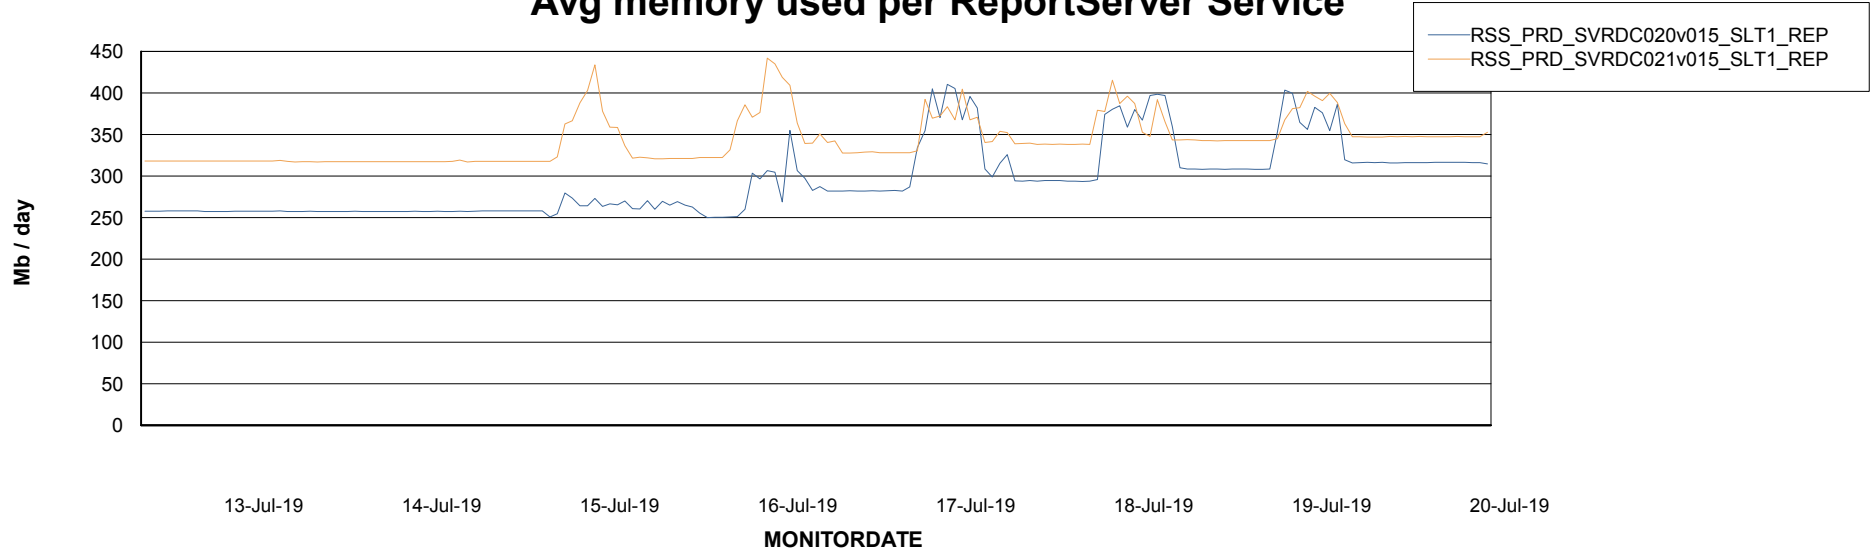

ABSSolute Application ReportServer Services

Avg memory used per ReportServer Service