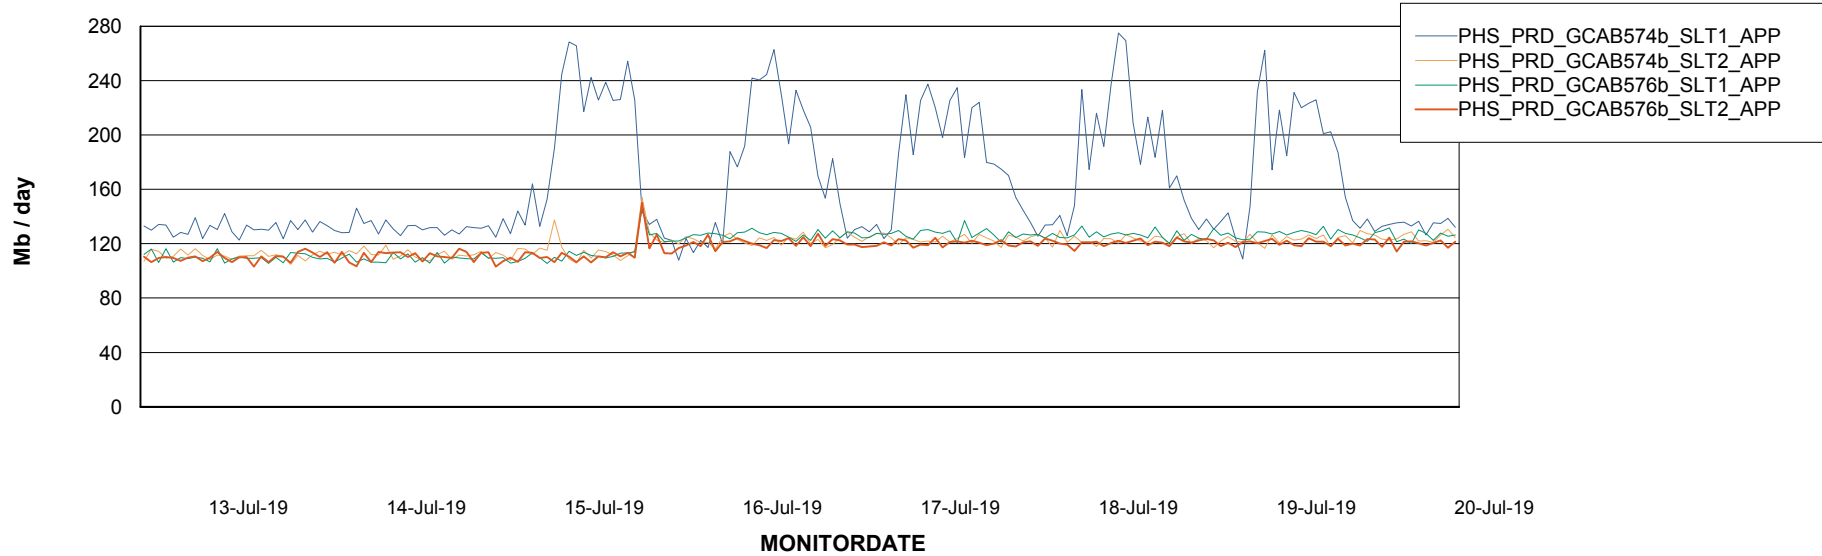

ABSSolute Application Server Services

Avg memory used per ABS Server Service