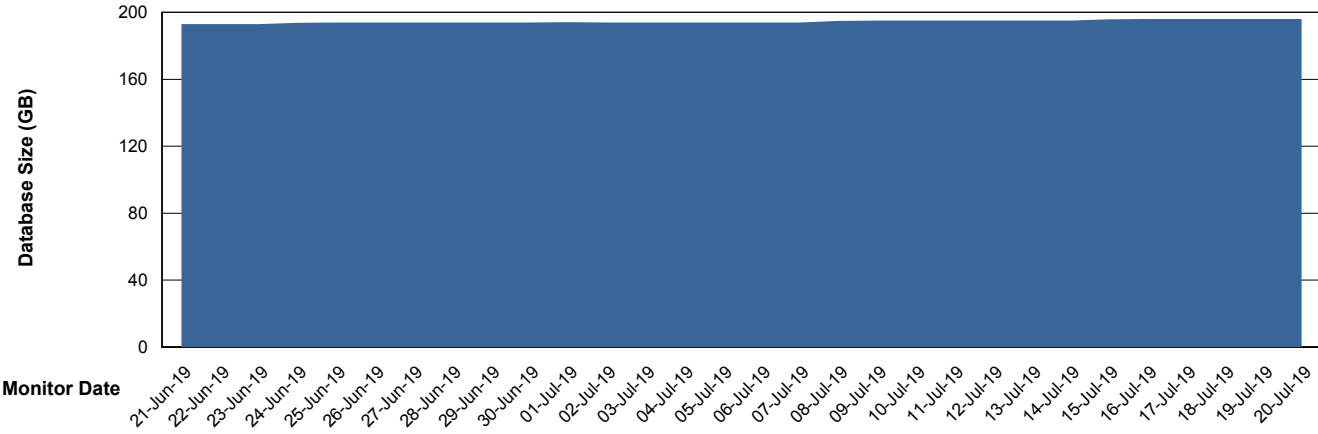

DATABASE SIZE PHSDB_Production

Database growth over last month

Database Tablespace PHSDB_Production

Date	Tablespace Name	Filesize (Gb)	Usedsize (Gb)	Percentage free
20-Jul-19	ABSDATA	216	184	15
	INDX	14	11	21
19-Jul-19	ABSDATA	216	184	15
	INDX	14	11	21
18-Jul-19	ABSDATA	216	184	15
	INDX	14	11	21
17-Jul-19	ABSDATA	216	184	15
	INDX	14	11	21
16-Jul-19	ABSDATA	216	184	15
	INDX	14	11	21
15-Jul-19	ABSDATA	216	183	15
	INDX	14	11	21
14-Jul-19	ABSDATA	216	183	15
	INDX	14	11	21