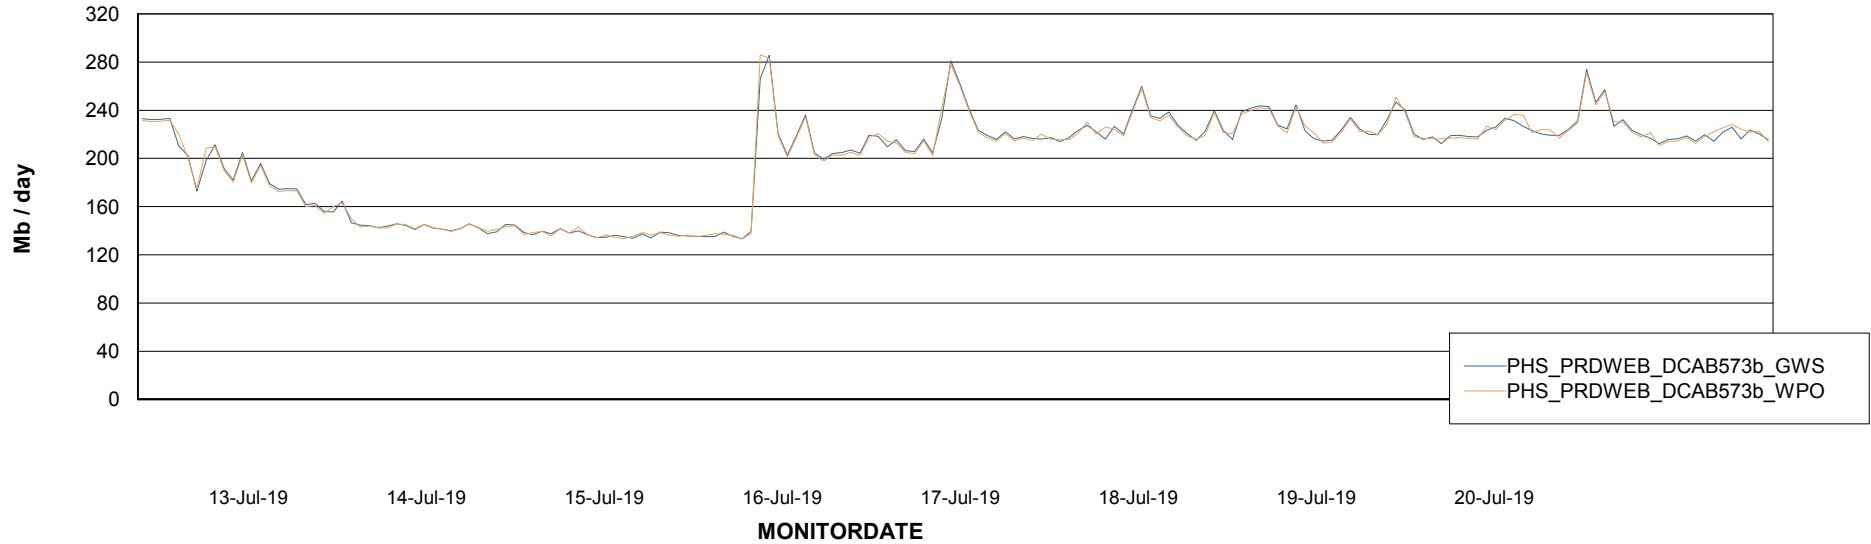

ABSSolute Web Component Services

Avg memory used per ABS Web component