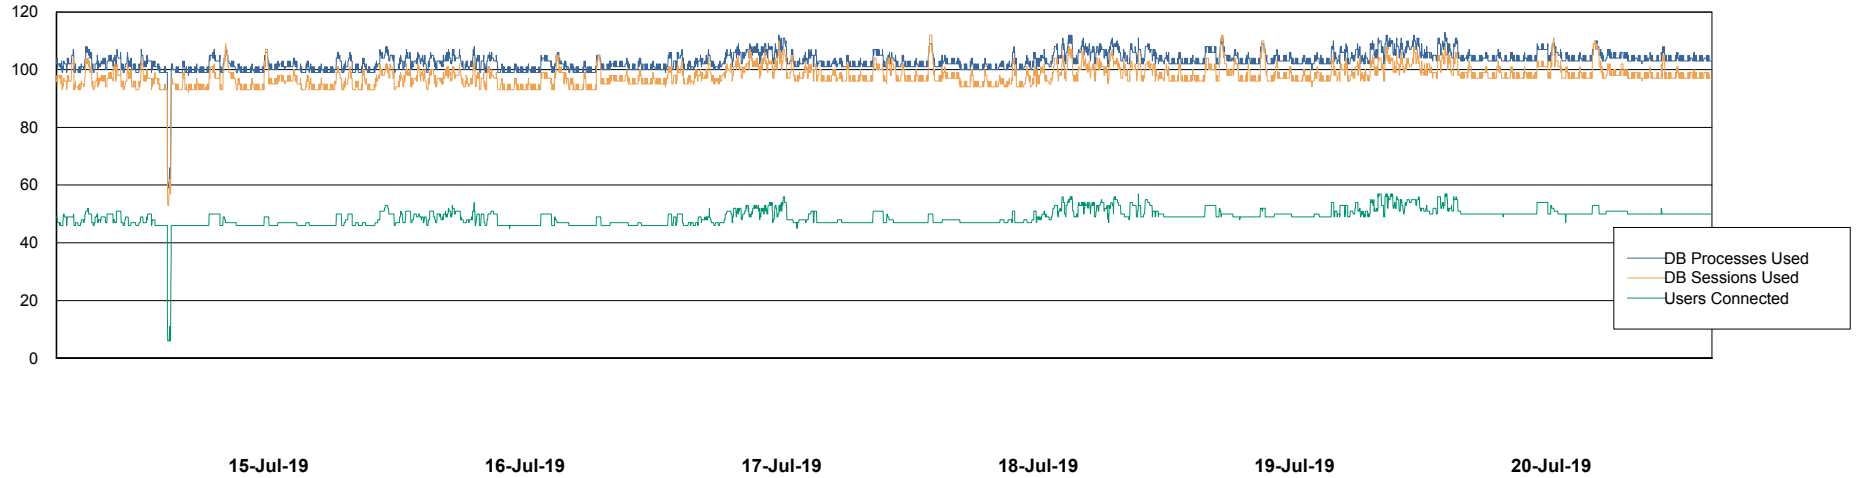

Database Performance PHSDB_Production