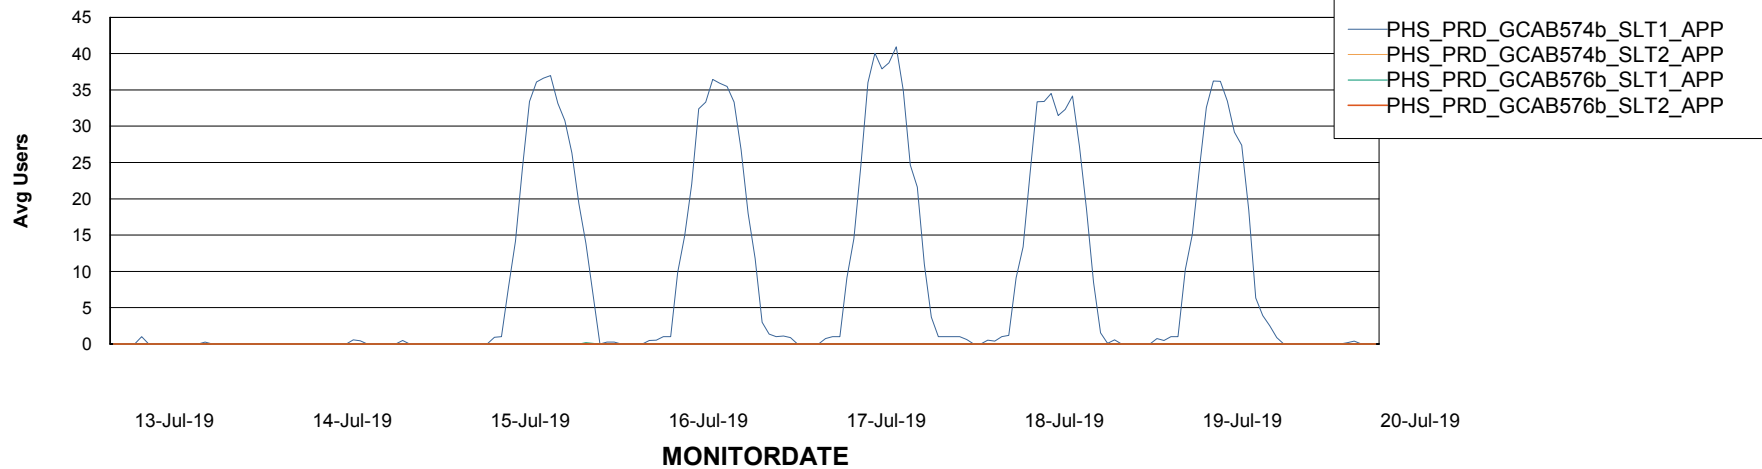

Avg users per day per ABS server