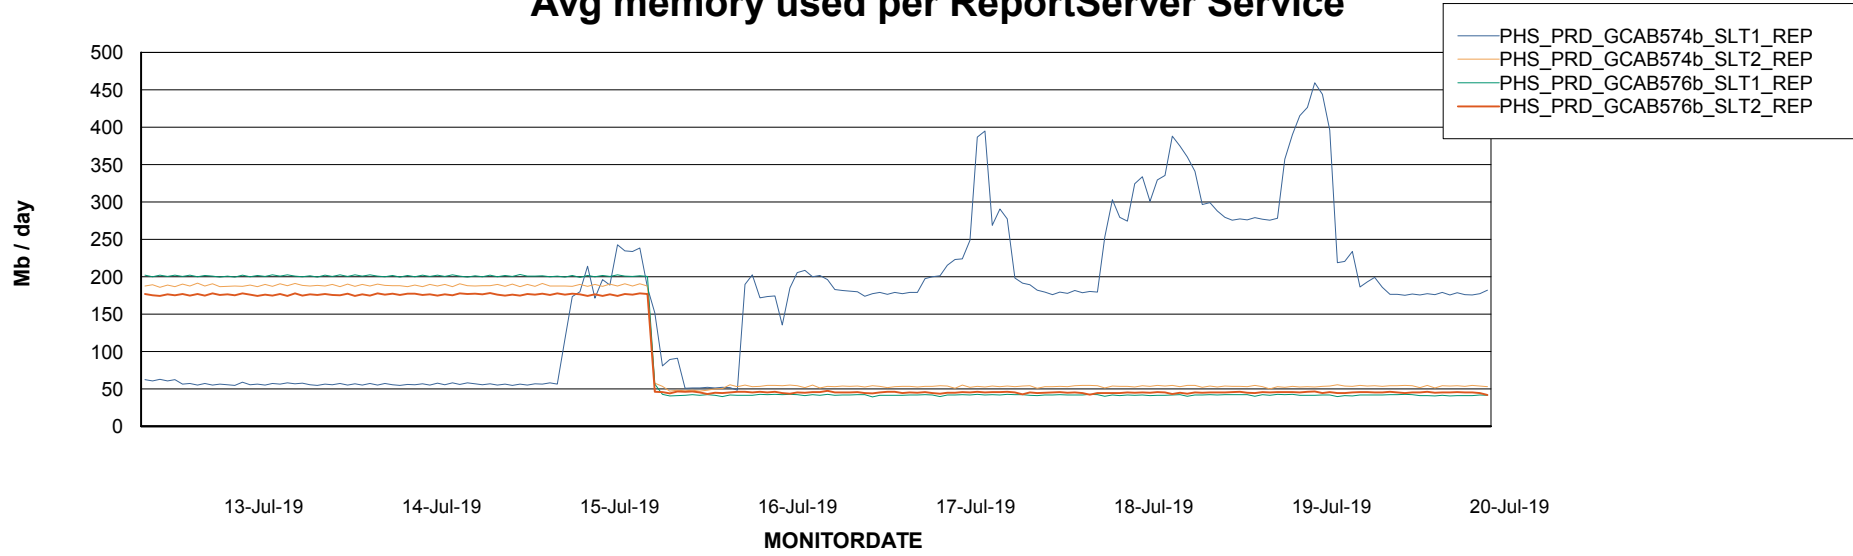

ABSSolute Application ReportServer Services

Avg memory used per ReportServer Service