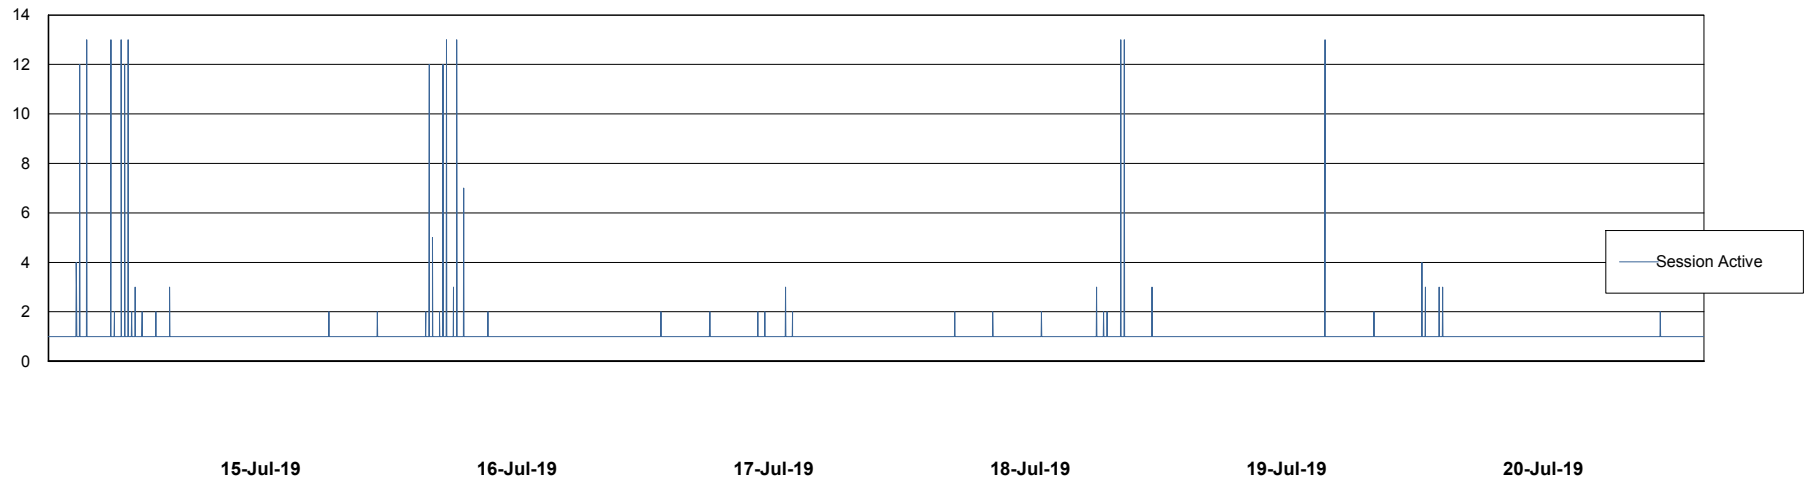

Weekly SLA Customer Report

Customer PCO Production
Database ID 44

Database Performance PCODB_Production

Weekly SLA Customer Report

Customer PCO Production
Database ID 44

Database Performance PCODB_Standby

Weekly SLA Customer Report