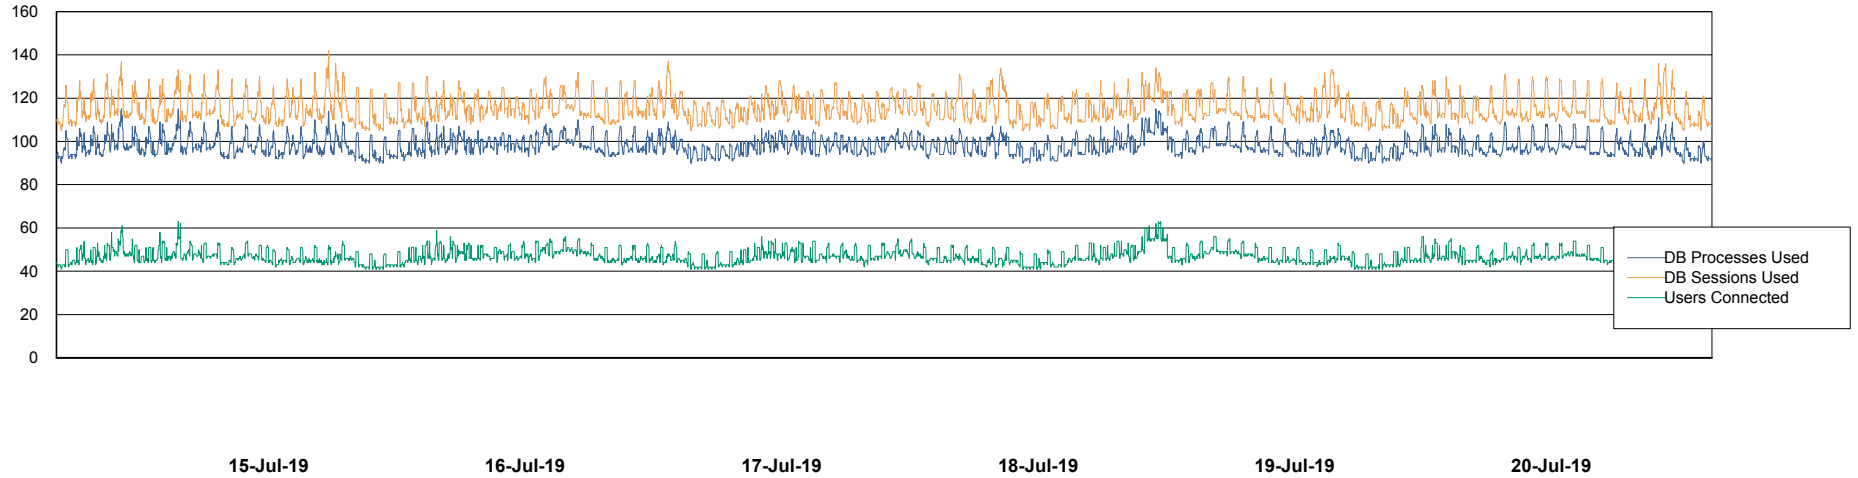

Database Performance PCODB_Production