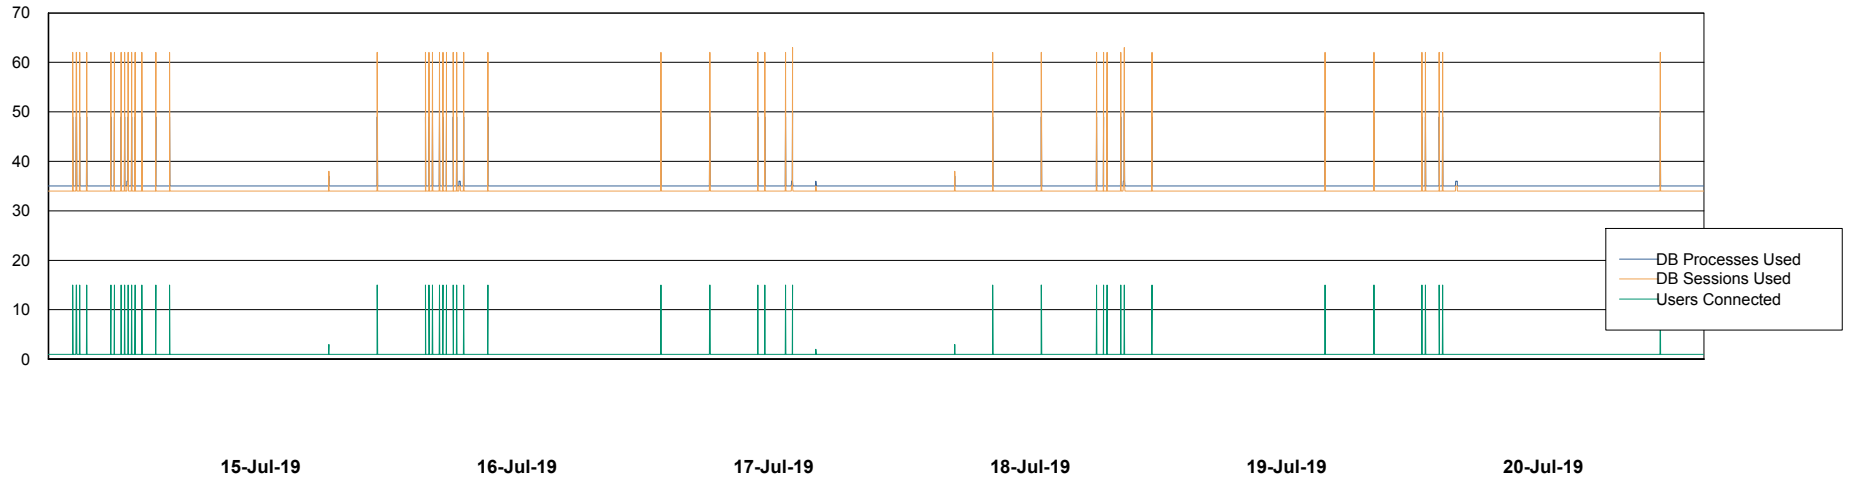

Weekly SLA Customer Report

Customer PCO Production
Database ID 44

Database Performance PCODB_Production

Weekly SLA Customer Report

Customer PCO Production
Database ID 44

Database Performance PCODB_Standby

Weekly SLA Customer Report