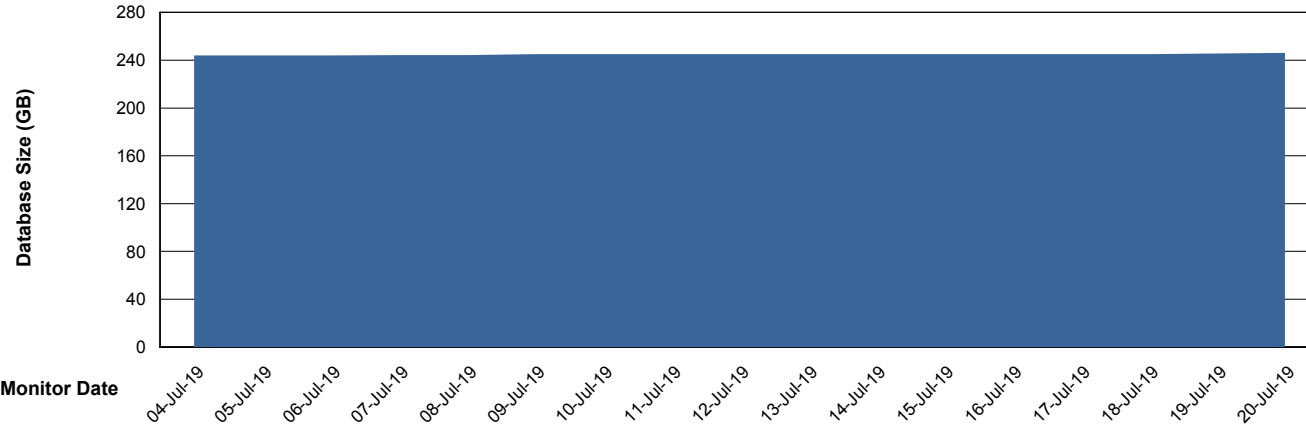

DATABASE SIZE PCODB_Production

Database growth over last month

Database Tablespace PCODB_Production

Date	Tablespace Name	Filesize (Gb)	Usedsize (Gb)	Percentage free
20-Jul-19	ABSDATA	150	88	41
	INDX	200	125	38
19-Jul-19	ABSDATA	150	88	41
	INDX	200	125	38
18-Jul-19	ABSDATA	150	88	41
	INDX	200	125	38
17-Jul-19	ABSDATA	150	88	41
	INDX	200	124	38
16-Jul-19	ABSDATA	150	88	41
	INDX	200	124	38
15-Jul-19	ABSDATA	150	88	41
	INDX	200	124	38
14-Jul-19	ABSDATA	150	88	41
	INDX	200	124	38