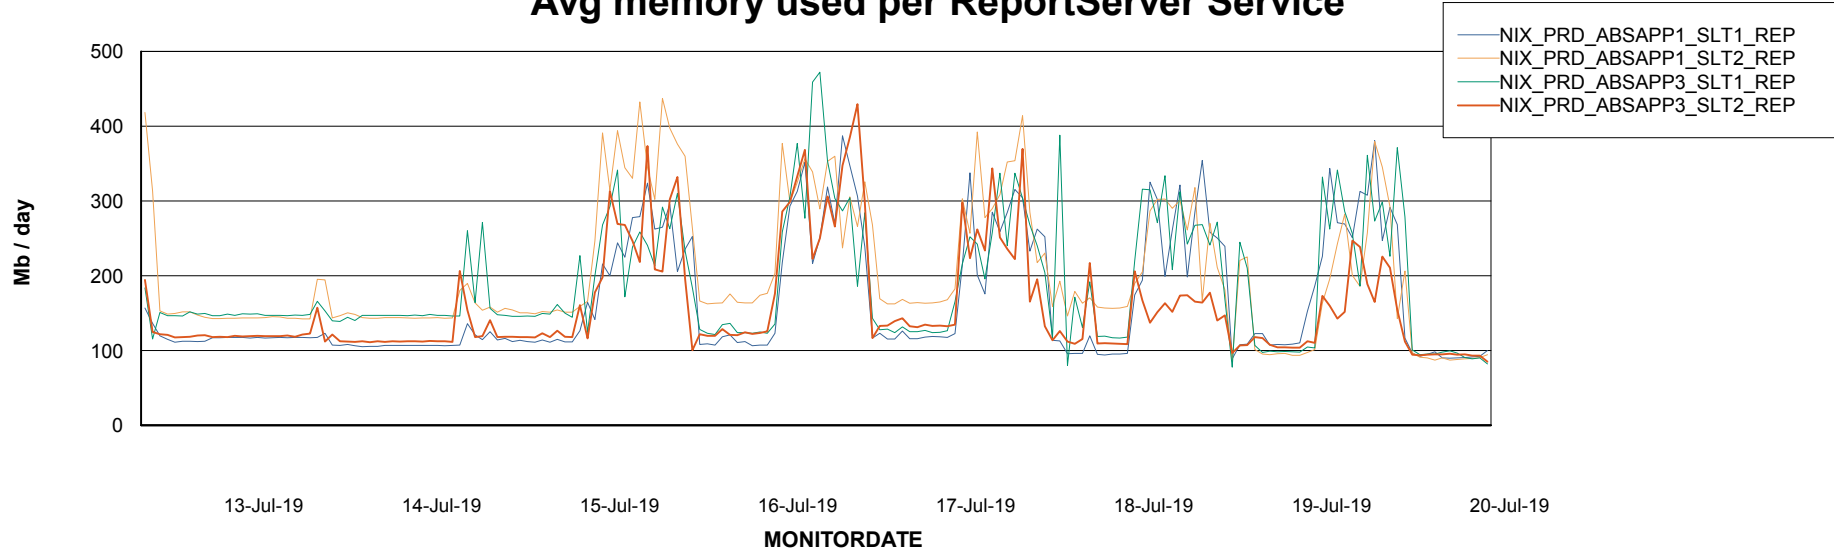

Avg users per day per ABS server

Weekly SLA Customer Report

Customer NIX_Production
Database ID 51

ABSSolute Application ReportServer Services

Avg memory used per ReportServer Service

Weekly SLA Customer Report