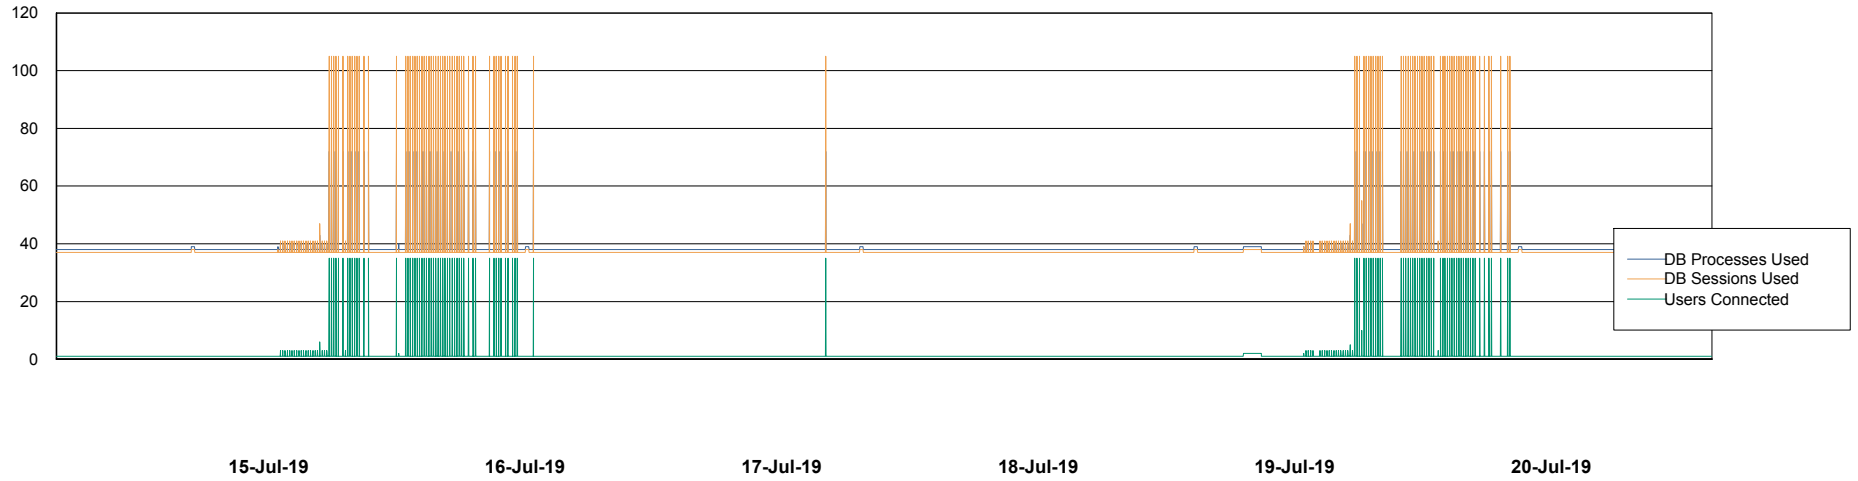

Weekly SLA Customer Report

Customer NIX_Production
Database ID 51

Database Performance NIXDB_BI

Weekly SLA Customer Report

Customer NIX_Production
Database ID 51

Database Performance NIXDB_Production

Weekly SLA Customer Report

Customer NIX_Production
Database ID 51

Database Performance NIXDB_Standby

Weekly SLA Customer Report

Customer NIX_Production
Database ID 51

DATABASE SIZE NIXDB_BI

Database growth over last month

DATABASE SIZE NIXDB_Production