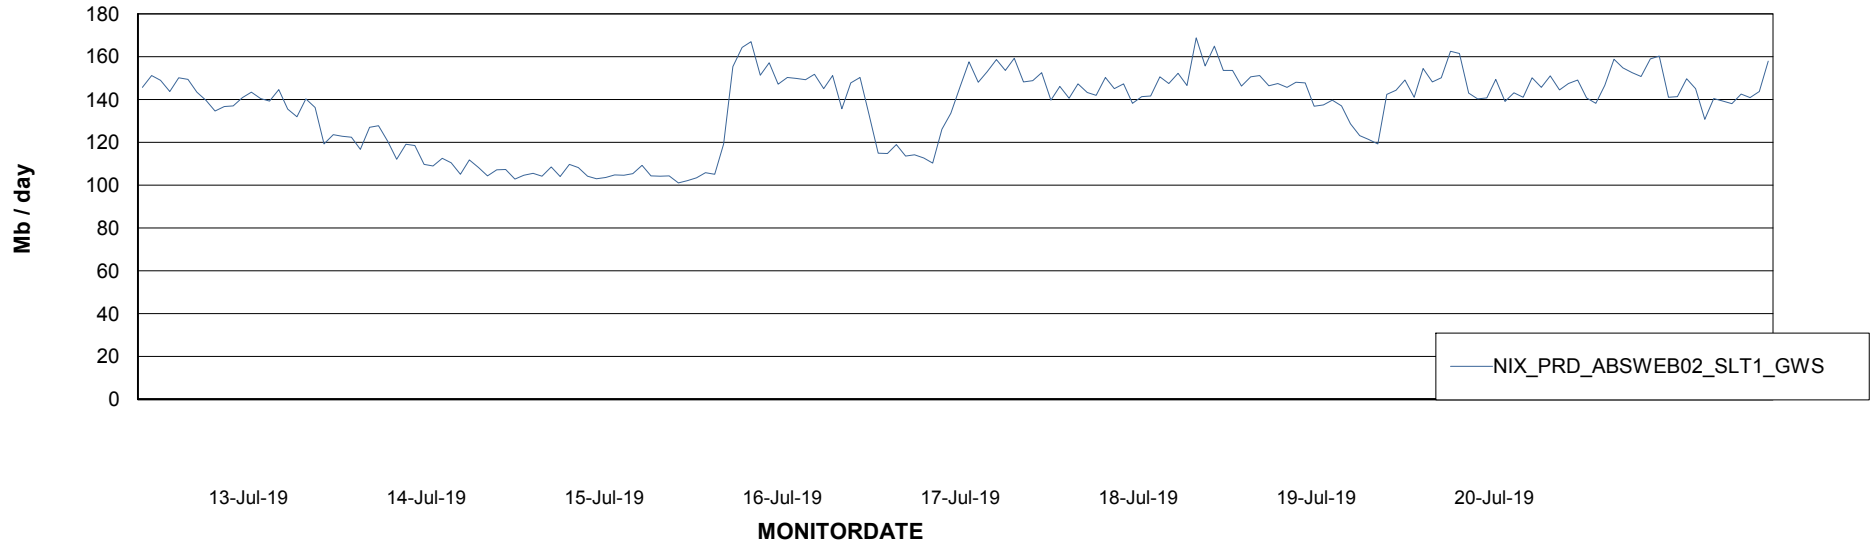

ABSSolute Web Component Services

Avg memory used per ABS Web component