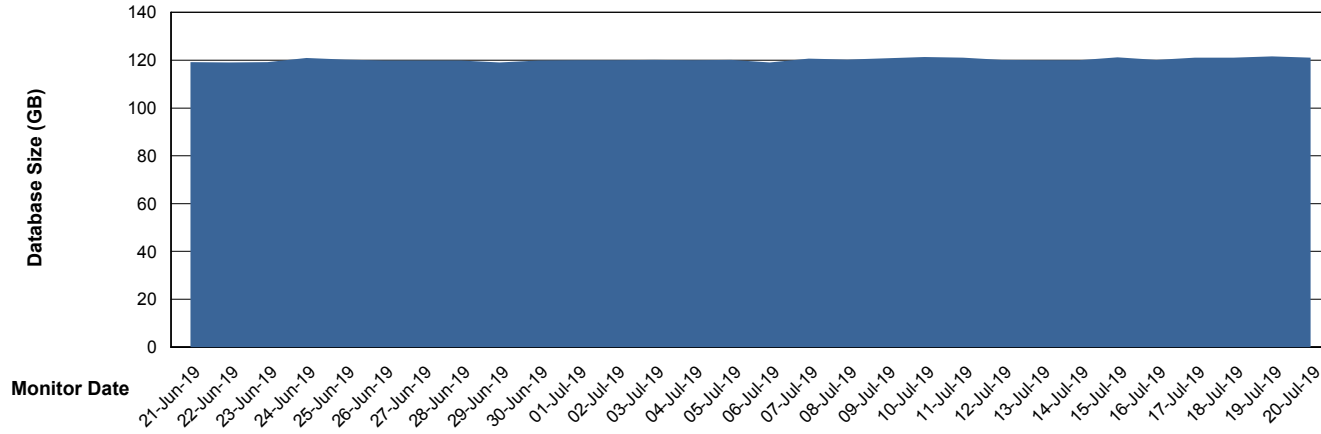

Weekly SLA Customer Report

Customer NIX_Production
Database ID 51

Database Performance NIXDB_BI

Weekly SLA Customer Report

Customer NIX_Production
Database ID 51

Database Performance NIXDB_Production

Weekly SLA Customer Report

Customer NIX_Production
Database ID 51

Database Performance NIXDB_Standby

Weekly SLA Customer Report

Customer NIX_Production
Database ID 51

DATABASE SIZE NIXDB_BI

Database growth over last month

DATABASE SIZE NIXDB_Production

Database growth over last month

Weekly SLA Customer Report

Customer NIX_Production
 Database ID 51

Database Tablespace NIXDB_BI

Date	Tablespace Name	Filesize (Gb)	Usedsize (Gb)	Percentage free
20-Jul-19	ABSDATA	72	59	18
	INDX	72	59	18
19-Jul-19	ABSDATA	72	59	18
	INDX	72	59	18
18-Jul-19	ABSDATA	72	59	18
	INDX	72	59	18
17-Jul-19	ABSDATA	72	59	18
	INDX	72	59	18
16-Jul-19	ABSDATA	72	59	18
	INDX	72	59	18
15-Jul-19	ABSDATA	72	59	18
	INDX	72	59	18
14-Jul-19	ABSDATA	72	59	18
	INDX	72	59	18