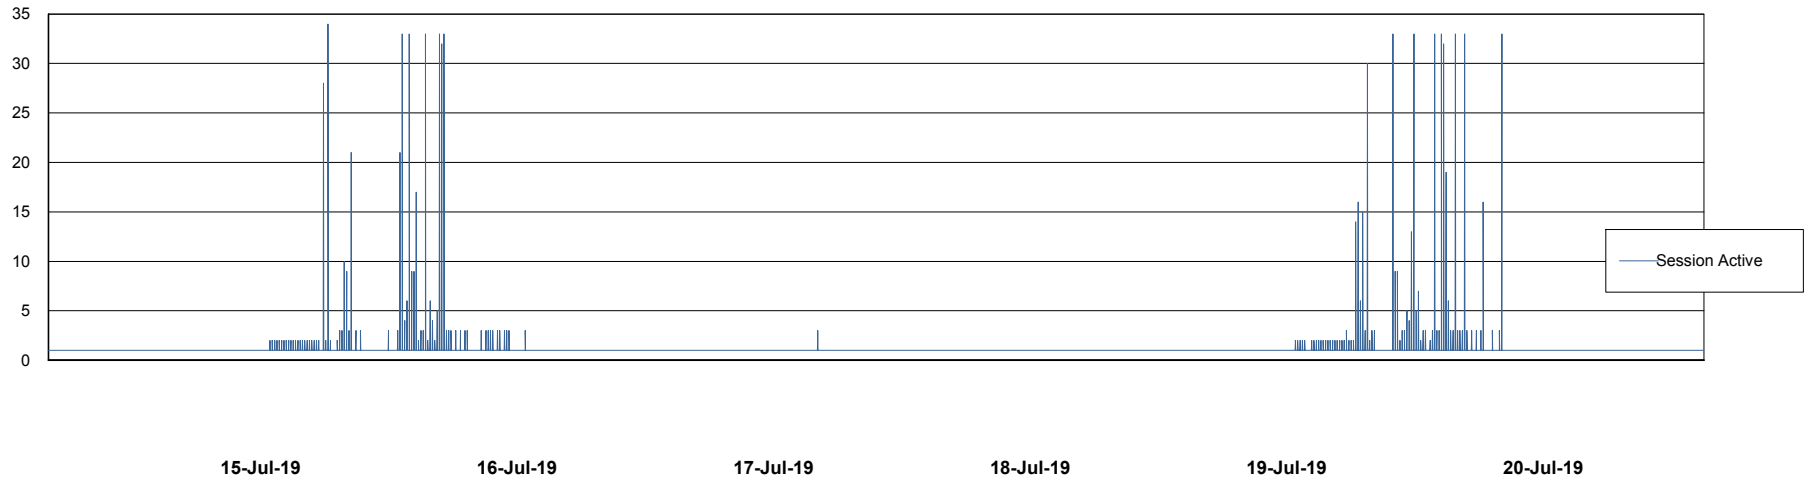

Database Performance NIXDB_Standby