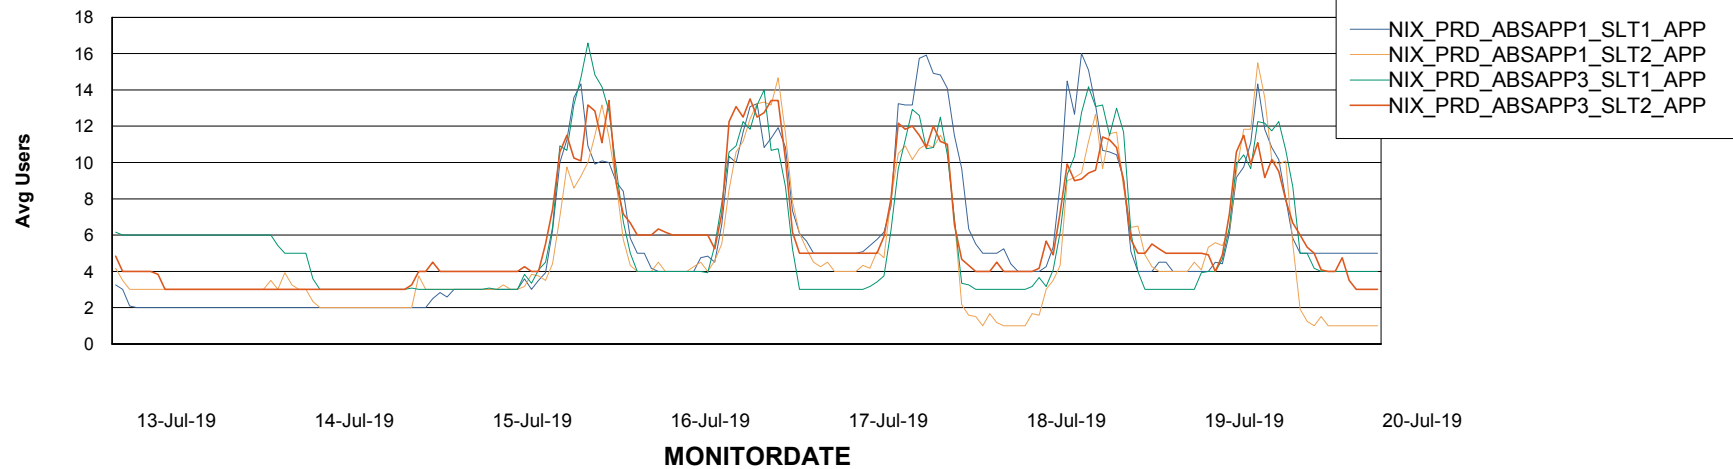

Avg users per day per ABS server