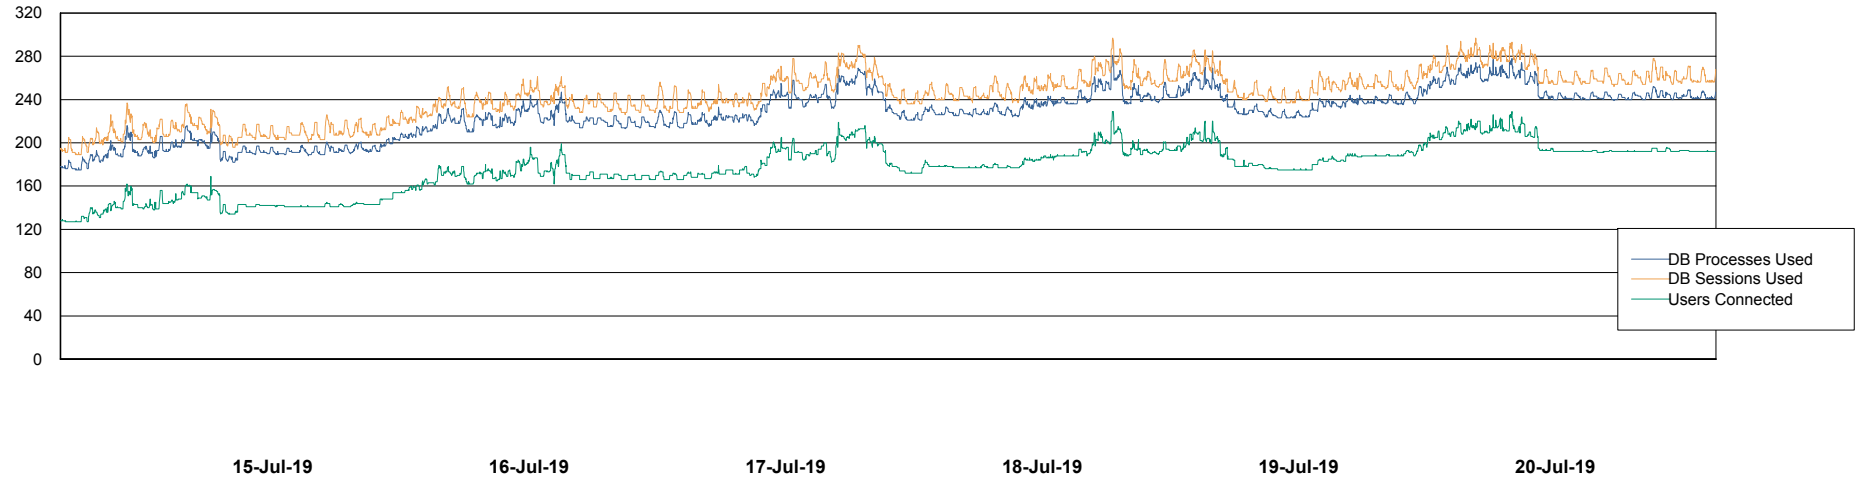

Weekly SLA Customer Report

Customer NIX_Production
Database ID 51

Database Performance NIXDB_BI

Weekly SLA Customer Report

Customer NIX_Production
Database ID 51

Database Performance NIXDB_Production

Weekly SLA Customer Report