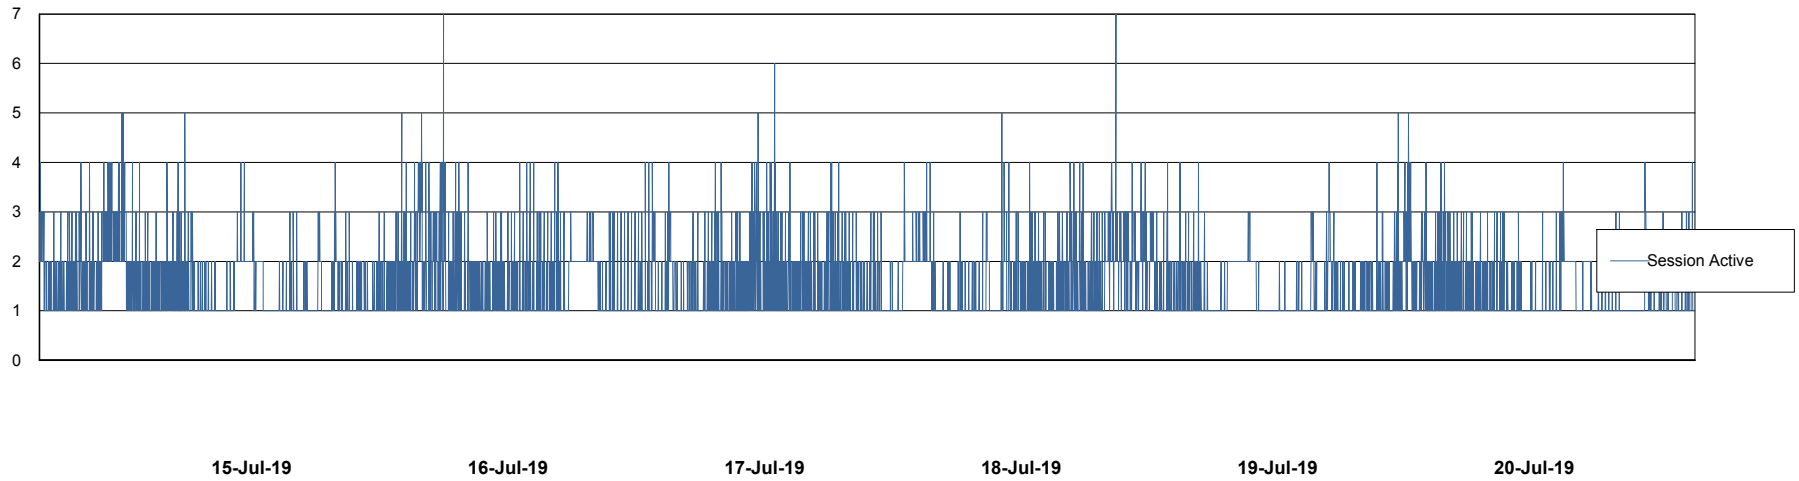

Weekly SLA Customer Report

Customer NIX_Production
Database ID 51

Database Performance NIXDB_BI

Weekly SLA Customer Report

Customer NIX_Production
Database ID 51

Database Performance NIXDB_Production

Weekly SLA Customer Report