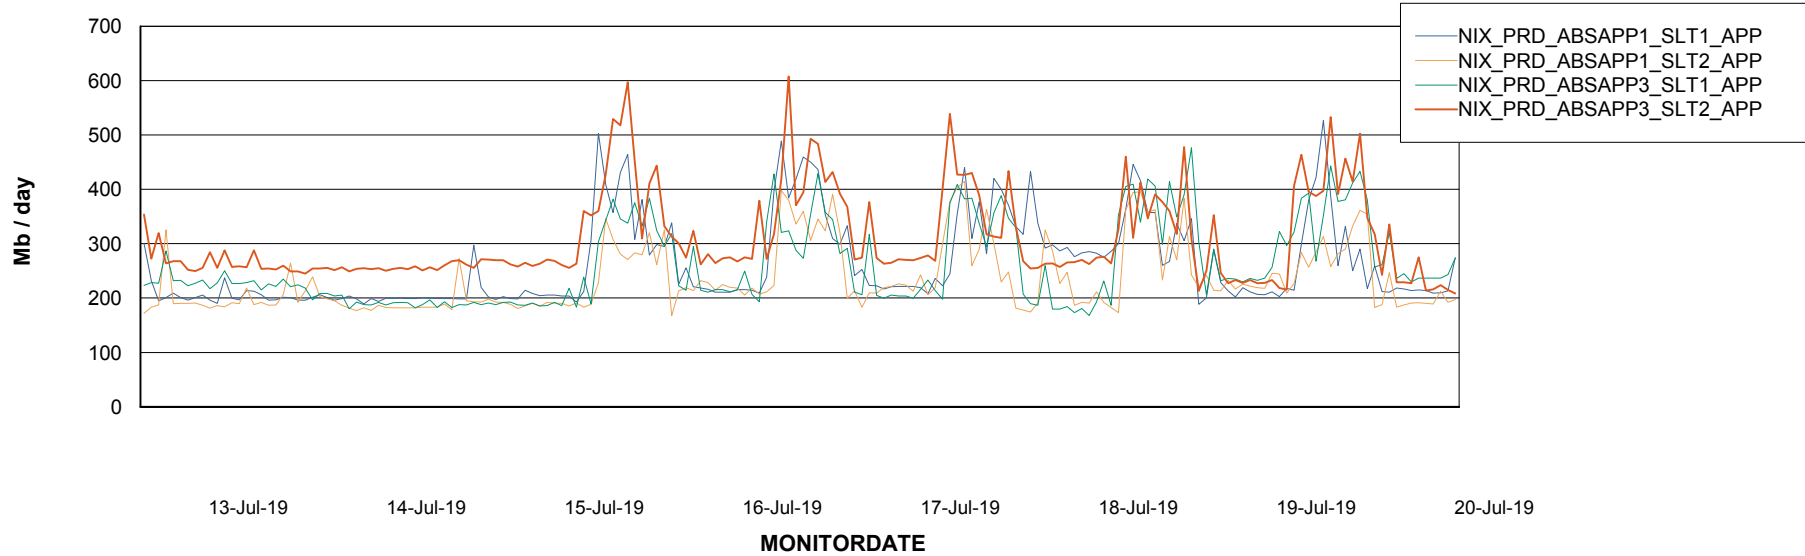

Standby Database Health NIX_Production

Recovery lag for last 7 days

Weekly SLA Customer Report

Customer NIX_Production
Database ID 51

ABSSolute Application Server Services

Avg memory used per ABS Server Service