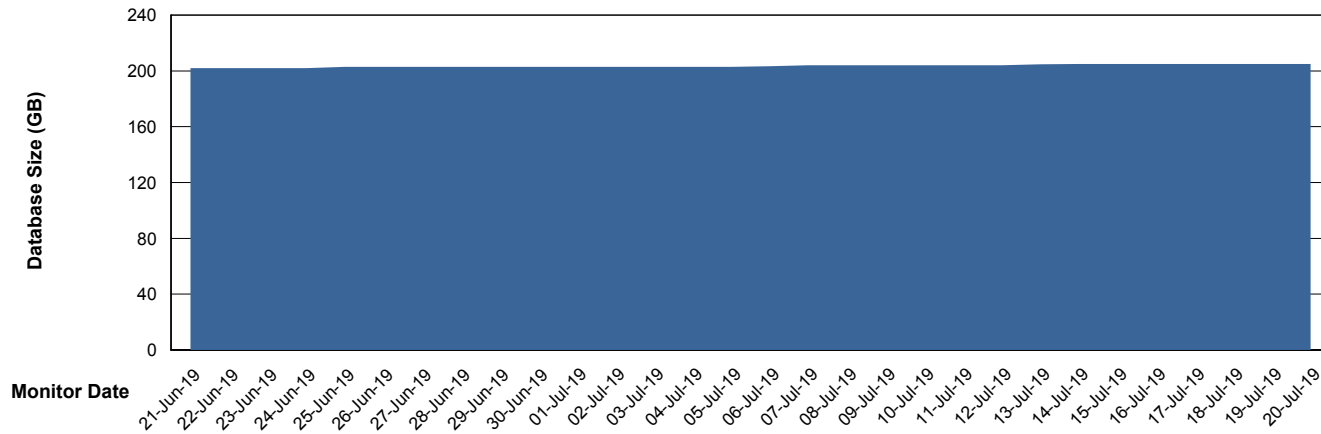

Weekly SLA Customer Report

Customer NIX_Production
Database ID 51

Database Performance NIXDB_BI

Weekly SLA Customer Report

Customer NIX_Production
Database ID 51

Database Performance NIXDB_Production

Weekly SLA Customer Report

Customer NIX_Production
Database ID 51

Database Performance NIXDB_Standby

Weekly SLA Customer Report

Customer NIX_Production
Database ID 51

DATABASE SIZE NIXDB_BI

Database growth over last month

DATABASE SIZE NIXDB_Production

Database growth over last month

Weekly SLA Customer Report

Customer NIX_Production
 Database ID 51

Database Tablespace NIXDB_BI

Date	Tablespace Name	Filesize (Gb)	Usedsize (Gb)	Percentage free
20-Jul-19	ABSDATA	72	59	18
	INDX	72	59	18
19-Jul-19	ABSDATA	72	59	18
	INDX	72	59	18
18-Jul-19	ABSDATA	72	59	18
	INDX	72	59	18
17-Jul-19	ABSDATA	72	59	18
	INDX	72	59	18
16-Jul-19	ABSDATA	72	59	18
	INDX	72	59	18
15-Jul-19	ABSDATA	72	59	18
	INDX	72	59	18
14-Jul-19	ABSDATA	72	59	18
	INDX	72	59	18