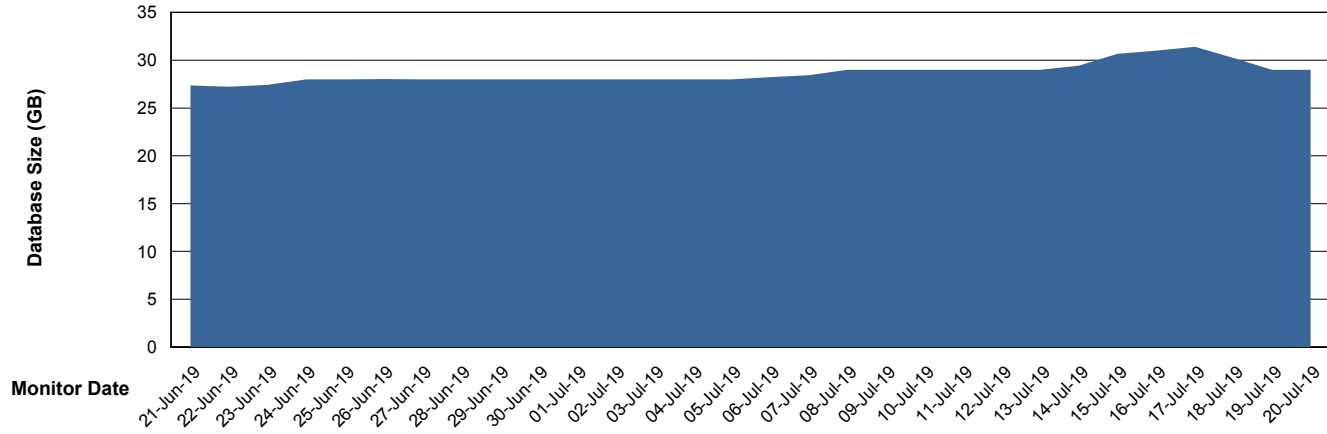

Weekly SLA Customer Report

Customer LSS_Prod (NO SLA)
Database ID 96

Database Performance LSS_ABSME2_DB_LIODA4

Weekly SLA Customer Report

Customer LSS_Prod (NO SLA)
Database ID 96

DATABASE SIZE LSS_ABSCH_DB_LIODA3

Database growth over last month

DATABASE SIZE LSS_ABSCH2_DB_LIODA3

Database growth over last month

Weekly SLA Customer Report

Customer LSS_Prod (NO SLA)
Database ID 96

DATABASE SIZE LSS_ABSCH3_DB_LIODA3

Database growth over last month