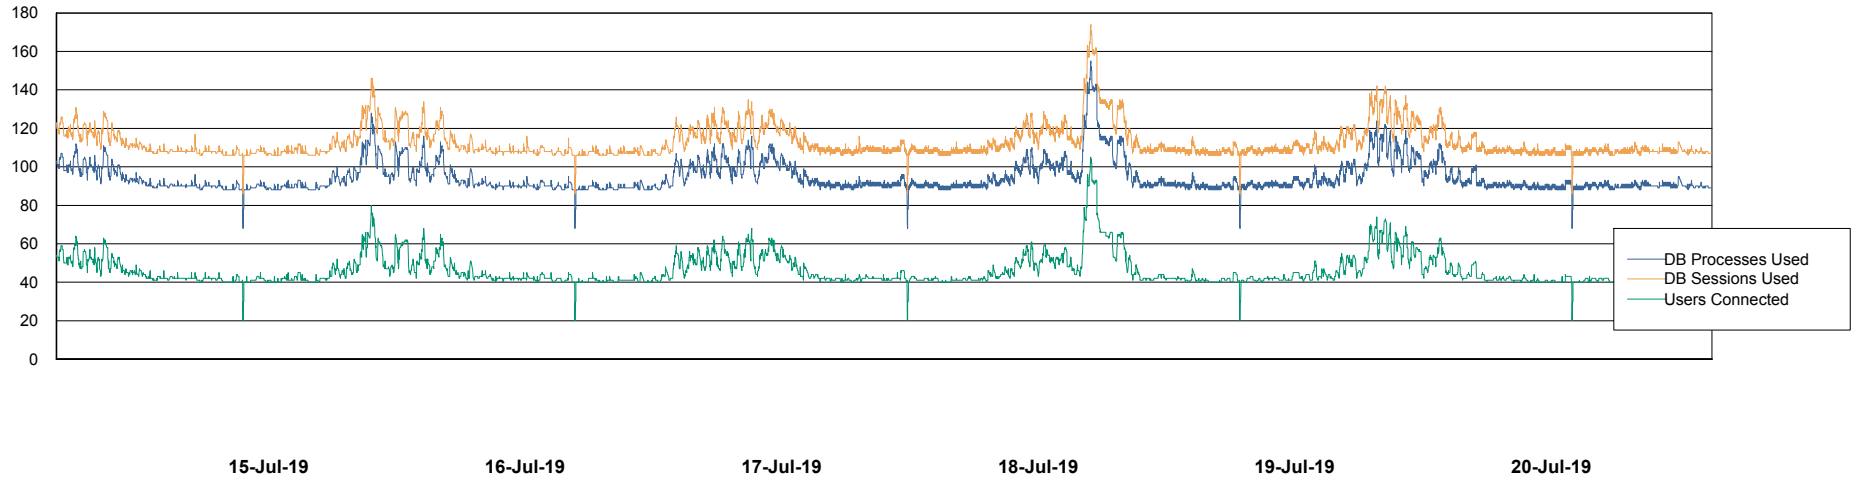

Database Performance LSS_ABSCH3_DB_LIODA3