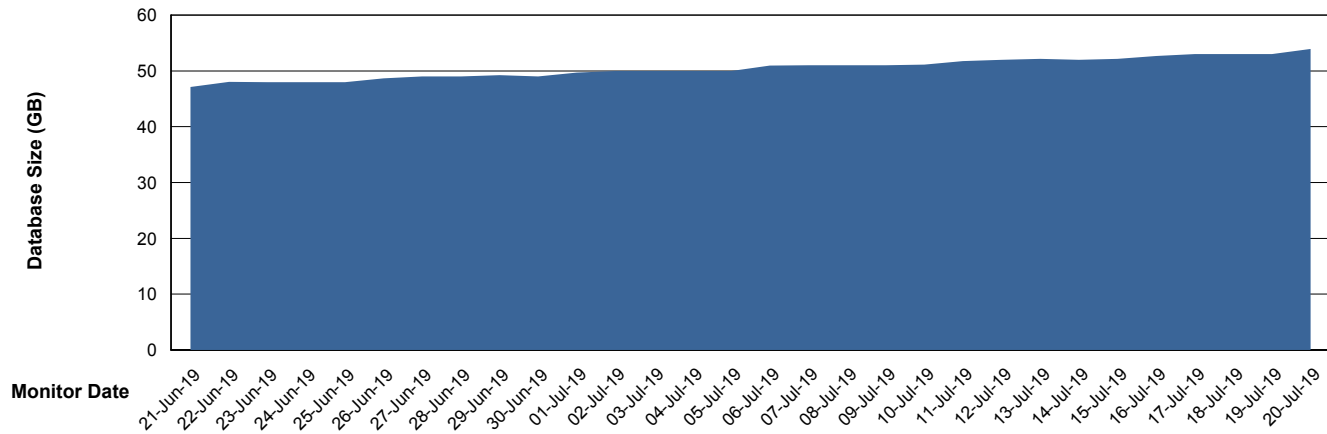

DATABASE SIZE LSS_ABSEE_DB_LIODA5

Database growth over last month

Weekly SLA Customer Report

Customer LSS_Prod (NO SLA)
Database ID 96

DATABASE SIZE LSS_ABSEE2_DB_LIODA5

Database growth over last month

DATABASE SIZE LSS_ABSME_DB_LIODA4

Database growth over last month

Weekly SLA Customer Report

Customer LSS_Prod (NO SLA)
Database ID 96

DATABASE SIZE LSS_ABSME2_DB_LIODA4

Database growth over last month

Weekly SLA Customer Report

Customer LSS_Prod (NO SLA)
 Database ID 96