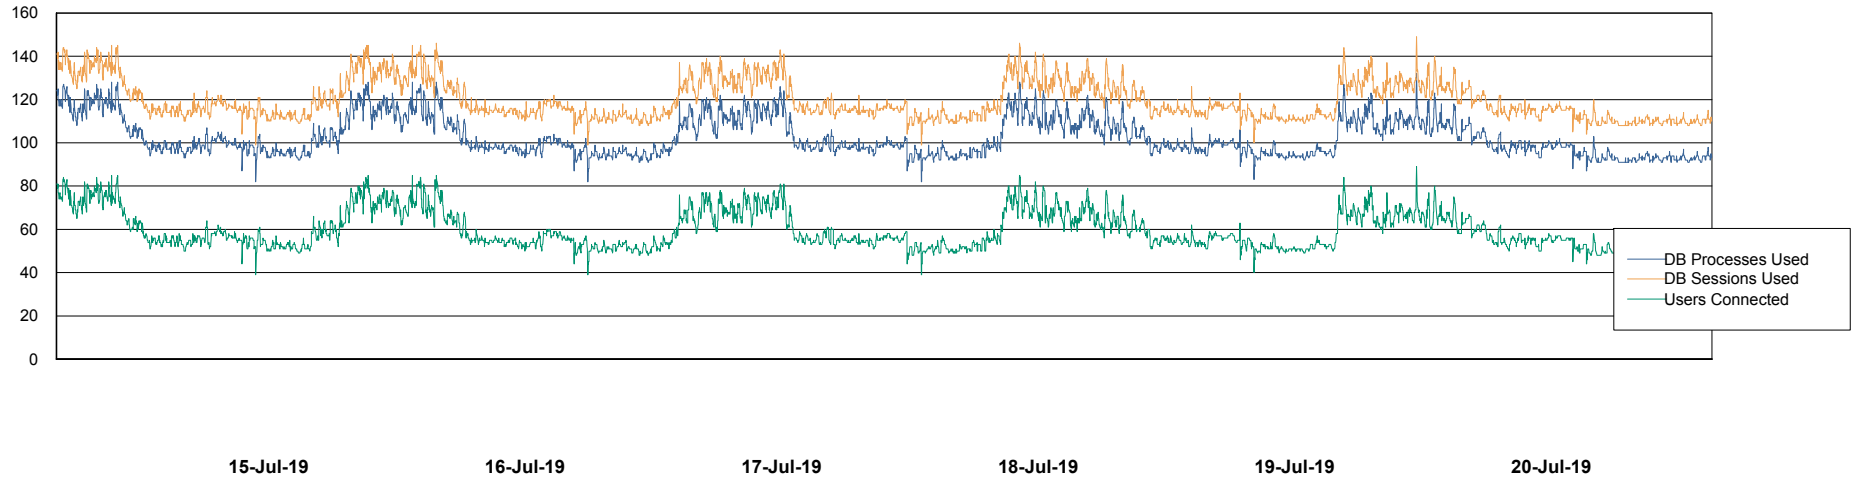

Weekly SLA Customer Report

Customer LSS_Prod (NO SLA)
Database ID 96

Database Performance LSS_ABSEE2_DB_LIODA5

Weekly SLA Customer Report

Customer LSS_Prod (NO SLA)
Database ID 96

Database Performance LSS_ABSME_DB_LIODA4