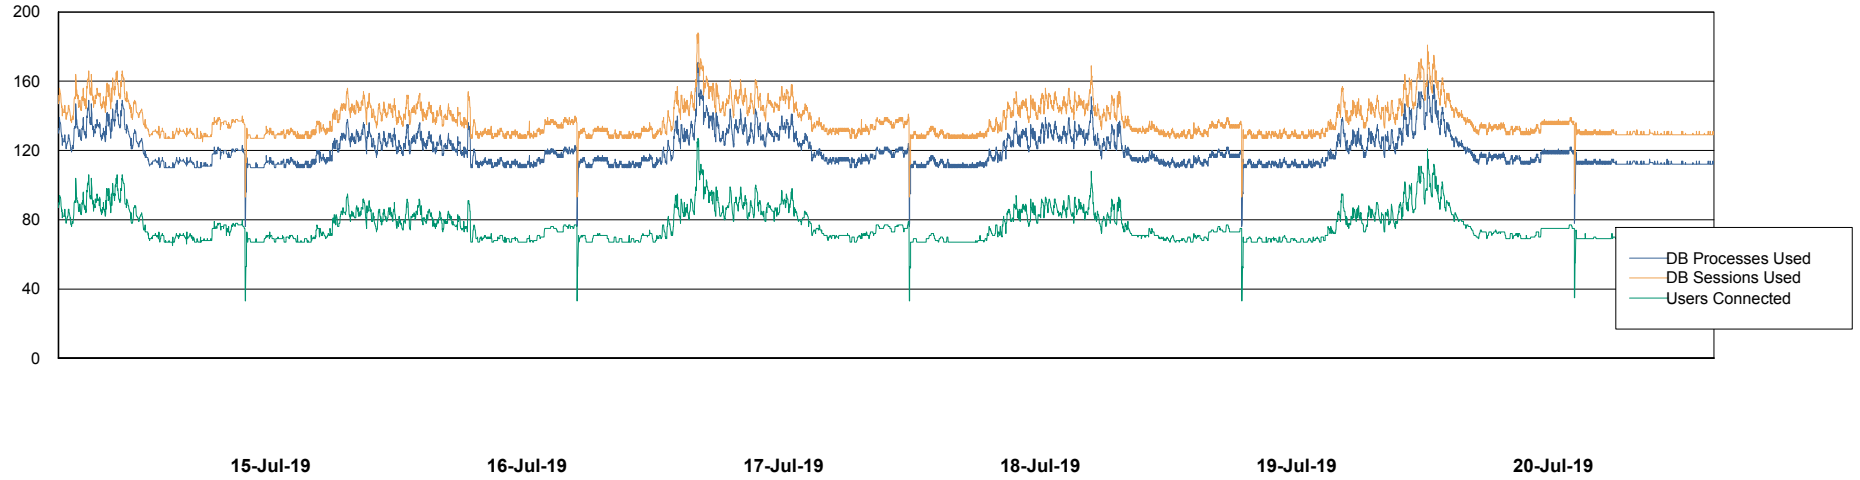

Weekly SLA Customer Report

Customer LSS_Prod (NO SLA)
Database ID 96

Database Performance LSS_ABSCH3_DB_LIODA3

Weekly SLA Customer Report

Customer LSS_Prod (NO SLA)
Database ID 96

Database Performance LSS_ABSEE_DB_LIODA5