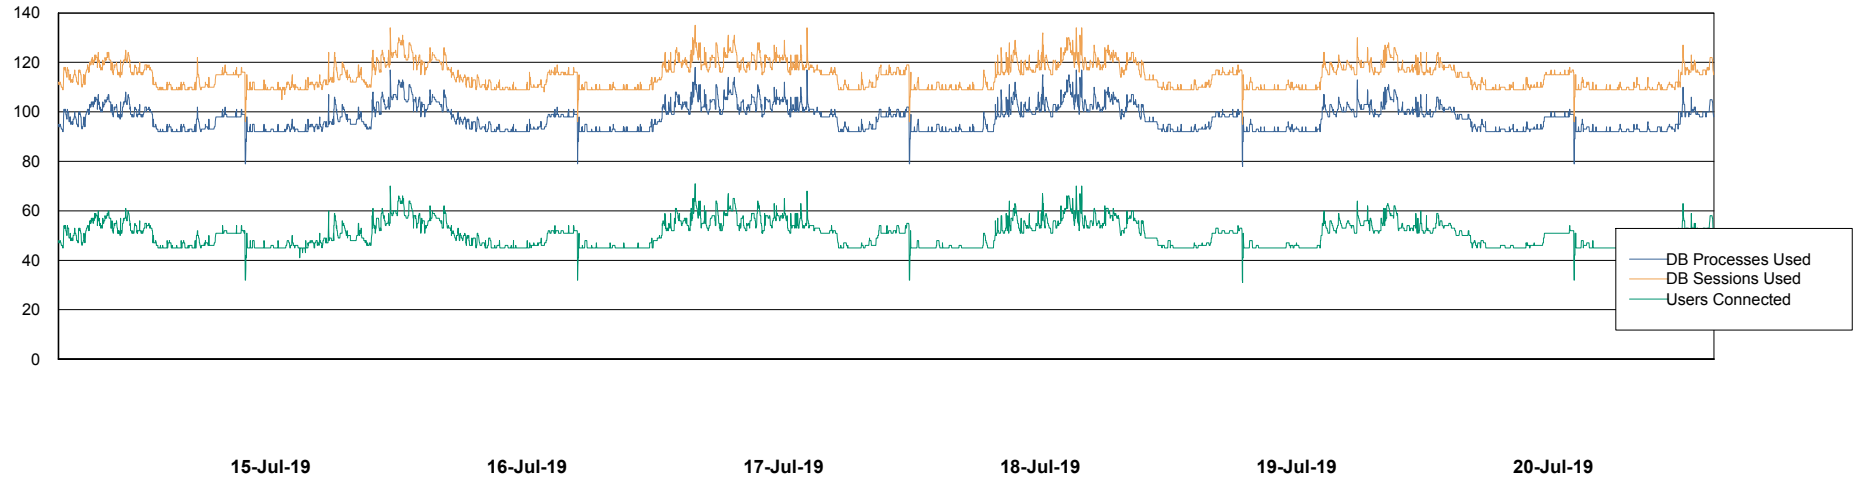

Weekly SLA Customer Report

Customer LSS_Prod (NO SLA)
Database ID 96

Database Performance LSS_ABSCH_DB_LIODA3

Weekly SLA Customer Report

Customer LSS_Prod (NO SLA)
Database ID 96

Database Performance LSS_ABSCH2_DB_LIODA3