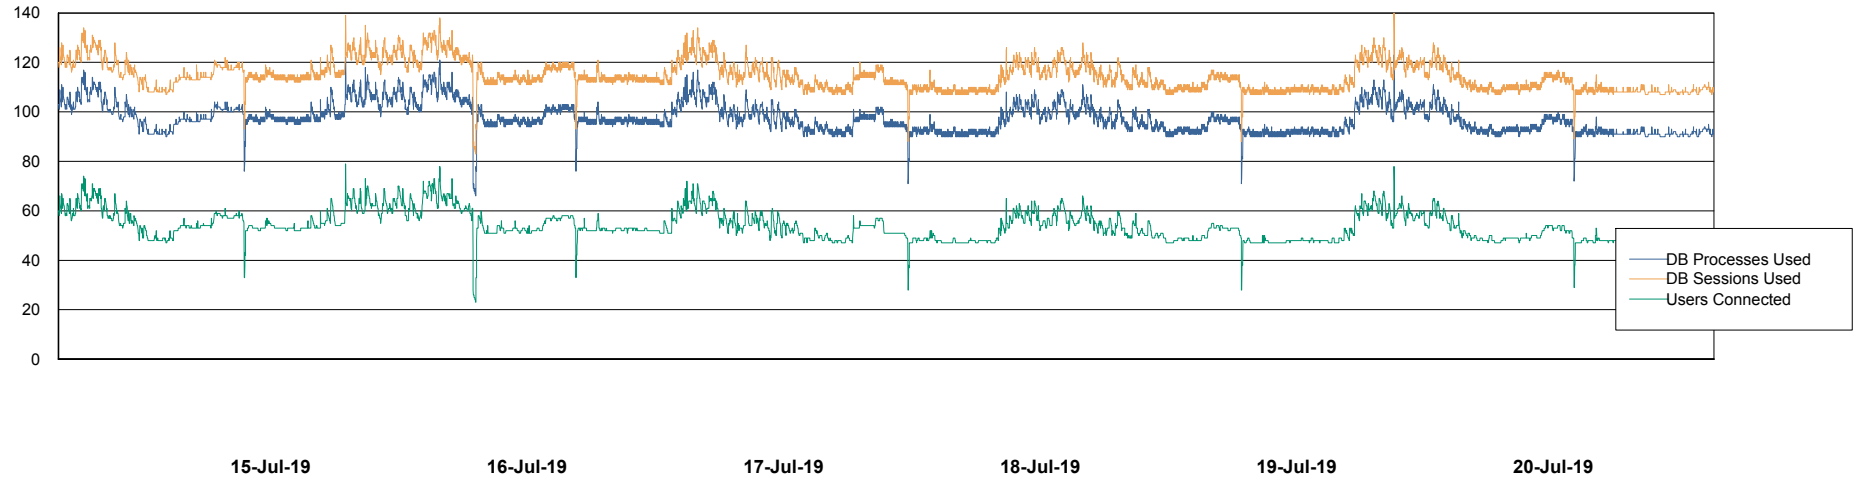

Database Performance LSS_ABSEE2_DB_LIODA5