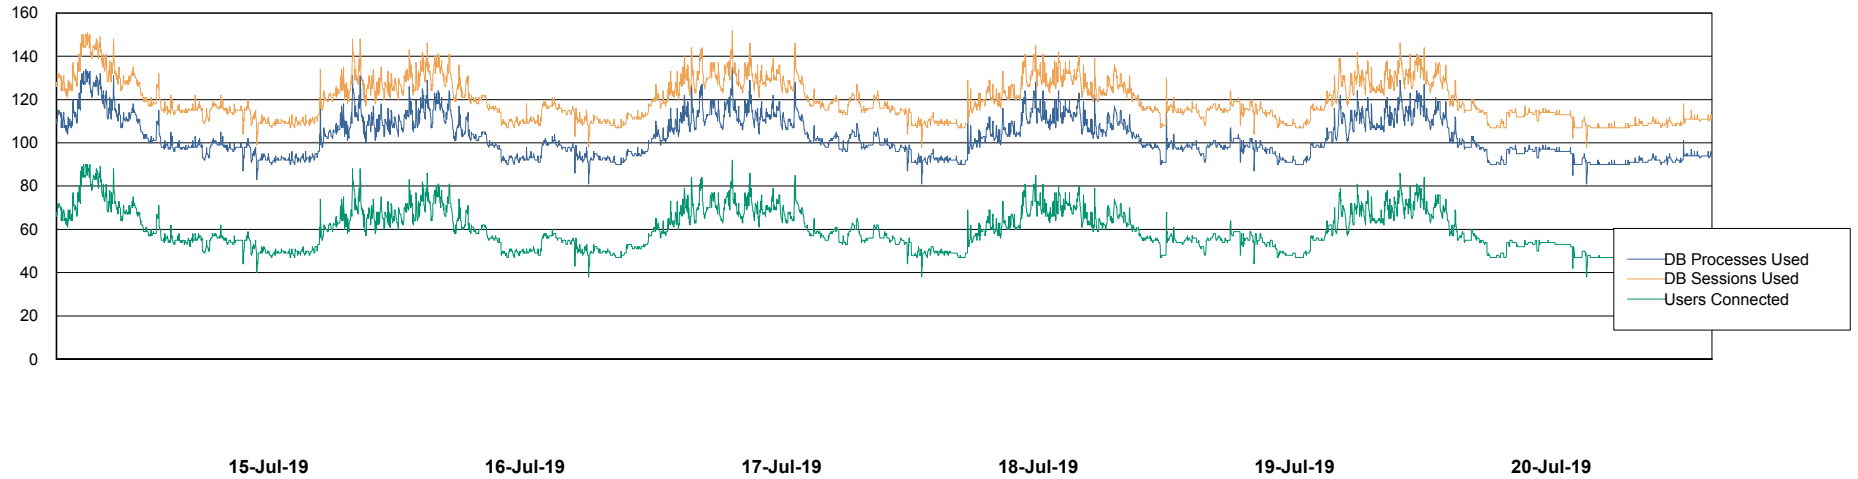

Database Performance LSS_ABSME2_DB_LIODA4