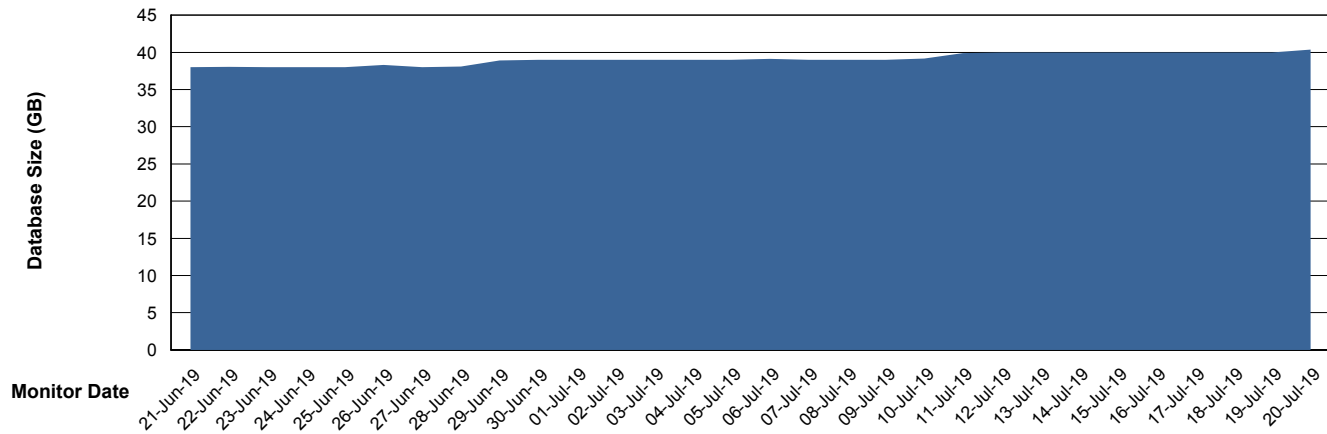

DATABASE SIZE LSS_ABSCH2_DB_LIODA3

Database growth over last month