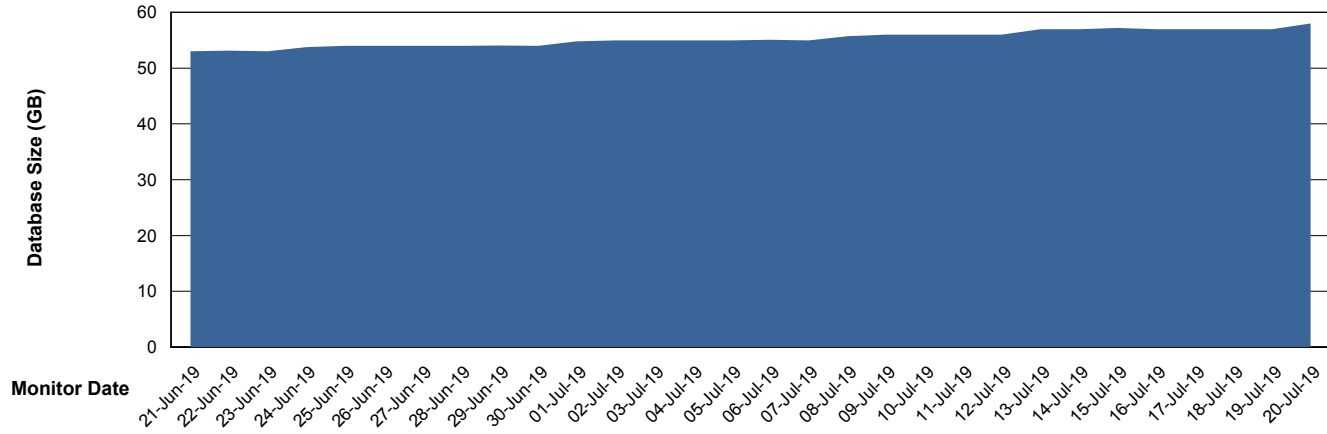

Database growth over last month

DATABASE SIZE LSS_ABSCH2_DB_LIODA3

Database growth over last month

Weekly SLA Customer Report

Customer LSS_Prod (NO SLA)
Database ID 96

DATABASE SIZE LSS_ABSCH3_DB_LIODA3

Database growth over last month

DATABASE SIZE LSS_ABSEE_DB_LIODA5

Database growth over last month

Weekly SLA Customer Report

Customer LSS_Prod (NO SLA)
Database ID 96

DATABASE SIZE LSS_ABSEE2_DB_LIODA5

Database growth over last month

DATABASE SIZE LSS_ABSME_DB_LIODA4