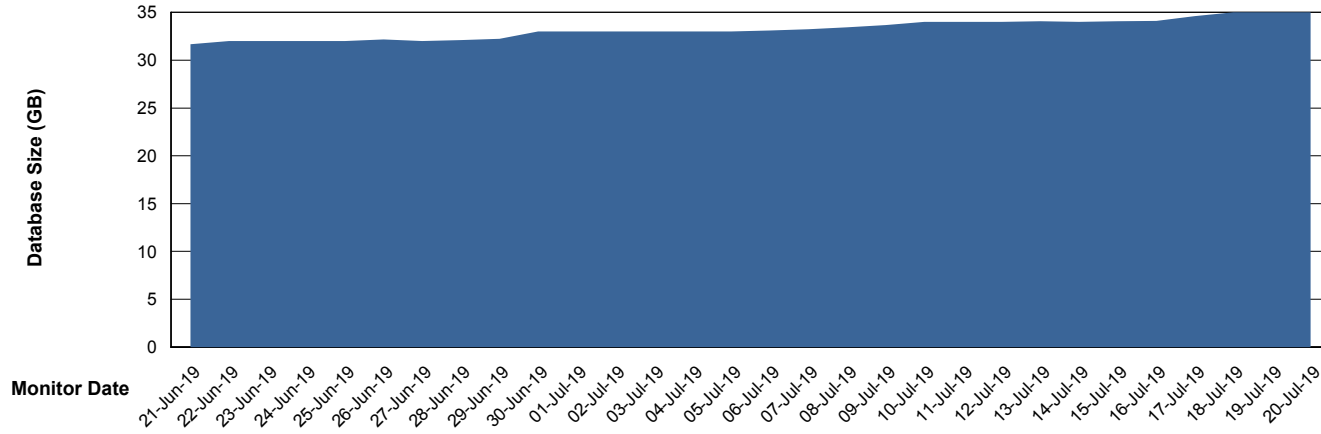

Database growth over last month

Weekly SLA Customer Report

Customer LSS_Prod (NO SLA)
Database ID 96

DATABASE SIZE LSS_ABSME2_DB_LIODA4

Database growth over last month

Weekly SLA Customer Report

Customer LSS_Prod (NO SLA)
 Database ID 96

Database Tablespace LSS_ABSCH_DB_LIODA3

Date	Tablespace Name	Filesize (Gb)	Usedsize (Gb)	Percentage free
20-Jul-19	ABSDATA	70	26	63
	INDX	10	1	90
19-Jul-19	ABSDATA	70	26	63
	INDX	10	1	90
18-Jul-19	ABSDATA	70	26	63
	INDX	10	1	90
17-Jul-19	ABSDATA	70	26	63
	INDX	10	1	90
16-Jul-19	ABSDATA	70	26	63
	INDX	10	1	90
15-Jul-19	ABSDATA	70	26	63
	INDX	10	1	90
14-Jul-19	ABSDATA	70	26	63
	INDX	10	1	90