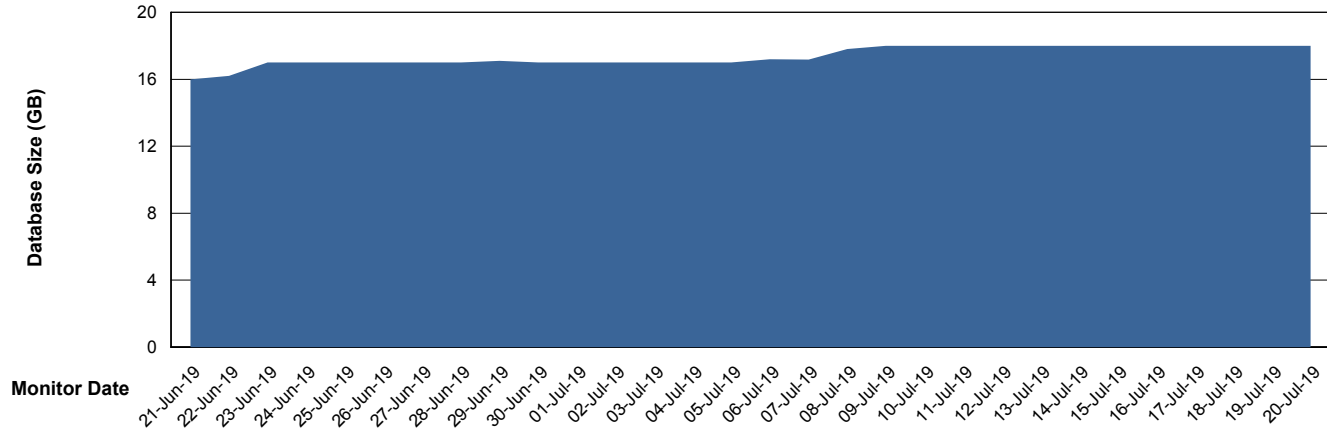

DATABASE SIZE LSS_ABSEE_DB_LIODA5

Database growth over last month

Weekly SLA Customer Report

Customer LSS_Prod (NO SLA)
Database ID 96

DATABASE SIZE LSS_ABSEE2_DB_LIODA5

Database growth over last month

DATABASE SIZE LSS_ABSME_DB_LIODA4

Database growth over last month

Weekly SLA Customer Report

Customer LSS_Prod (NO SLA)
Database ID 96

DATABASE SIZE LSS_ABSME2_DB_LIODA4

Database growth over last month

Weekly SLA Customer Report

Customer LSS_Prod (NO SLA)
 Database ID 96