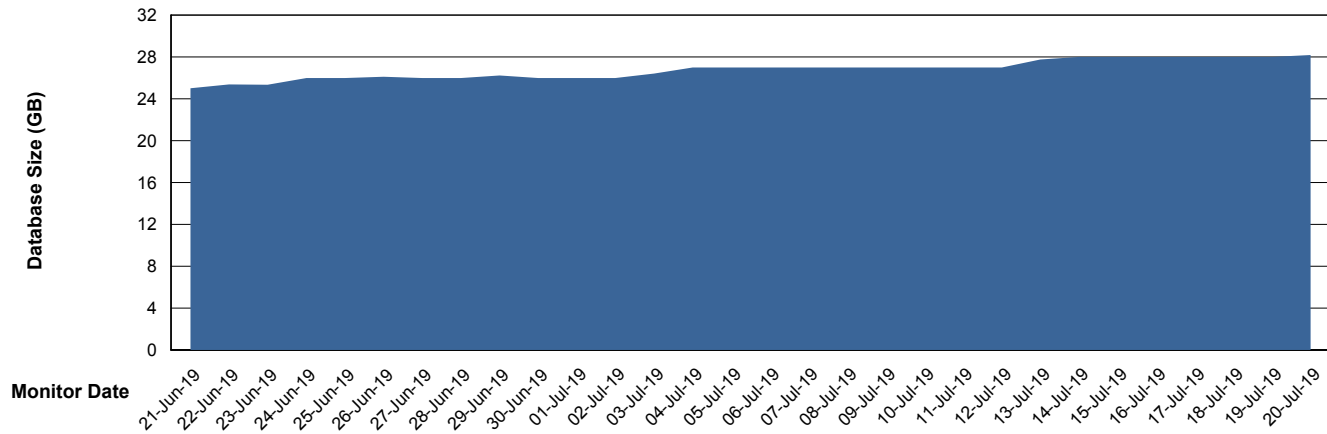

Database growth over last month

DATABASE SIZE LSS_ABSCH2_DB_LIODA3

Database growth over last month

Weekly SLA Customer Report

Customer LSS_Prod (NO SLA)
Database ID 96

DATABASE SIZE LSS_ABSCH3_DB_LIODA3

Database growth over last month

DATABASE SIZE LSS_ABSEE_DB_LIODA5

Database growth over last month

Weekly SLA Customer Report

Customer LSS_Prod (NO SLA)
Database ID 96

DATABASE SIZE LSS_ABSEE2_DB_LIODA5

Database growth over last month

DATABASE SIZE LSS_ABSME_DB_LIODA4