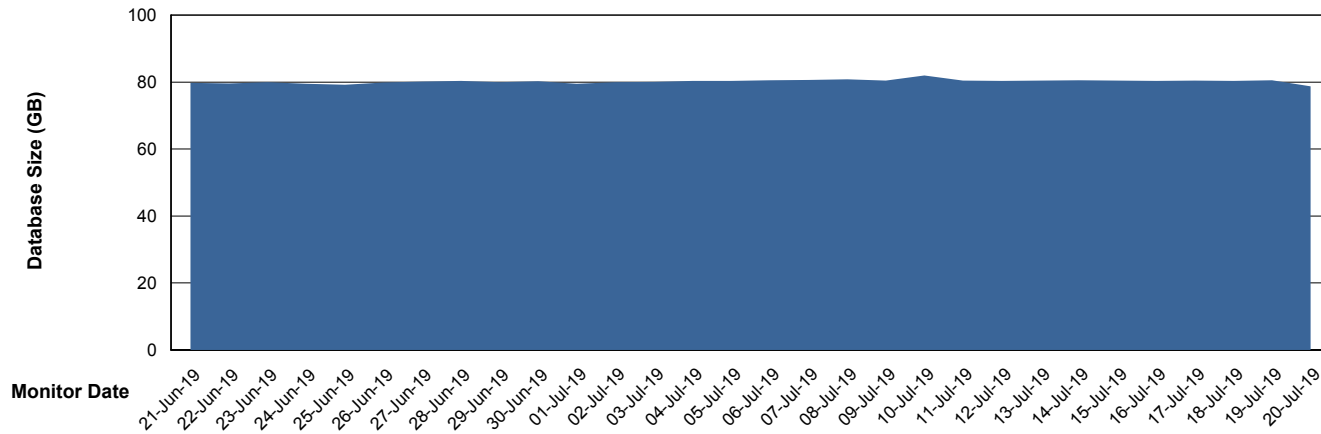

# Weekly SLA Customer Report

Customer LLG\_Production  
Database ID 53

DATABASE SIZE LLGDB\_Production

### Database growth over last month

DATABASE SIZE LLGDBBI\_Production

### Database growth over last month