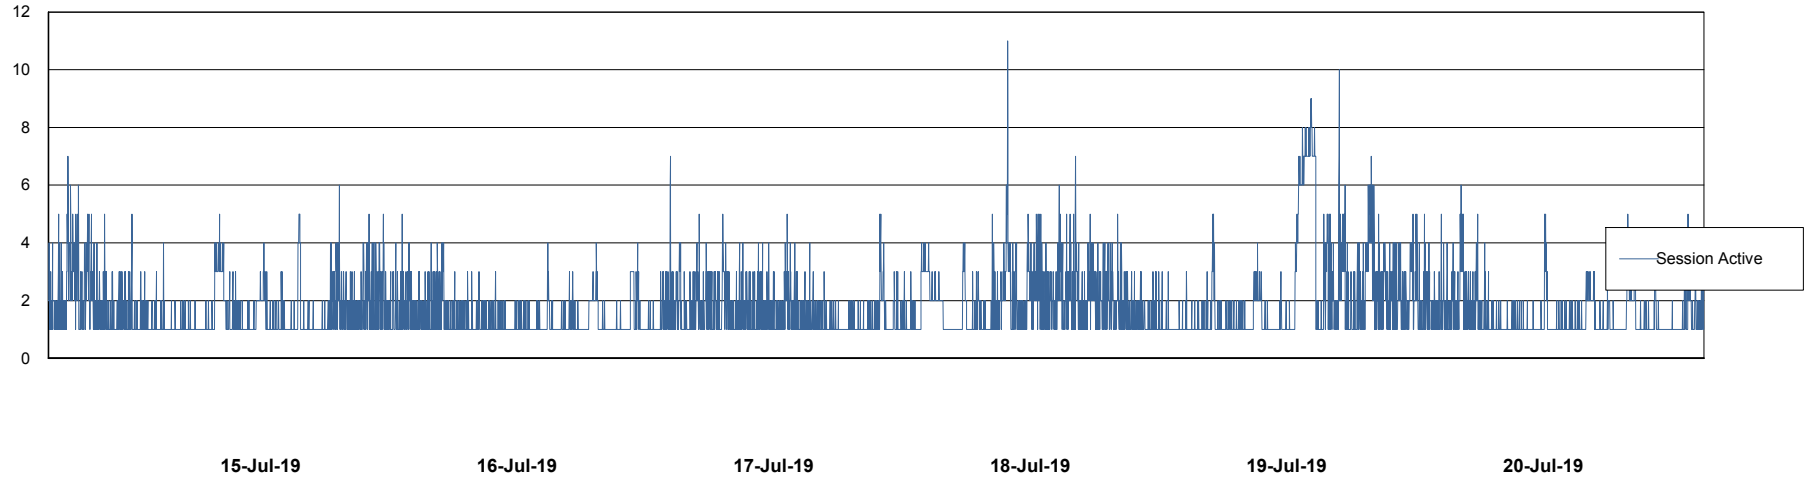

Database Performance LLGDB_Production