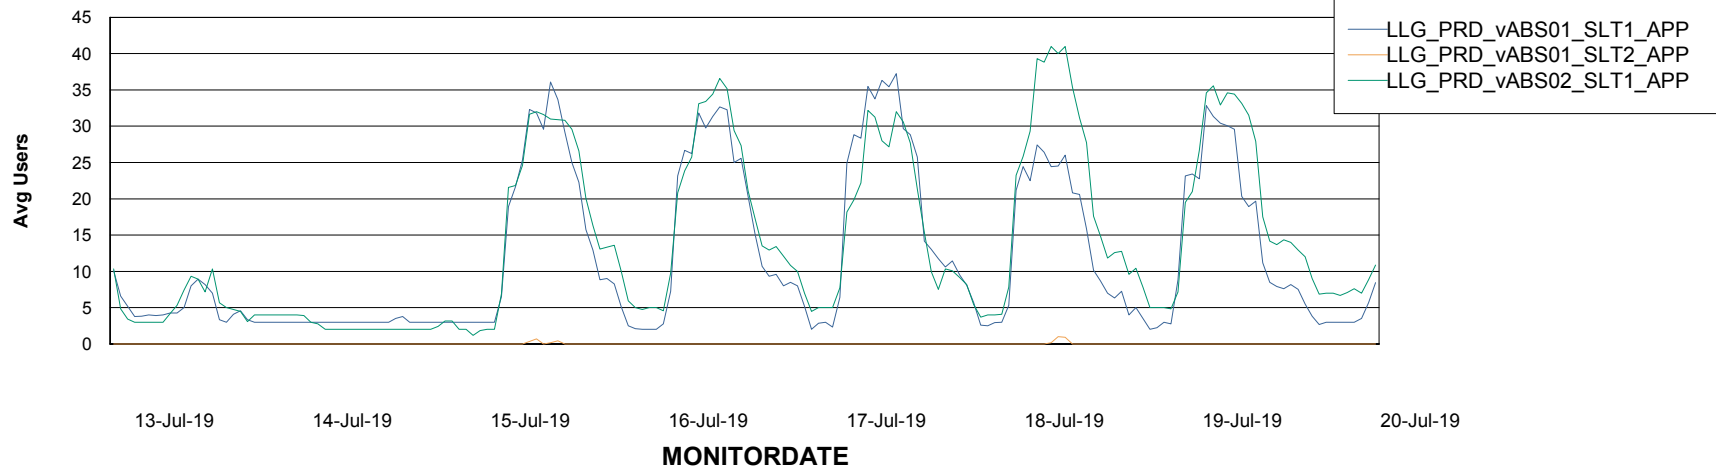

Avg users per day per ABS server