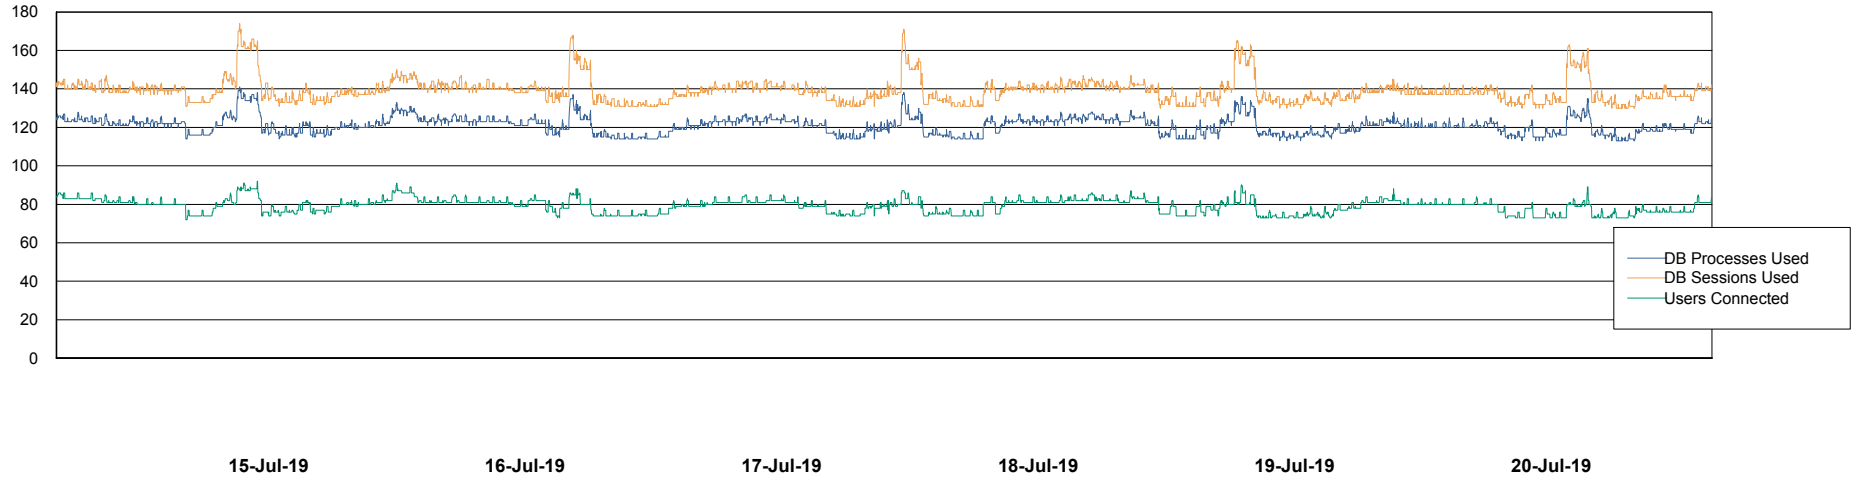

Database Performance LLGDB_Production