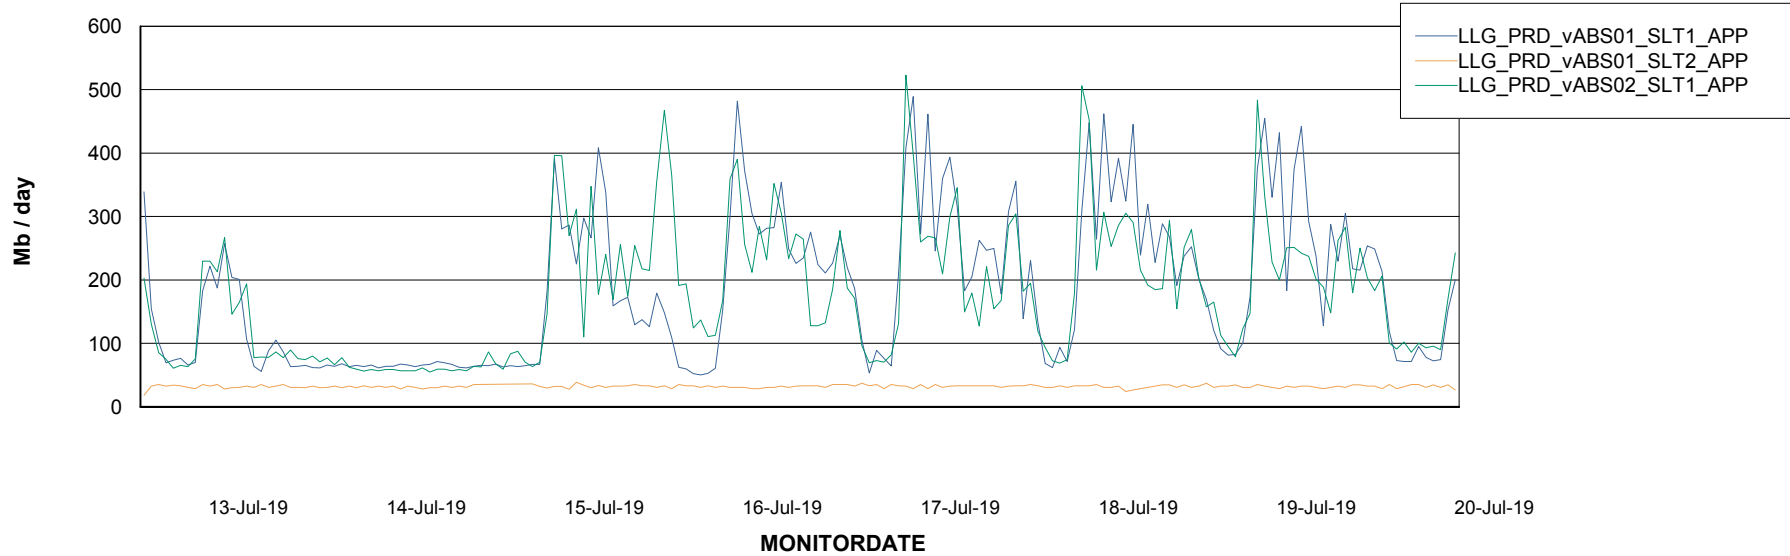

ABSSolute Application Server Services

Avg memory used per ABS Server Service