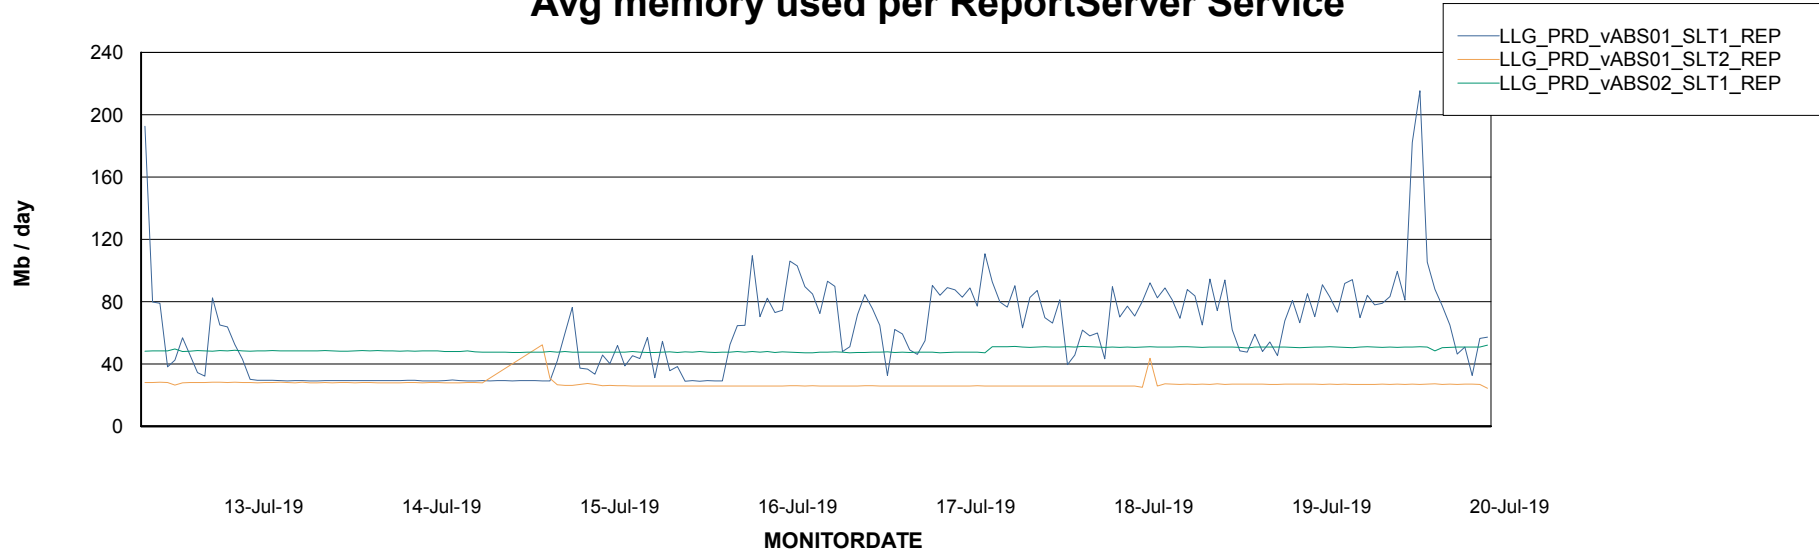

ABSSolute Application ReportServer Services

Avg memory used per ReportServer Service