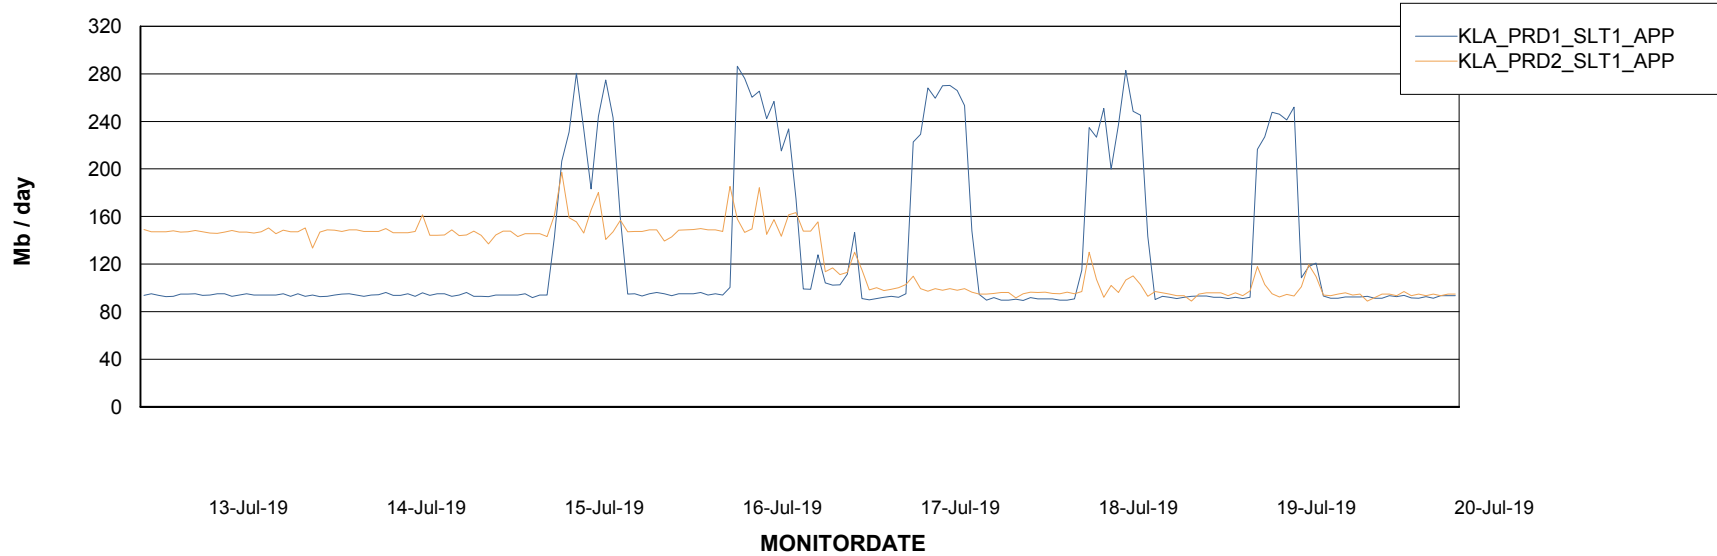

ABSSolute Application Server Services

Avg memory used per ABS Server Service