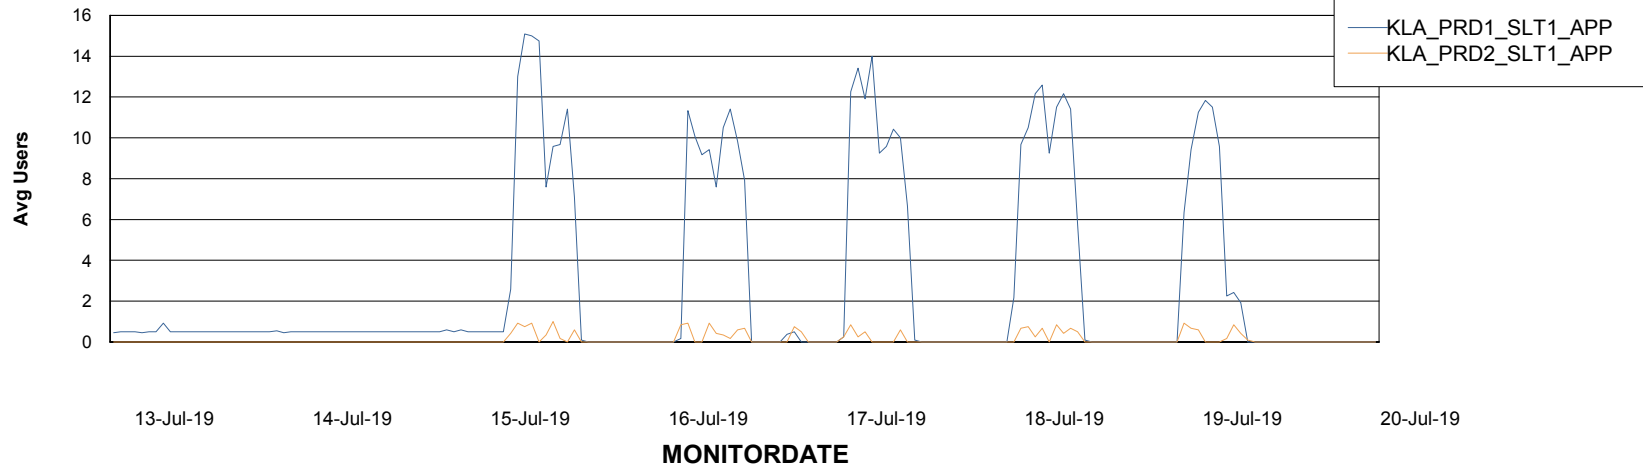

Weekly SLA Customer Report

Customer KLA_Production
Database ID 65

ABSSolute Application Server Services

Avg memory used per ABS Server Service

Avg users per day per ABS server

Weekly SLA Customer Report

Customer KLA_Production
Database ID 65