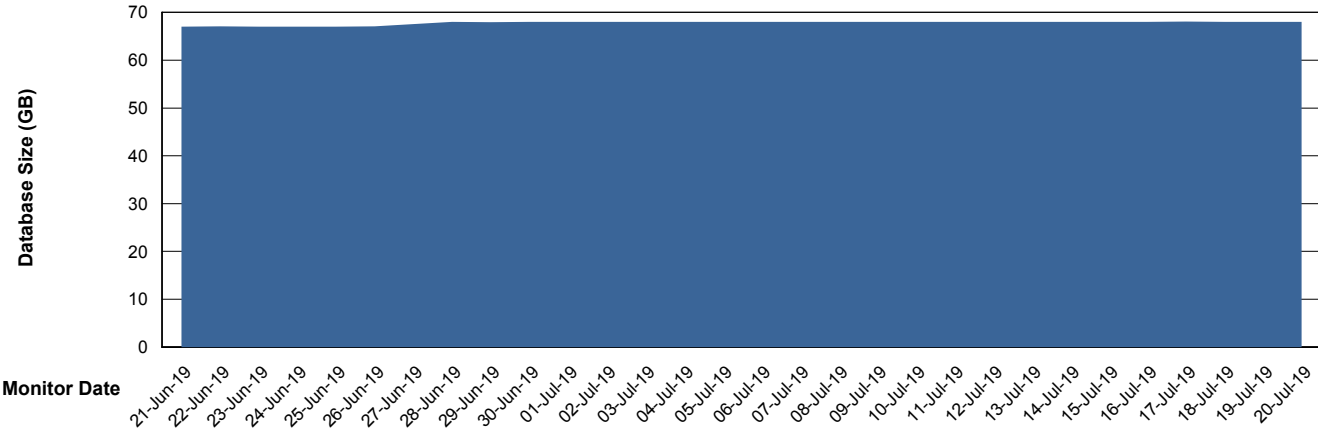

Weekly SLA Customer Report

Customer KLA_Production
Database ID 65

Database Performance KLADB_Production

Weekly SLA Customer Report

Customer KLA_Production
Database ID 65

Database Performance KLADB_Standby

Weekly SLA Customer Report

Customer KLA_Production
 Database ID 65

DATABASE SIZE KLADB_Production

Database growth over last month

Database Tablespace KLADB_Production

Date	Tablespace Name	Filesize (Gb)	Usedsize (Gb)	Percentage free
20-Jul-19	ABSDATA	40	34	15
	INDX	38	31	18
19-Jul-19	ABSDATA	40	34	15
	INDX	38	31	18
18-Jul-19	ABSDATA	40	34	15
	INDX	38	31	18
17-Jul-19	ABSDATA	40	34	15
	INDX	38	31	18
16-Jul-19	ABSDATA	40	34	15
	INDX	38	31	18
15-Jul-19	ABSDATA	40	34	15
	INDX	38	31	18
14-Jul-19	ABSDATA	40	34	15
	INDX	38	31	18