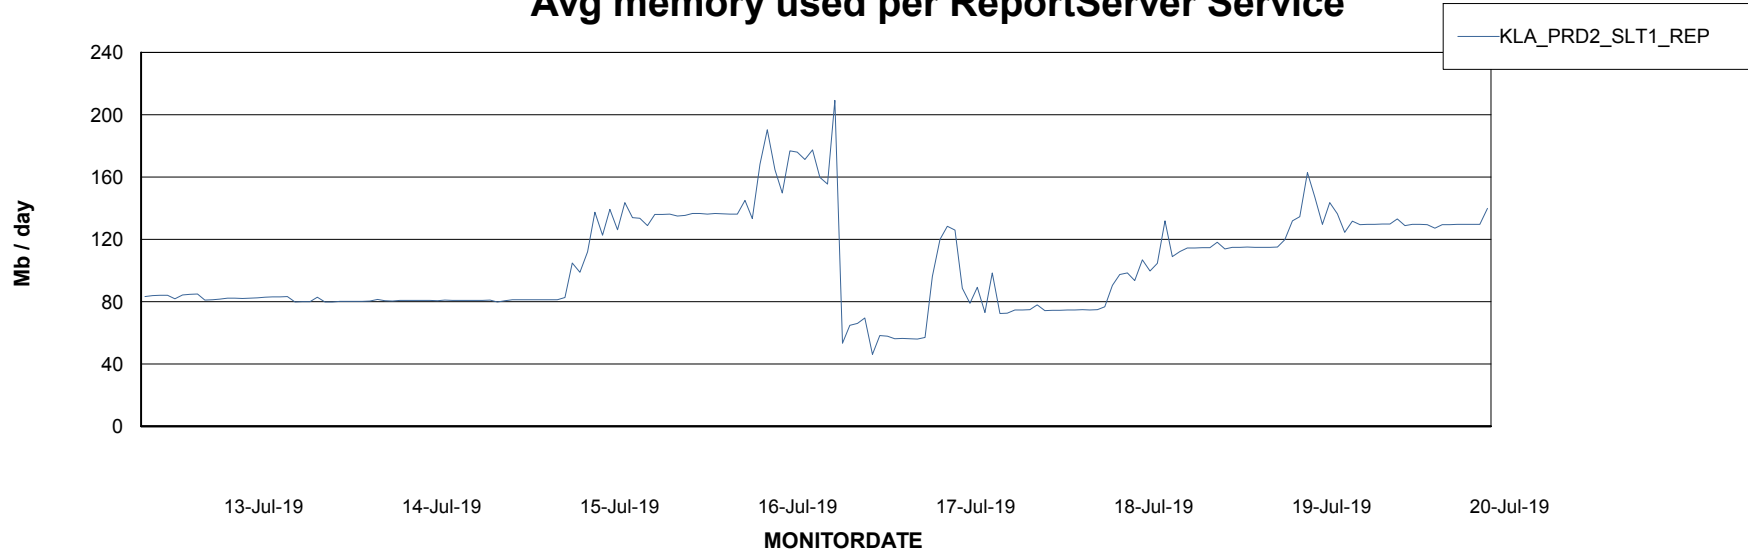

ABSSolute Application ReportServer Services

Avg memory used per ReportServer Service