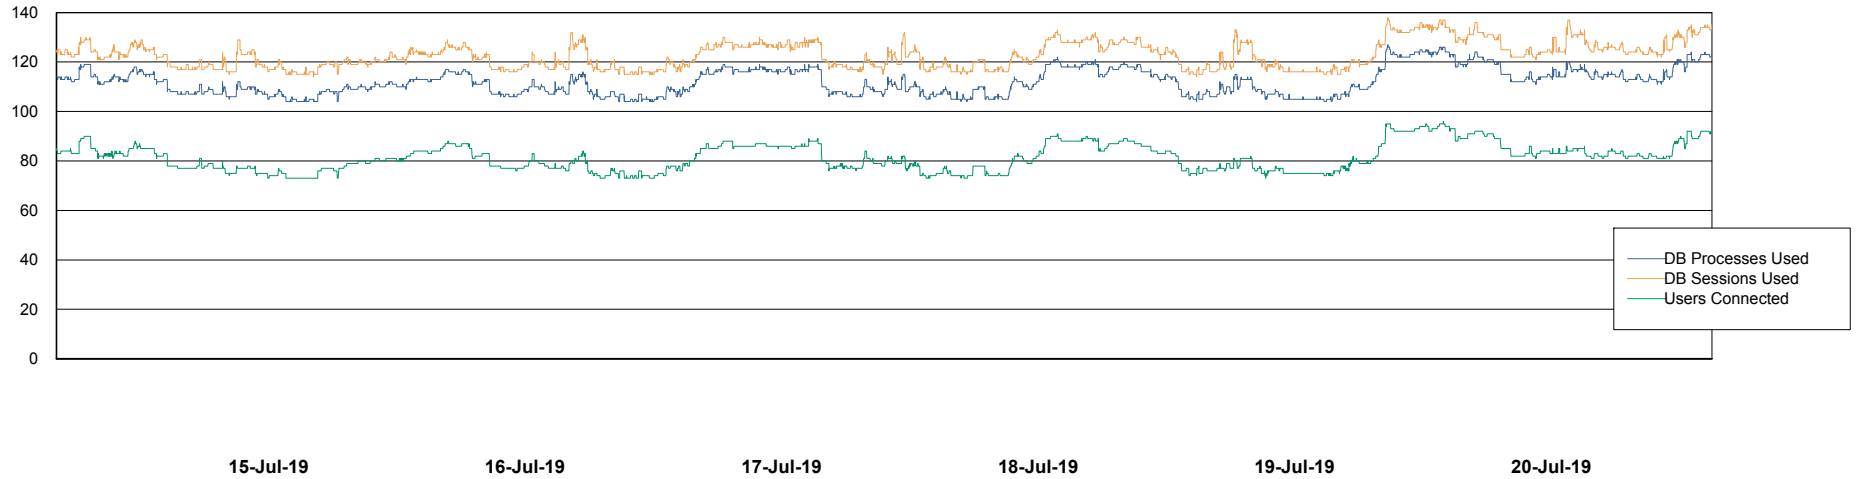

Harddisk Usage FIS_PRD_ORACLE2

	Free disk space on c: (%)	Total disk space on c: (Gb)	Free disk space on l: (%)	Total disk space on l: (Gb)	Free disk space on o: (%)	Total disk space on o: (Gb)
20-Jul-19	67	279	19	279	3	373
19-Jul-19	67	279	19	279	3	373
18-Jul-19	67	279	19	279	3	373
17-Jul-19	67	279	19	279	3	373
16-Jul-19	67	279	19	279	3	373
15-Jul-19	67	279	18	279	3	373
14-Jul-19	67	279	18	279	3	373

Weekly SLA Customer Report

Customer FIS_Production
Database ID 46

Database Performance FISDB_Production

Weekly SLA Customer Report

Customer FIS_Production
Database ID 46

Database Performance FISDB_Standby

Weekly SLA Customer Report