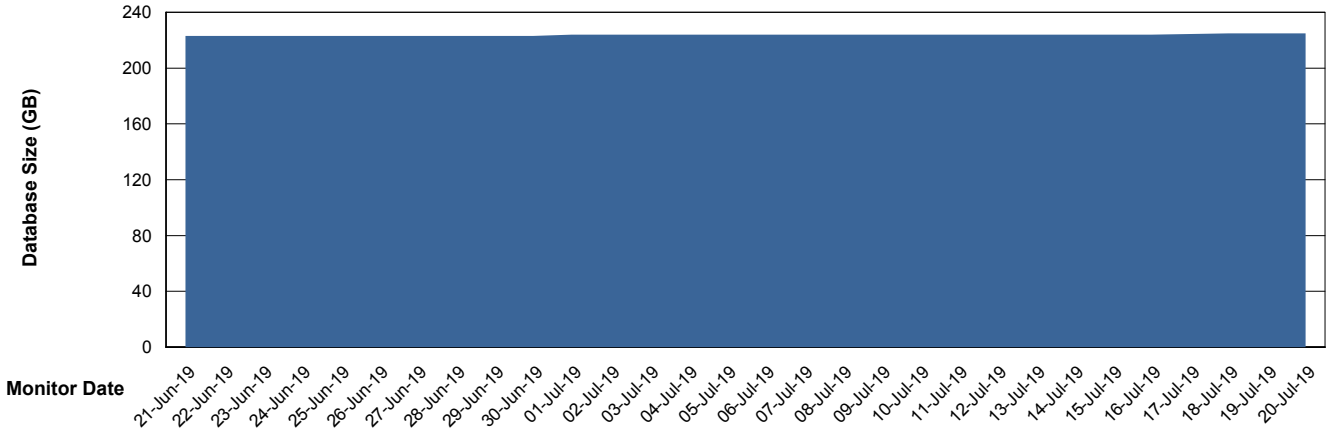

Weekly SLA Customer Report

Customer FIS_Production
Database ID 46

Database Performance FISDB_Production

Weekly SLA Customer Report

Customer FIS_Production
Database ID 46

Database Performance FISDB_Standby

Weekly SLA Customer Report

Customer FIS_Production
 Database ID 46

DATABASE SIZE FISDB_Production

Database growth over last month

Database Tablespace FISDB_Production

Date	Tablespace Name	Filesize (Gb)	Usedsize (Gb)	Percentage free
20-Jul-19	ABSDATA	111	90	19
	INDX	150	130	13
19-Jul-19	ABSDATA	111	90	19
	INDX	150	130	13
18-Jul-19	ABSDATA	111	90	19
	INDX	150	130	13
17-Jul-19	ABSDATA	111	90	19
	INDX	150	130	13
16-Jul-19	ABSDATA	111	90	19
	INDX	150	130	13
15-Jul-19	ABSDATA	111	90	19
	INDX	150	130	13
14-Jul-19	ABSDATA	111	90	19
	INDX	150	130	13