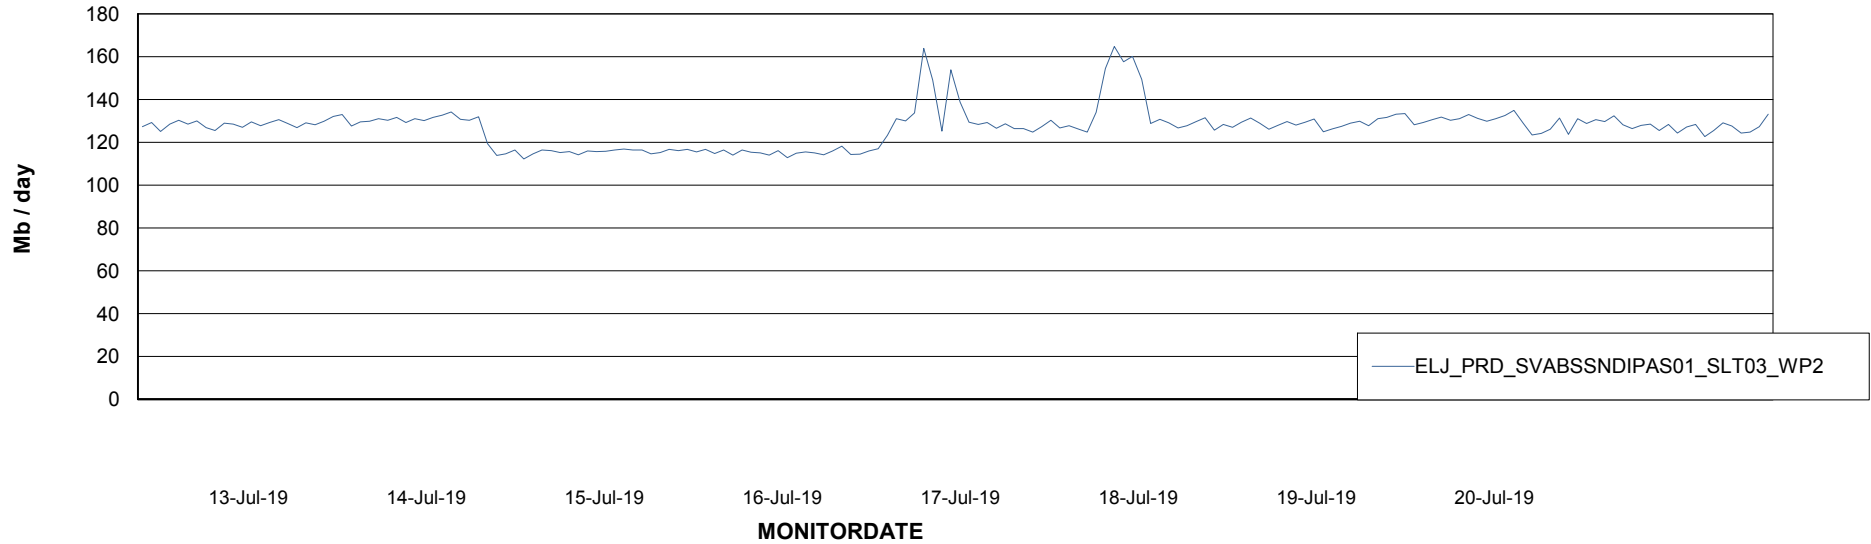

ABSolute Web Component Services

Avg memory used per ABS Web component