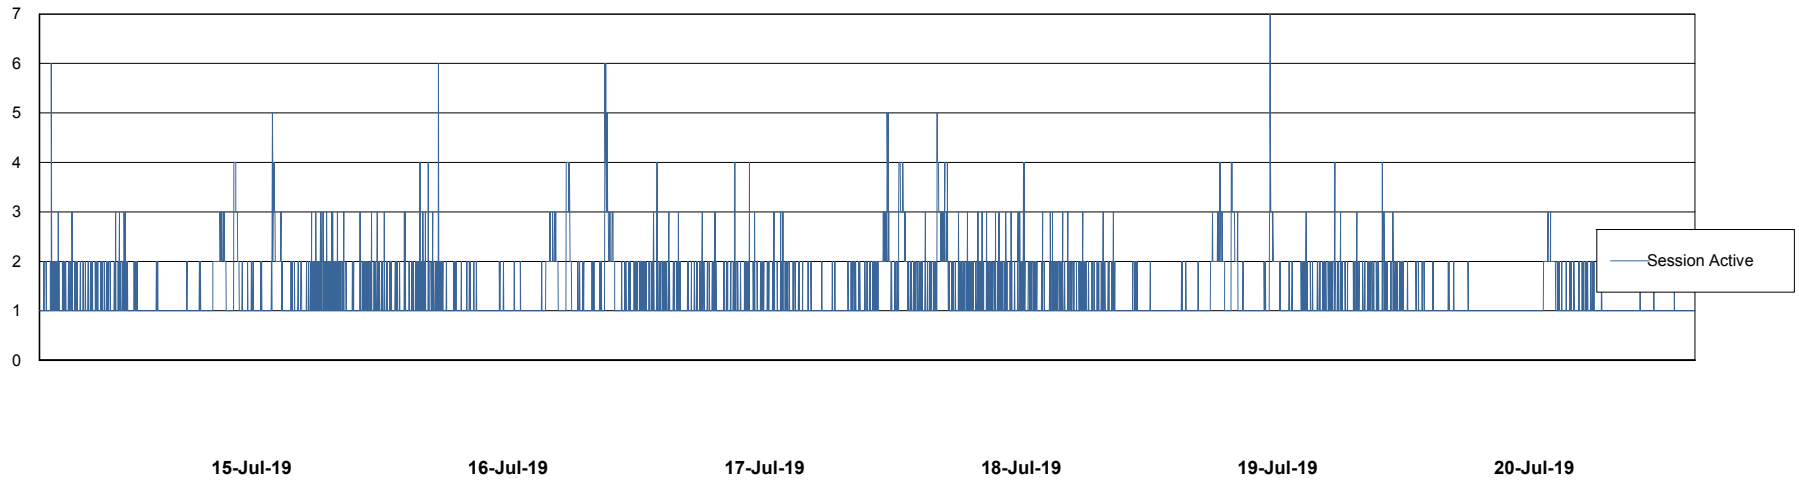

Database Performance ELJDB_Production