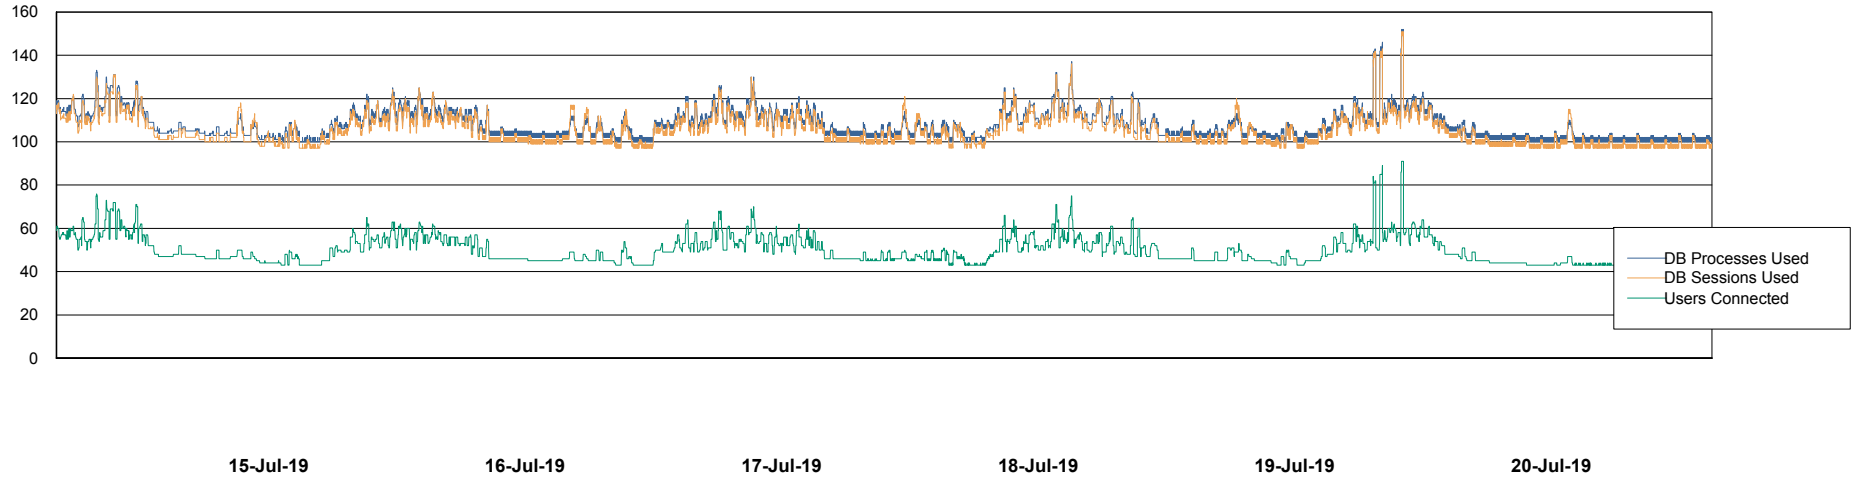

Database Performance ELJDB_Production