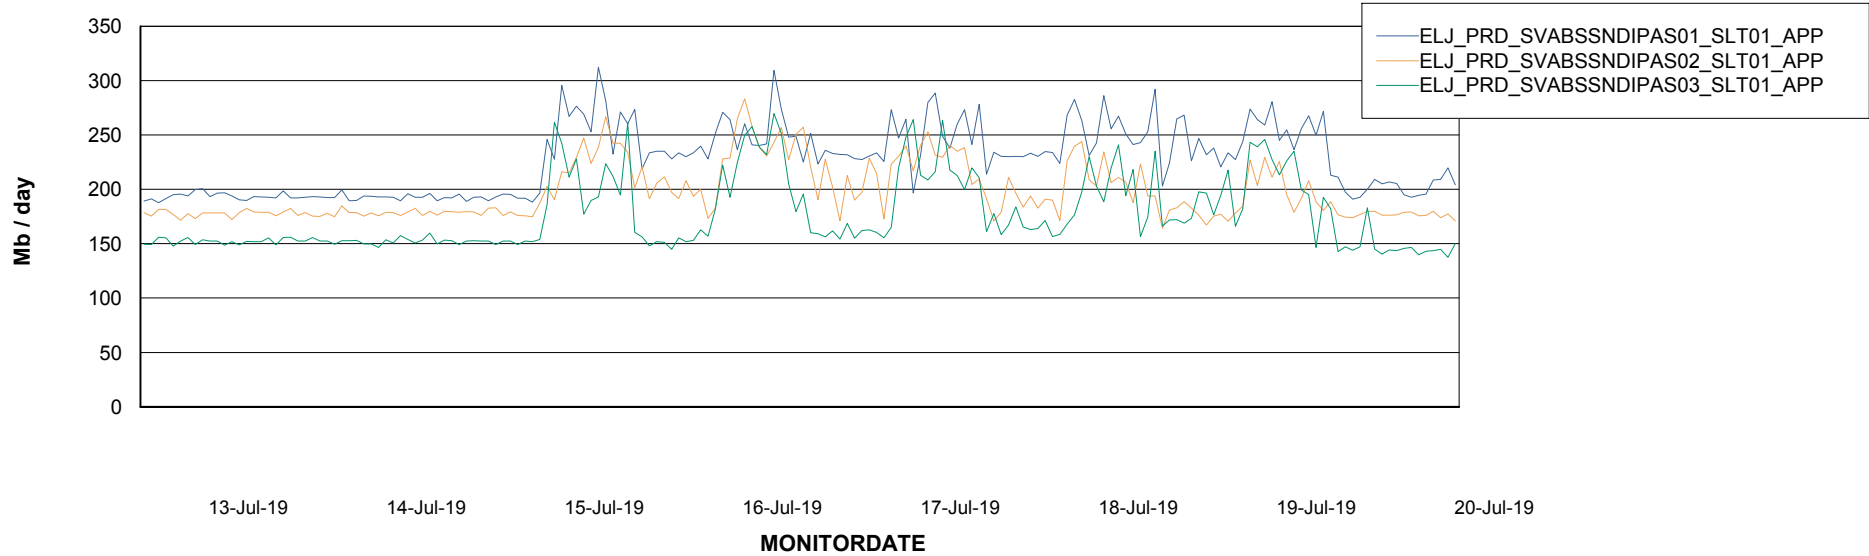

ABSSolute Application Server Services

Avg memory used per ABS Server Service