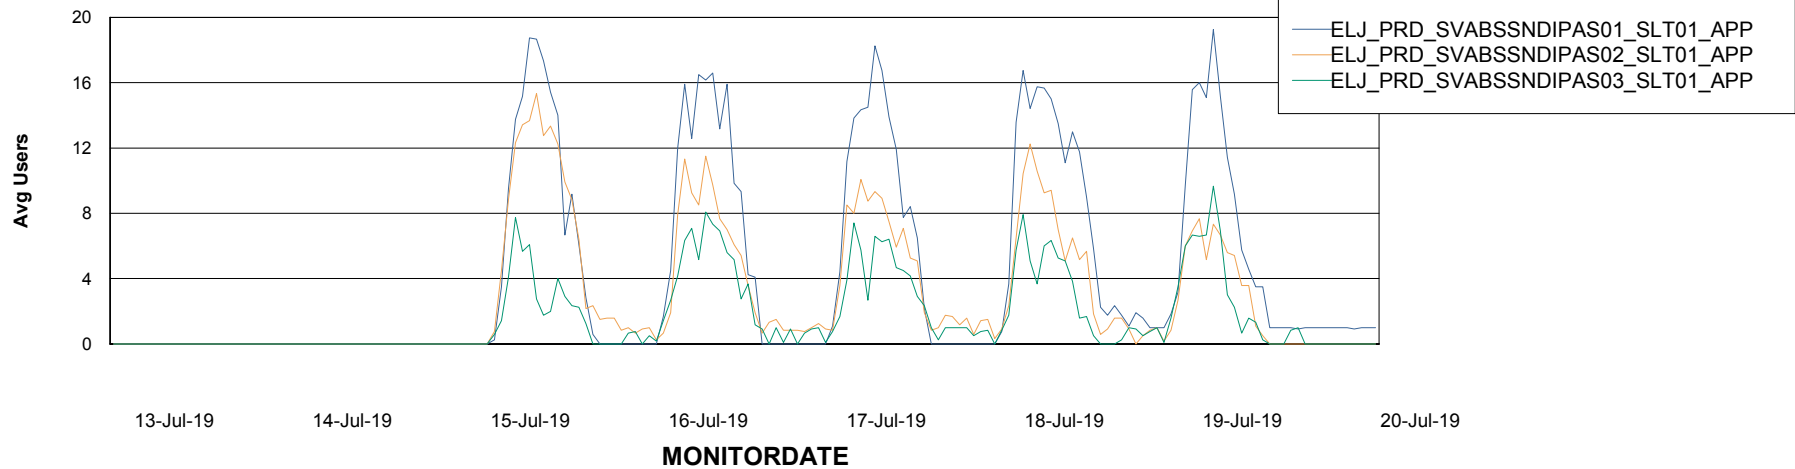

Avg users per day per ABS server