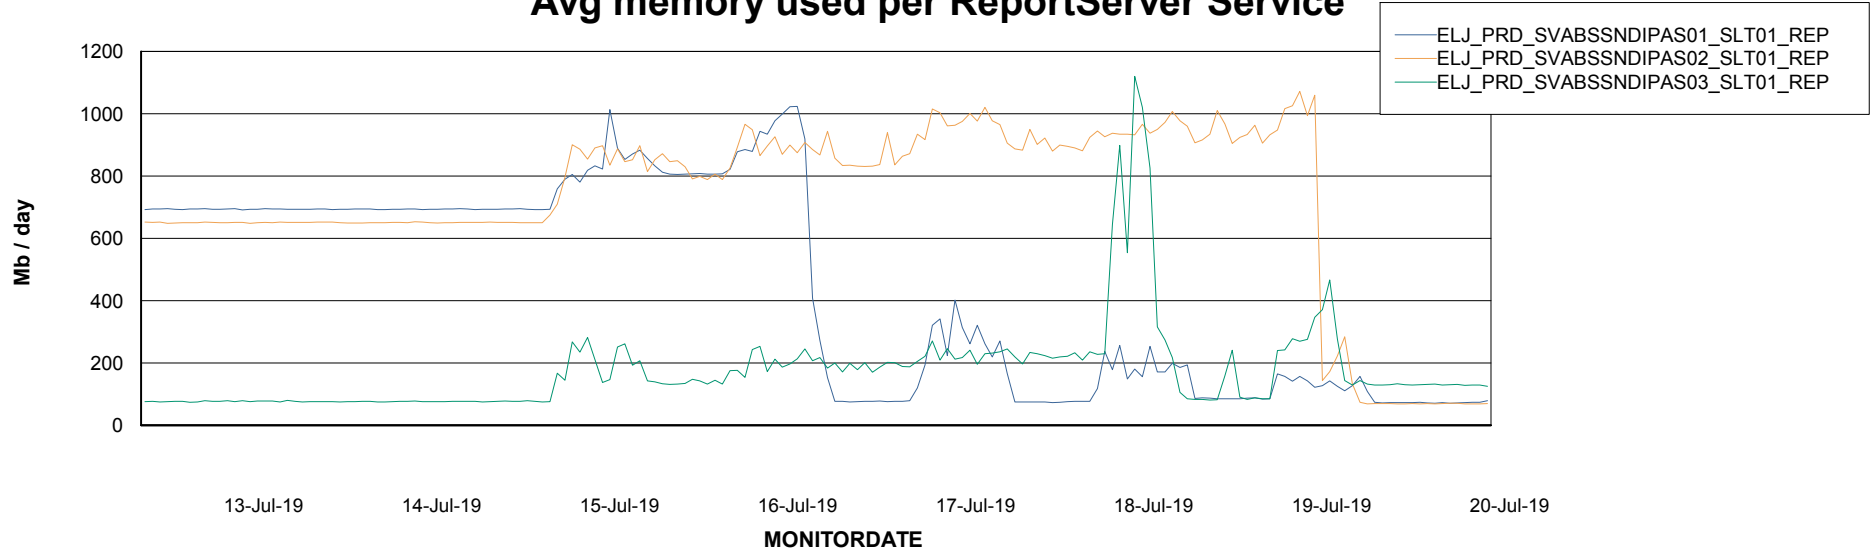

ABSSolute Application ReportServer Services

Avg memory used per ReportServer Service