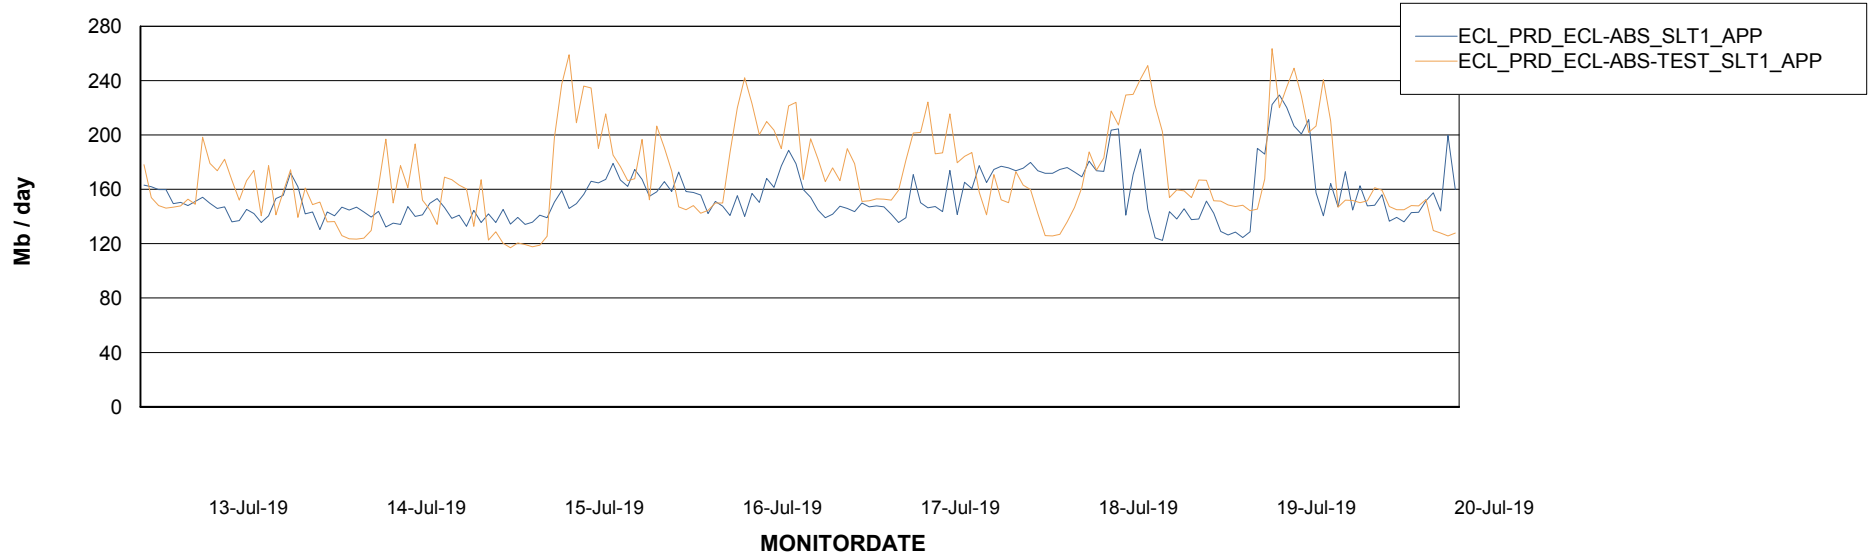

ABSSolute Application Server Services

Avg memory used per ABS Server Service