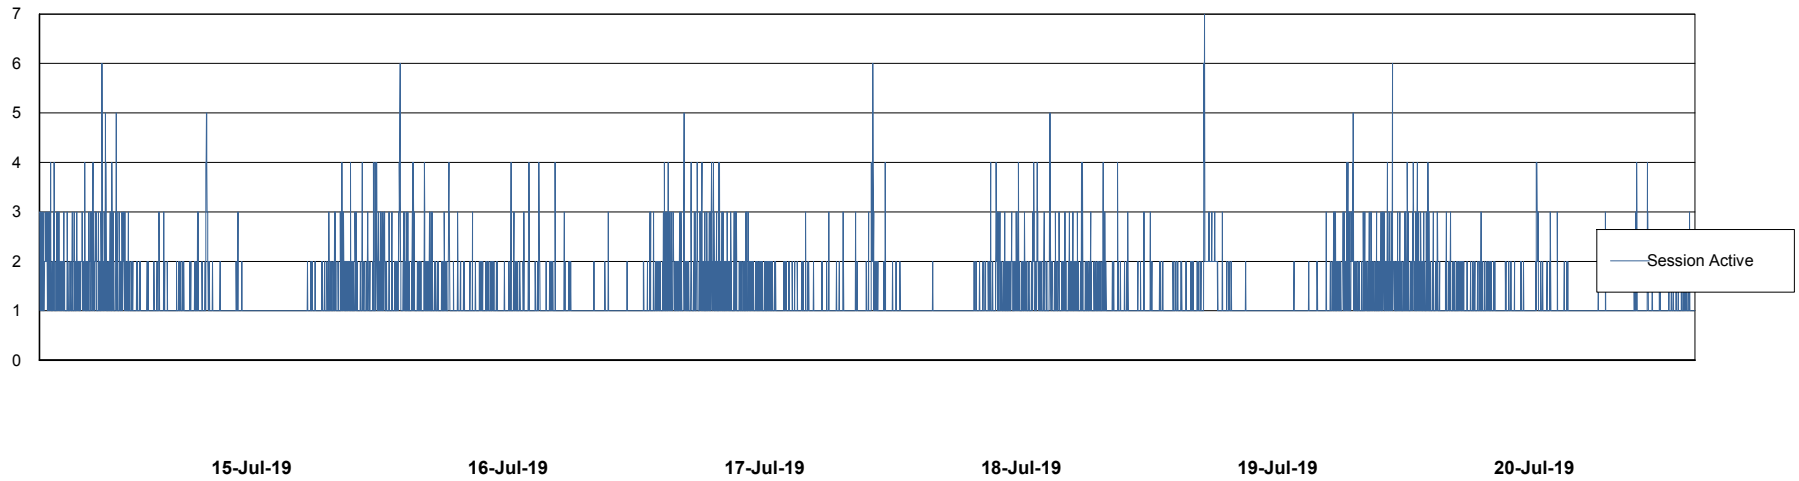

Database Performance ECLDB_Production