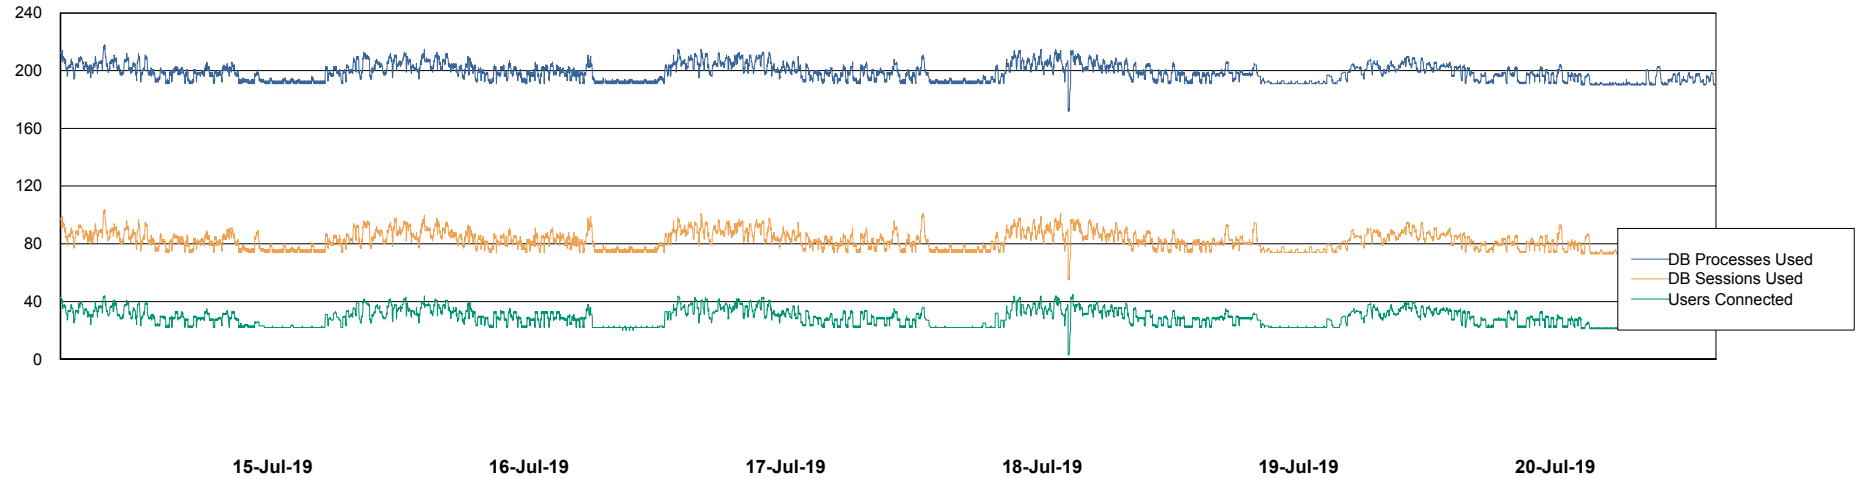

Database Performance ECLDB_Production