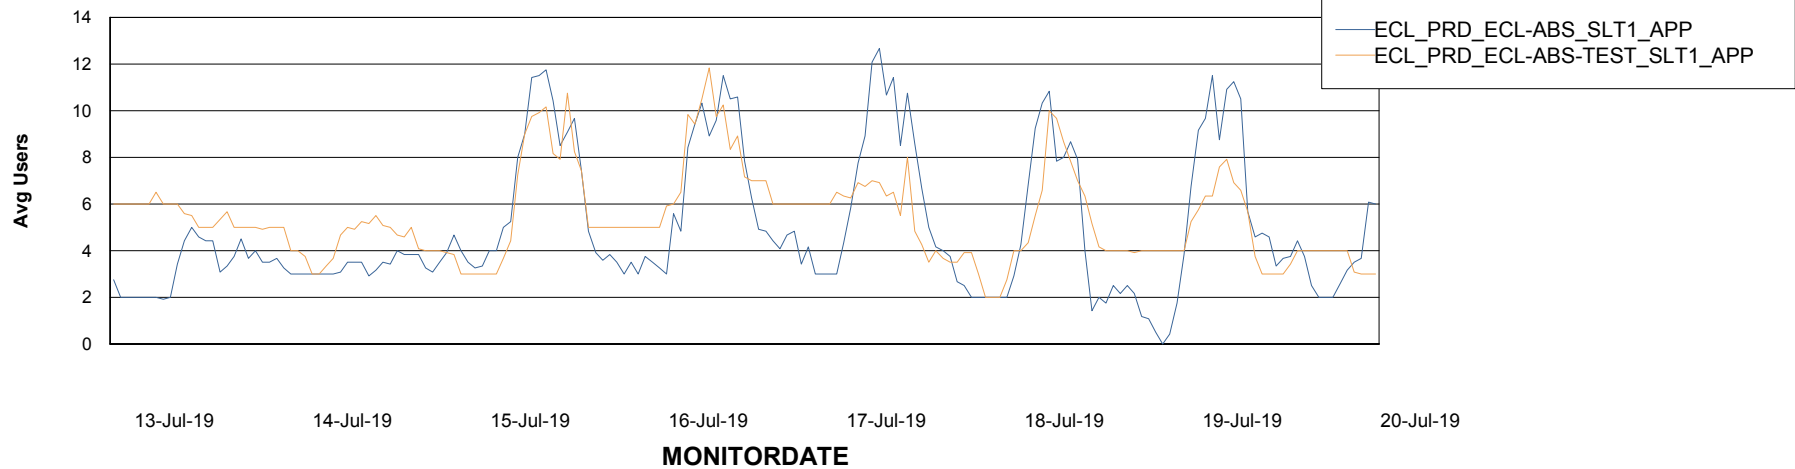

Avg users per day per ABS server