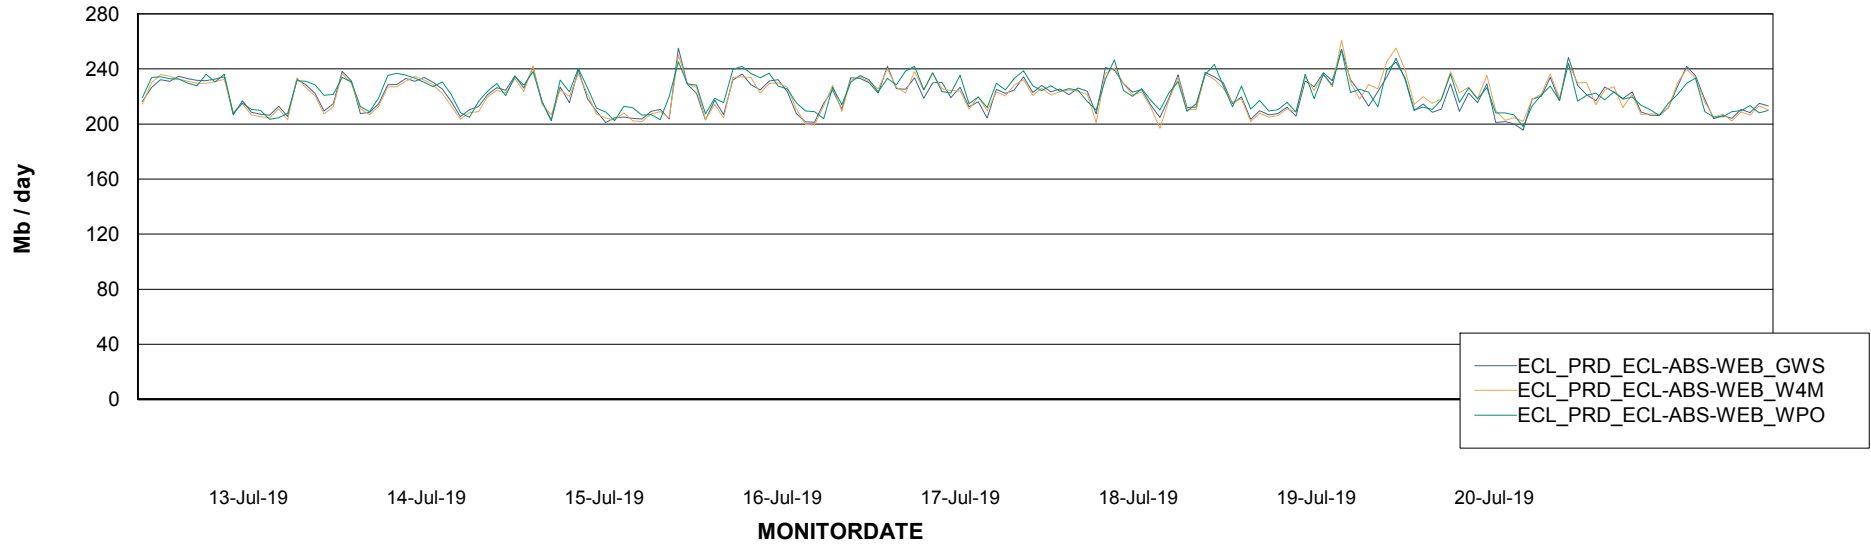

ABSSolute Web Component Services

Avg memory used per ABS Web component