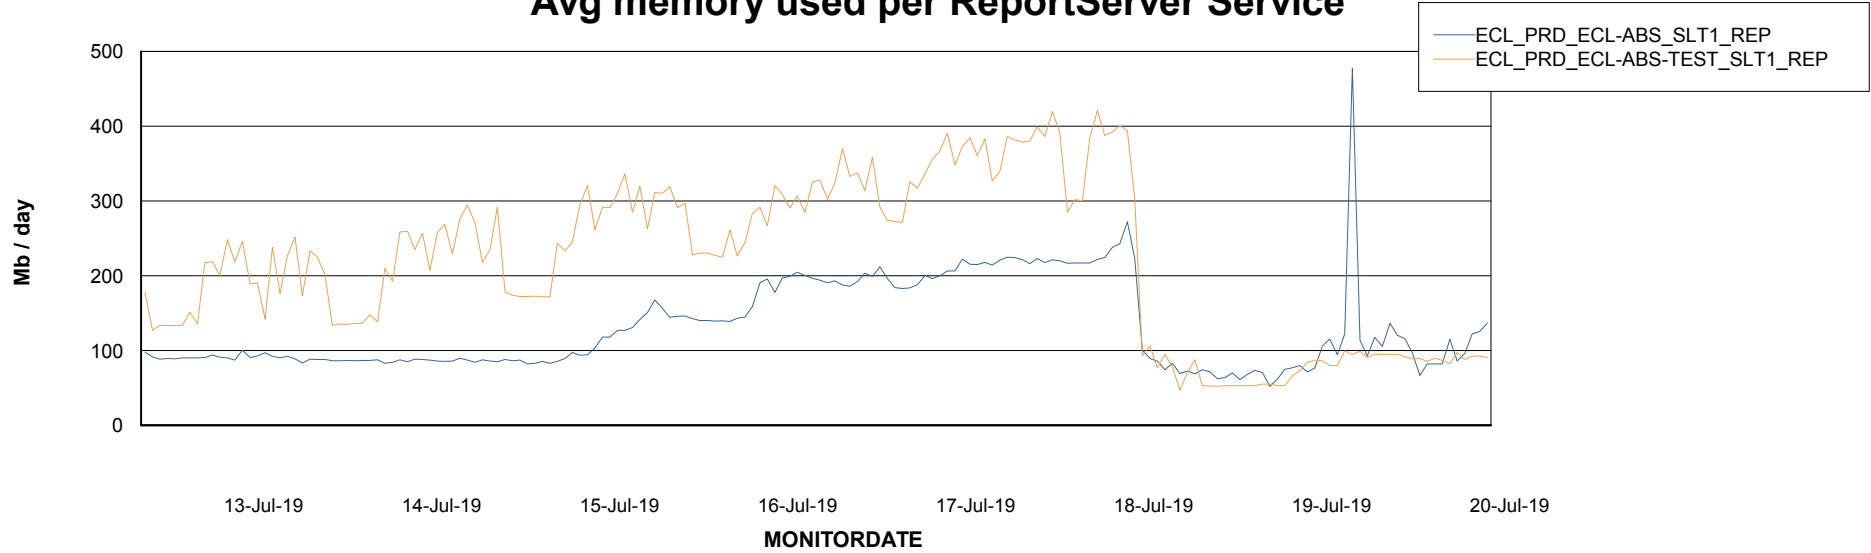

ABSSolute Application ReportServer Services

Avg memory used per ReportServer Service