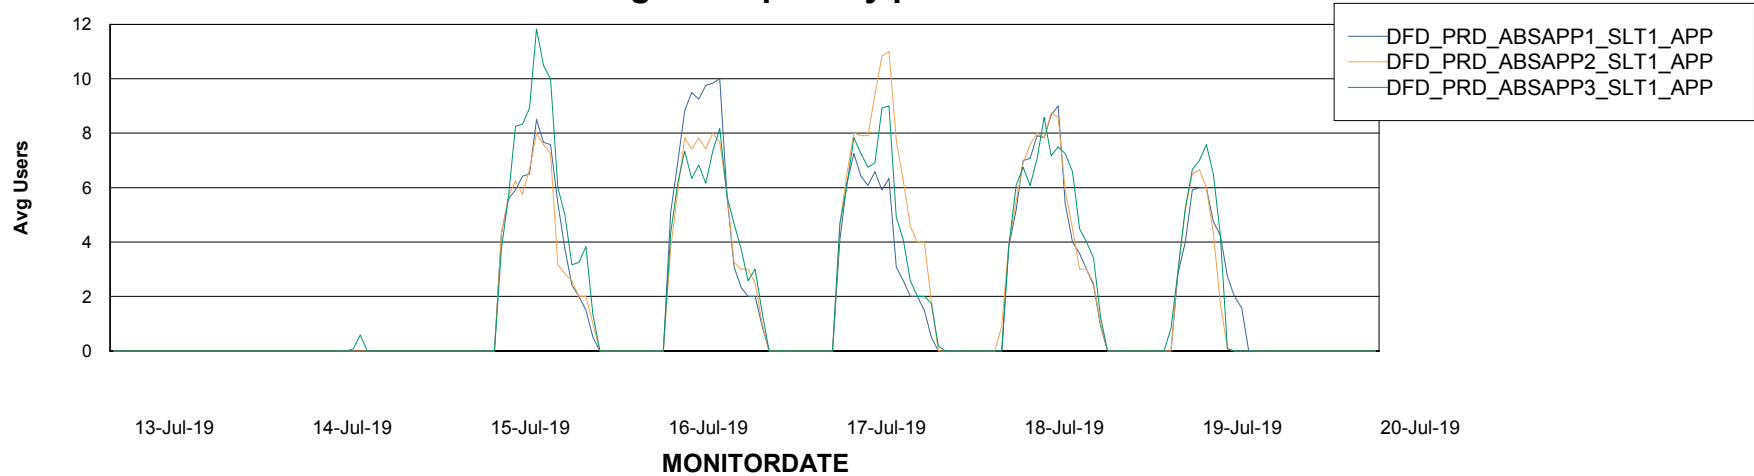

Avg users per day per ABS server