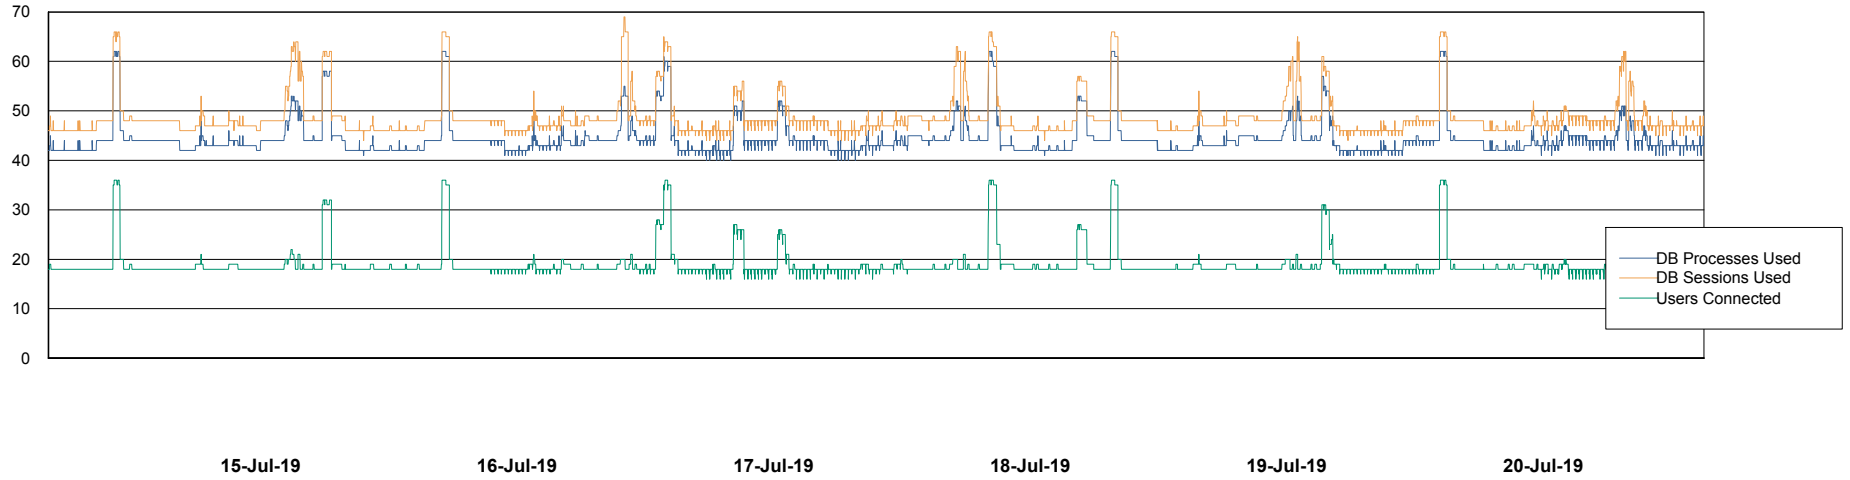

Database Performance DFDDDBI_Production