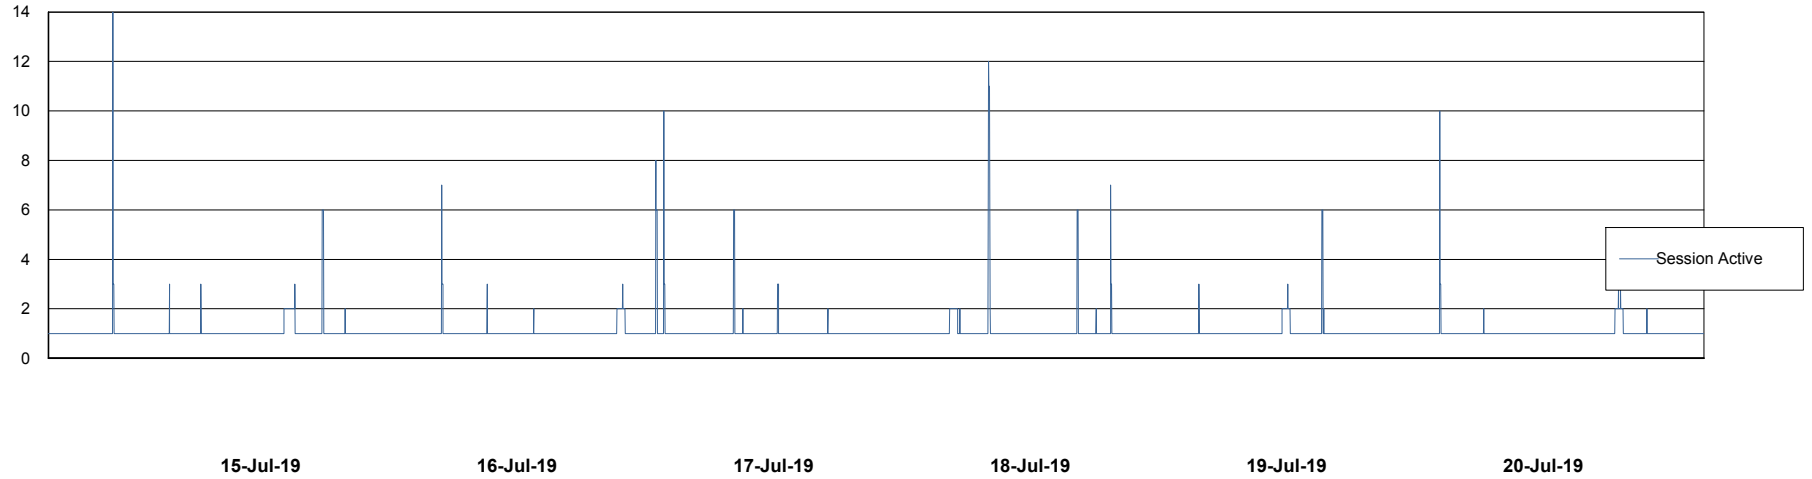

Database Performance DFDDDBI_Production