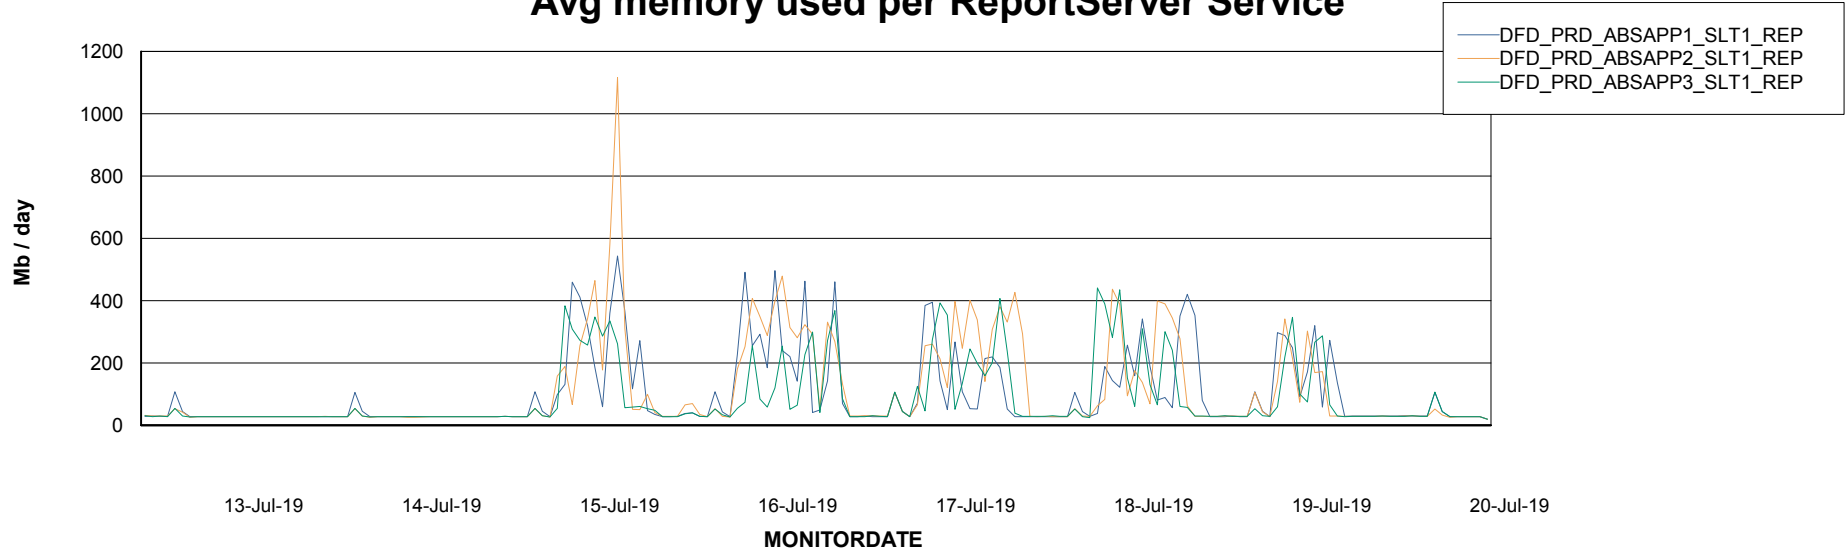

Avg users per day per ABS server

Weekly SLA Customer Report

Customer DFD Production
Database ID 39

ABSSolute Application ReportServer Services

Avg memory used per ReportServer Service

Disaster per ABS component