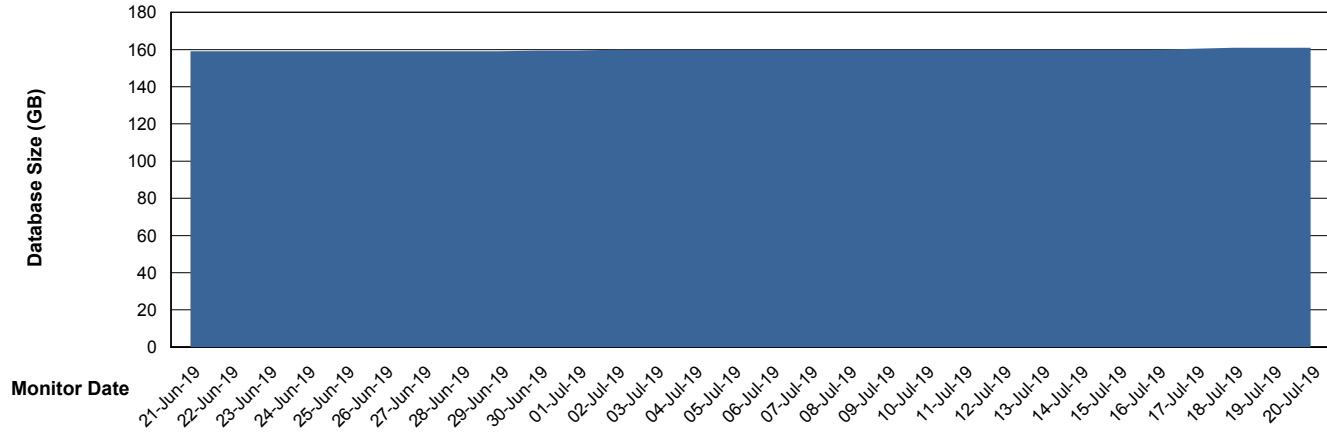

Weekly SLA Customer Report

Customer DFD Production
Database ID 39

Database Performance DFDDB_Production

Weekly SLA Customer Report

Customer DFD Production
Database ID 39

Database Performance DFDDB_Standby

Weekly SLA Customer Report

Customer DFD Production
Database ID 39

Database Performance DFDDDBI_Production

Weekly SLA Customer Report

Customer DFD Production
Database ID 39

DATABASE SIZE DFDDDB_Production

Database growth over last month

DATABASE SIZE DFDDDBI_Production

Database growth over last month

Weekly SLA Customer Report

Customer DFD Production
 Database ID 39

Database Tablespace DFDDDB_Production

Date	Tablespace Name	Filesize (Gb)	Usedsize (Gb)	Percentage free
20-Jul-19	ABSDATA	70	51	27
	INDX	122	106	13
19-Jul-19	ABSDATA	70	51	27
	INDX	122	106	13
18-Jul-19	ABSDATA	70	51	27
	INDX	122	106	13
17-Jul-19	ABSDATA	70	51	27
	INDX	122	106	13
16-Jul-19	ABSDATA	70	51	27
	INDX	122	106	13
15-Jul-19	ABSDATA	70	51	27
	INDX	122	106	13
14-Jul-19	ABSDATA	70	51	27
	INDX	122	106	13