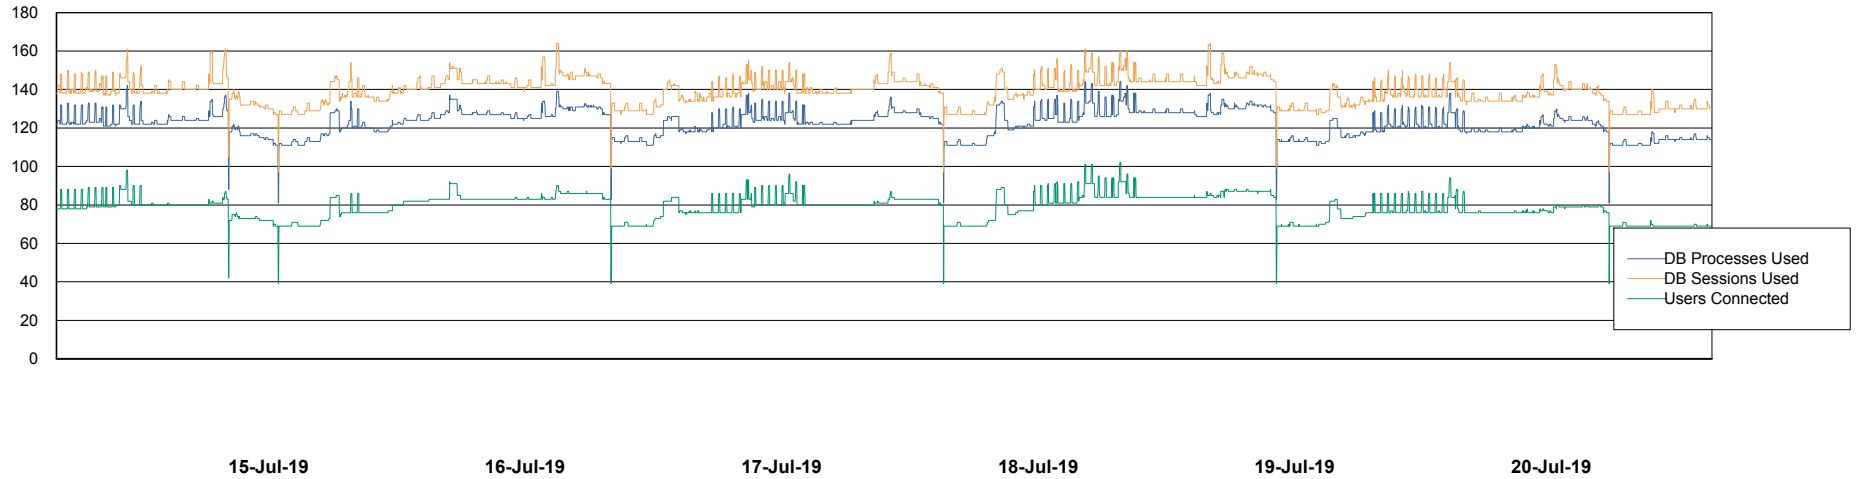

Harddisk Usage DFD_PRD_ORACLE2

	Free disk space on c: (%)	Total disk space on c: (Gb)	Free disk space on d: (%)	Total disk space on d: (Gb)	Free disk space on e: (%)	Total disk space on e: (Gb)	Free disk space on f: (%)	Total disk space on f: (Gb)
20-Jul-19	41	78	70	479	51	800	61	800
19-Jul-19	41	78	70	479	51	800	61	800
18-Jul-19	41	78	70	479	52	800	61	800
17-Jul-19	41	78	70	479	52	800	61	800
16-Jul-19	41	78	70	479	52	800	61	800
15-Jul-19	41	78	70	479	52	800	61	800
14-Jul-19	41	78	70	479	52	800	61	800

Weekly SLA Customer Report

Customer DFD Production
Database ID 39

Database Performance DFDDB_Production

Weekly SLA Customer Report

Customer DFD Production
Database ID 39

Database Performance DFDDB_Standby

Weekly SLA Customer Report