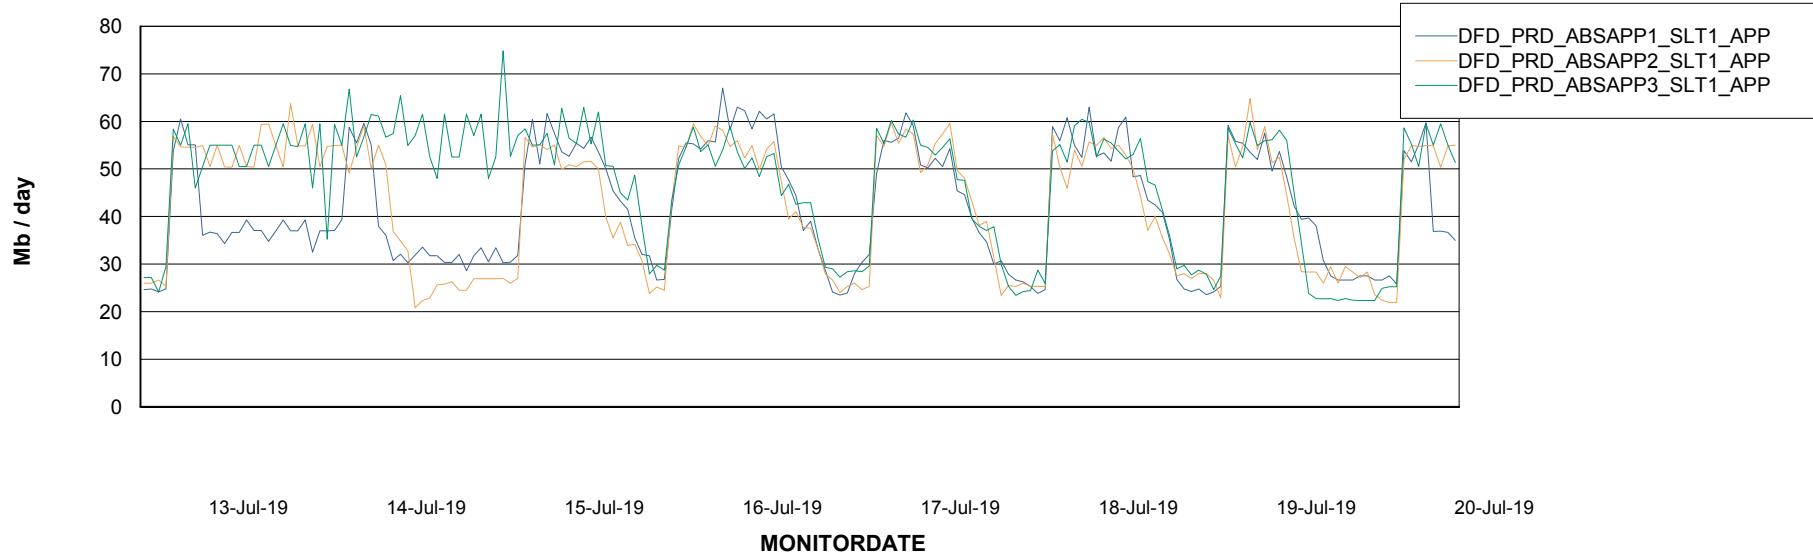

Standby Database Health DFD Production

Recovery lag for last 7 days

Weekly SLA Customer Report

Customer DFD Production
Database ID 39

ABSolute Application Server Services

Avg memory used per ABS Server Service