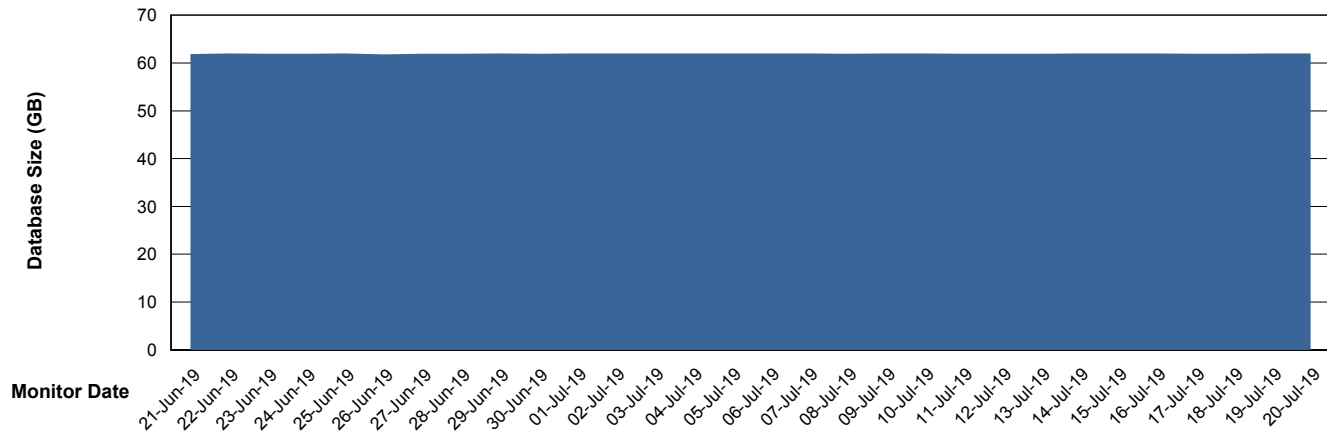

Weekly SLA Customer Report

Customer DFD Production
Database ID 39

Database Performance DFDDB_Production

Weekly SLA Customer Report

Customer DFD Production
Database ID 39

Database Performance DFDDB_Standby

Weekly SLA Customer Report

Customer DFD Production
Database ID 39

Database Performance DFDDDBI_Production

Weekly SLA Customer Report

Customer DFD Production
Database ID 39

DATABASE SIZE DFDDDB_Production

Database growth over last month

DATABASE SIZE DFDDDBI_Production

Database growth over last month

Weekly SLA Customer Report

Customer DFD Production
 Database ID 39

Database Tablespace DFDDDB_Production

Date	Tablespace Name	Filesize (Gb)	Usedsize (Gb)	Percentage free
20-Jul-19	ABSDATA	70	51	27
	INDX	122	106	13
19-Jul-19	ABSDATA	70	51	27
	INDX	122	106	13
18-Jul-19	ABSDATA	70	51	27
	INDX	122	106	13
17-Jul-19	ABSDATA	70	51	27
	INDX	122	106	13
16-Jul-19	ABSDATA	70	51	27
	INDX	122	106	13
15-Jul-19	ABSDATA	70	51	27
	INDX	122	106	13
14-Jul-19	ABSDATA	70	51	27
	INDX	122	106	13