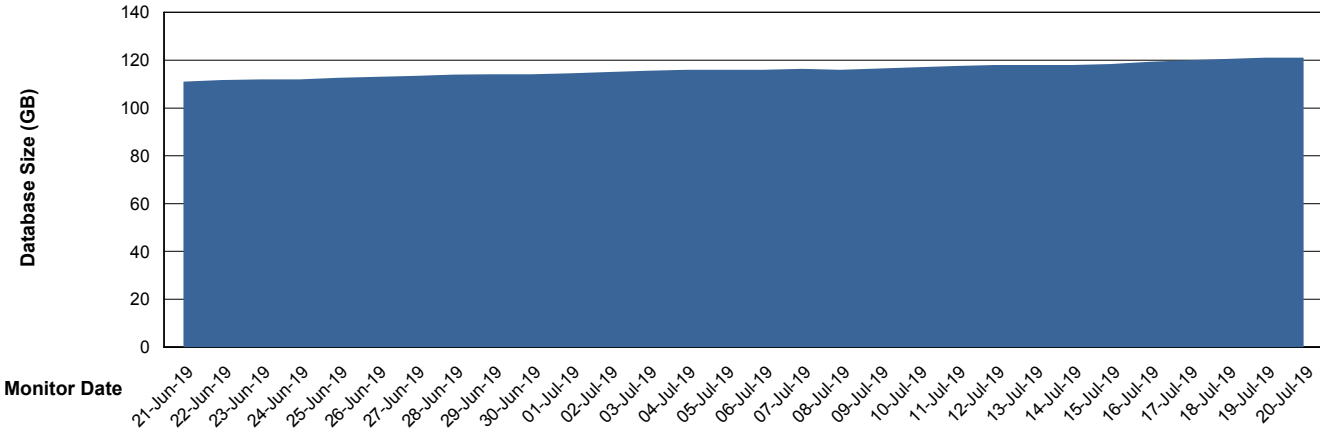

Weekly SLA Customer Report

Customer CUS Production
Database ID 84

Database Performance CUS_ProdDB_Primary

Weekly SLA Customer Report

Customer CUS Production
Database ID 84

Database Performance CUS_ProdDB_Standby

Weekly SLA Customer Report

Customer CUS Production
 Database ID 84

DATABASE SIZE CUS_ProdDB_Primary

Database growth over last month

Database Tablespace CUS_ProdDB_Primary

Date	Tablespace Name	Filesize (Gb)	Usedsize (Gb)	Percentage free
20-Jul-19	ABSDATA	130	109	16
	INDX	6	4	33
19-Jul-19	ABSDATA	130	109	16
	INDX	6	4	33
18-Jul-19	ABSDATA	130	109	16
	INDX	6	4	33
17-Jul-19	ABSDATA	130	108	17
	INDX	6	4	33
16-Jul-19	ABSDATA	130	108	17
	INDX	6	4	33
15-Jul-19	ABSDATA	130	107	18
	INDX	6	4	33
14-Jul-19	ABSDATA	130	105	19
	INDX	6	4	33