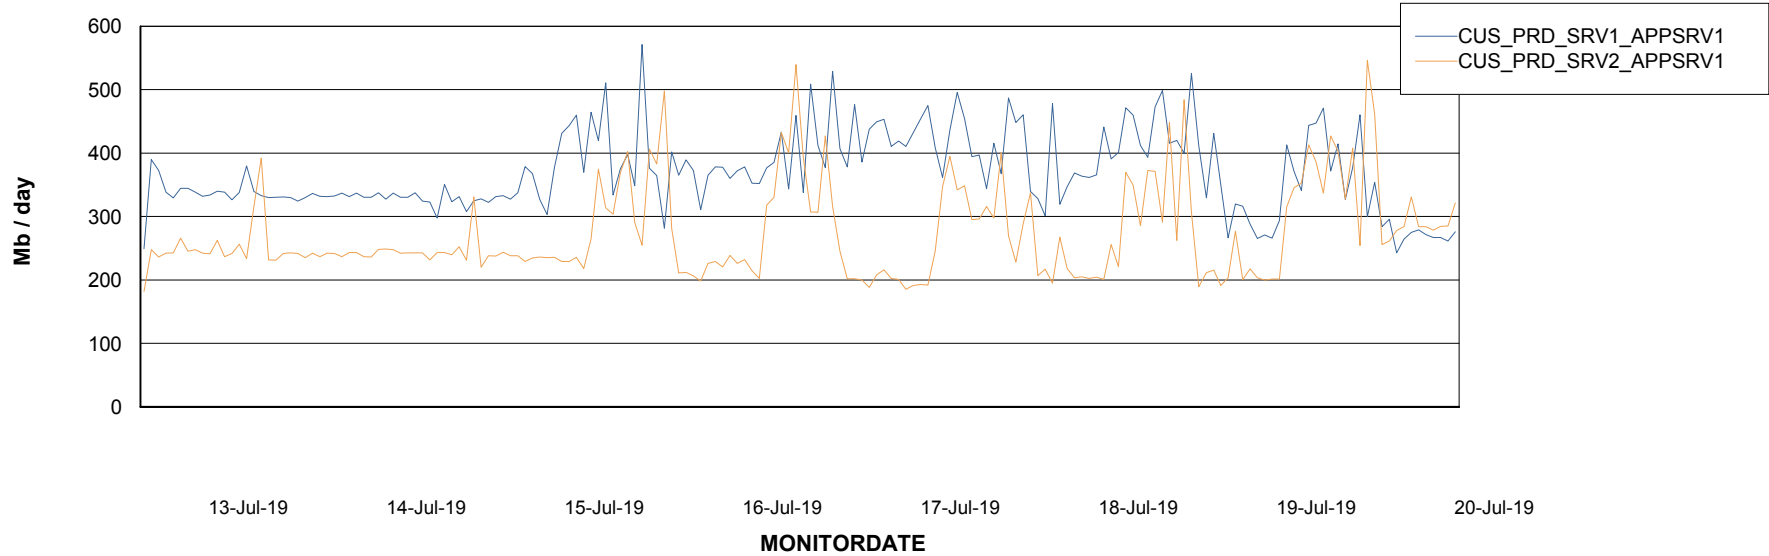

ABSSolute Application Server Services

Avg memory used per ABS Server Service