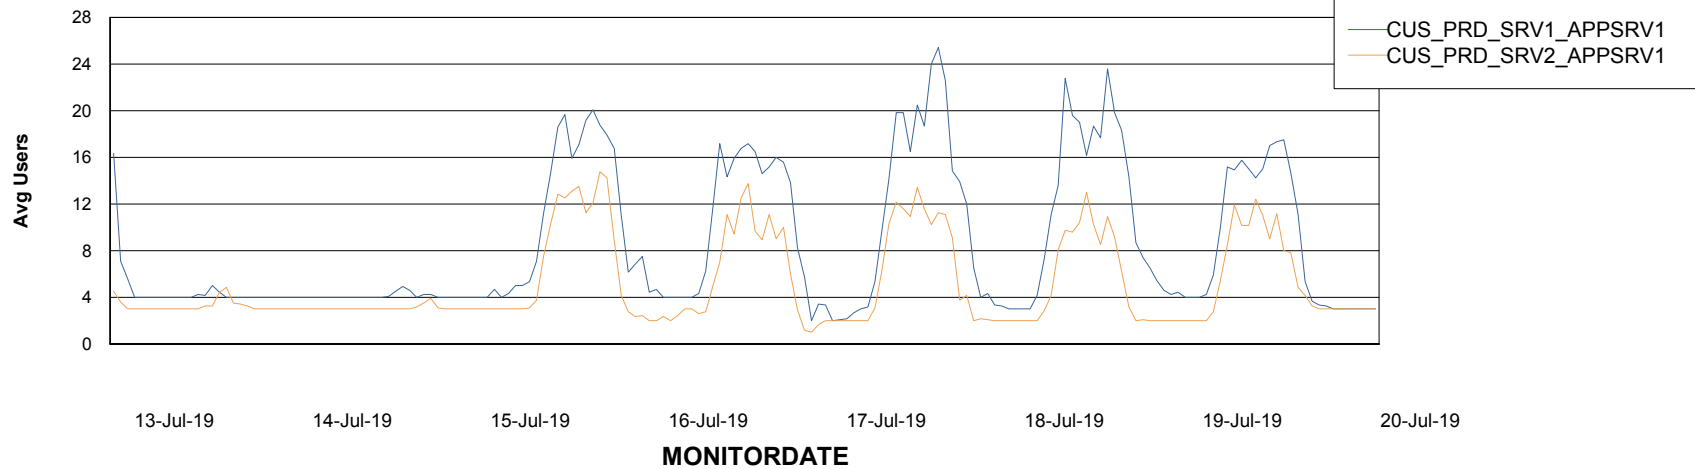

Avg users per day per ABS server