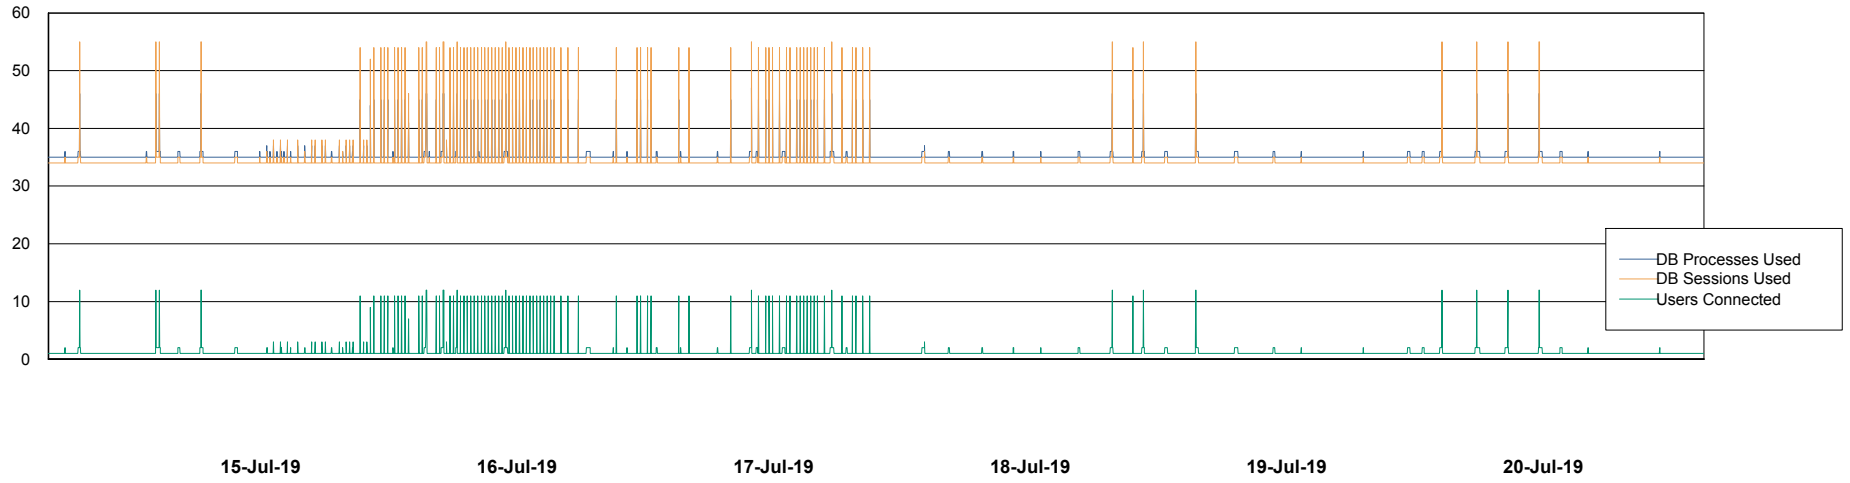

Weekly SLA Customer Report

Customer CUS Production
Database ID 84

Database Performance CUS_ProdDB_Primary

Weekly SLA Customer Report

Customer CUS Production
Database ID 84

Database Performance CUS_ProdDB_Standby