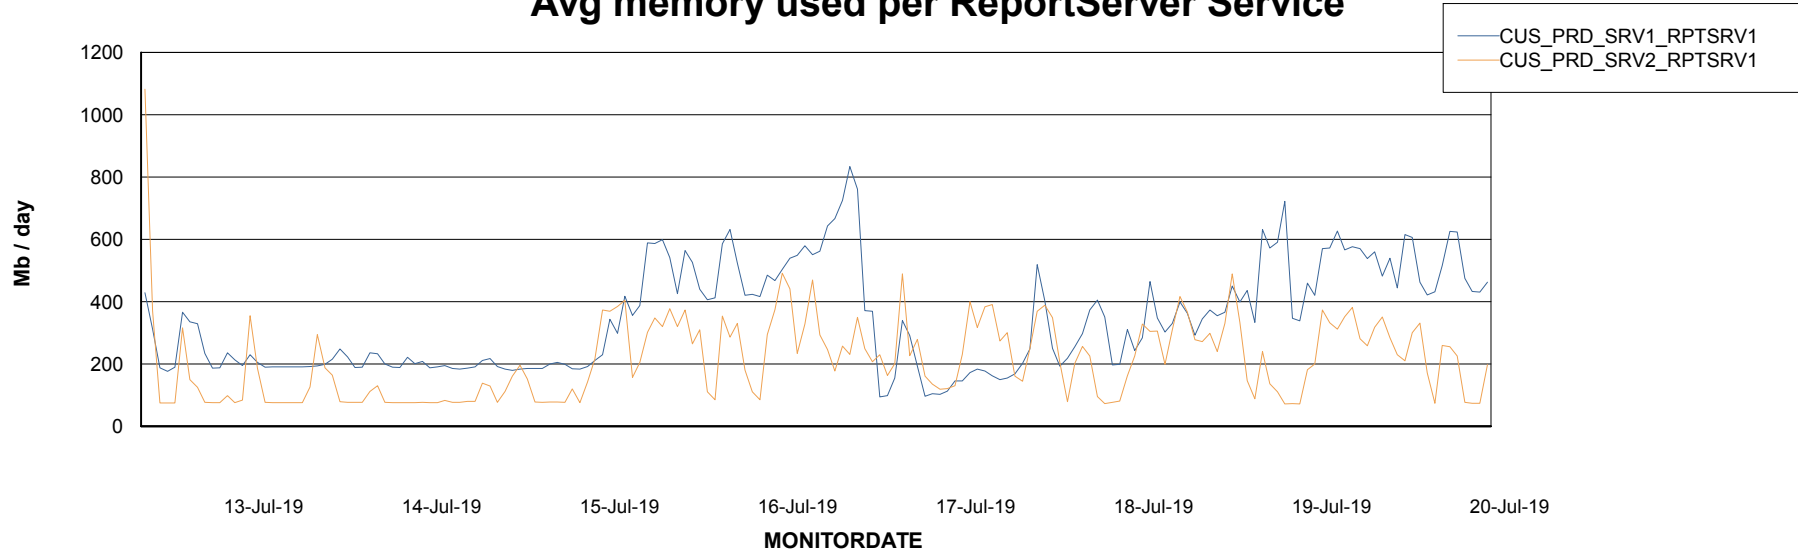

Avg memory used per ABS Server Service

Avg users per day per ABS server

Weekly SLA Customer Report

Customer CUS Production
Database ID 84

ABSolute Web Component Services

Avg memory used per ReportServer Service