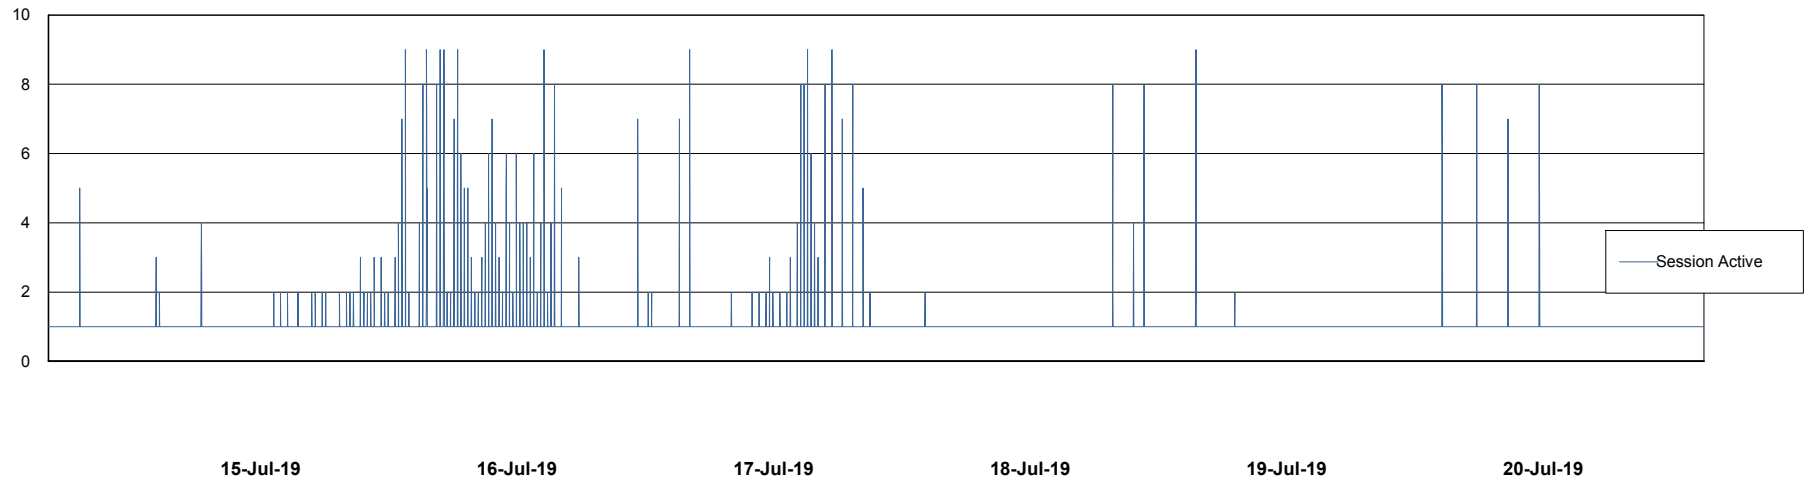

Weekly SLA Customer Report

Customer CUS Production
Database ID 84

Database Performance CUS_ProdDB_Primary

Weekly SLA Customer Report

Customer CUS Production
Database ID 84

Database Performance CUS_ProdDB_Standby