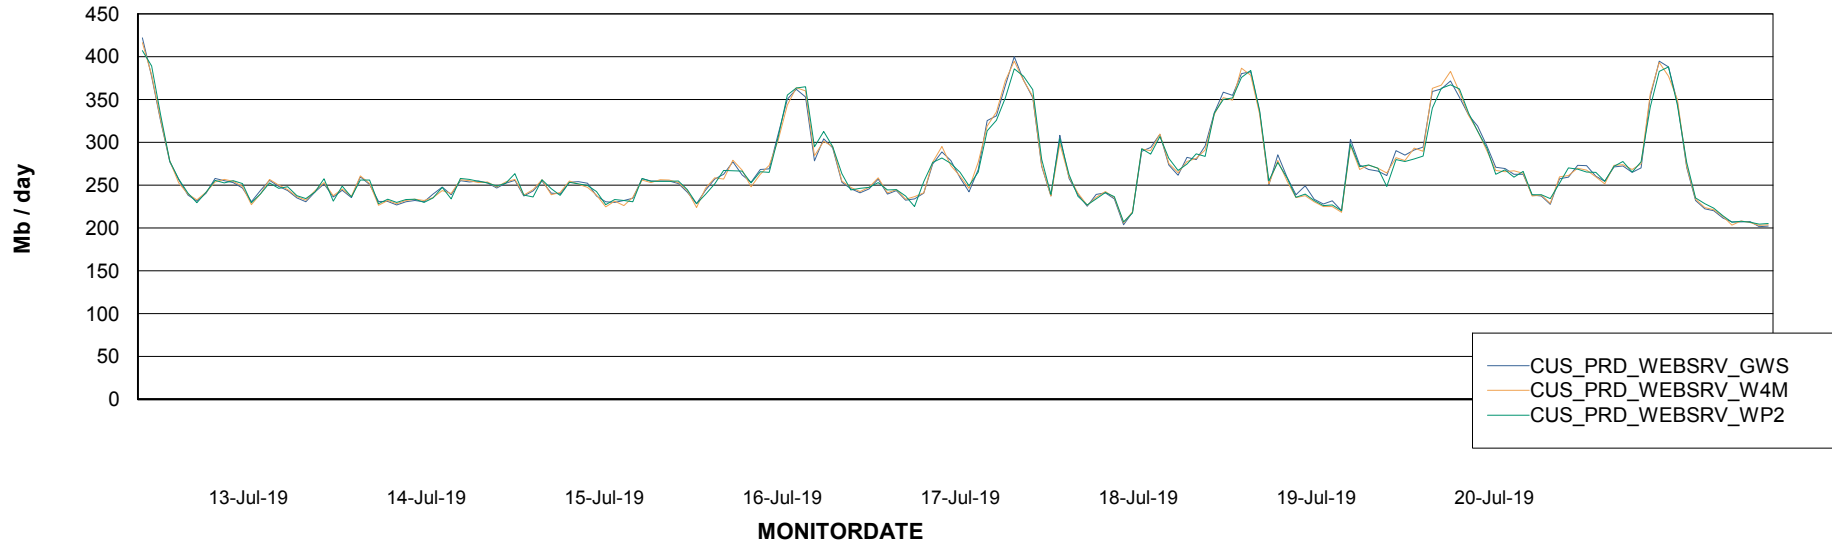

ABSSolute Web Component Services

Avg memory used per ABS Web component