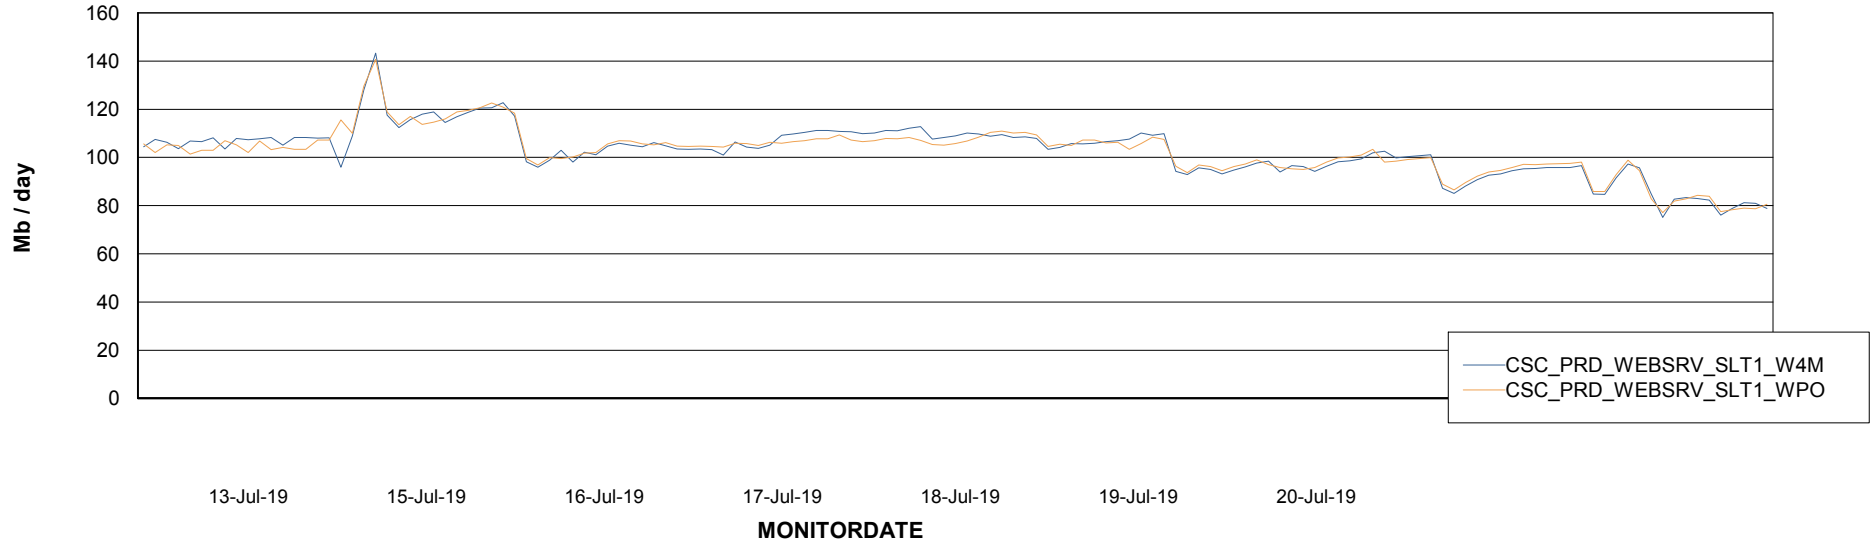

ABSSolute Web Component Services

Avg memory used per ABS Web component