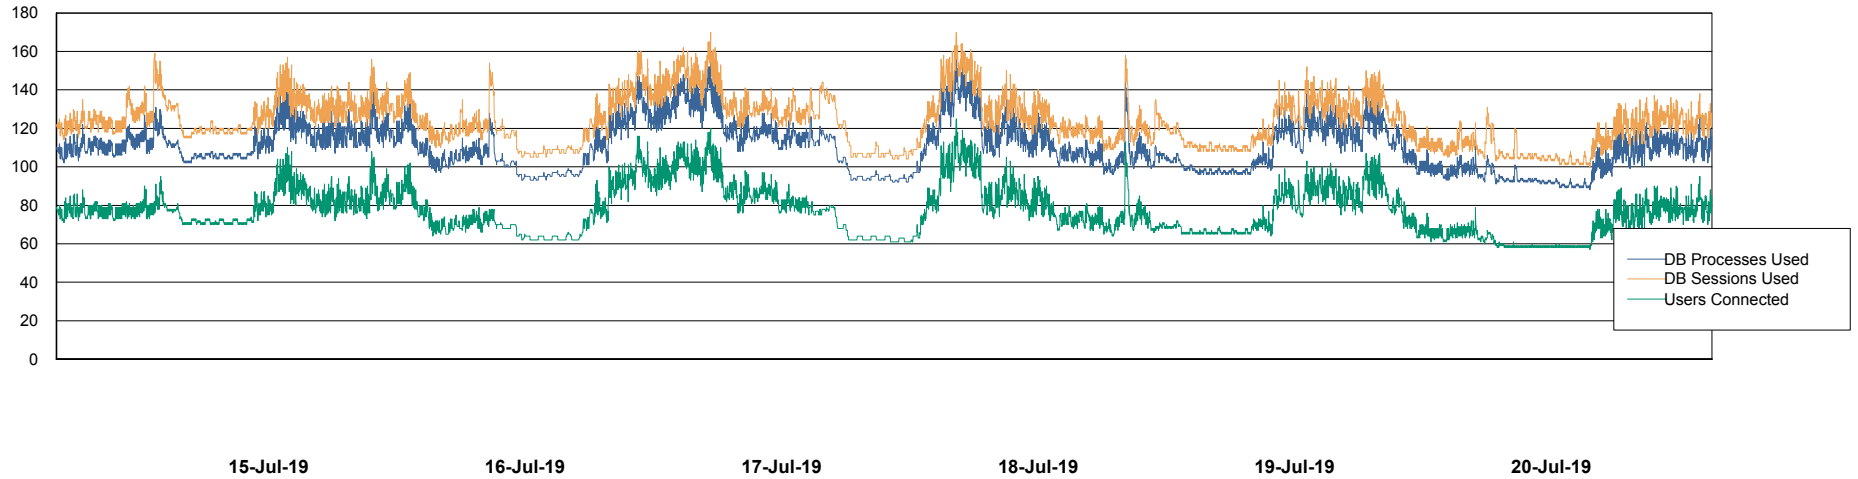

Database Performance CSCDB_Primary