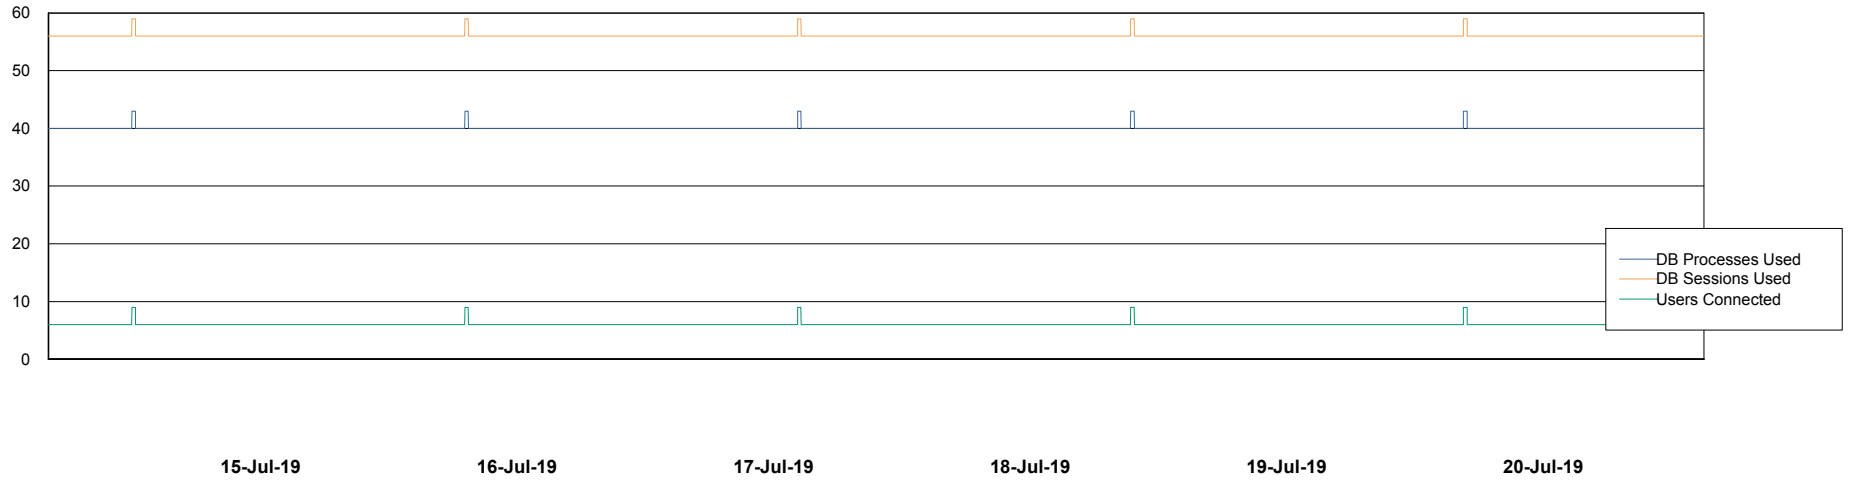

Weekly SLA Customer Report

Customer CSC_Production
Database ID 50

Database Performance CSCDB_Primary

Weekly SLA Customer Report

Customer CSC_Production
Database ID 50

Database Performance CSCDB_Standby

Weekly SLA Customer Report