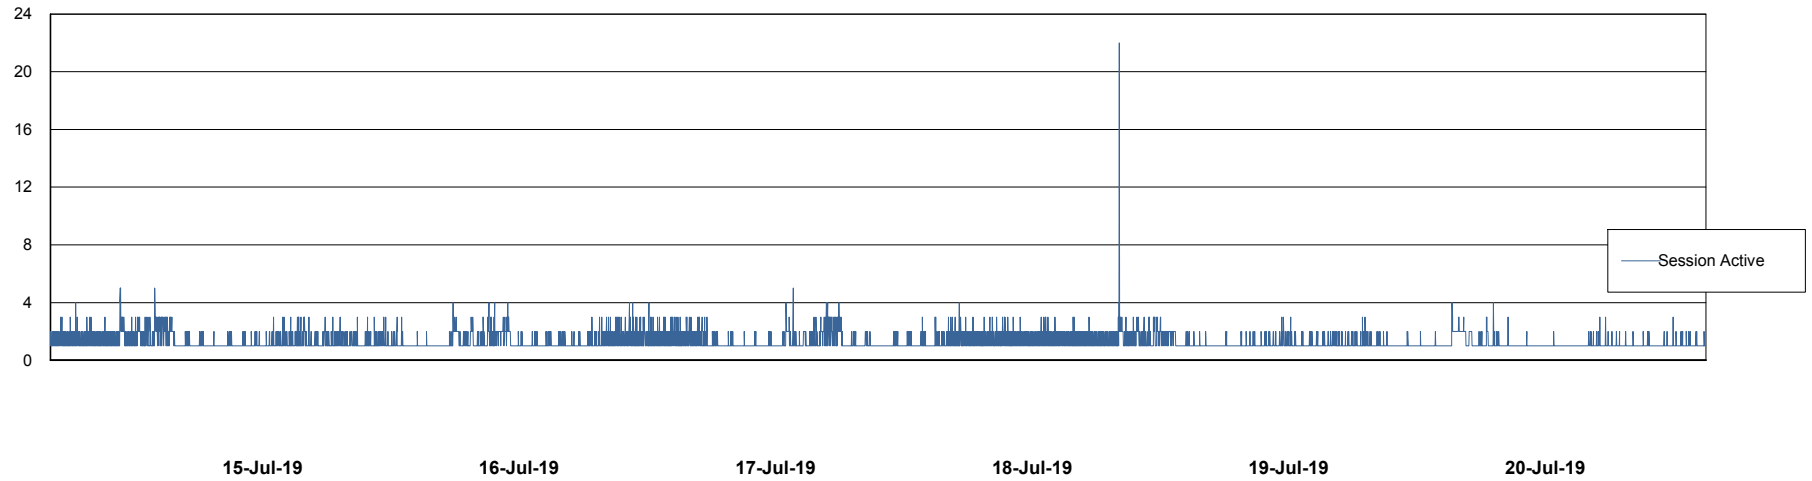

Database Performance CSCDB_Primary