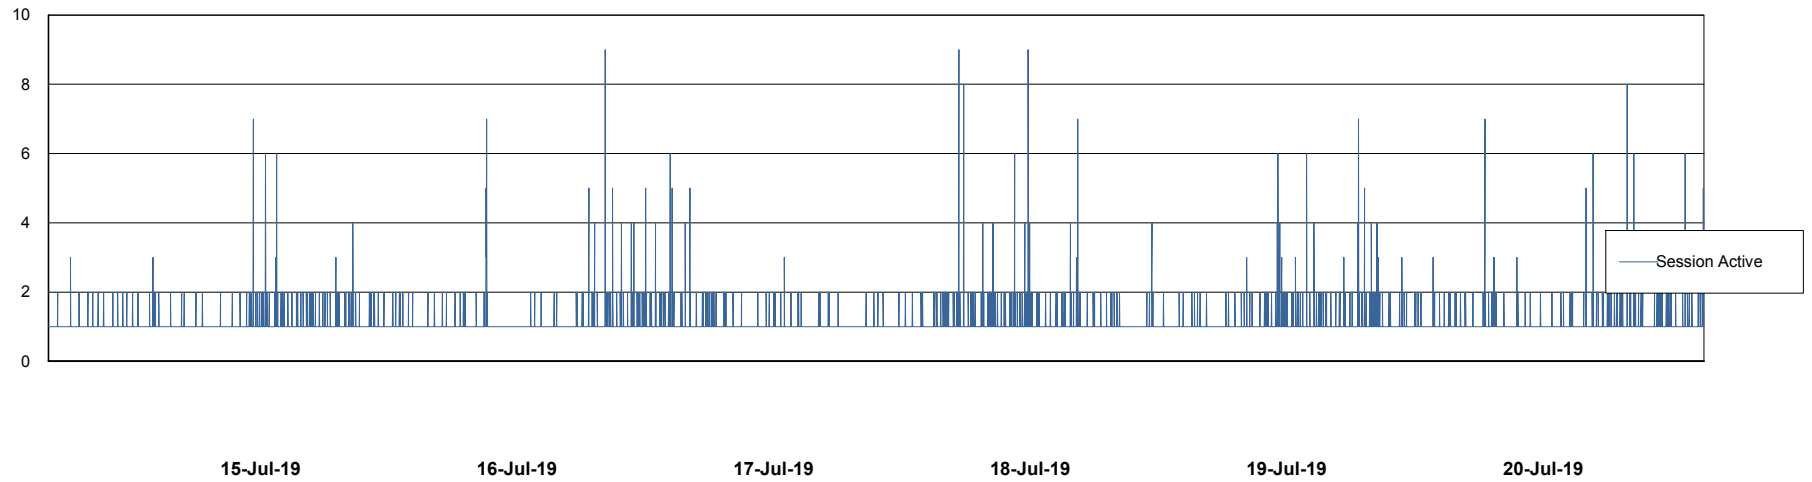

Weekly SLA Customer Report

Customer CSC_Production
Database ID 50

Database Performance CSCDB_Primary

Weekly SLA Customer Report

Customer CSC_Production
Database ID 50

Database Performance CSCDB_Standby

Weekly SLA Customer Report