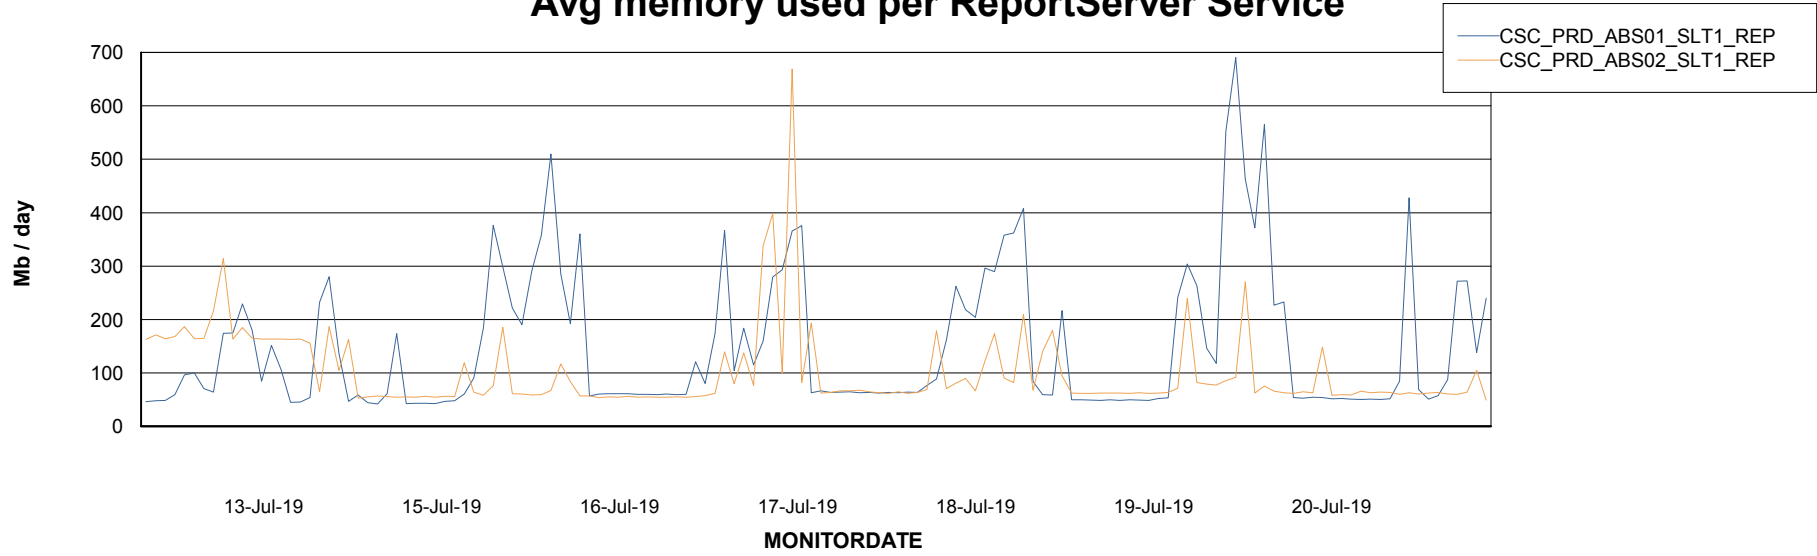

Avg memory used per ABS Server Service

Avg users per day per ABS server

Weekly SLA Customer Report

Customer CSC_Production
Database ID 50

ABSSolute Application ReportServer Services

Avg memory used per ReportServer Service