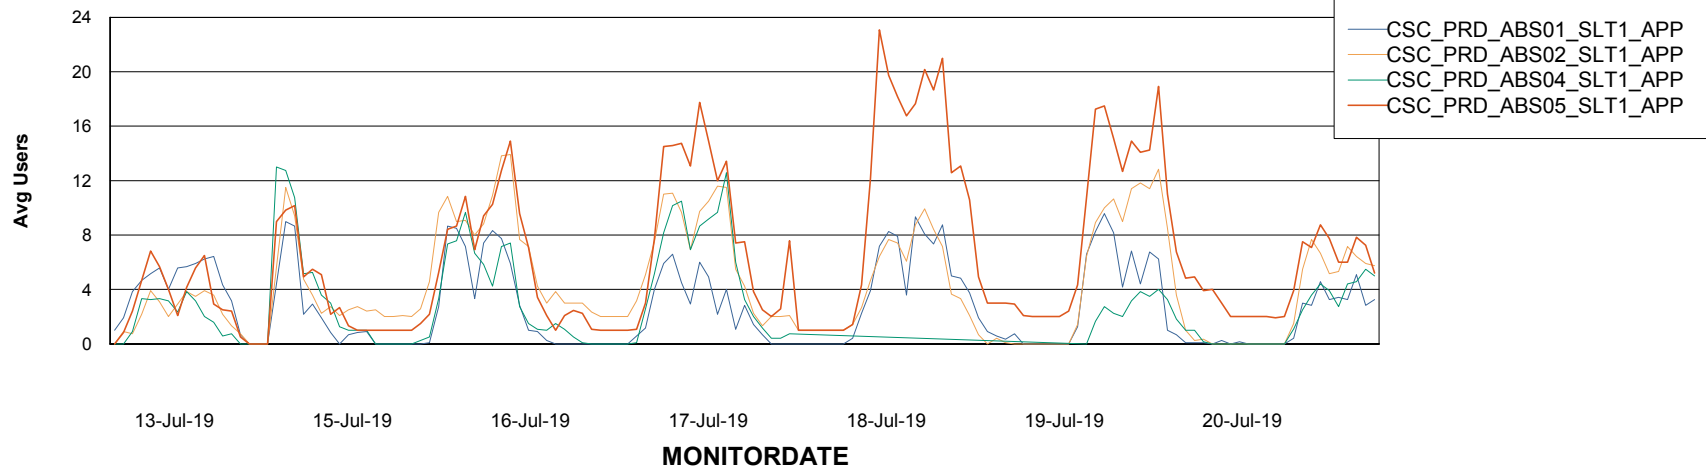

Avg users per day per ABS server