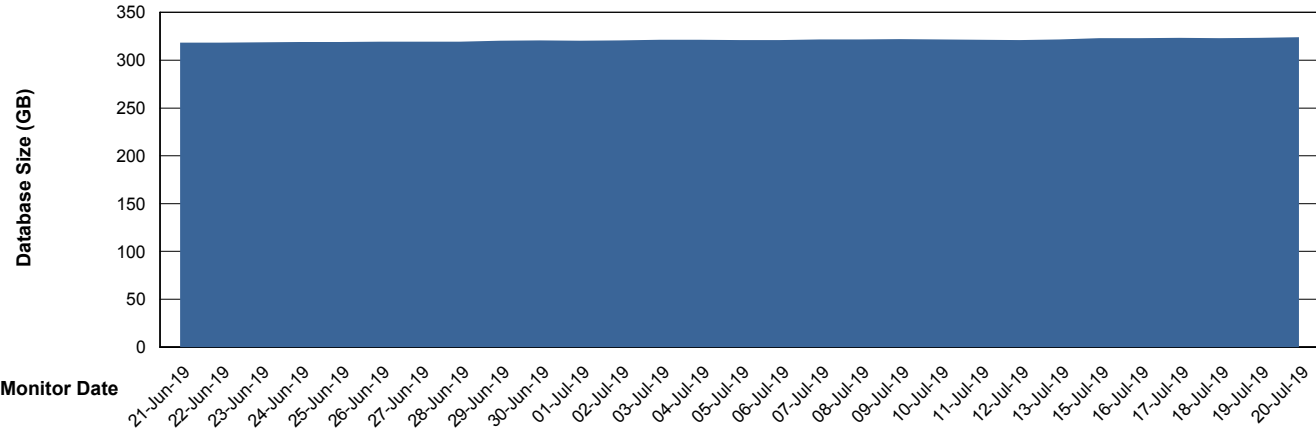

Weekly SLA Customer Report

Customer CSC_Production
Database ID 50

Harddisk Usage CSC_PRD_WEBSRV

		Total disk space on c: (Gb)
20-Jul-19	44	59
19-Jul-19	44	59
18-Jul-19	44	59
17-Jul-19	44	59
16-Jul-19	44	59
15-Jul-19	44	59
14-Jul-19	44	0

Weekly SLA Customer Report

Customer CSC_Production
Database ID 50

Database Performance CSCDB_Primary

Weekly SLA Customer Report

Customer CSC_Production
Database ID 50

Database Performance CSCDB_Standby

Weekly SLA Customer Report

Customer CSC_Production
 Database ID 50

DATABASE SIZE CSCDB_Primary

Database growth over last month

Database Tablespace CSCDB_Primary

Date	Tablespace Name	Filesize (Gb)	Usedsize (Gb)	Percentage free
20-Jul-19	ABSDATA	131	111	15
	INDX	246	210	15
19-Jul-19	ABSDATA	131	111	15
	INDX	246	210	15
18-Jul-19	ABSDATA	131	111	15
	INDX	246	210	15
17-Jul-19	ABSDATA	131	111	15
	INDX	246	210	15
16-Jul-19	ABSDATA	131	111	15
	INDX	246	209	15
15-Jul-19	ABSDATA	131	111	15
	INDX	246	209	15