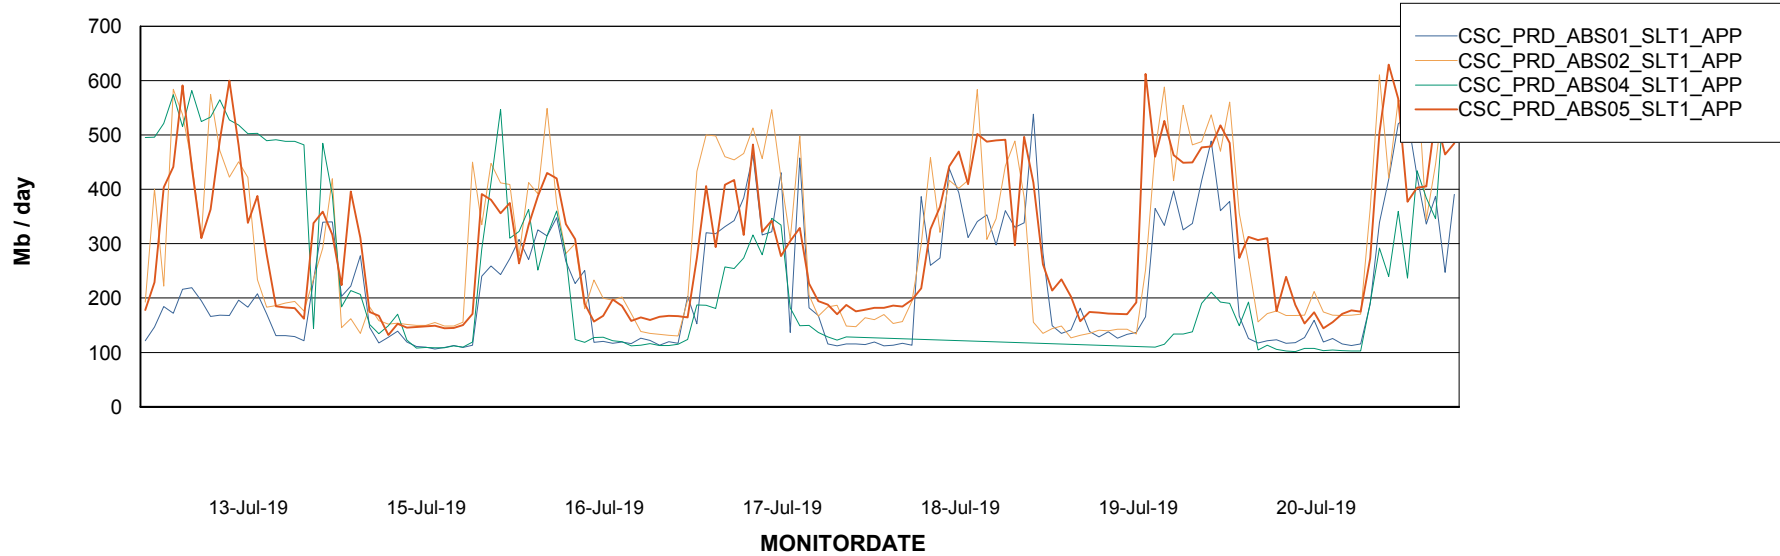

ABSSolute Application Server Services

Avg memory used per ABS Server Service