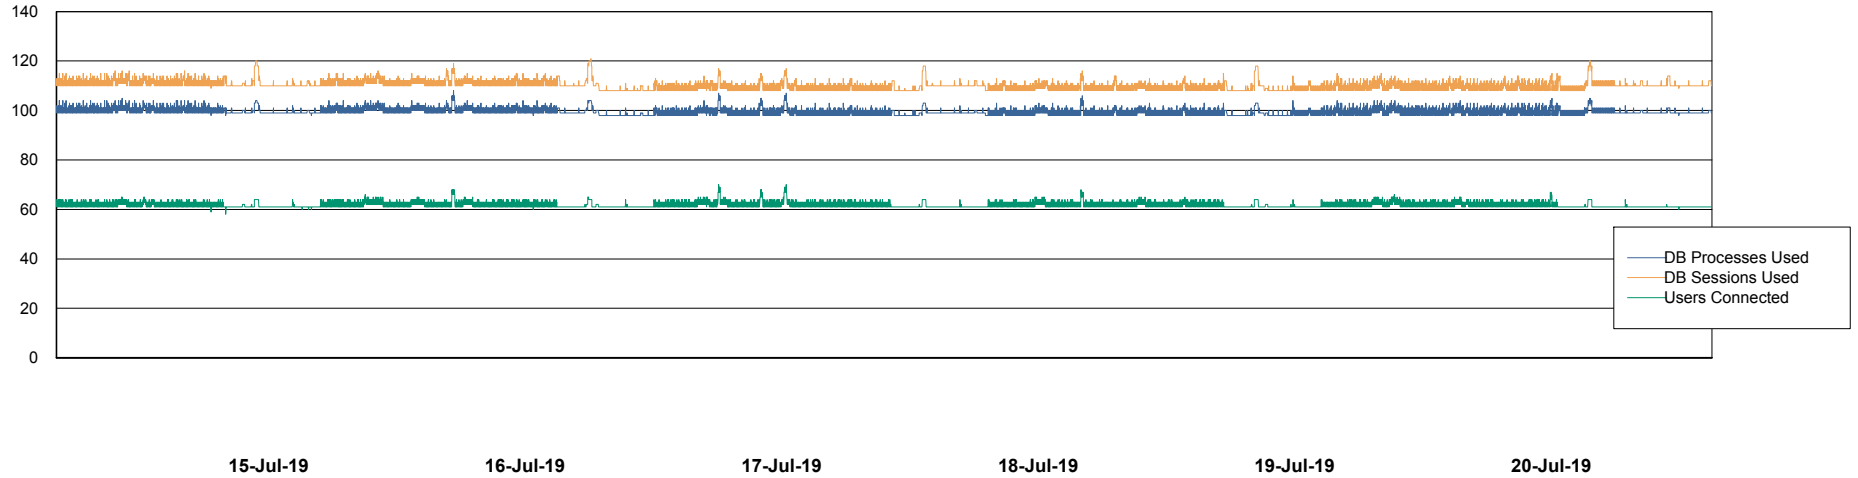

Harddisk Usage CIW_PRD_ORACLE2

	Free disk space on c: (%)	Total disk space on c: (Gb)	Free disk space on d: (%)	Total disk space on d: (Gb)	Free disk space on e: (%)	Total disk space on e: (Gb)
20-Jul-19	95	701	73	700	100	830
19-Jul-19	95	701	73	700	100	830
18-Jul-19	95	701	73	700	100	830
17-Jul-19	95	701	73	700	100	830
16-Jul-19	95	701	73	700	100	830
15-Jul-19	95	701	73	700	100	830
14-Jul-19	95	701	73	700	100	830

Weekly SLA Customer Report

Customer CIW Production
Database ID 45

Database Performance CIWDB_Production

Weekly SLA Customer Report

Customer CIW Production
Database ID 45

Database Performance CIWDB_Standby

Weekly SLA Customer Report