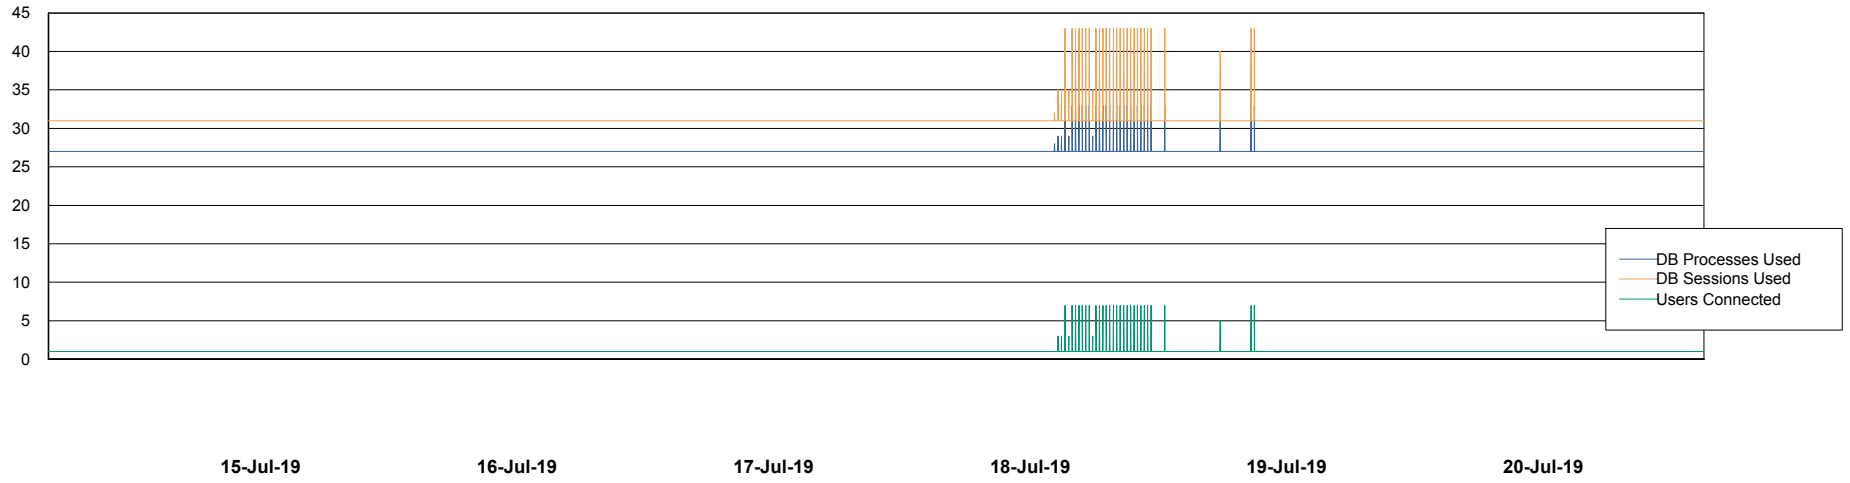

Weekly SLA Customer Report

Customer CIW Production
Database ID 45

Database Performance CIWDB_Production

Weekly SLA Customer Report

Customer CIW Production
Database ID 45

Database Performance CIWDB_Standby

Weekly SLA Customer Report

Customer CIW Production
 Database ID 45

DATABASE SIZE CIWDB_Production

Database growth over last month

Database Tablespace CIWDB_Production

Date	Tablespace Name	Filesize (Gb)	Usedsize (Gb)	Percentage free
20-Jul-19	ABSDATA	40	33	18
	INDX	5	4	20
19-Jul-19	ABSDATA	40	33	18
	INDX	5	4	20
18-Jul-19	ABSDATA	40	33	18
	INDX	5	4	20
17-Jul-19	ABSDATA	40	33	18
	INDX	5	4	20
16-Jul-19	ABSDATA	40	33	18
	INDX	5	4	20
15-Jul-19	ABSDATA	40	33	18
	INDX	5	4	20
14-Jul-19	ABSDATA	40	33	18
	INDX	5	4	20