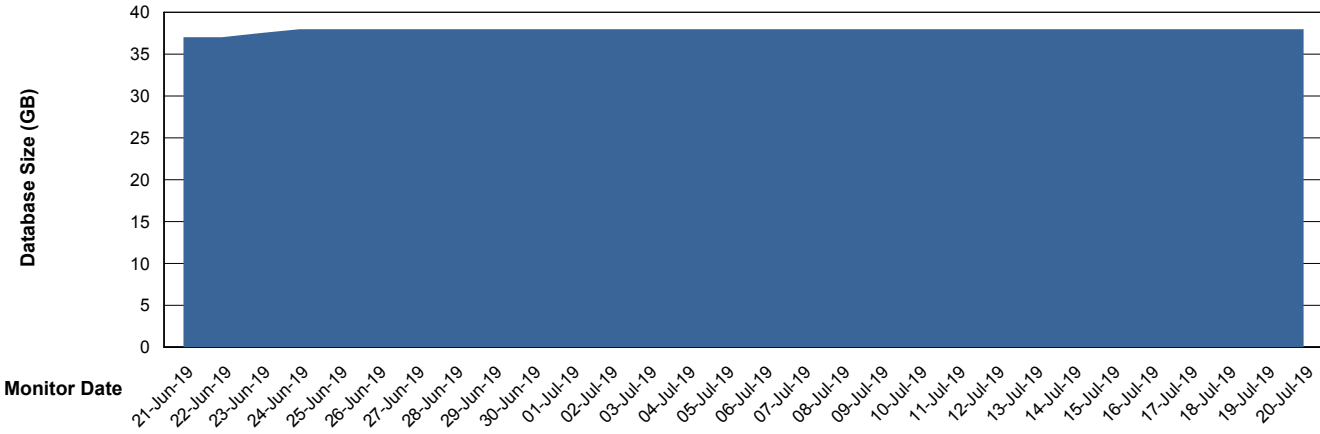

Weekly SLA Customer Report

Customer CIW Production
Database ID 45

Database Performance CIWDB_Production

Weekly SLA Customer Report

Customer CIW Production
Database ID 45

Database Performance CIWDB_Standby

Weekly SLA Customer Report

Customer CIW Production
 Database ID 45

DATABASE SIZE CIWDB_Production

Database growth over last month

Database Tablespace CIWDB_Production

Date	Tablespace Name	Filesize (Gb)	Usedsize (Gb)	Percentage free
20-Jul-19	ABSDATA	40	33	18
	INDX	5	4	20
19-Jul-19	ABSDATA	40	33	18
	INDX	5	4	20
18-Jul-19	ABSDATA	40	33	18
	INDX	5	4	20
17-Jul-19	ABSDATA	40	33	18
	INDX	5	4	20
16-Jul-19	ABSDATA	40	33	18
	INDX	5	4	20
15-Jul-19	ABSDATA	40	33	18
	INDX	5	4	20
14-Jul-19	ABSDATA	40	33	18
	INDX	5	4	20