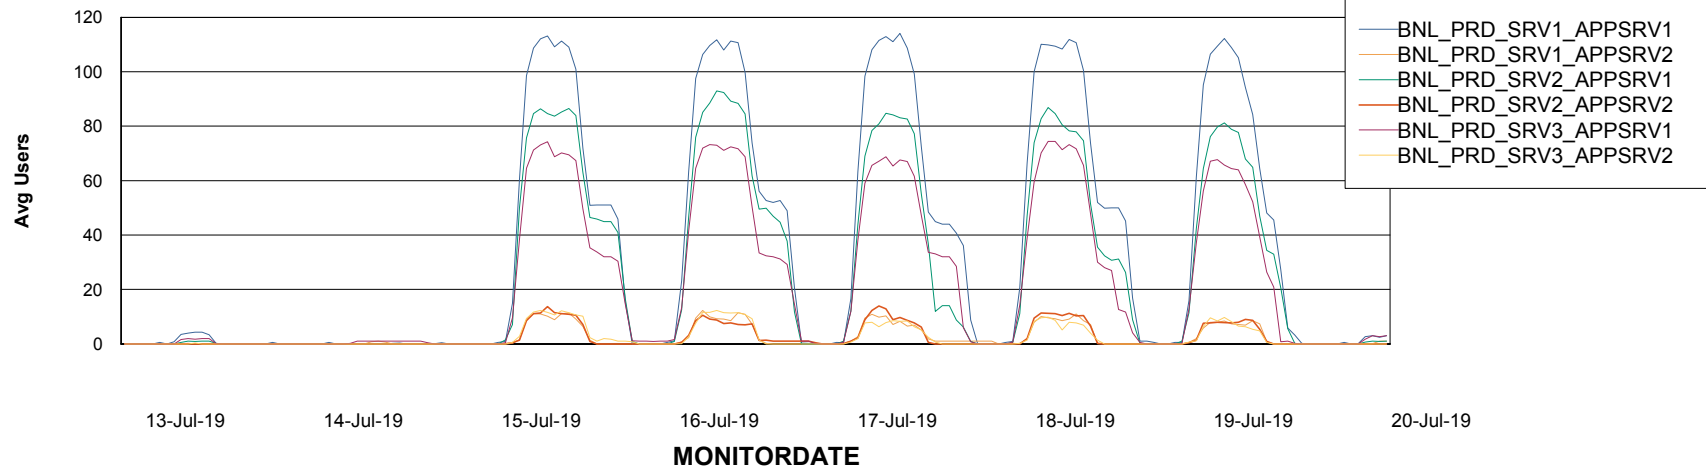

Avg users per day per ABS server