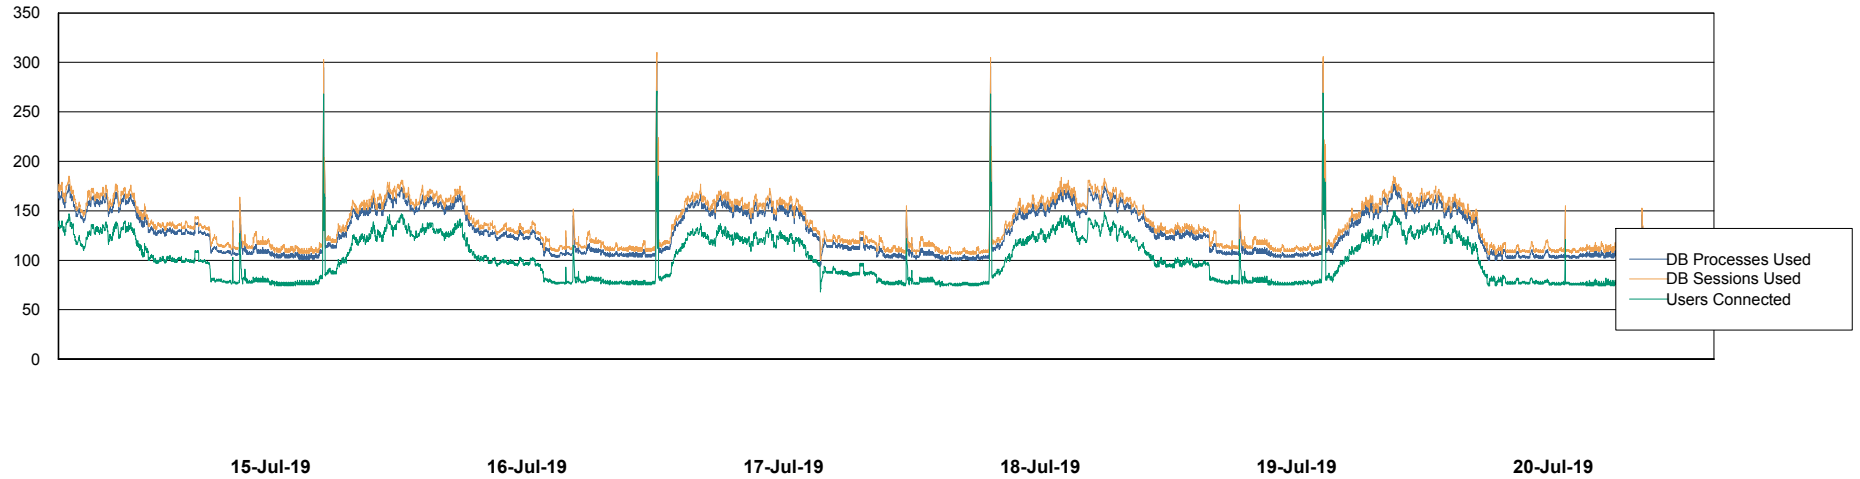

Weekly SLA Customer Report

Customer BNL_Production
Database ID 83

Database Performance BNLDB_FUT_FutureLive

Weekly SLA Customer Report

Customer BNL_Production
Database ID 83

Database Performance BNLDB_FUT_Standby

Weekly SLA Customer Report

Customer BNL_Production
Database ID 83

Database Performance BNLDB_Production

Weekly SLA Customer Report

Customer BNL_Production
Database ID 83

DATABASE SIZE BNLDB_FUT_FutureLive

Database growth over last month