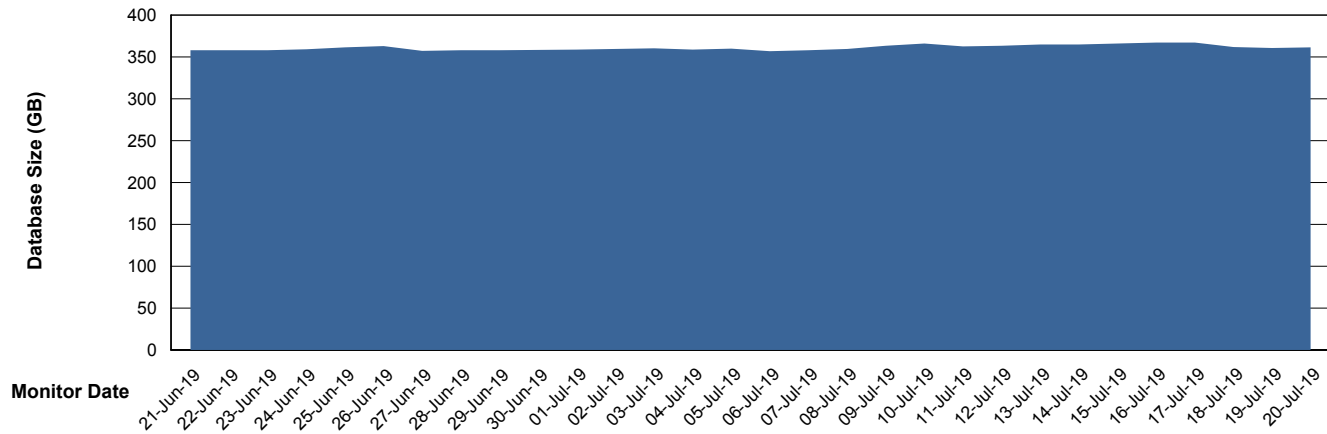

Weekly SLA Customer Report

Customer BNL_Production
Database ID 83

Database Performance BNLDB_FUT_FutureLive

Weekly SLA Customer Report

Customer BNL_Production
Database ID 83

Database Performance BNLDB_FUT_Standby

Weekly SLA Customer Report

Customer BNL_Production
Database ID 83

Database Performance BNLDB_Production

Weekly SLA Customer Report

Customer BNL_Production
Database ID 83

DATABASE SIZE BNLDB_FUT_FutureLive

Database growth over last month

DATABASE SIZE BNLDB_Production

Database growth over last month

Weekly SLA Customer Report

Customer BNL_Production
 Database ID 83

Database Tablespace BNLDB_FUT_FutureLive

Date	Tablespace Name	Filesize (Gb)	Usedsize (Gb)	Percentage free
20-Jul-19	ABSDATA	80	70	13
	INDX	144	126	13
19-Jul-19	ABSDATA	80	70	13
	INDX	144	126	13
18-Jul-19	ABSDATA	80	70	13
	INDX	144	126	13
17-Jul-19	ABSDATA	80	70	13
	INDX	144	126	13
16-Jul-19	ABSDATA	80	70	13
	INDX	144	126	13
15-Jul-19	ABSDATA	80	70	13
	INDX	144	126	13
14-Jul-19	ABSDATA	80	70	13
	INDX	144	126	13