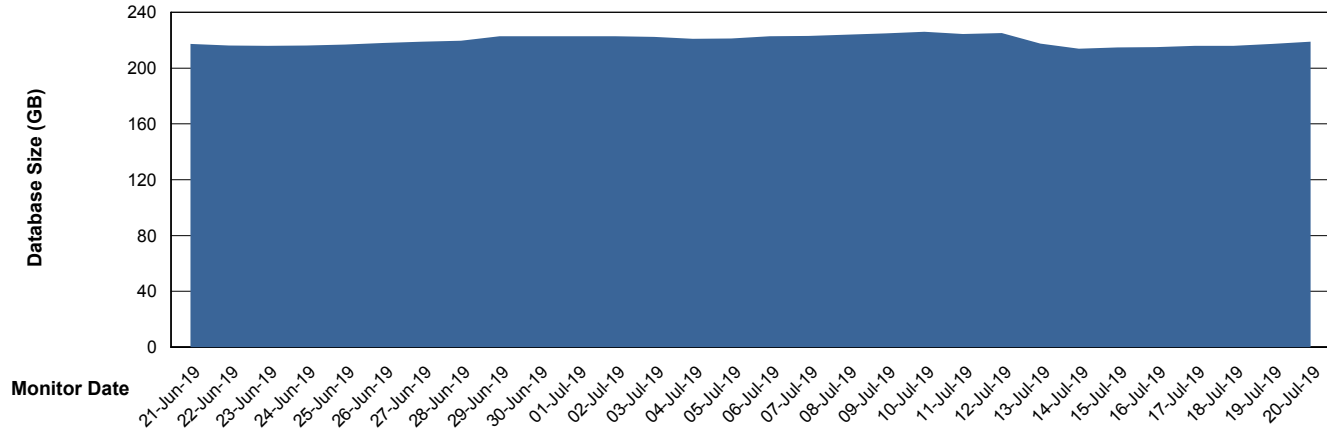

Weekly SLA Customer Report

Customer BNL_Production
Database ID 83

Database Performance BNLDB_FUT_FutureLive

Weekly SLA Customer Report

Customer BNL_Production
Database ID 83

Database Performance BNLDB_FUT_Standby

Weekly SLA Customer Report

Customer BNL_Production
Database ID 83

Database Performance BNLDB_Production

Weekly SLA Customer Report

Customer BNL_Production
Database ID 83

DATABASE SIZE BNLDB_FUT_FutureLive

Database growth over last month

DATABASE SIZE BNLDB_Production

Database growth over last month

Weekly SLA Customer Report

Customer BNL_Production
 Database ID 83

Database Tablespace BNLDB_FUT_FutureLive

Date	Tablespace Name	Filesize (Gb)	Usedsize (Gb)	Percentage free
20-Jul-19	ABSDATA	80	70	13
	INDX	144	126	13
19-Jul-19	ABSDATA	80	70	13
	INDX	144	126	13
18-Jul-19	ABSDATA	80	70	13
	INDX	144	126	13
17-Jul-19	ABSDATA	80	70	13
	INDX	144	126	13
16-Jul-19	ABSDATA	80	70	13
	INDX	144	126	13
15-Jul-19	ABSDATA	80	70	13
	INDX	144	126	13
14-Jul-19	ABSDATA	80	70	13
	INDX	144	126	13