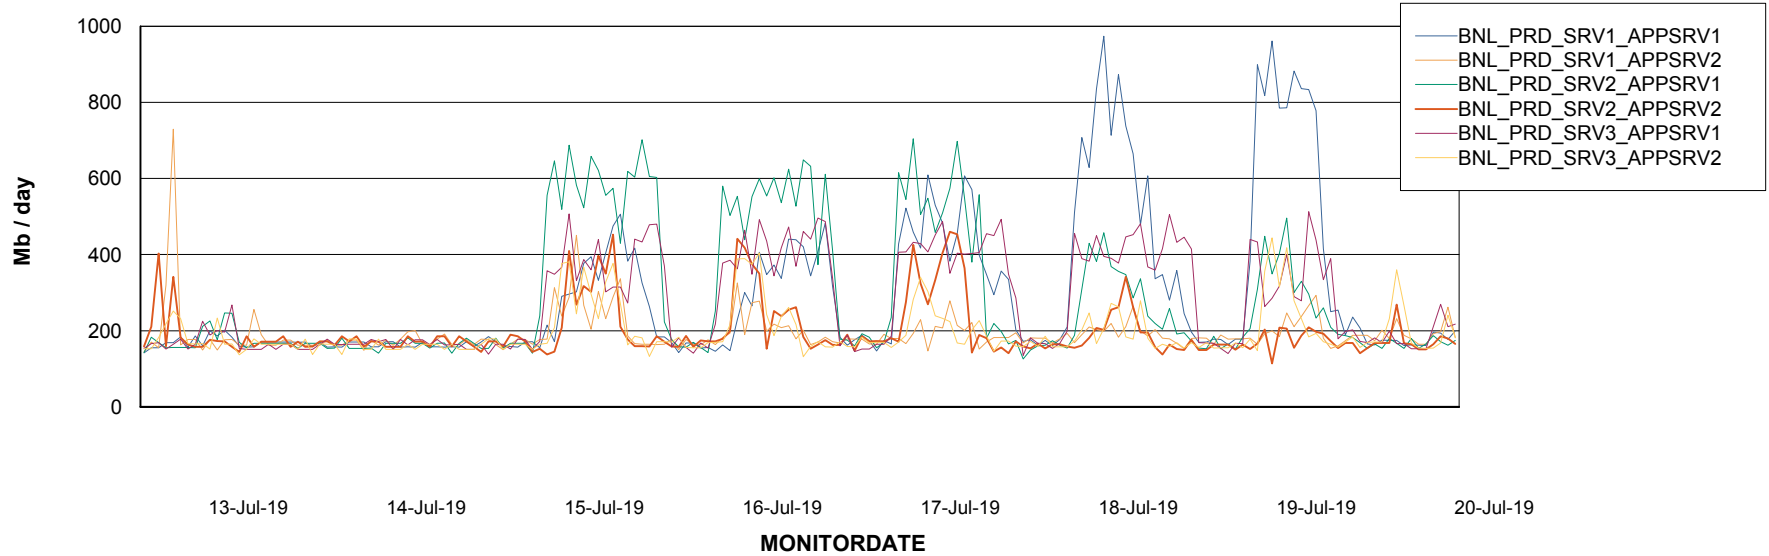

Weekly SLA Customer Report

Customer BNL_Production
 Database ID 83

Database Tablespace BNLDB_Production

Date	Tablespace Name	Filesize (Gb)	Usedsize (Gb)	Percentage free
20-Jul-19	ABSDATA	106	76	28
	INDX	298	264	11
19-Jul-19	ABSDATA	106	76	28
	INDX	298	264	11
18-Jul-19	ABSDATA	106	76	28
	INDX	298	264	11
17-Jul-19	ABSDATA	106	76	28
	INDX	298	264	11
16-Jul-19	ABSDATA	106	76	28
	INDX	298	264	11
15-Jul-19	ABSDATA	106	76	28
	INDX	298	264	11
14-Jul-19	ABSDATA	106	76	28
	INDX	288	263	9

Standby Database Health BNL_Production

Recovery lag for last 7 days

Weekly SLA Customer Report

Customer BNL_Production
Database ID 83

ABSSolute Application Server Services

Avg memory used per ABS Server Service