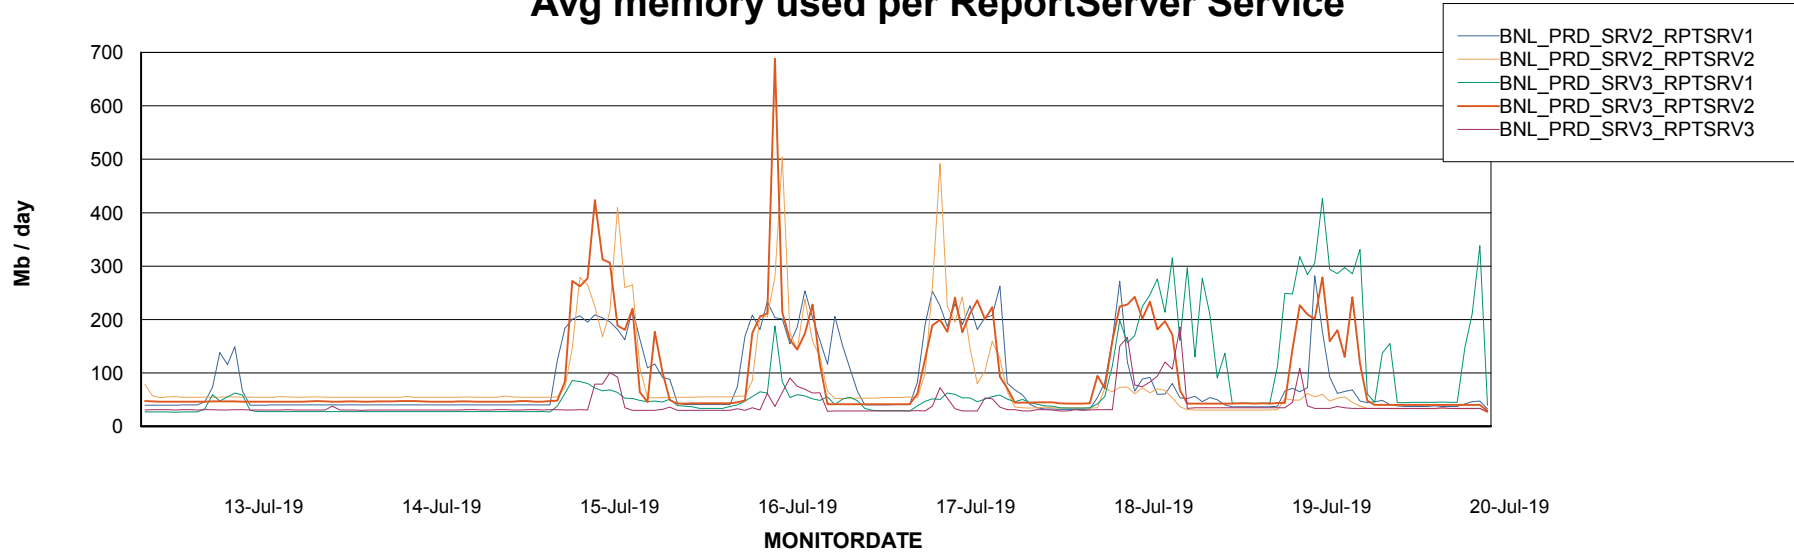

Avg users per day per ABS server

Weekly SLA Customer Report

Customer BNL_Production
Database ID 83

ABSSolute Web Component Services

Avg memory used per ReportServer Service

Disaster per ABS component