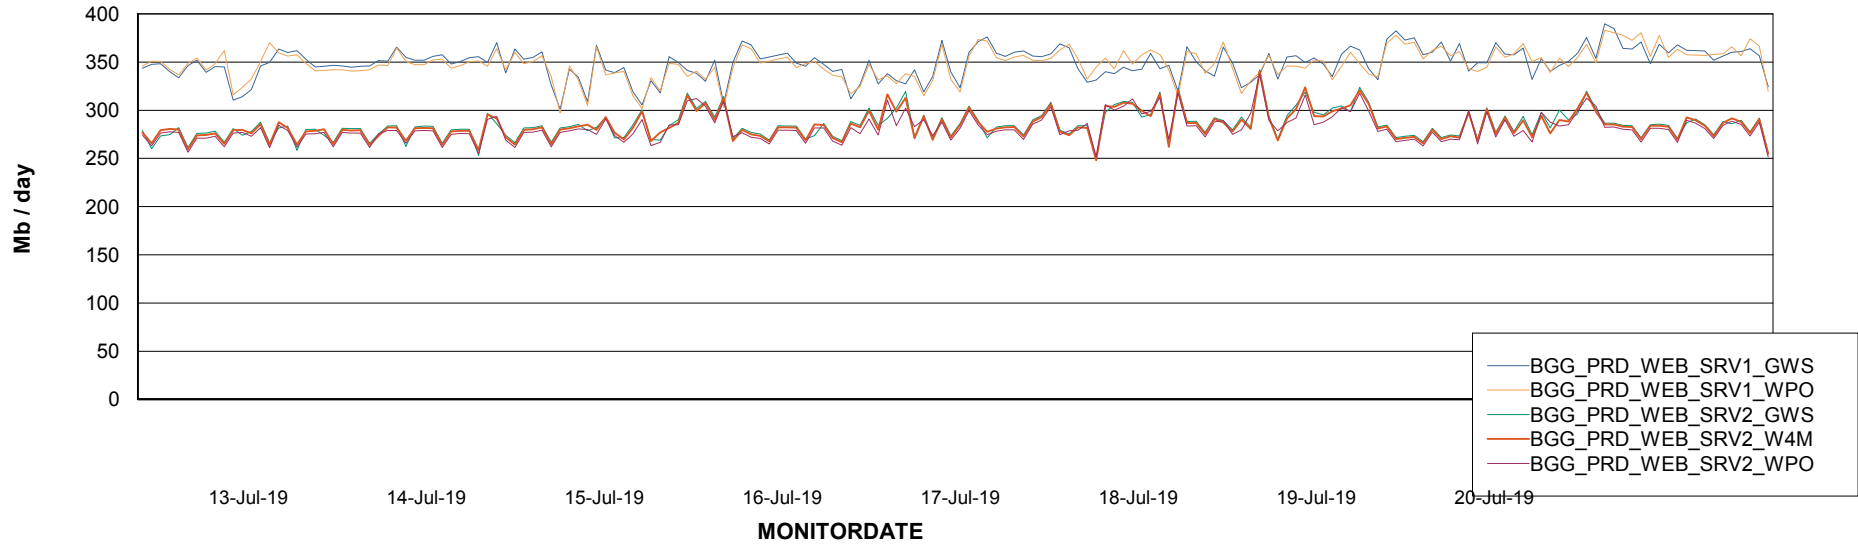

ABSolute Web Component Services

Avg memory used per ABS Web component