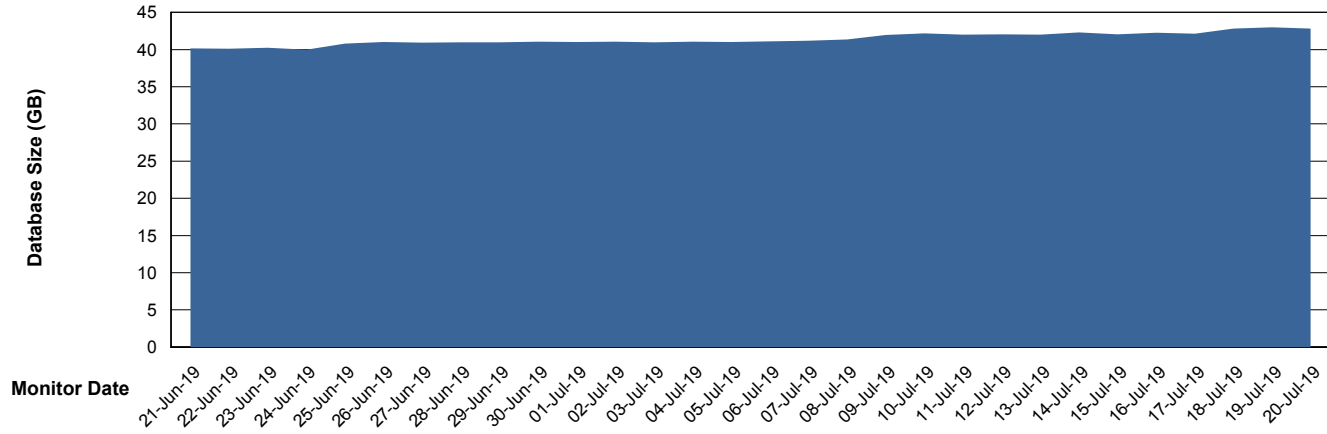

DATABASE SIZE BGGDB_BI

Database growth over last month