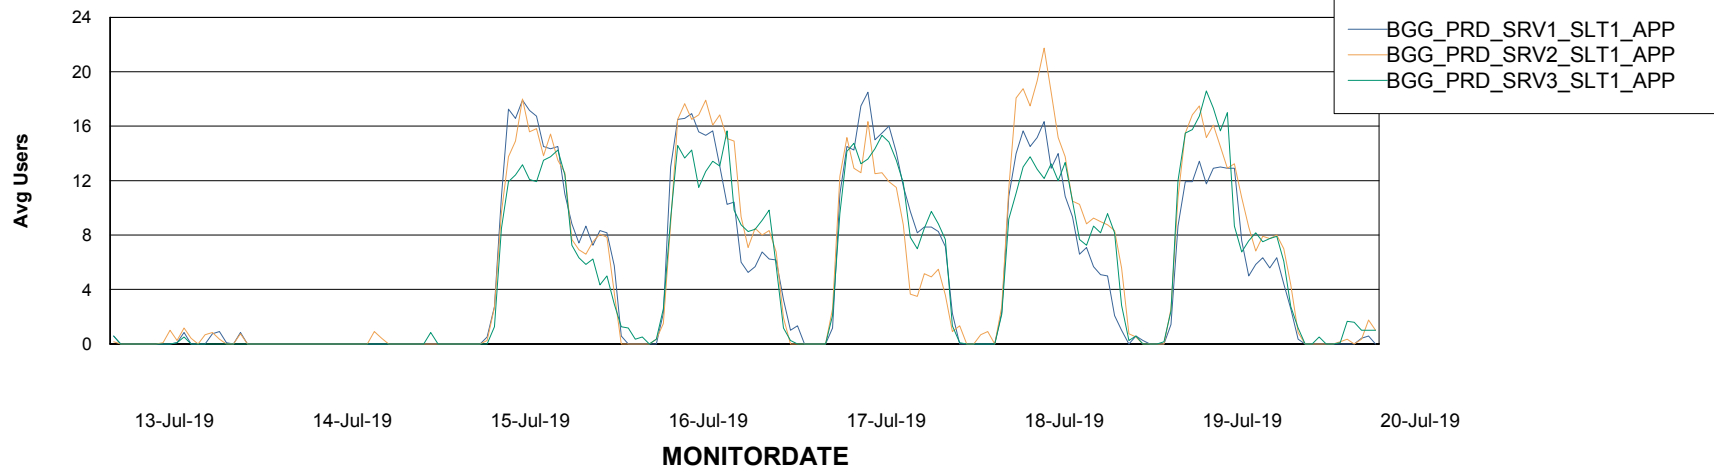

Avg users per day per ABS server