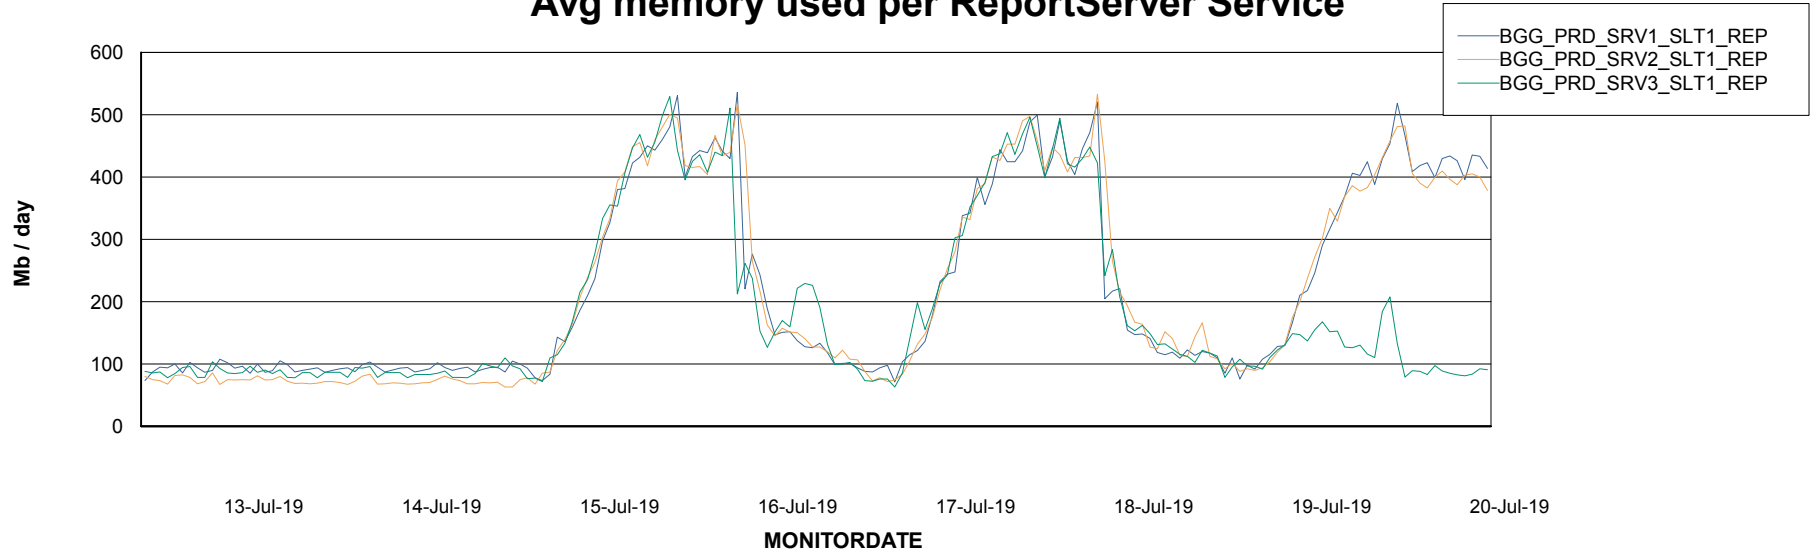

ABSSolute Application ReportServer Services

Avg memory used per ReportServer Service