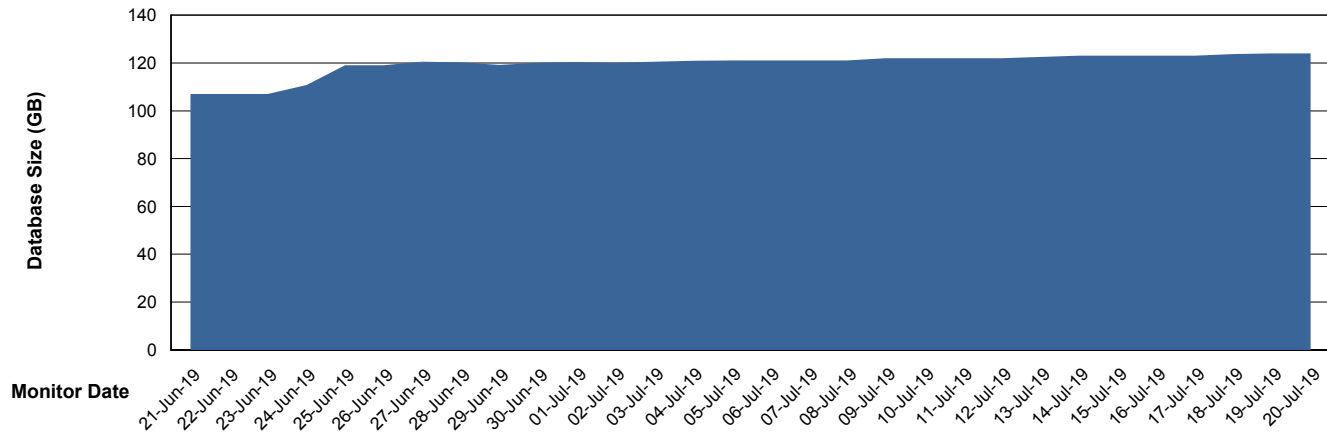

# Weekly SLA Customer Report

Customer BGG\_Production  
Database ID 58

DATABASE SIZE BGGDB\_BI

### Database growth over last month

DATABASE SIZE BGGDB\_Production

### Database growth over last month