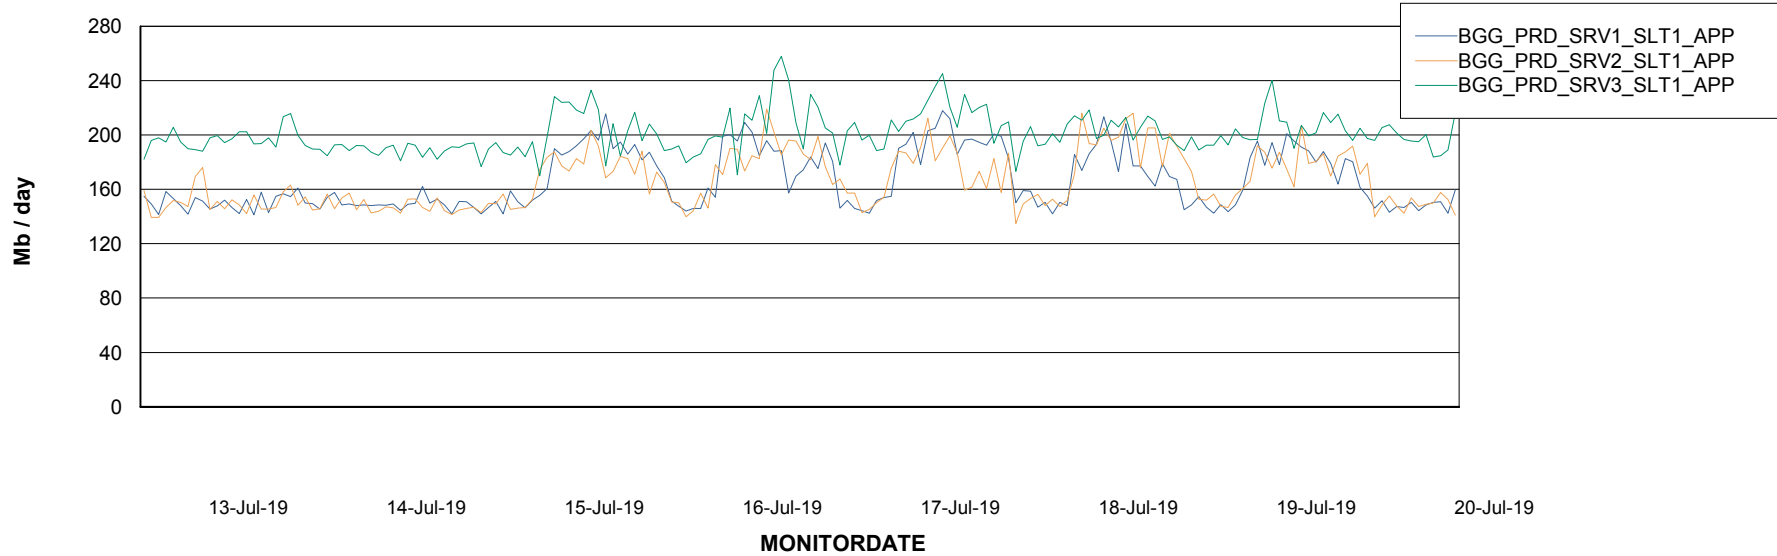

ABSSolute Application Server Services

Avg memory used per ABS Server Service