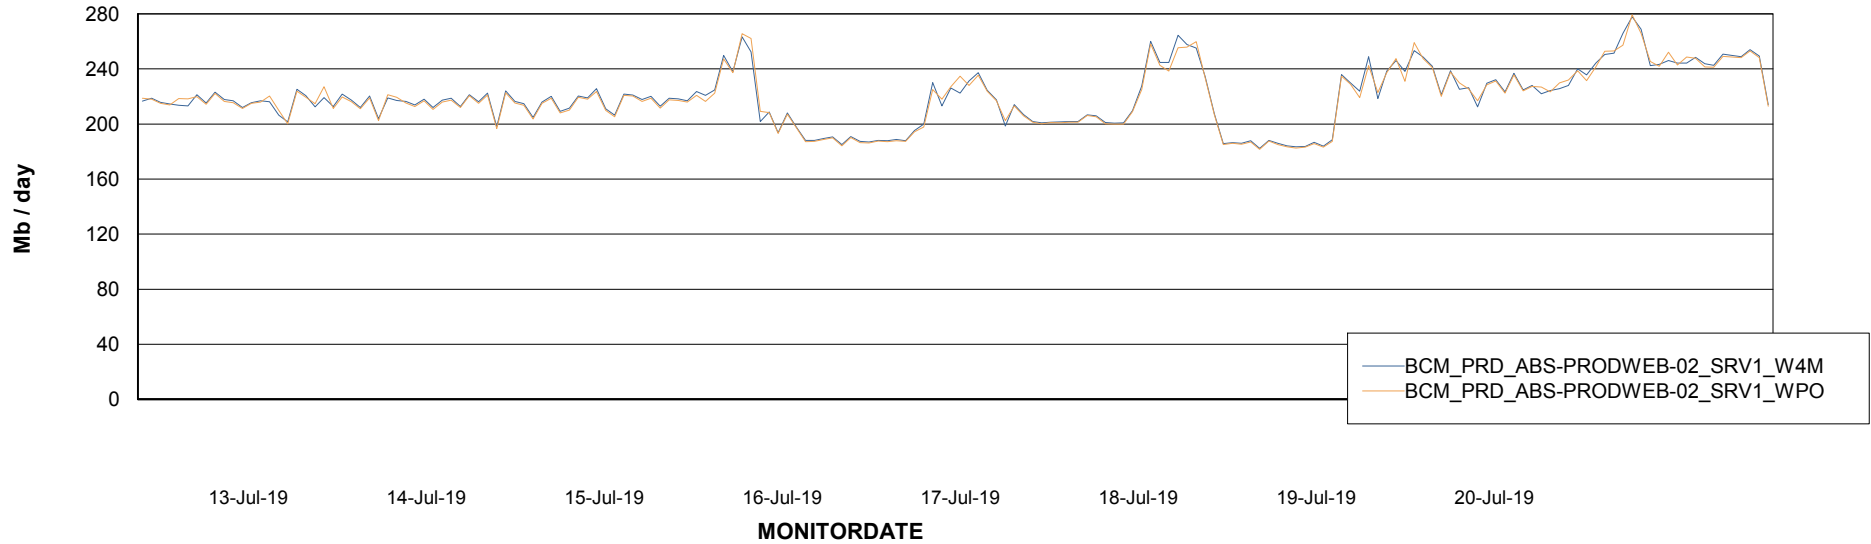

ABSolute Web Component Services

Avg memory used per ABS Web component