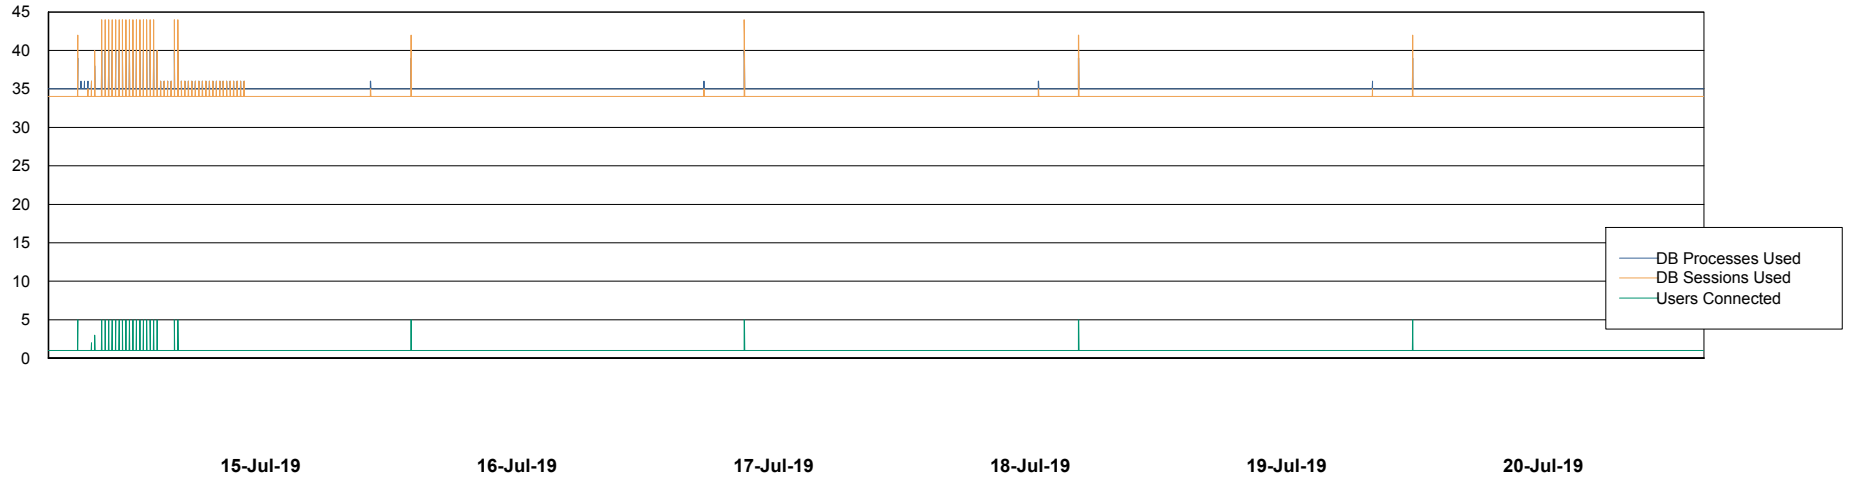

Weekly SLA Customer Report

Customer BCM_Production
Database ID 81

Database Performance BCMDB_ABS1 Production Database

Weekly SLA Customer Report

Customer BCM_Production
Database ID 81

Database Performance BCMDB_ABS1SB Standby Database