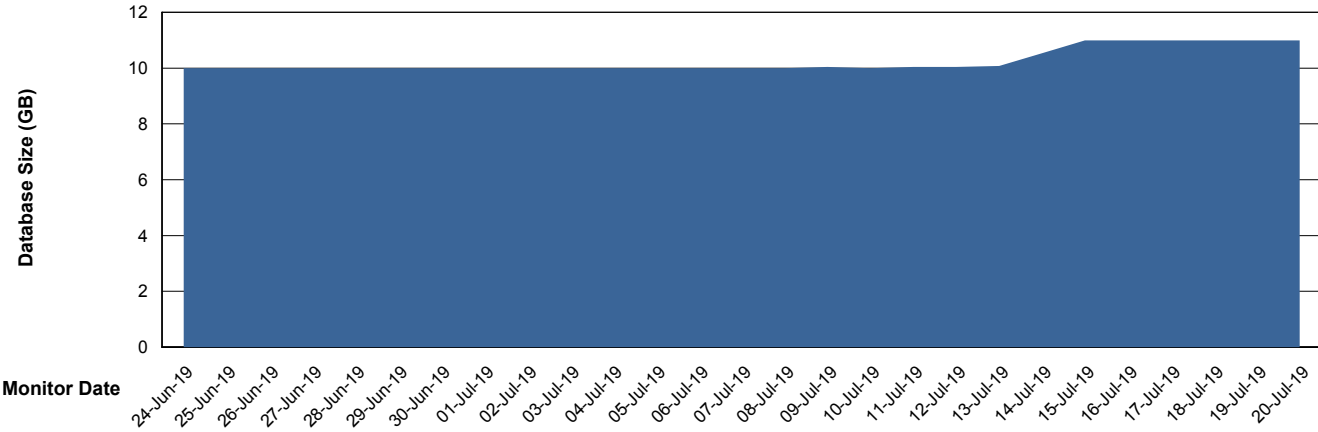

DATABASE SIZE BCMDB_ABS1 Production Database

Database growth over last month

Database Tablespace BCMDB_ABS1 Production Database

Date	Tablespace Name	Filesize (Gb)	Usedsize (Gb)	Percentage free
20-Jul-19	ABSDATA	4	3	25
	INDX	6	5	17
19-Jul-19	ABSDATA	4	3	25
	INDX	6	5	17
18-Jul-19	ABSDATA	4	3	25
	INDX	6	5	17
17-Jul-19	ABSDATA	4	3	25
	INDX	6	5	17
16-Jul-19	ABSDATA	4	3	25
	INDX	6	5	17
15-Jul-19	ABSDATA	4	3	25
	INDX	6	5	17
14-Jul-19	ABSDATA	4	3	25
	INDX	6	5	17