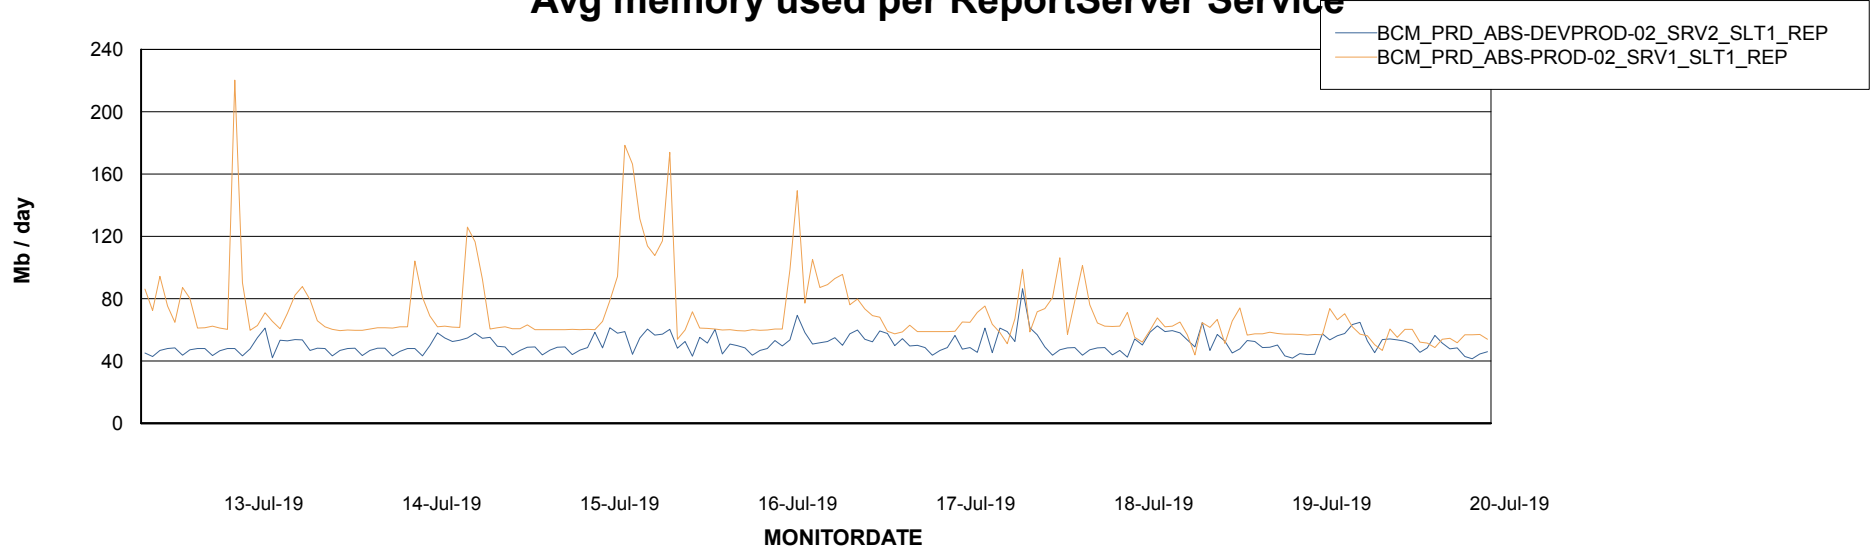

Avg memory used per ABS Server Service

Avg users per day per ABS server

Weekly SLA Customer Report

Customer BCM_Production
Database ID 81

ABSSolute Application ReportServer Services

Avg memory used per ReportServer Service