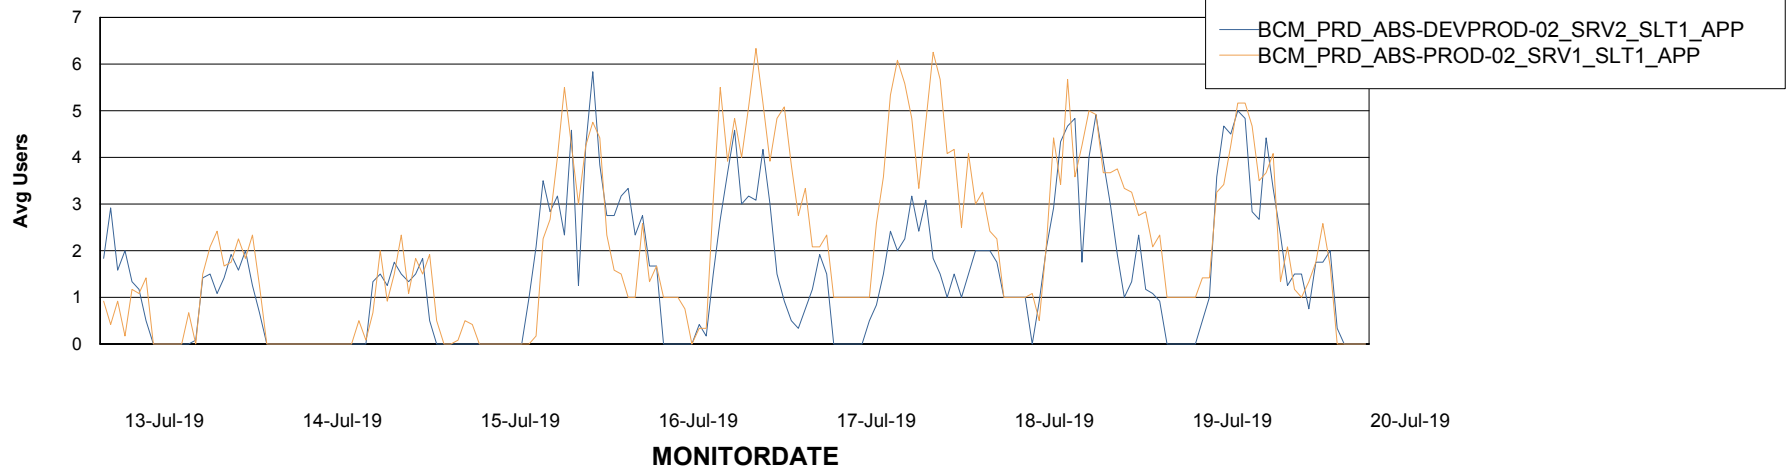

Avg users per day per ABS server