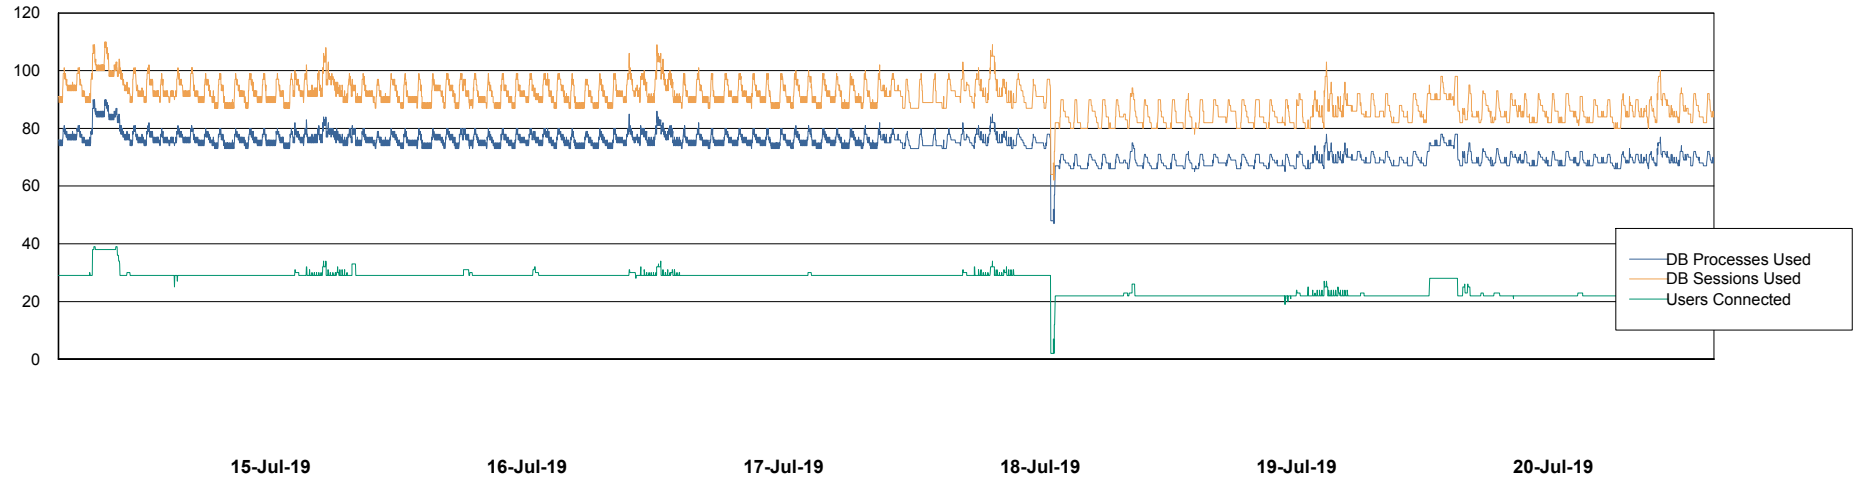

Database Performance BCMDB_ABS1 Production Database