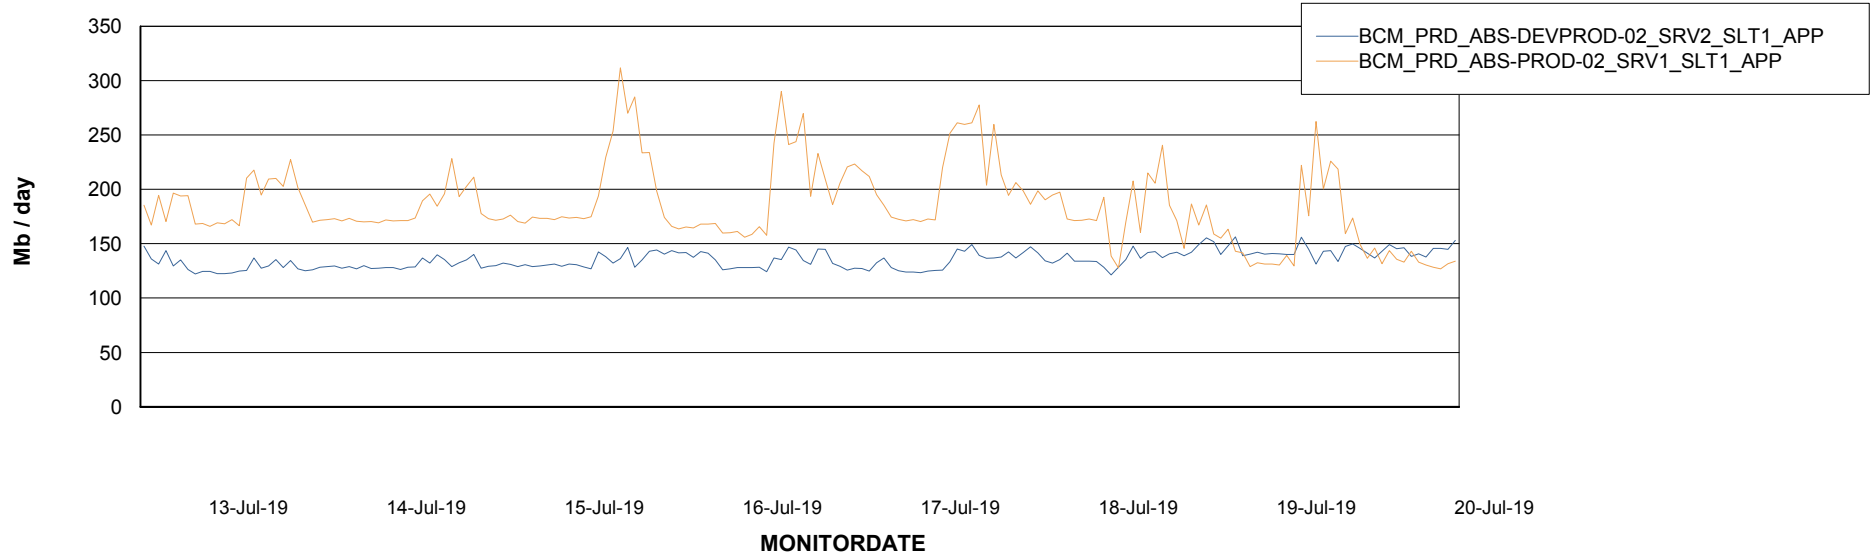

ABSSolute Application Server Services

Avg memory used per ABS Server Service