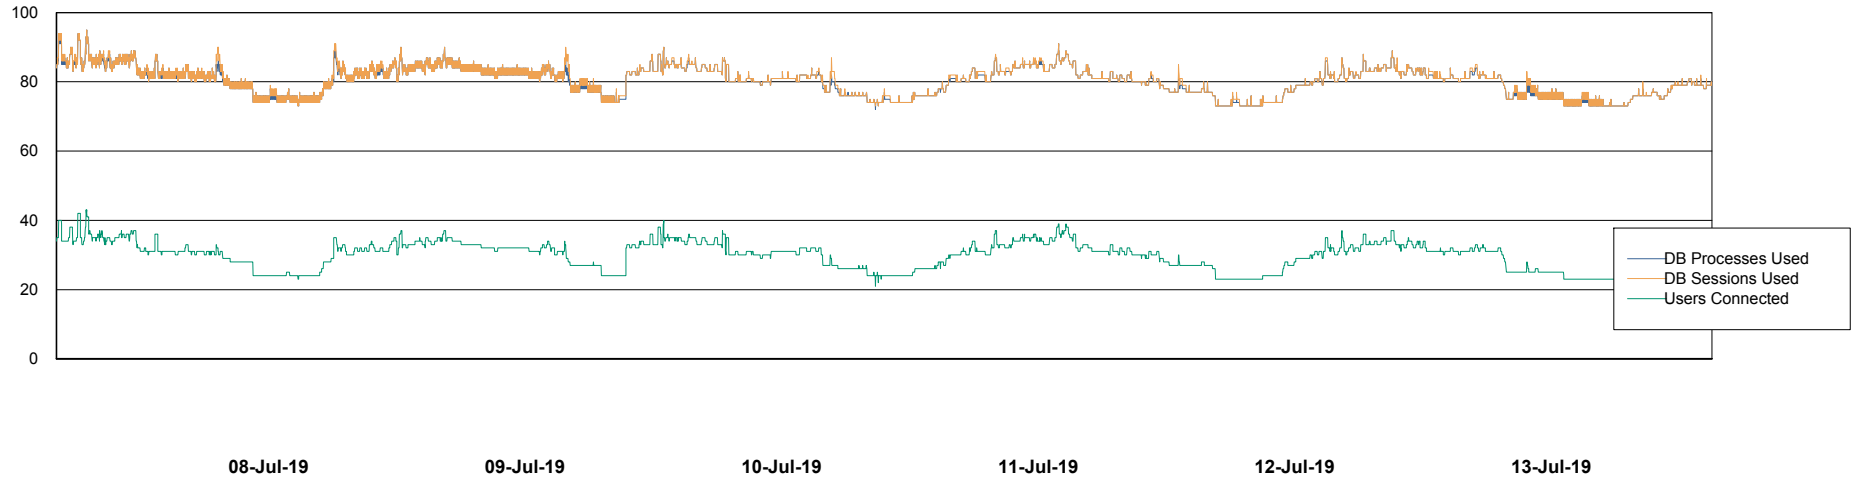

Database Performance WBLDB_Production