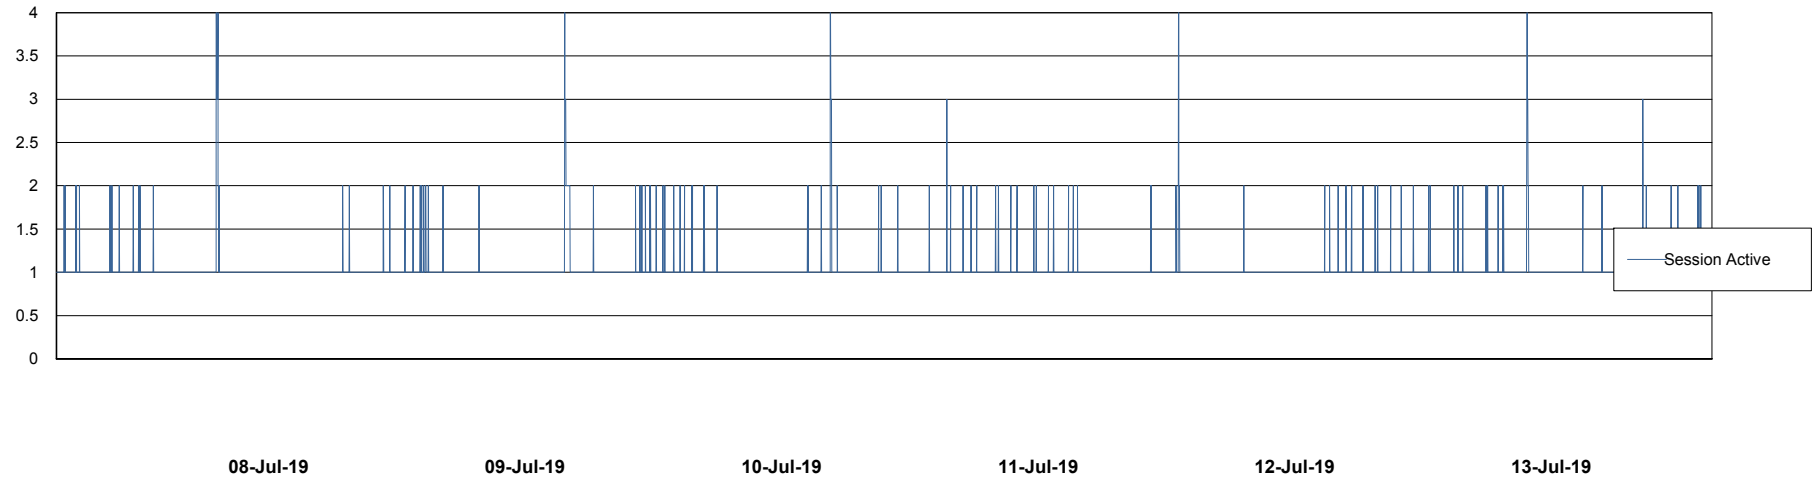

Database Performance WBLDB_Production