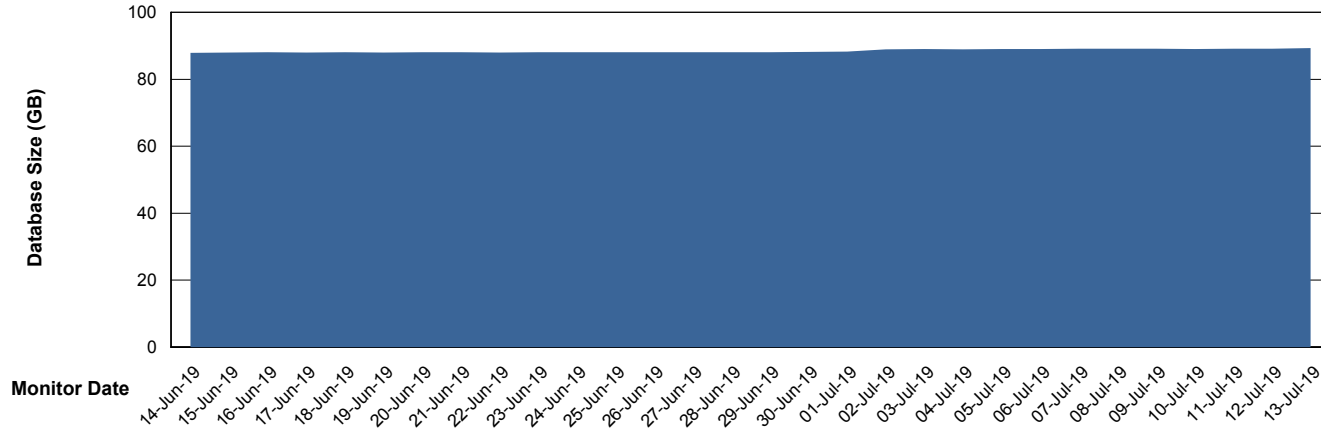

Weekly SLA Customer Report

Customer VOS_Production
Database ID 68

Database Performance VOSDB_Standby

Weekly SLA Customer Report

Customer VOS_Production
Database ID 68

DATABASE SIZE VOSBIDB_Production

Database growth over last month

DATABASE SIZE VOSDB_Production

Database growth over last month

Weekly SLA Customer Report

Customer VOS_Production
 Database ID 68

Database Tablespace VOSBIDB_Production

Date	Tablespace Name	Filesize (Gb)	Usedsize (Gb)	Percentage free
13-Jul-19	ABSDATA	40	35	13
	INDX	60	50	17
12-Jul-19	ABSDATA	40	35	13
	INDX	60	50	17
11-Jul-19	ABSDATA	40	35	13
	INDX	60	50	17
10-Jul-19	ABSDATA	40	35	13
	INDX	60	50	17
09-Jul-19	ABSDATA	40	35	13
	INDX	60	50	17
08-Jul-19	ABSDATA	40	35	13
	INDX	60	50	17
07-Jul-19	ABSDATA	40	35	13
	INDX	60	50	17