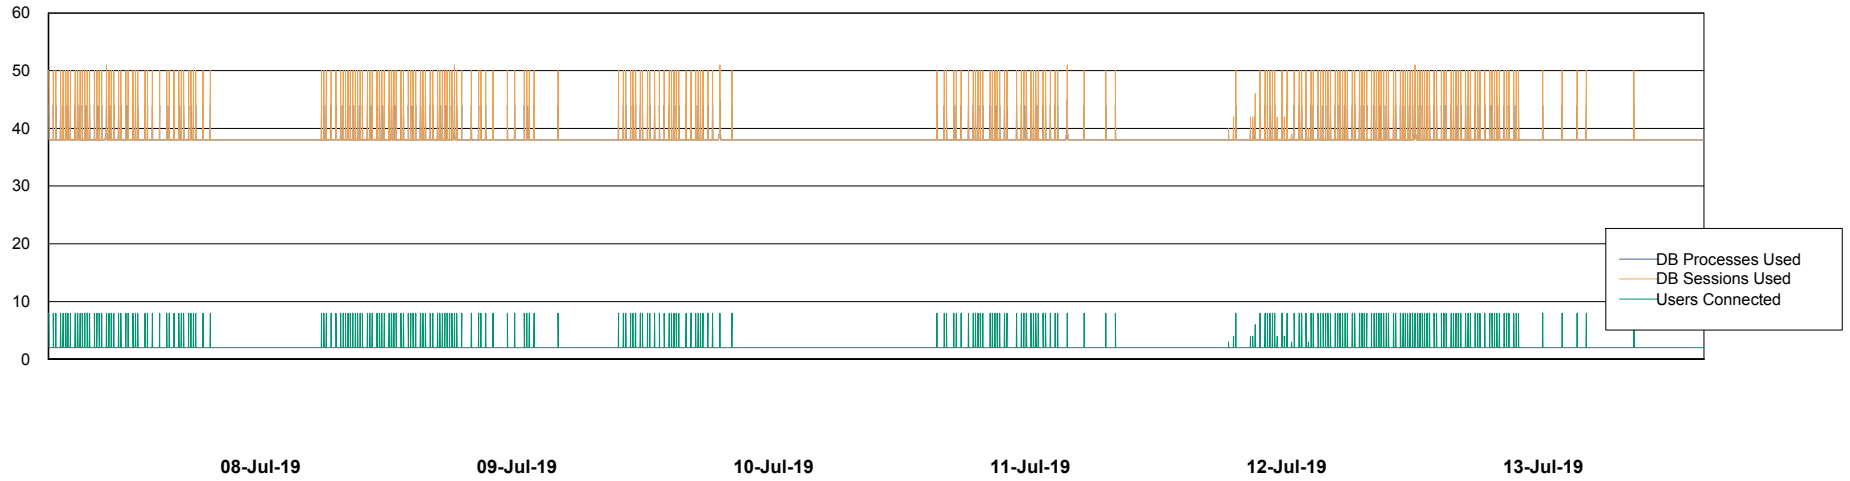

Weekly SLA Customer Report

Customer VOS_Production
Database ID 68

Database Performance VOSBIDB_Production

Weekly SLA Customer Report

Customer VOS_Production
Database ID 68

Database Performance VOSDB_Production

Weekly SLA Customer Report

Customer VOS_Production
Database ID 68

Database Performance VOSDB_Standby

Weekly SLA Customer Report

Customer VOS_Production
Database ID 68

DATABASE SIZE VOSBIDB_Production

Database growth over last month