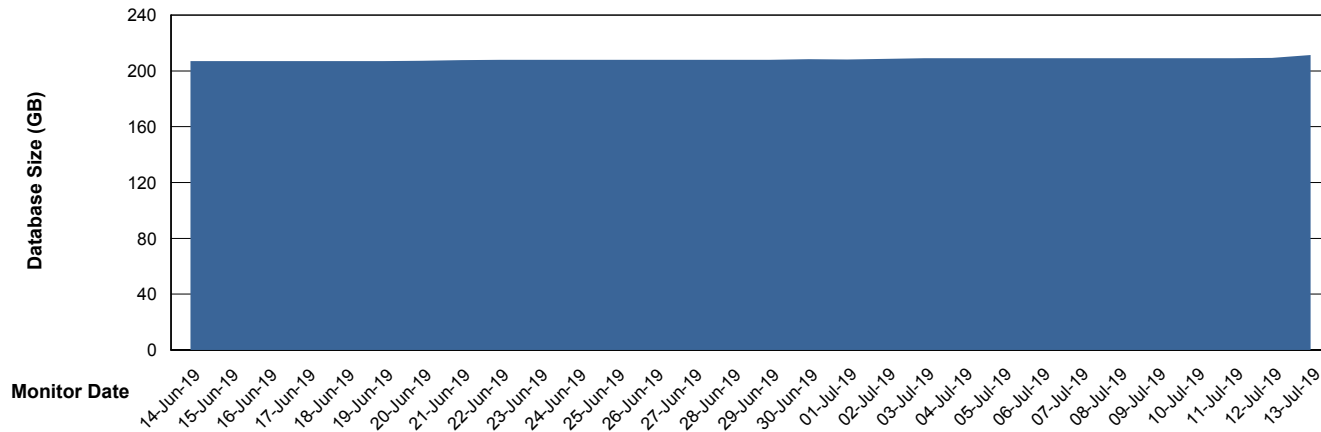

DATABASE SIZE VOSDB_Production

Database growth over last month