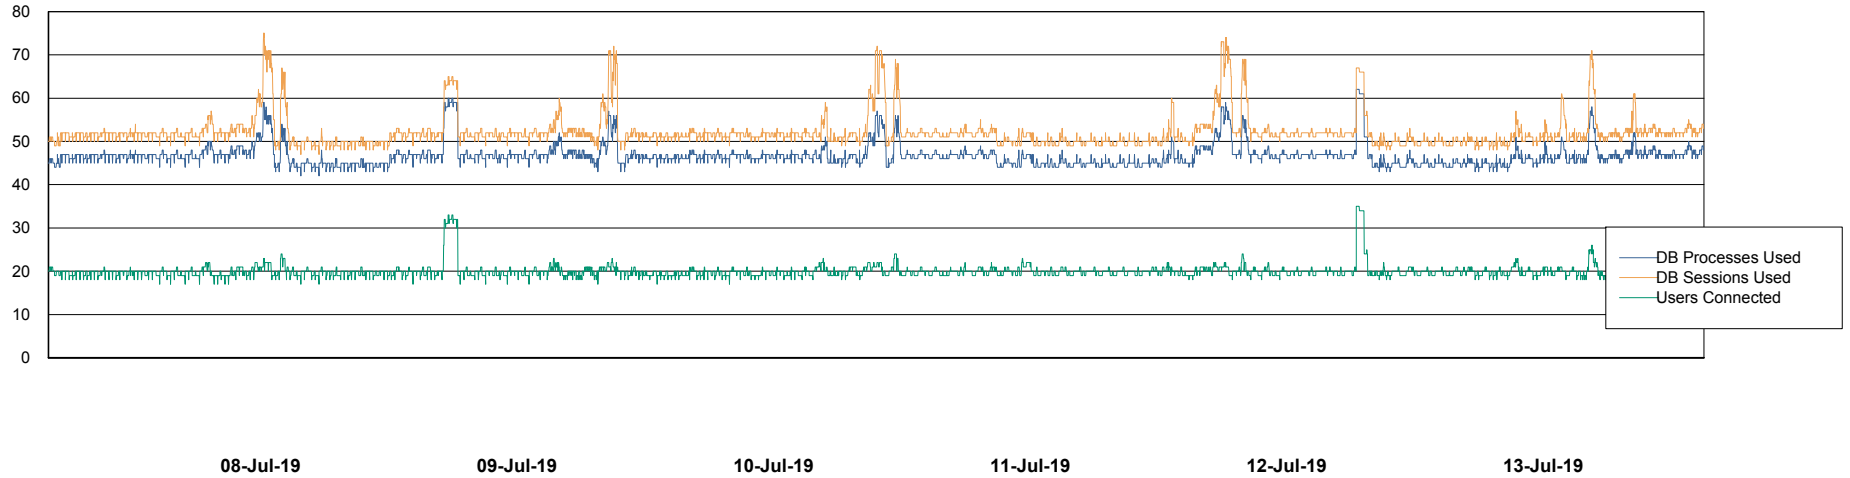

Database Performance VOSBIDB_Production