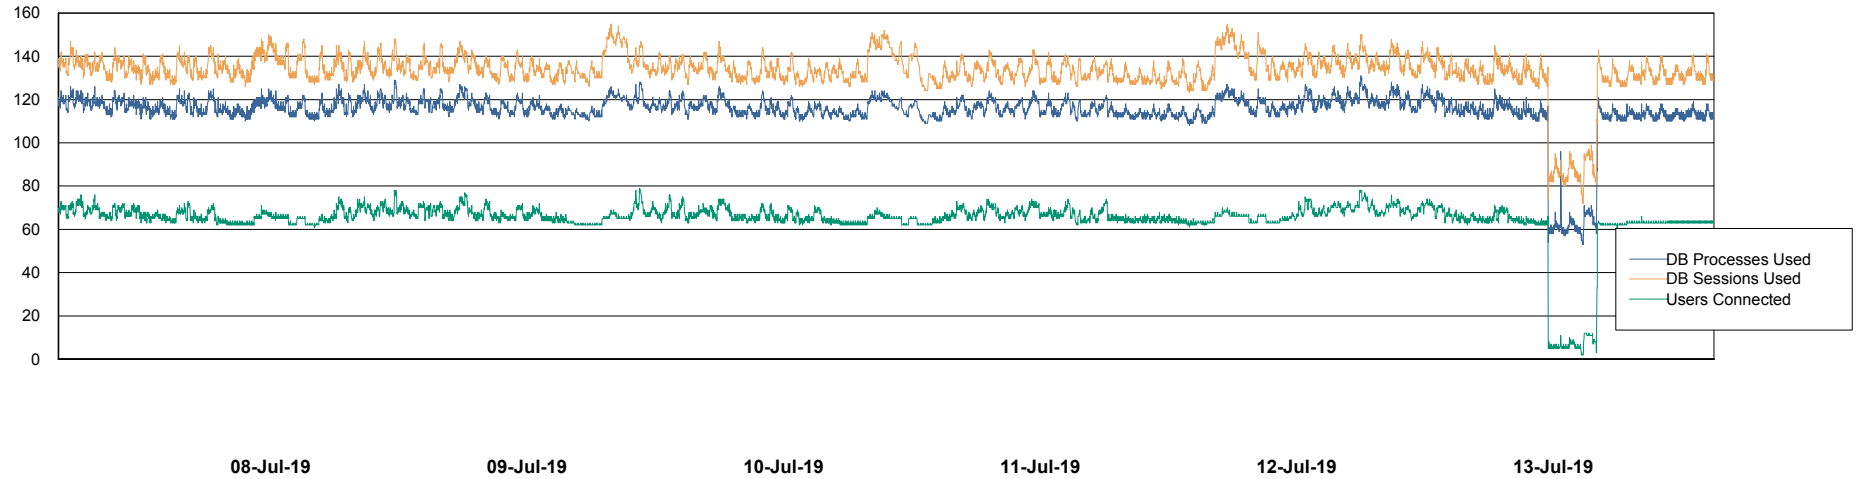

Weekly SLA Customer Report

Customer VOS_Production
Database ID 68

Database Performance VOSBIDB_Production

Weekly SLA Customer Report

Customer VOS_Production
Database ID 68

Database Performance VOSDB_Production

Weekly SLA Customer Report

Customer VOS_Production
Database ID 68

Database Performance VOSDB_Standby

Weekly SLA Customer Report

Customer VOS_Production
Database ID 68

DATABASE SIZE VOSBIDB_Production

Database growth over last month