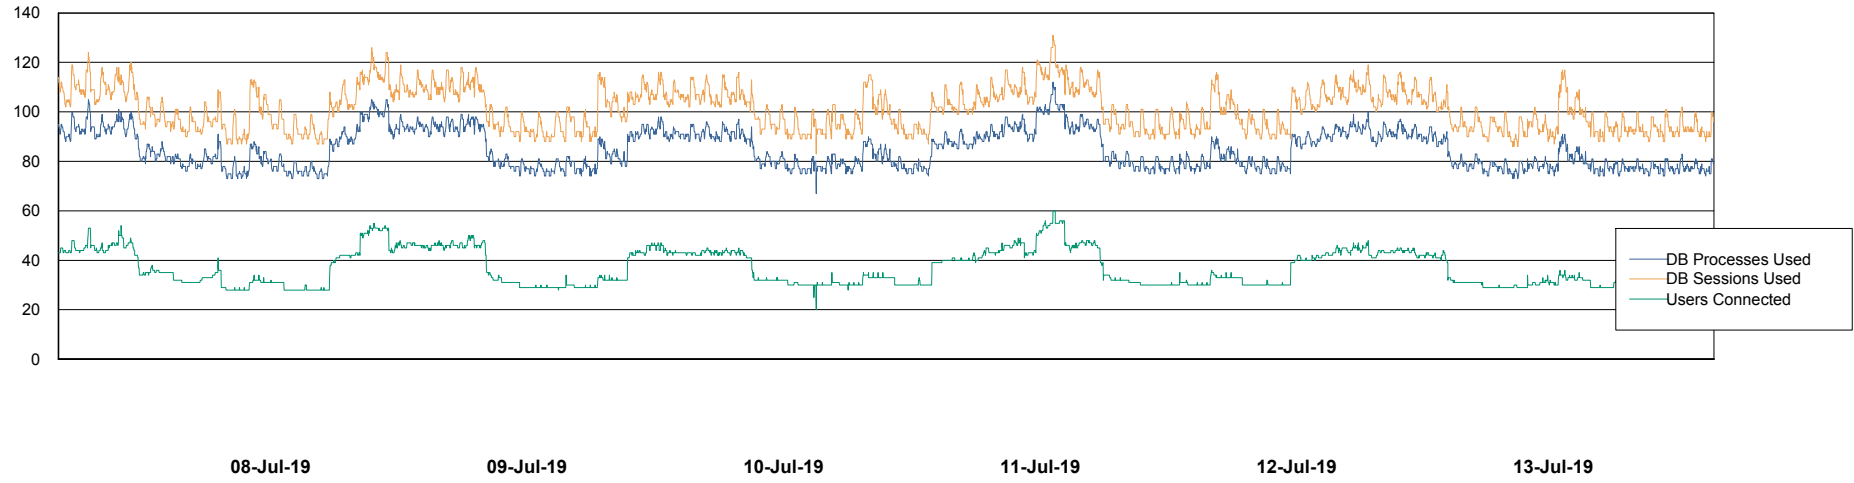

Weekly SLA Customer Report

Customer VEN_Production
 Database ID 35

Harddisk Usage VEN_PRD_DB_BI

	Free disk space on c: (%)	Total disk space on c: (Gb)	Free disk space on d: (%)	Total disk space on d: (Gb)
13-Jul-19	52	102	61	601
12-Jul-19	52	102	61	601
11-Jul-19	52	102	61	601
10-Jul-19	52	102	61	601
09-Jul-19	52	102	61	601
08-Jul-19	52	102	61	601
07-Jul-19	52	102	61	601

Weekly SLA Customer Report

Customer VEN_Production
Database ID 35

Database Performance ABSVEN06 Primary DB 2019

Weekly SLA Customer Report

Customer VEN_Production
Database ID 35

Database Performance ABSVEN07 Standby DB 2019