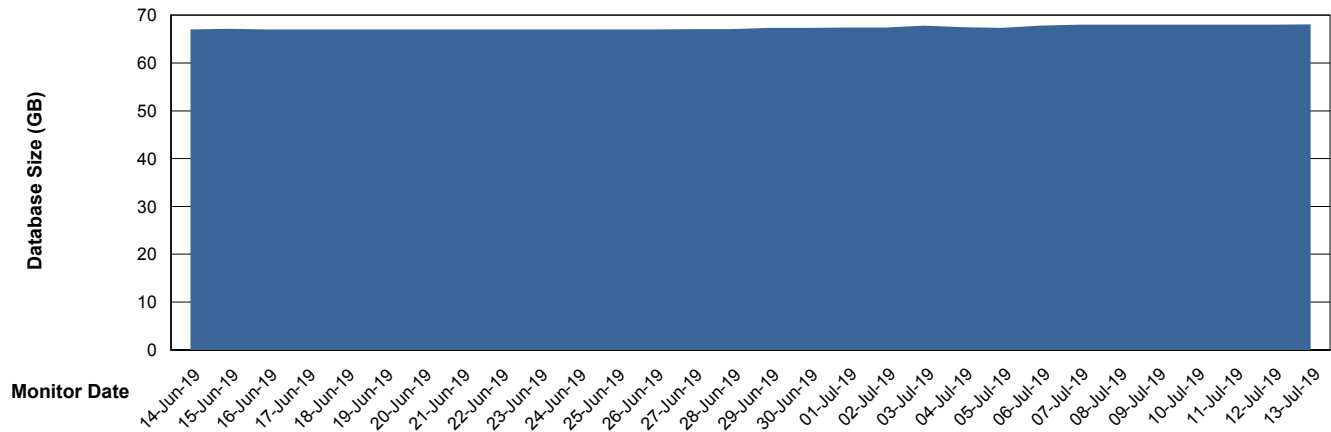

Weekly SLA Customer Report

Customer VEN_Production
Database ID 35

Database Performance VENDB_BI

Weekly SLA Customer Report

Customer VEN_Production
Database ID 35

DATABASE SIZE ABSVEN06 Primary DB 2019

Database growth over last month

DATABASE SIZE VENDB_BI

Database growth over last month

Weekly SLA Customer Report

Customer VEN_Production
 Database ID 35

Database Tablespace ABSVEN06 Primary DB 2019

Date	Tablespace Name	Filesize (Gb)	Usedsize (Gb)	Percentage free
13-Jul-19	ABSDATA	108	89	18
	INDX	112	93	17
12-Jul-19	ABSDATA	108	89	18
	INDX	112	93	17
11-Jul-19	ABSDATA	108	89	18
	INDX	112	93	17
10-Jul-19	ABSDATA	108	89	18
	INDX	112	93	17
09-Jul-19	ABSDATA	108	89	18
	INDX	112	93	17
08-Jul-19	ABSDATA	108	89	18
	INDX	112	93	17
07-Jul-19	ABSDATA	108	89	18
	INDX	112	93	17