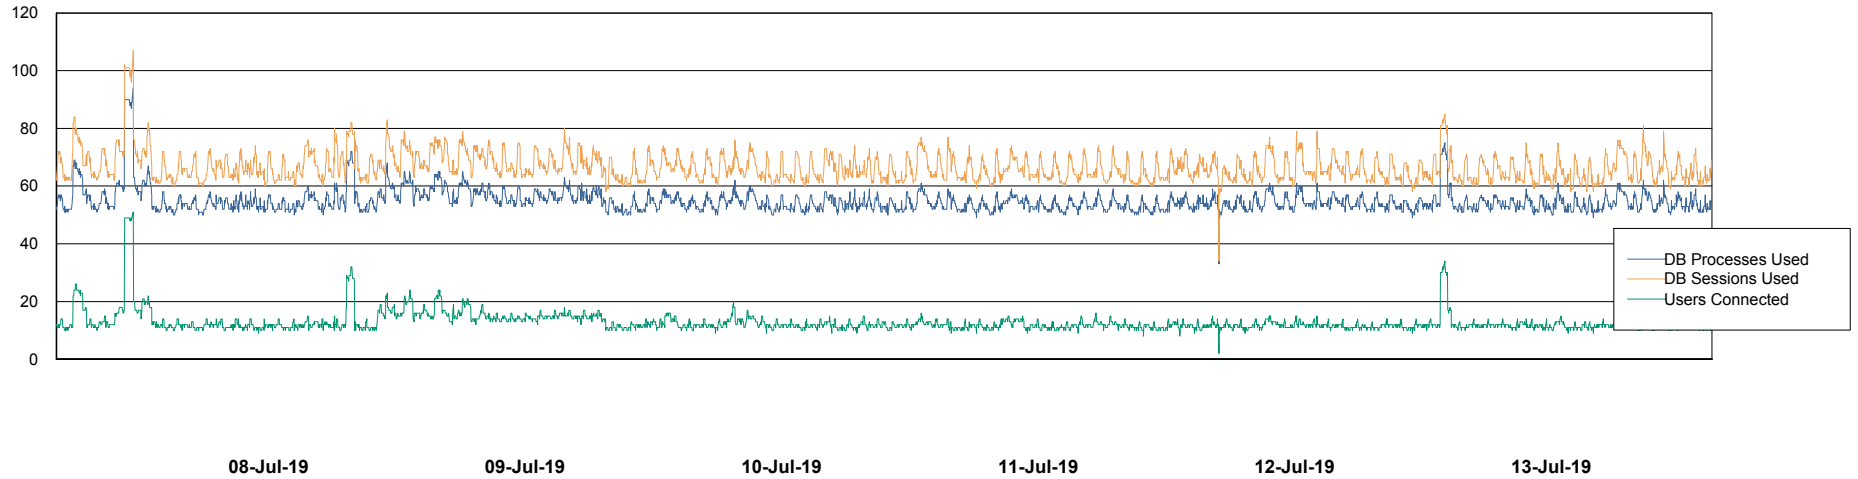

Weekly SLA Customer Report

Customer VEN_Production
Database ID 35

Database Performance ABSVEN06 Primary DB 2019

Weekly SLA Customer Report

Customer VEN_Production
Database ID 35

Database Performance ABSVEN07 Standby DB 2019

Weekly SLA Customer Report

Customer VEN_Production
Database ID 35

Database Performance VENDB_BI

Weekly SLA Customer Report

Customer VEN_Production
Database ID 35

DATABASE SIZE ABSVEN06 Primary DB 2019

Database growth over last month