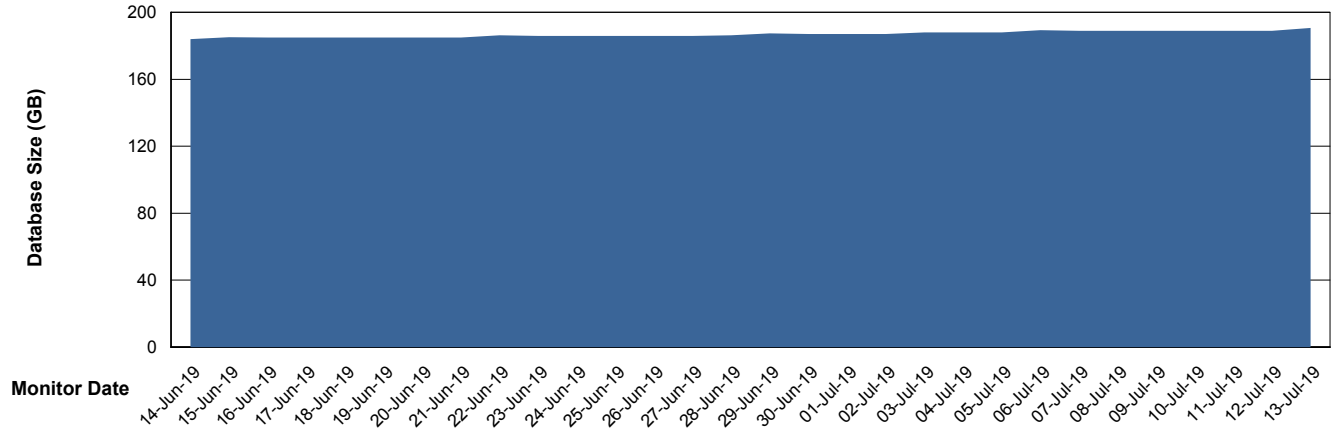

Weekly SLA Customer Report

Customer VEN_Production
Database ID 35

Database Performance VENDB_BI

Weekly SLA Customer Report

Customer VEN_Production
Database ID 35

DATABASE SIZE ABSVEN06 Primary DB 2019

Database growth over last month

DATABASE SIZE VENDB_BI

Database growth over last month

Weekly SLA Customer Report

Customer VEN_Production
 Database ID 35

Database Tablespace ABSVEN06 Primary DB 2019

Date	Tablespace Name	Filesize (Gb)	Usedsize (Gb)	Percentage free
13-Jul-19	ABSDATA	108	89	18
	INDX	112	93	17
12-Jul-19	ABSDATA	108	89	18
	INDX	112	93	17
11-Jul-19	ABSDATA	108	89	18
	INDX	112	93	17
10-Jul-19	ABSDATA	108	89	18
	INDX	112	93	17
09-Jul-19	ABSDATA	108	89	18
	INDX	112	93	17
08-Jul-19	ABSDATA	108	89	18
	INDX	112	93	17
07-Jul-19	ABSDATA	108	89	18
	INDX	112	93	17