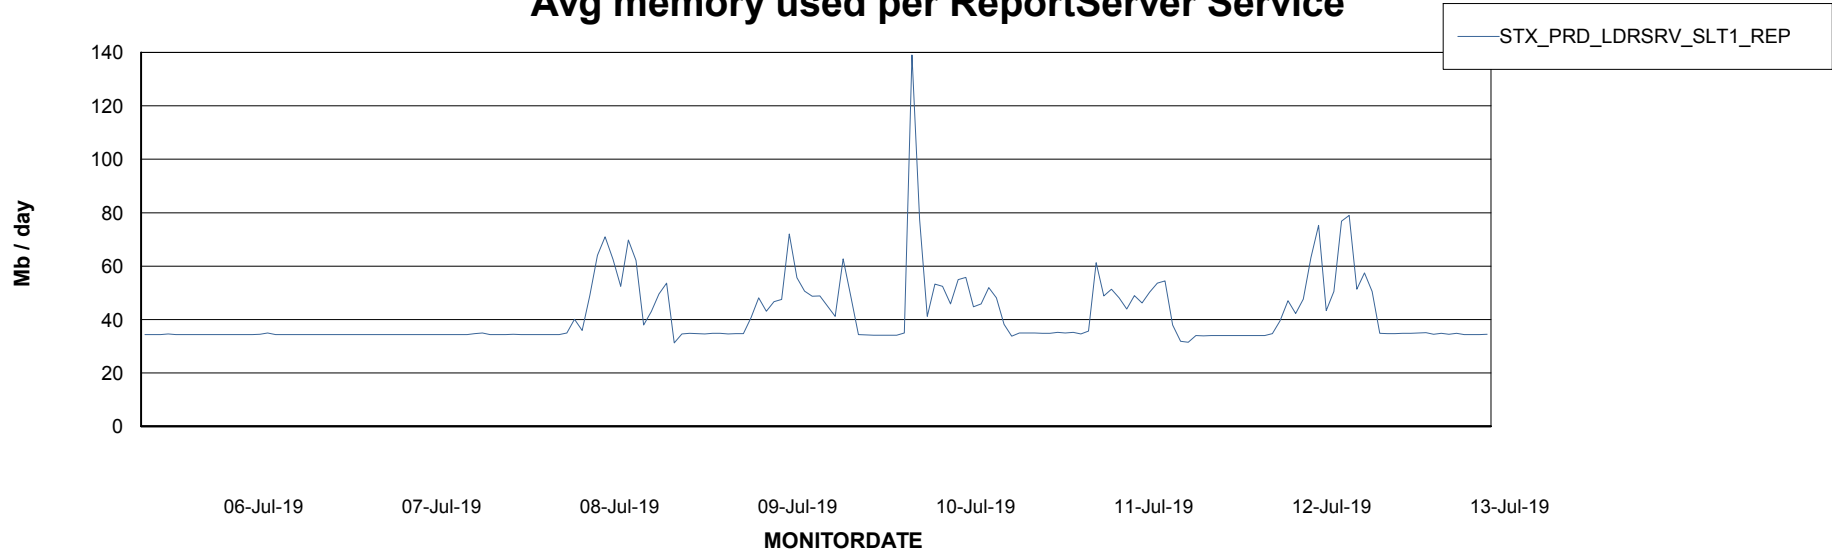

ABSSolute Application ReportServer Services

Avg memory used per ReportServer Service