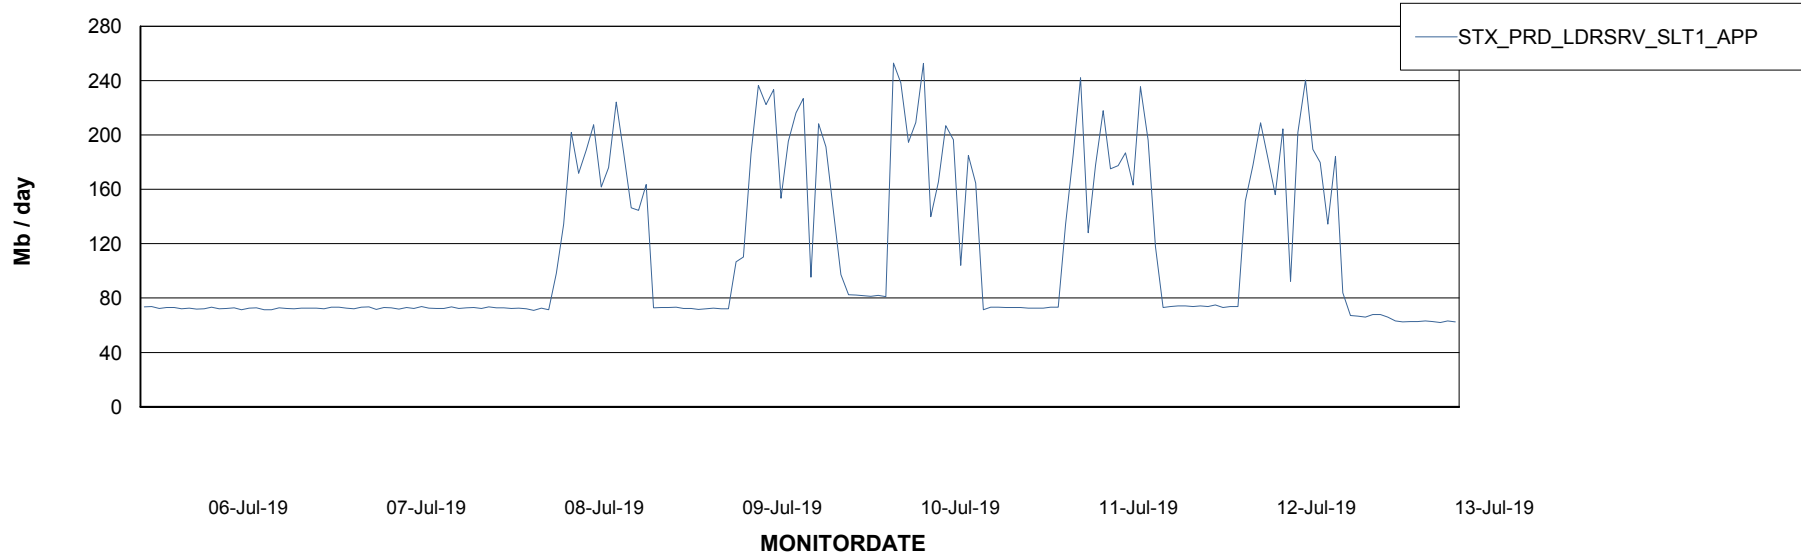

ABSSolute Application Server Services

Avg memory used per ABS Server Service