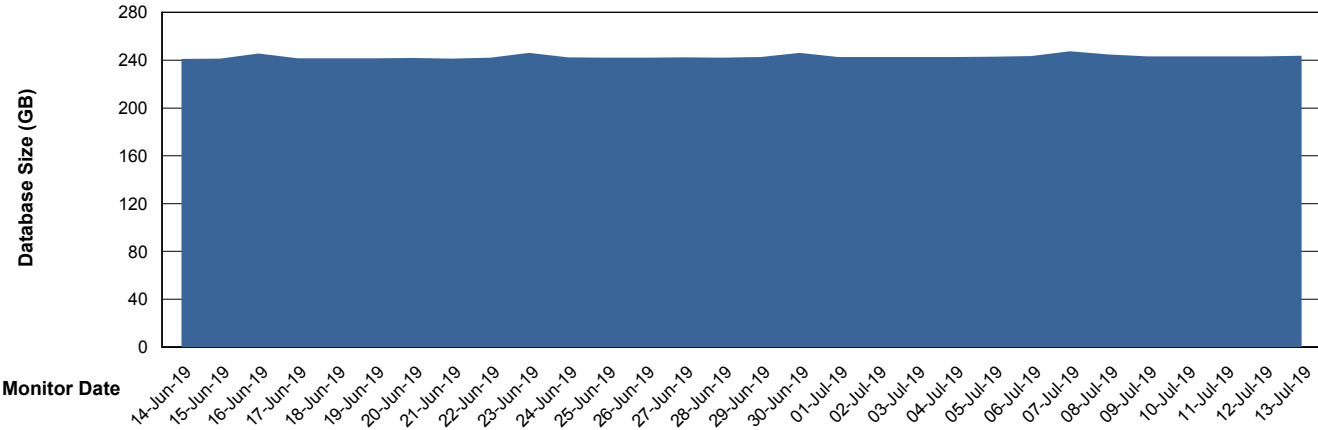

DATABASE SIZE STKDB_ABS1 Production Database

Database growth over last month

Database Tablespace STKDB_ABS1 Production Database

Date	Tablespace Name	Filesize (Gb)	Usedsize (Gb)	Percentage free
13-Jul-19	ABSDATA	177	107	40
	INDX	162	134	17
12-Jul-19	ABSDATA	177	107	40
	INDX	162	134	17
11-Jul-19	ABSDATA	177	107	40
	INDX	162	134	17
10-Jul-19	ABSDATA	177	107	40
	INDX	162	134	17
09-Jul-19	ABSDATA	177	107	40
	INDX	162	134	17
08-Jul-19	ABSDATA	177	107	40
	INDX	162	134	17
07-Jul-19	ABSDATA	177	107	40
	INDX	162	134	17