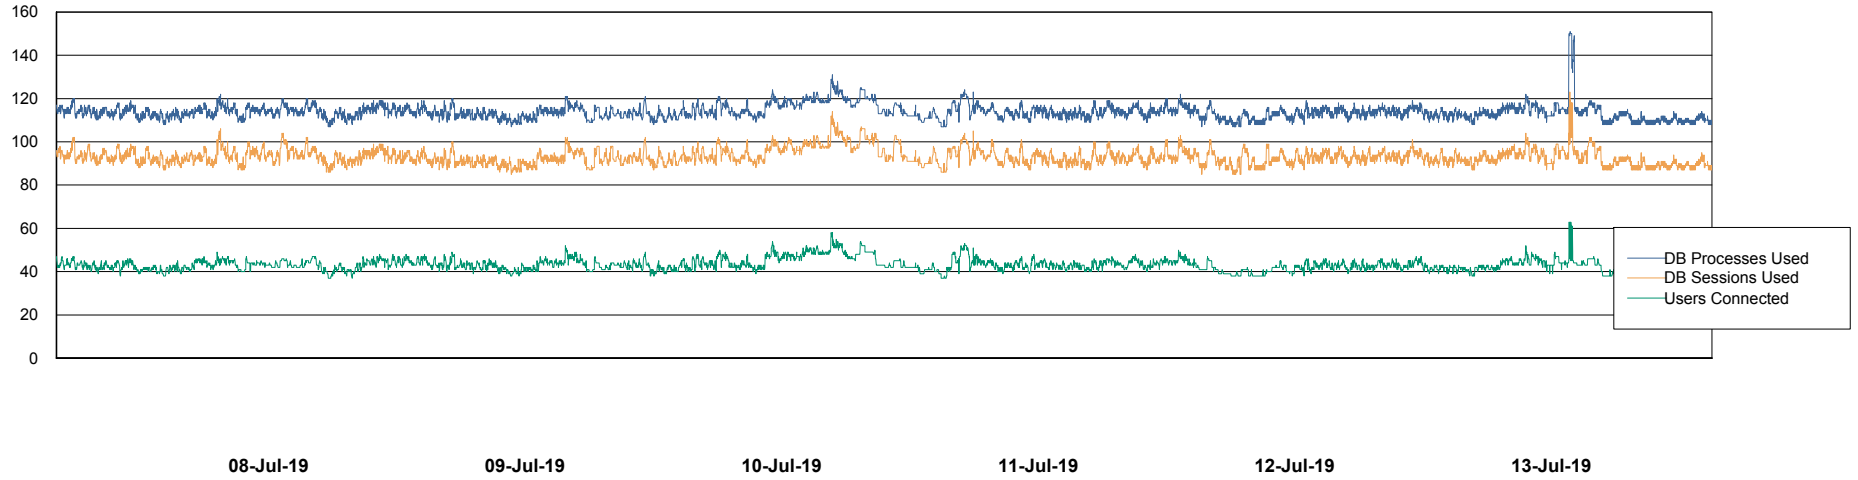

Weekly SLA Customer Report

Customer STK_Production
 Database ID 82

Harddisk Usage STK_STAABSDB2 Standby DB Server

	Free disk space on c: (%)	Total disk space on c: (Gb)	Free disk space on d: (%)	Total disk space on d: (Gb)	Free disk space on e: (%)	Total disk space on e: (Gb)
13-Jul-19	72	99	48	350	28	1,000
12-Jul-19	72	99	48	350	28	1,000
11-Jul-19	72	99	48	350	28	1,000
10-Jul-19	72	99	48	350	28	1,000
09-Jul-19	72	99	47	350	28	1,000
08-Jul-19	72	99	48	350	28	1,000
07-Jul-19	72	99	48	350	28	1,000

Weekly SLA Customer Report

Customer STK_Production
Database ID 82

Database Performance STKDB_ABS1 Production Database

Weekly SLA Customer Report

Customer STK_Production
Database ID 82

Database Performance STKDB_ABS1SB Standby Database