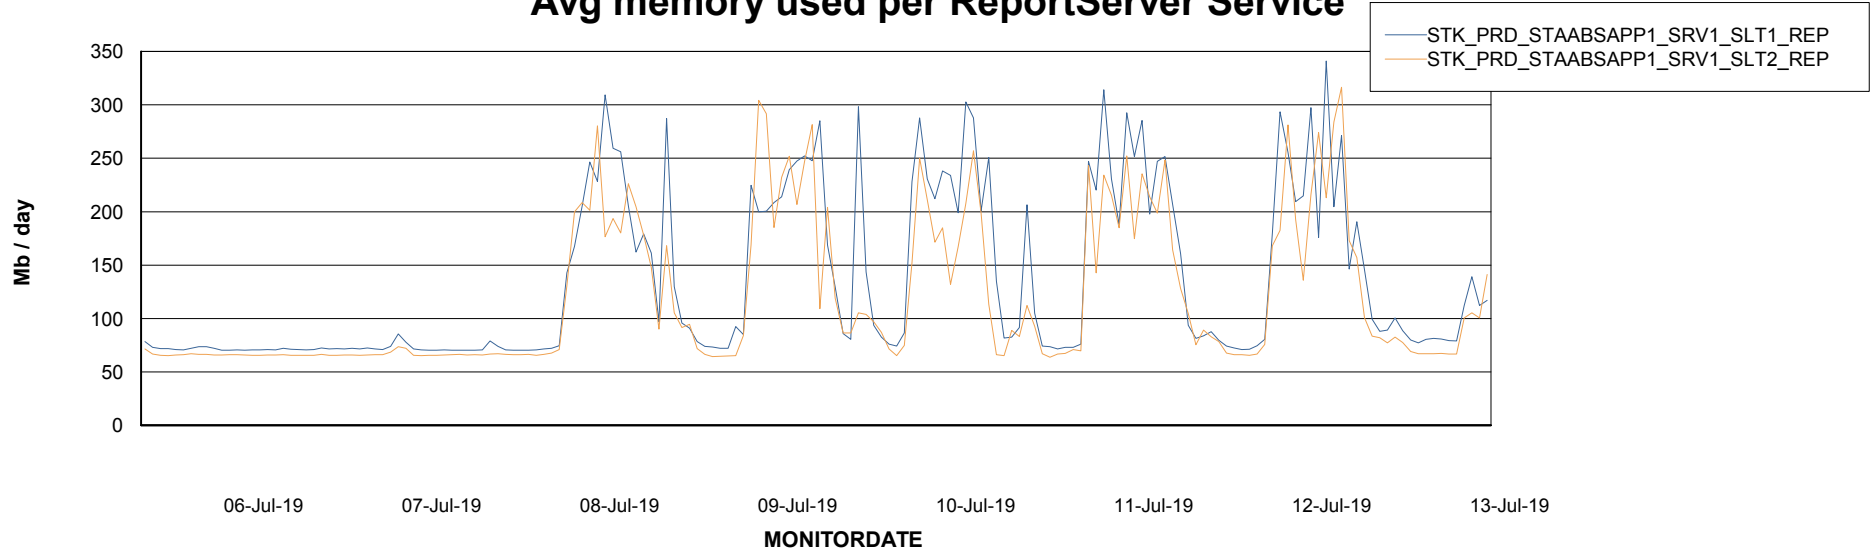

ABSSolute Application ReportServer Services

Avg memory used per ReportServer Service