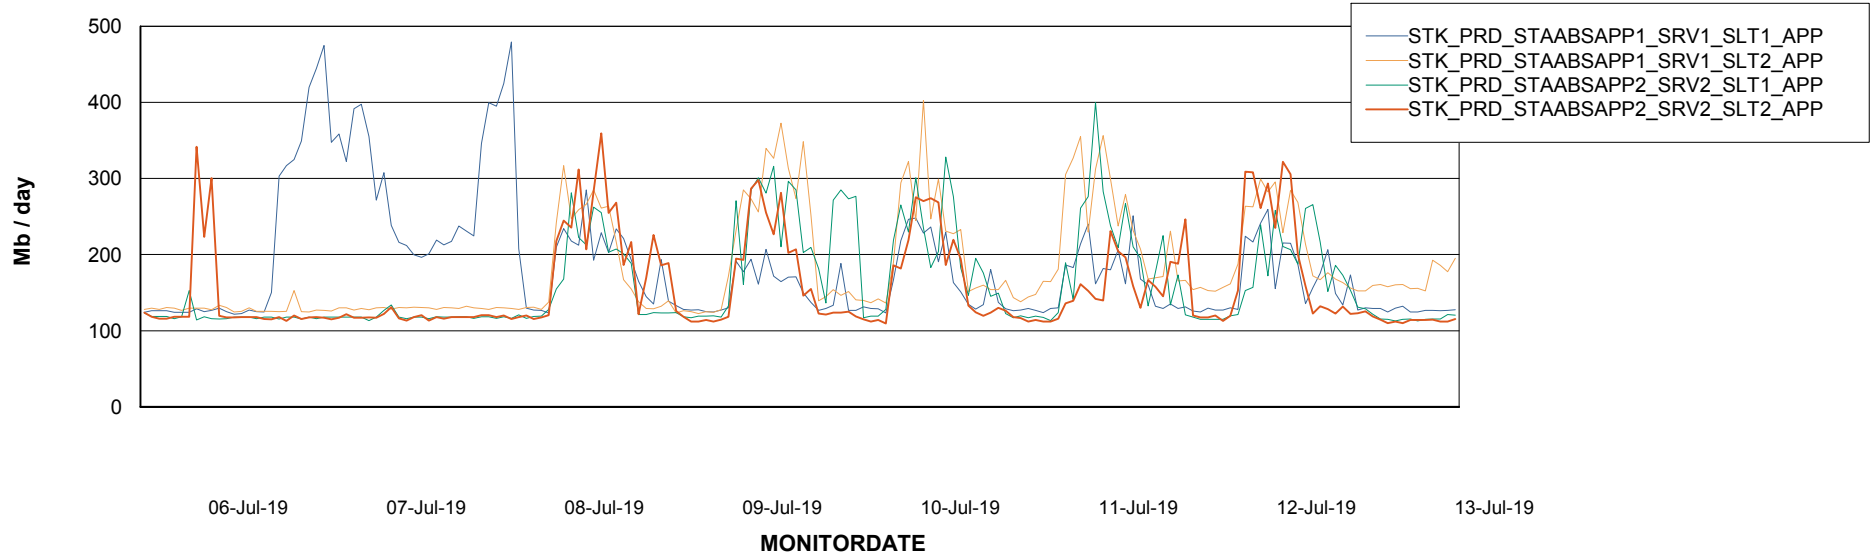

Weekly SLA Customer Report

Customer STK_Production
Database ID 82

Database Performance STKDB_ABS1 Production Database

Weekly SLA Customer Report

Customer STK_Production
Database ID 82

Database Performance STKDB_ABS1SB Standby Database

Weekly SLA Customer Report

Customer STK_Production
 Database ID 82

DATABASE SIZE STKDB_ABS1 Production Database

Database growth over last month

Database Tablespace STKDB_ABS1 Production Database

Date	Tablespace Name	Filesize (Gb)	Usedsize (Gb)	Percentage free
13-Jul-19	ABSDATA	177	107	40
	INDX	162	134	17
12-Jul-19	ABSDATA	177	107	40
	INDX	162	134	17
11-Jul-19	ABSDATA	177	107	40
	INDX	162	134	17
10-Jul-19	ABSDATA	177	107	40
	INDX	162	134	17
09-Jul-19	ABSDATA	177	107	40
	INDX	162	134	17
08-Jul-19	ABSDATA	177	107	40
	INDX	162	134	17
07-Jul-19	ABSDATA	177	107	40
	INDX	162	134	17

Weekly SLA Customer Report

Customer STK_Production
Database ID 82

ABSSolute Application Server Services

Avg memory used per ABS Server Service

Avg users per day per ABS server

Weekly SLA Customer Report

Customer STK_Production
Database ID 82