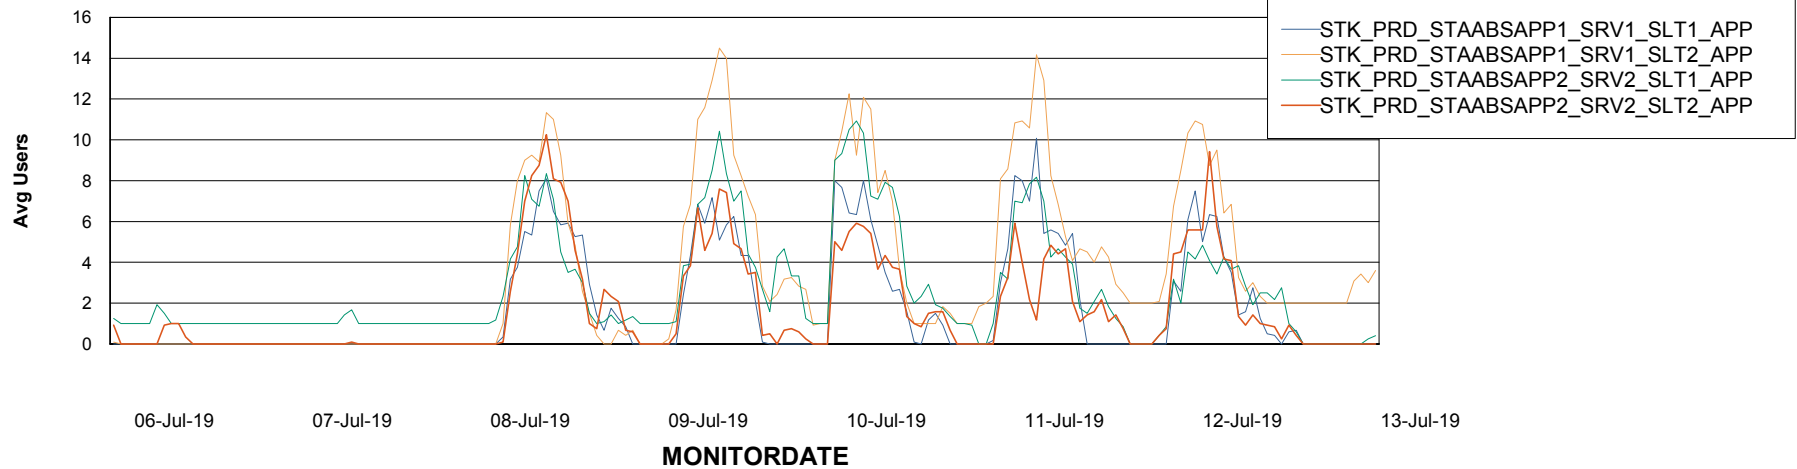

Weekly SLA Customer Report

Customer STK_Production
Database ID 82

ABSSolute Application Server Services

Avg memory used per ABS Server Service

Avg users per day per ABS server

Weekly SLA Customer Report

Customer STK_Production
Database ID 82