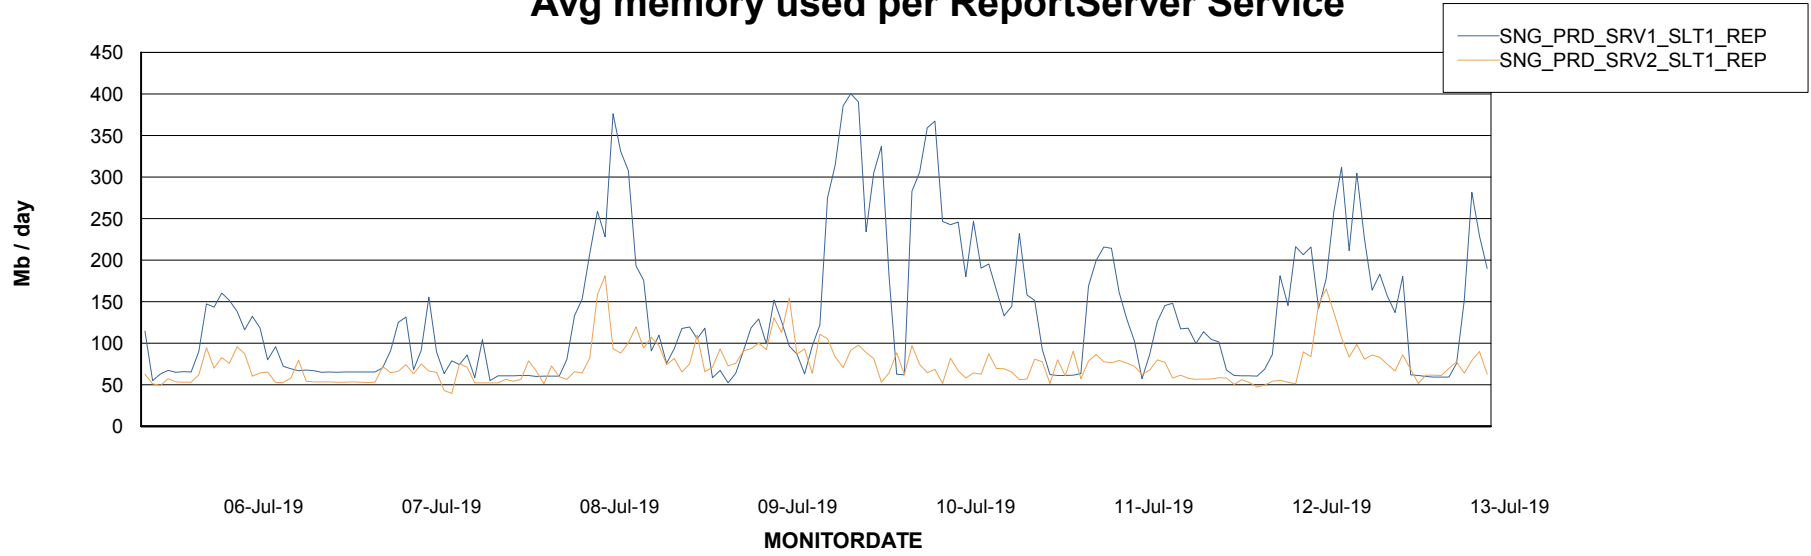

ABSSolute Application ReportServer Services

Avg memory used per ReportServer Service