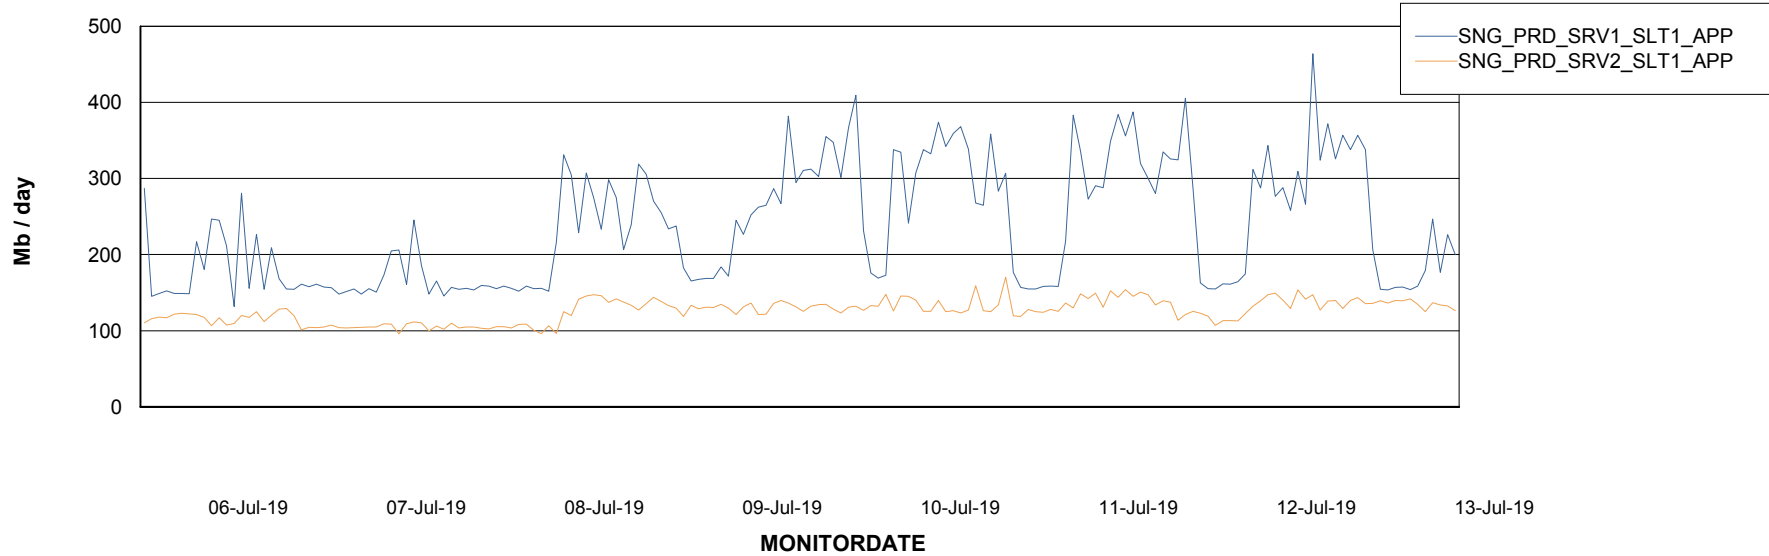

ABSSolute Application Server Services

Avg memory used per ABS Server Service