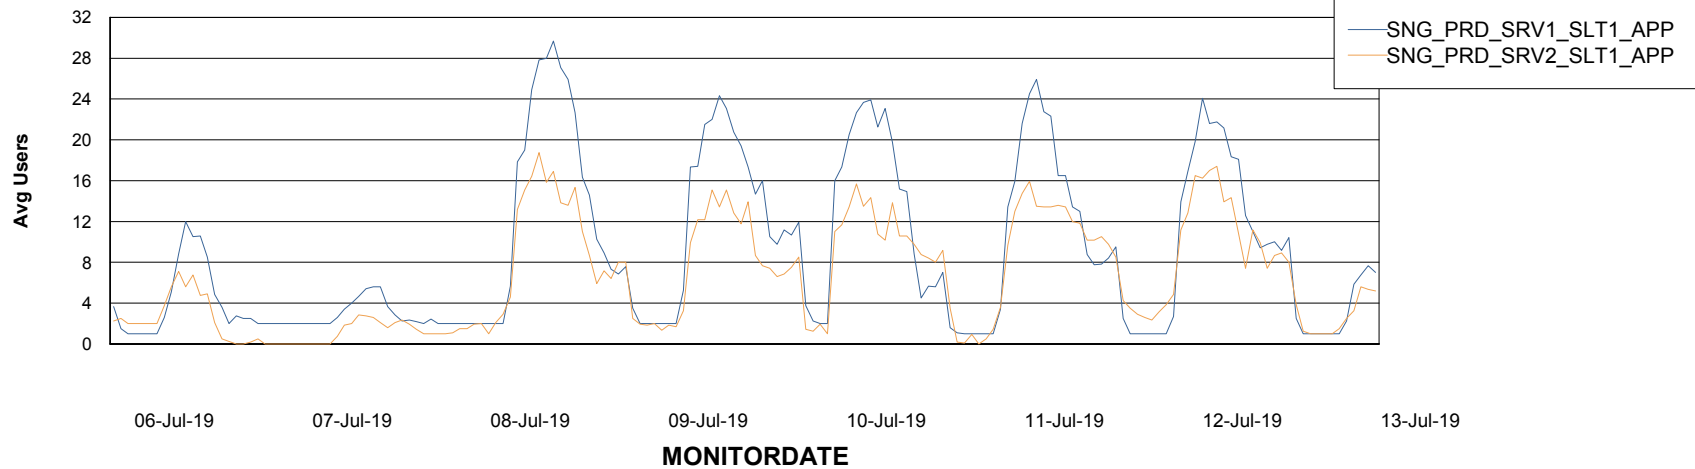

Database Tablespace SNGDB_Production

Date	Tablespace Name	Filesize (Gb)	Usedsize (Gb)	Percentage free
13-Jul-19	ABSDATA	24	20	17
	INDX	75	65	13
12-Jul-19	ABSDATA	24	20	17
	INDX	75	65	13
11-Jul-19	ABSDATA	24	20	17
	INDX	75	65	13
10-Jul-19	ABSDATA	24	20	17
	INDX	75	65	13
09-Jul-19	ABSDATA	24	20	17
	INDX	75	65	13
08-Jul-19	ABSDATA	24	20	17
	INDX	75	65	13
07-Jul-19	ABSDATA	24	19	21
	INDX	75	64	15

Weekly SLA Customer Report

Customer SNG_Production
Database ID 70

ABSSolute Application Server Services

Avg memory used per ABS Server Service

Avg users per day per ABS server

Weekly SLA Customer Report

Customer SNG_Production
Database ID 70