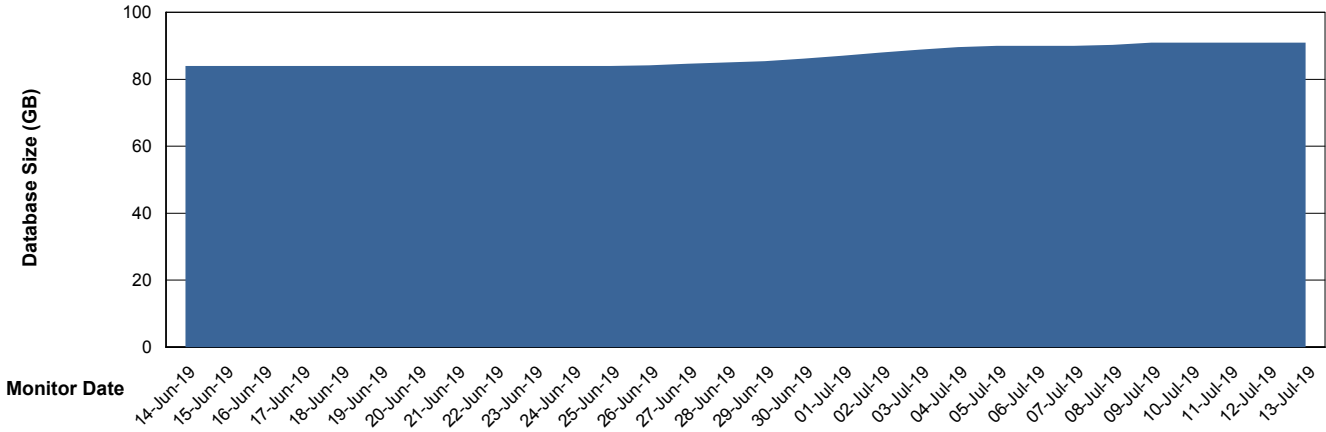

Weekly SLA Customer Report

Customer SNG_Production
Database ID 70

Database Performance SNGDB_Production

Weekly SLA Customer Report

Customer SNG_Production
 Database ID 70

DATABASE SIZE SNGDB_Production

Database growth over last month

Database Tablespace SNGDB_Production

Date	Tablespace Name	Filesize (Gb)	Usedsize (Gb)	Percentage free
13-Jul-19	ABSDATA	24	20	17
	INDX	75	65	13
12-Jul-19	ABSDATA	24	20	17
	INDX	75	65	13
11-Jul-19	ABSDATA	24	20	17
	INDX	75	65	13
10-Jul-19	ABSDATA	24	20	17
	INDX	75	65	13
09-Jul-19	ABSDATA	24	20	17
	INDX	75	65	13
08-Jul-19	ABSDATA	24	20	17
	INDX	75	65	13
07-Jul-19	ABSDATA	24	19	21
	INDX	75	64	15