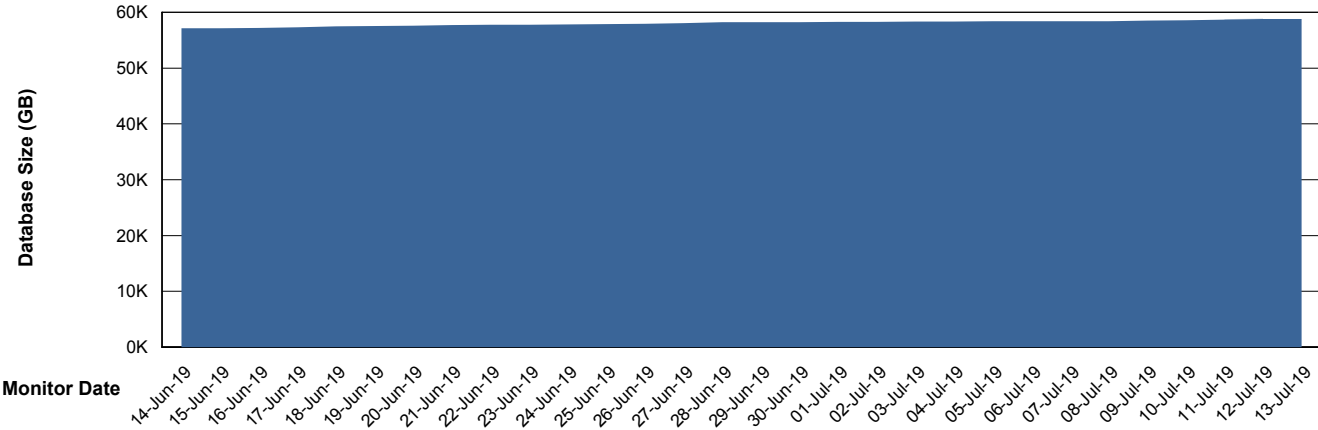

DATABASE SIZE	RSSDB_Production

Database growth over last month