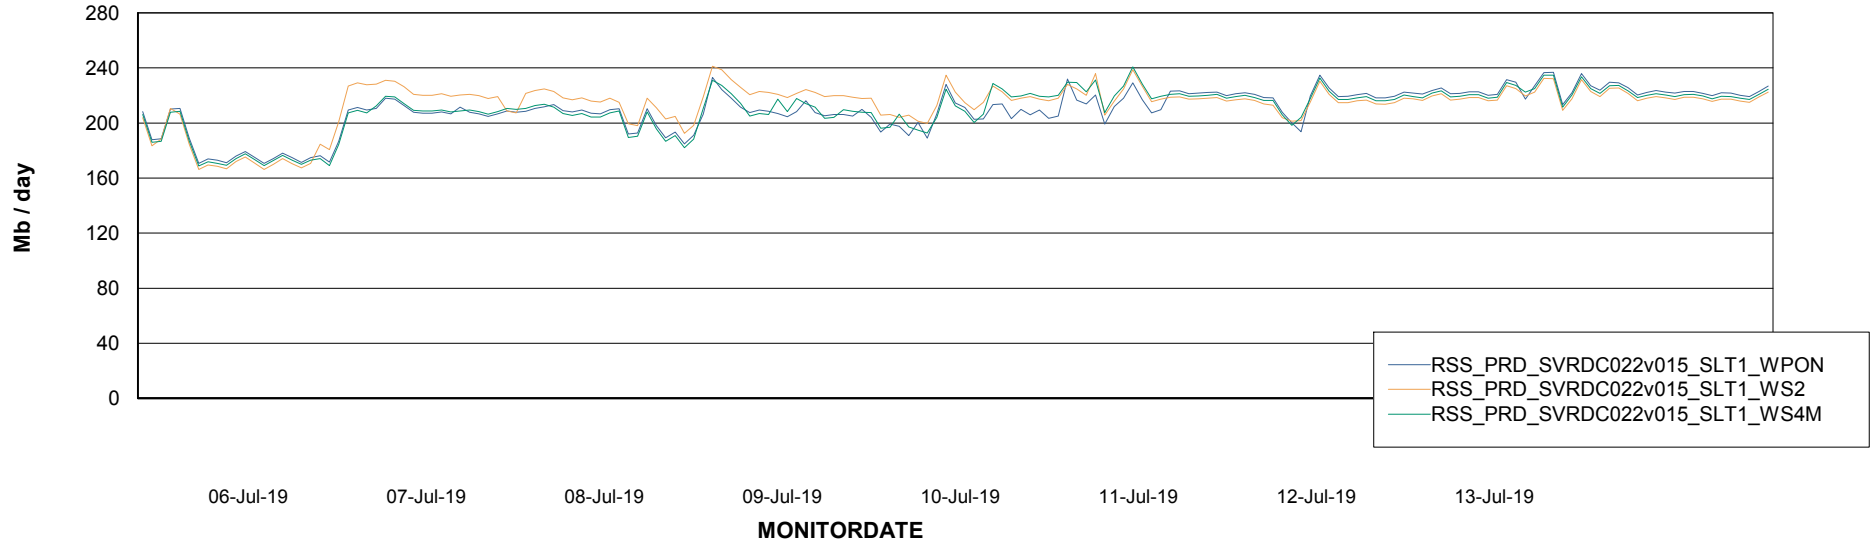

ABSSolute Application ReportServer Services

Avg memory used per ReportServer Service

Weekly SLA Customer Report

Customer RSS Production
Database ID 52

ABSSolute Web Component Services

Avg memory used per ABS Web component