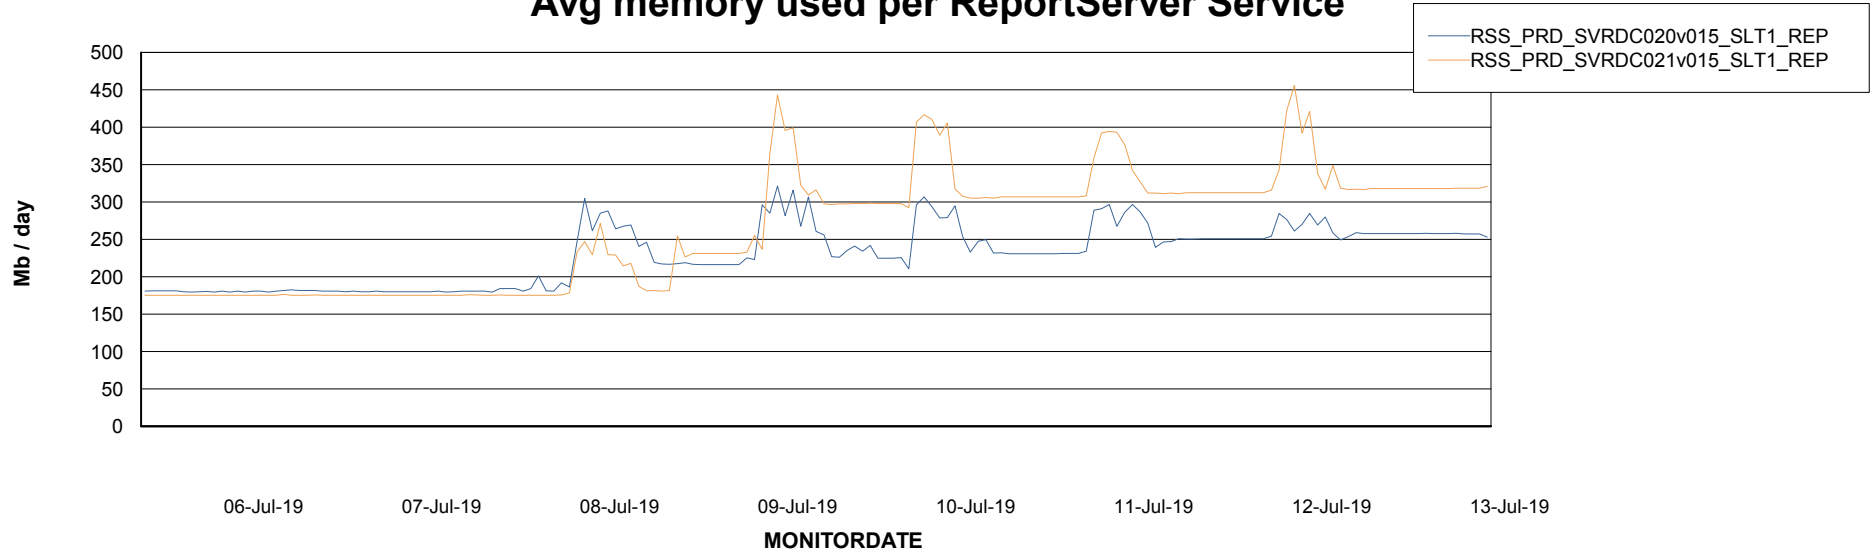

ABSSolute Application ReportServer Services

Avg memory used per ReportServer Service