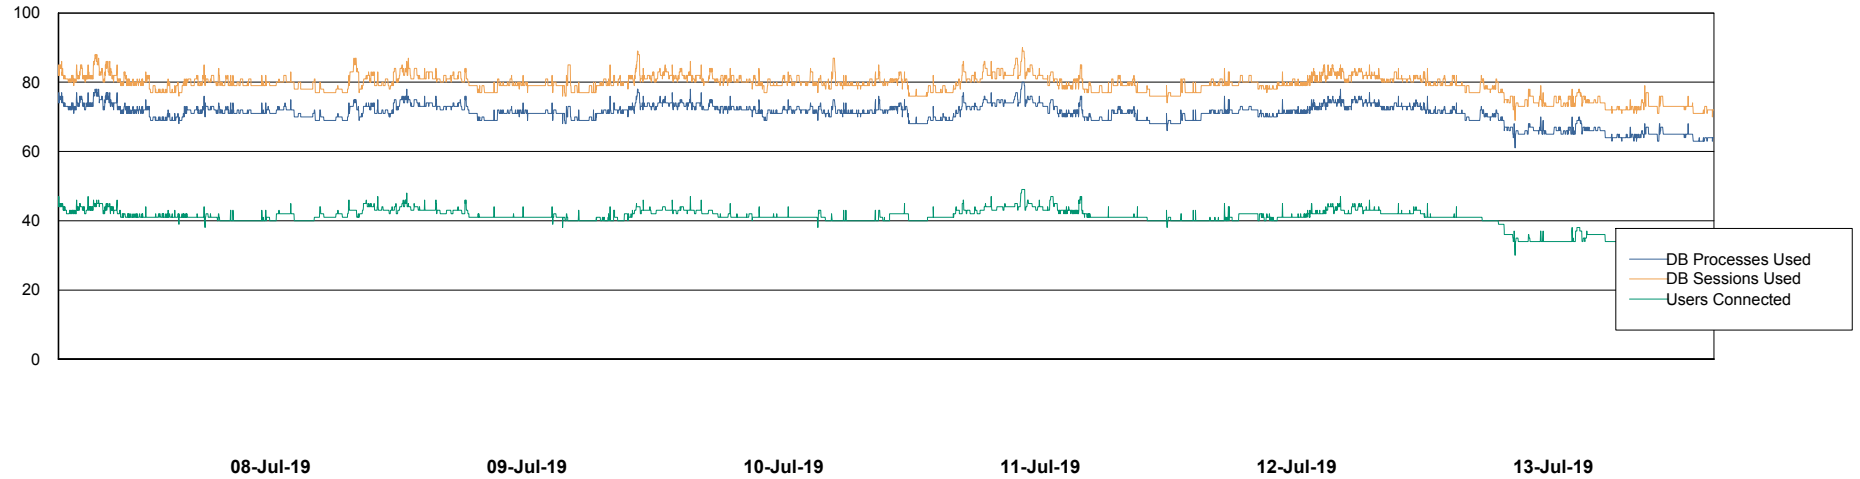

Database Performance RSSDB_Production