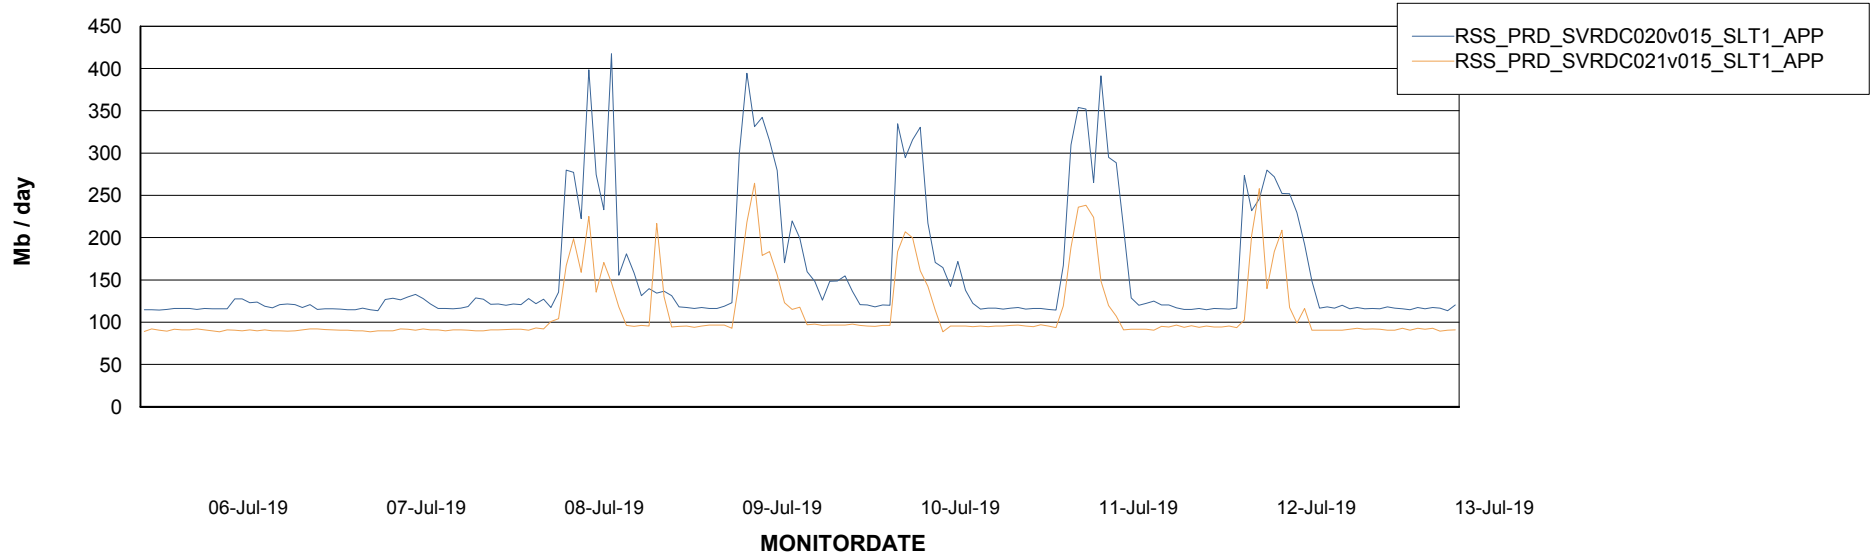

ABSSolute Application Server Services

Avg memory used per ABS Server Service