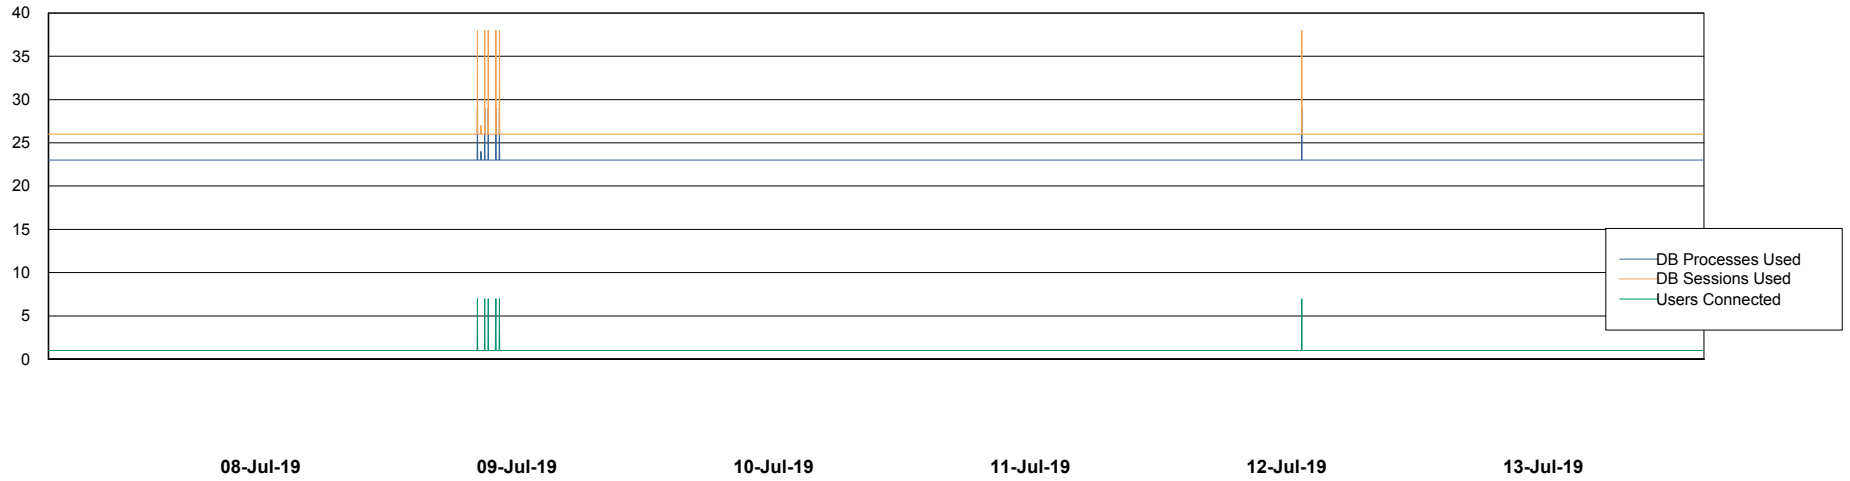

Weekly SLA Customer Report

Customer RSS Production
Database ID 52

Database Performance RSSDB_Production

Weekly SLA Customer Report

Customer RSS Production
Database ID 52

Database Performance RSSDB_Standby

Weekly SLA Customer Report