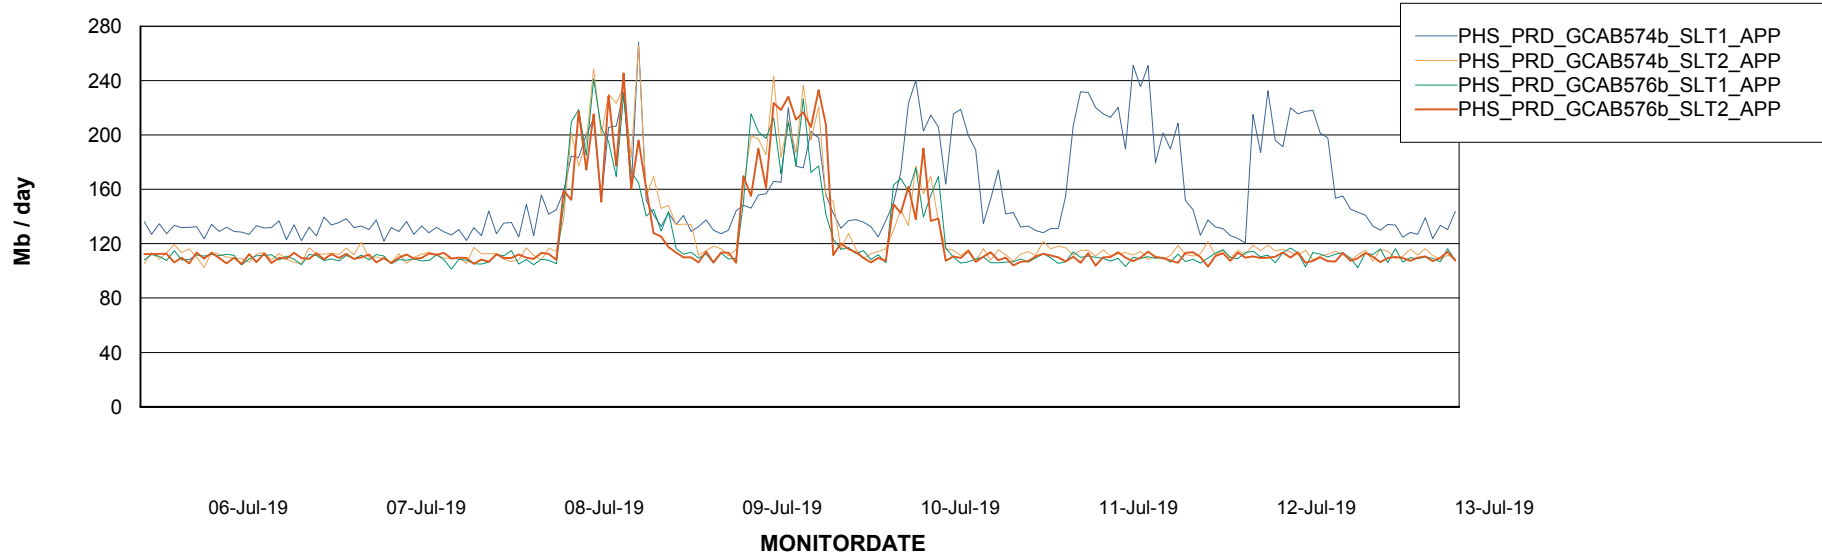

ABSSolute Application Server Services

Avg memory used per ABS Server Service