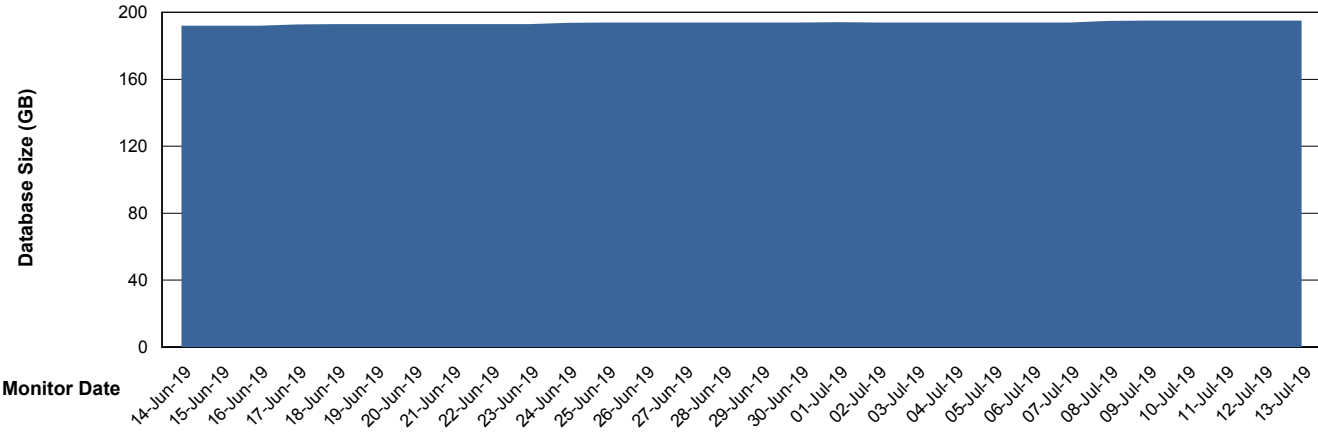

DATABASE SIZE PHSDB_Production

Database growth over last month

Database Tablespace PHSDB_Production

Date	Tablespace Name	Filesize (Gb)	Usedsize (Gb)	Percentage free
13-Jul-19	ABSDATA	216	183	15
	INDX	14	11	21
12-Jul-19	ABSDATA	216	183	15
	INDX	14	11	21
11-Jul-19	ABSDATA	216	183	15
	INDX	14	11	21
10-Jul-19	ABSDATA	216	182	16
	INDX	14	11	21
09-Jul-19	ABSDATA	216	182	16
	INDX	14	11	21
08-Jul-19	ABSDATA	216	182	16
	INDX	14	11	21
07-Jul-19	ABSDATA	216	182	16
	INDX	14	11	21