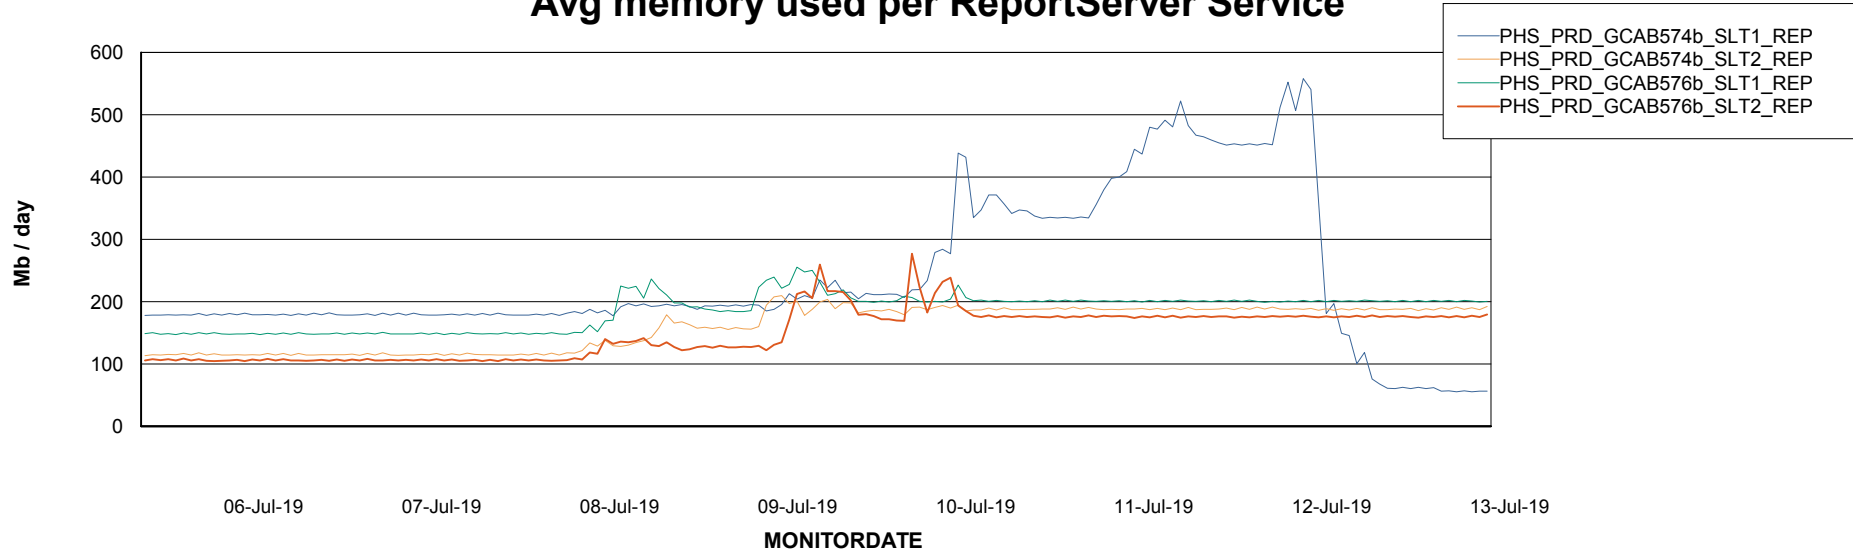

ABSSolute Application ReportServer Services

Avg memory used per ReportServer Service