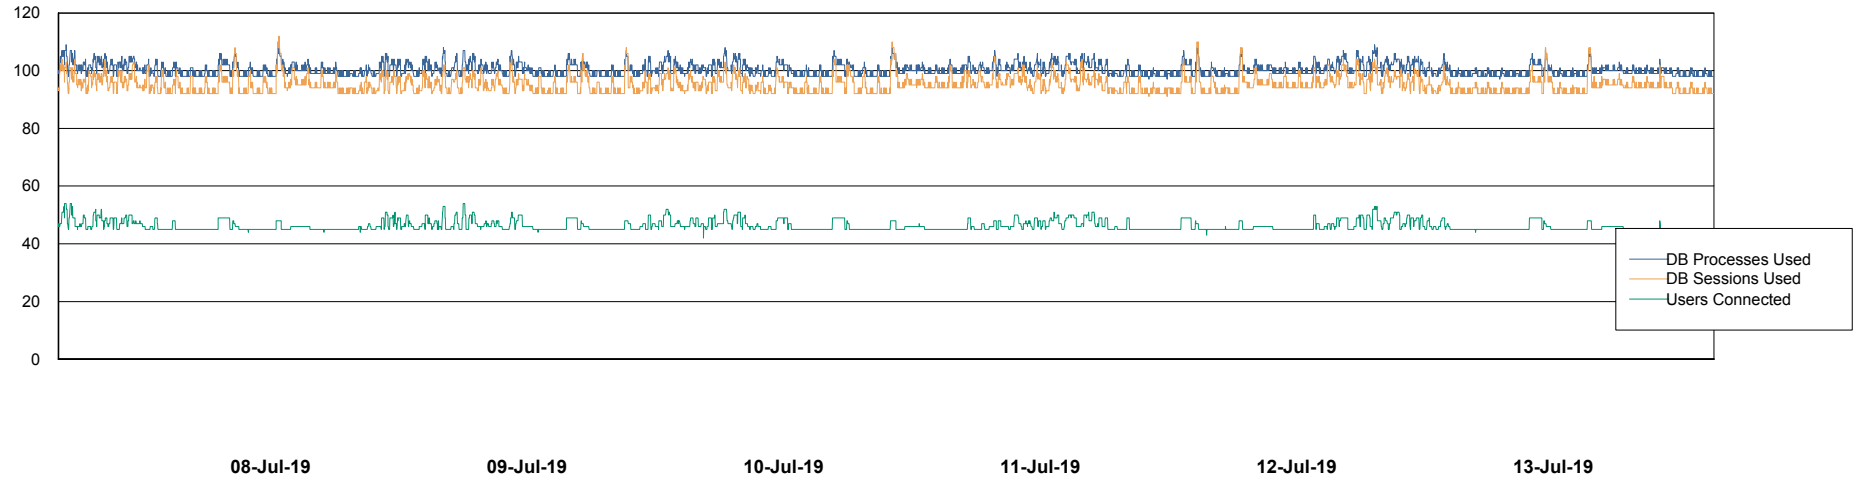

Database Performance PHSDB_Production