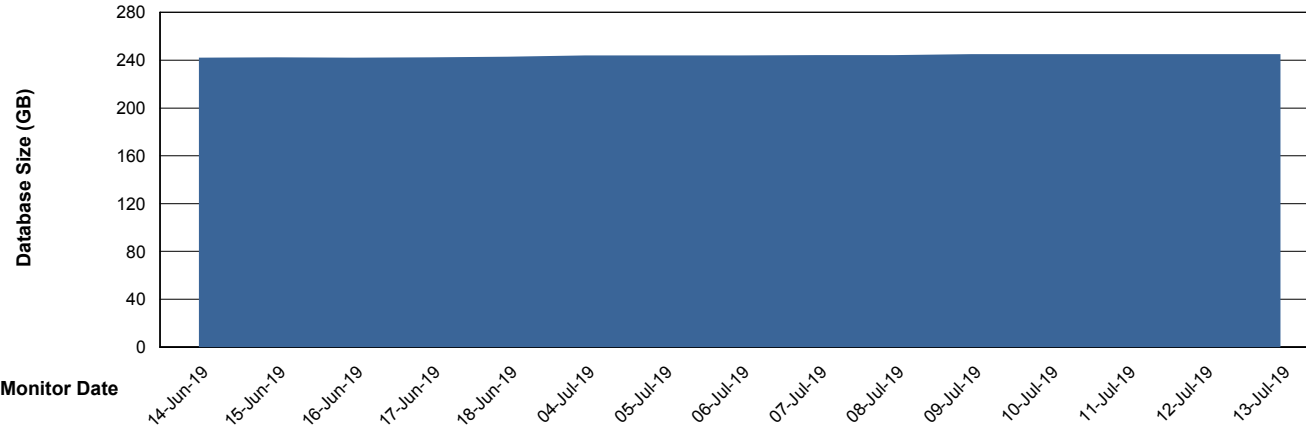

Weekly SLA Customer Report

Customer PCO Production
Database ID 44

Database Performance PCODB_Production

Weekly SLA Customer Report

Customer PCO Production
Database ID 44

Database Performance PCODB_Standby

Weekly SLA Customer Report

Customer PCO Production
 Database ID 44

DATABASE SIZE PCODB_Production

Database growth over last month

Database Tablespace PCODB_Production

Date	Tablespace Name	Filesize (Gb)	Usedsize (Gb)	Percentage free
13-Jul-19	ABSDATA	150	88	41
	INDX	200	124	38
12-Jul-19	ABSDATA	150	88	41
	INDX	200	124	38
11-Jul-19	ABSDATA	150	88	41
	INDX	200	124	38
10-Jul-19	ABSDATA	150	88	41
	INDX	200	124	38
09-Jul-19	ABSDATA	150	88	41
	INDX	200	124	38
08-Jul-19	ABSDATA	150	88	41
	INDX	200	124	38
07-Jul-19	ABSDATA	150	88	41
	INDX	200	124	38