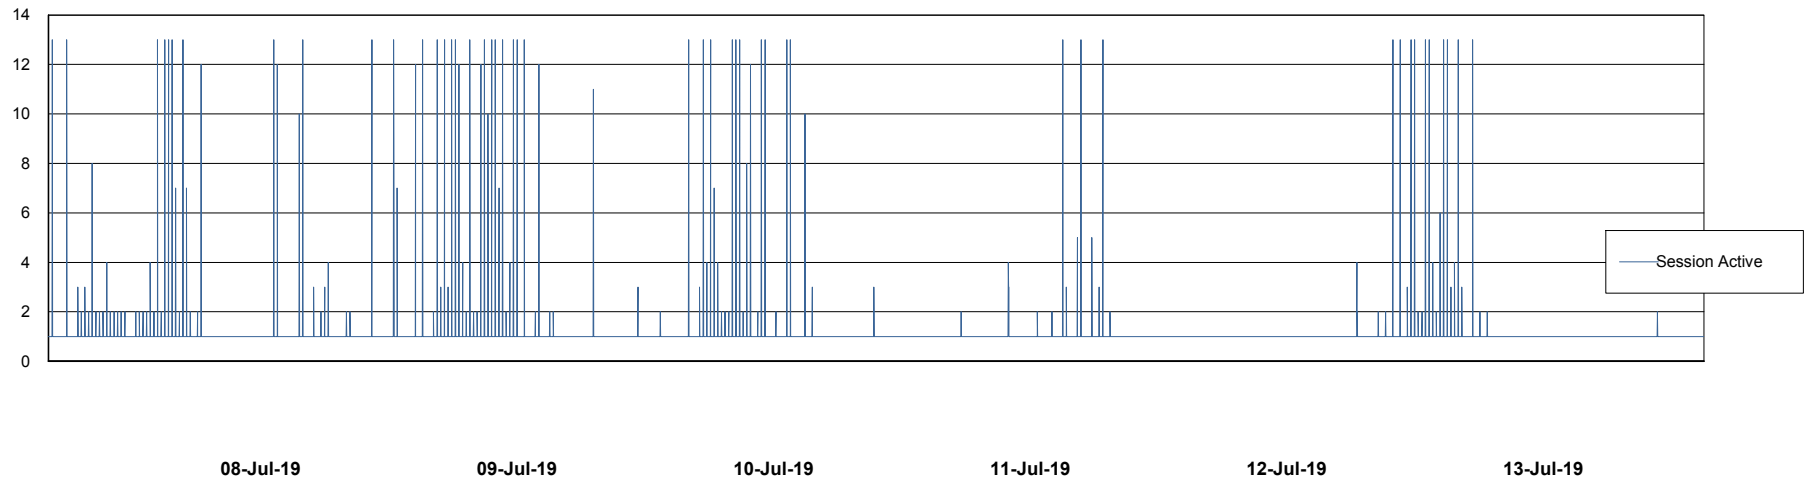

Weekly SLA Customer Report

Customer PCO Production
Database ID 44

Database Performance PCODB_Production

Weekly SLA Customer Report

Customer PCO Production
Database ID 44

Database Performance PCODB_Standby

Weekly SLA Customer Report