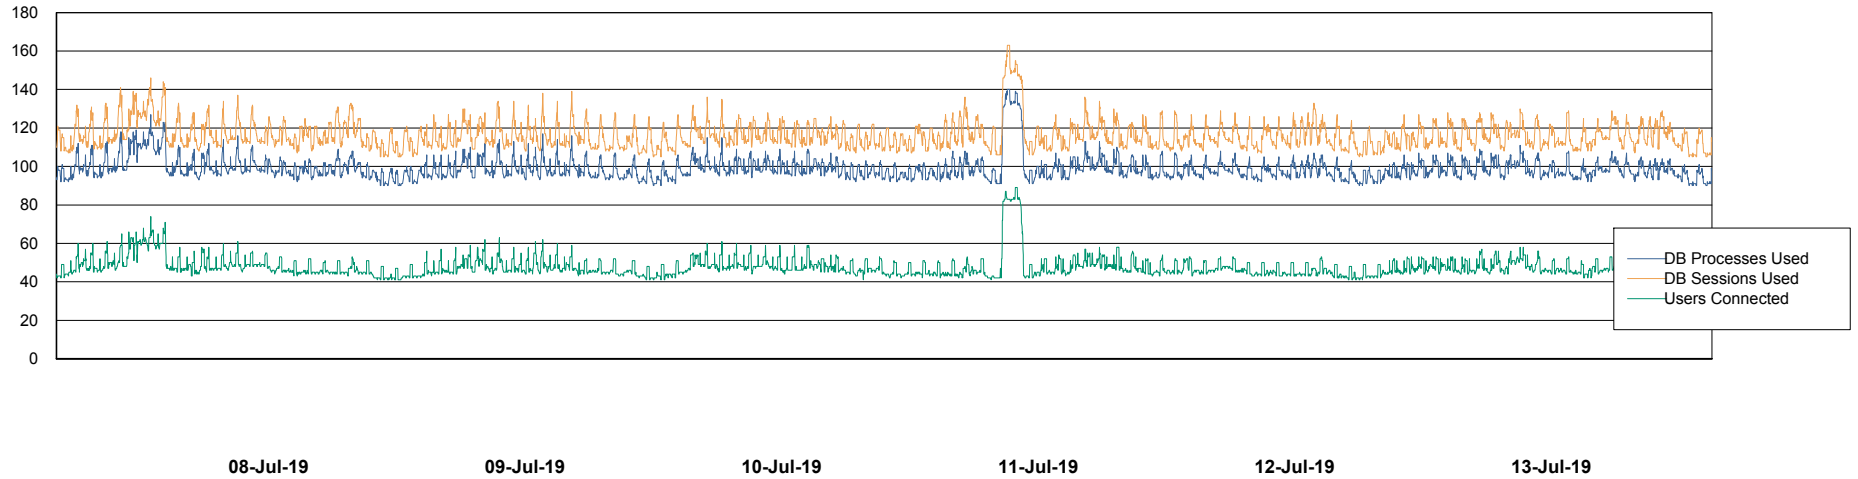

Harddisk Usage PCO_PRD_ORACLE2

	Free disk space on c: (%)	Total disk space on c: (Gb)	Free disk space on d: (%)	Total disk space on d: (Gb)
13-Jul-19	75	279	46	838
12-Jul-19	75	279	47	838
11-Jul-19	75	279	47	838
10-Jul-19	75	279	47	838
09-Jul-19	76	279	47	838
08-Jul-19	76	279	47	838
07-Jul-19	75	279	47	838

Weekly SLA Customer Report

Customer PCO Production
Database ID 44

Database Performance PCODB_Production

Weekly SLA Customer Report

Customer PCO Production
Database ID 44

Database Performance PCODB_Standby

Weekly SLA Customer Report