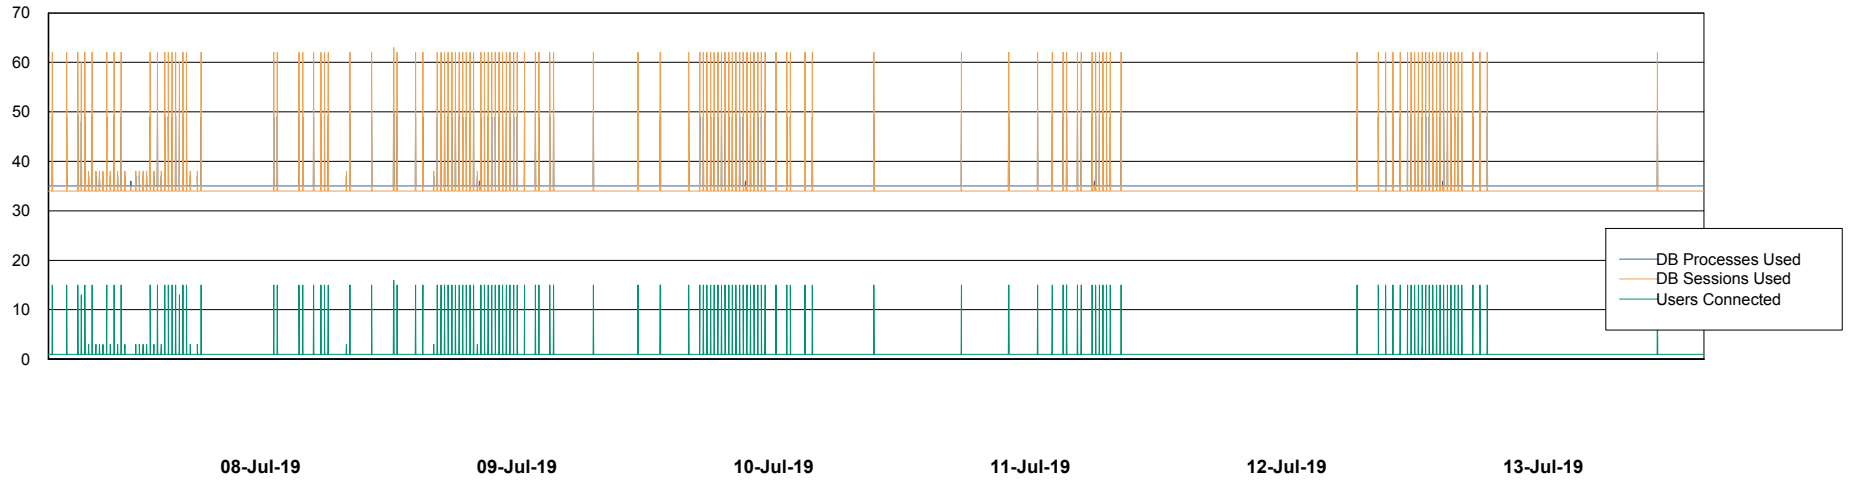

Weekly SLA Customer Report

Customer PCO Production
Database ID 44

Database Performance PCODB_Production

Weekly SLA Customer Report

Customer PCO Production
Database ID 44

Database Performance PCODB_Standby

Weekly SLA Customer Report