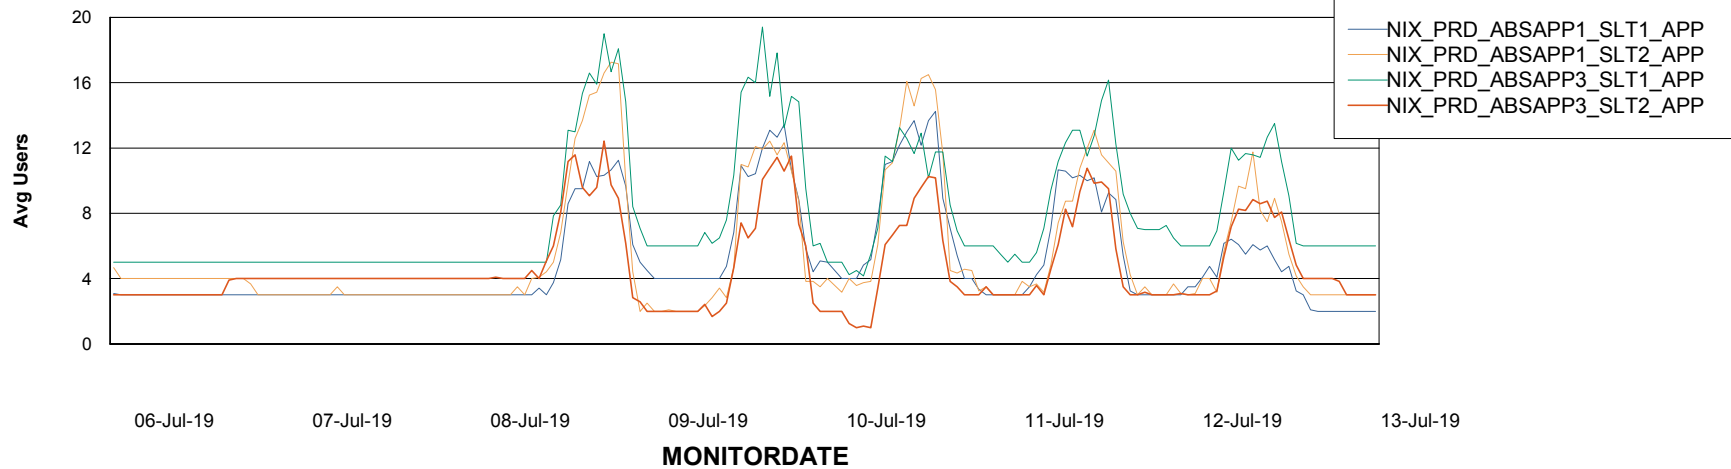

Avg users per day per ABS server