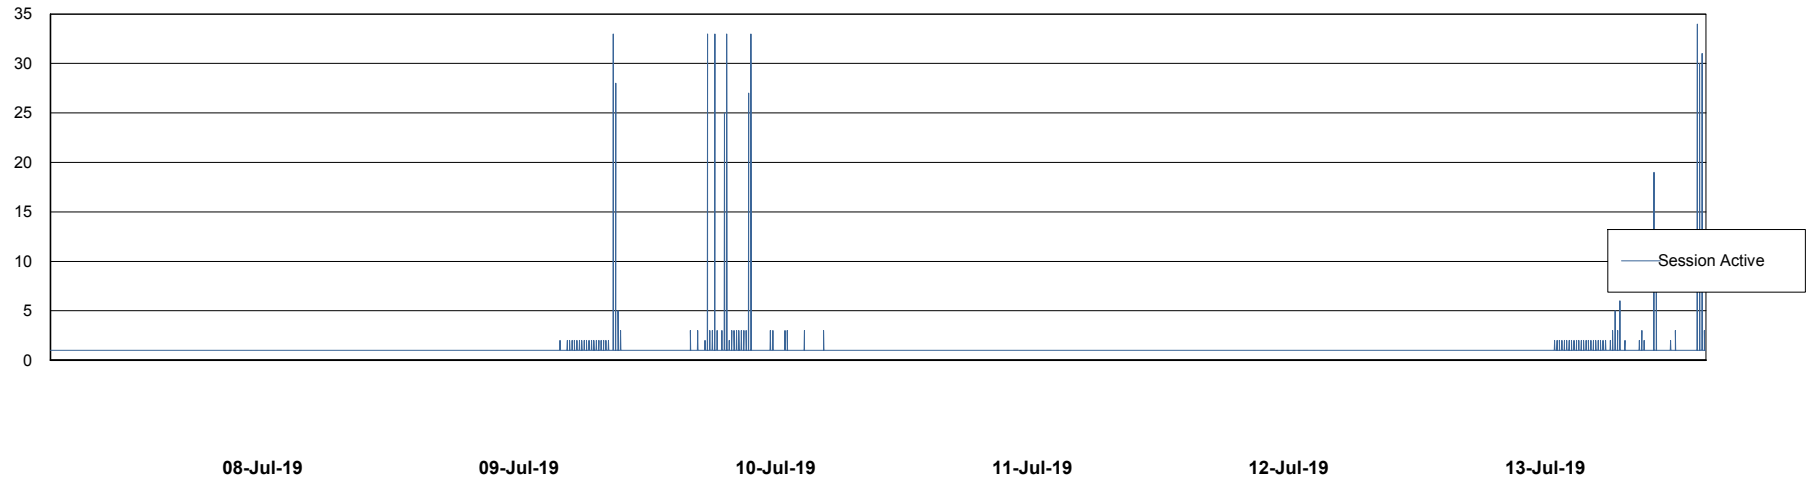

Database Performance NIXDB_Standby