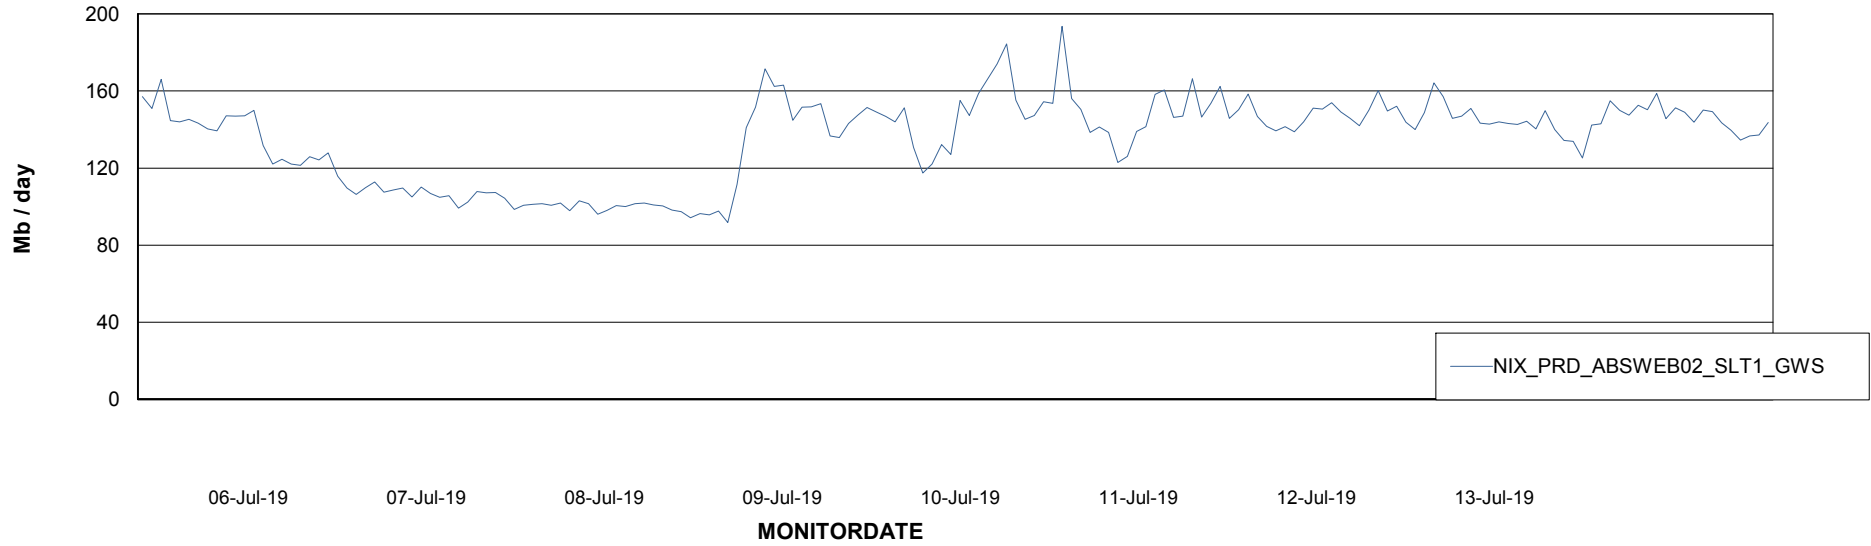

ABSSolute Web Component Services

Avg memory used per ABS Web component