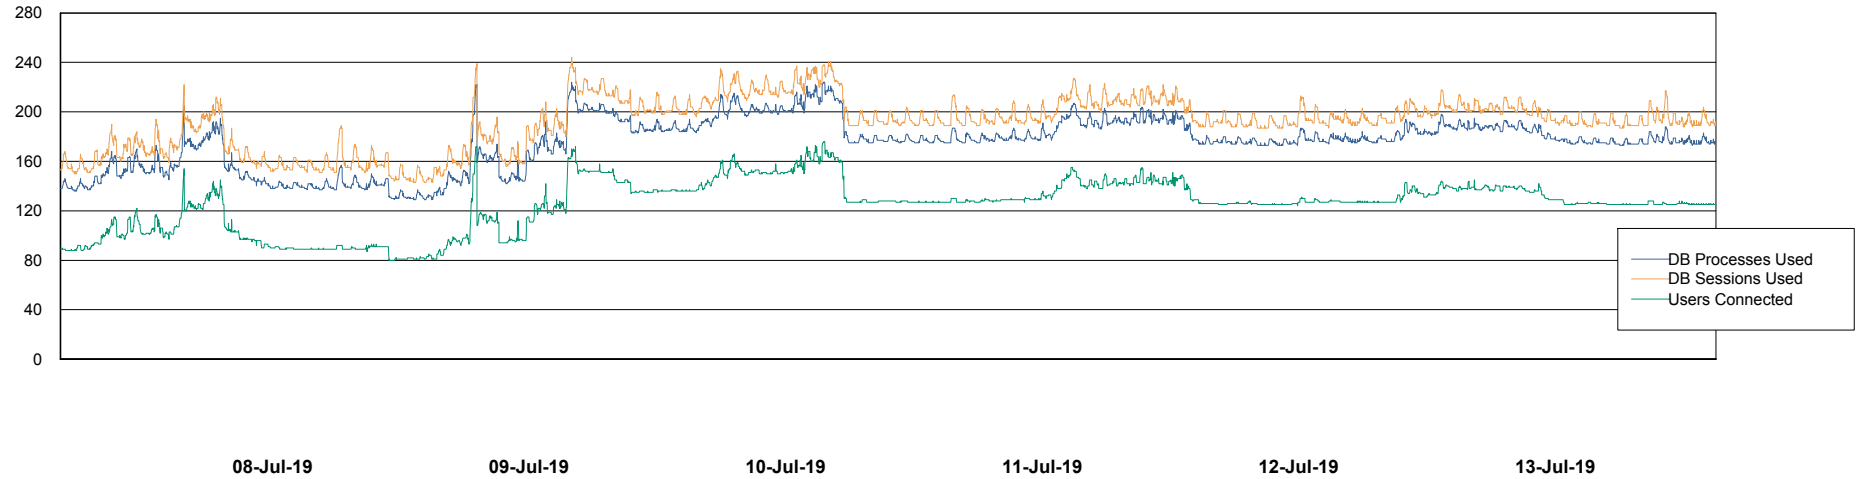

Weekly SLA Customer Report

Customer NIX_Production
Database ID 51

Database Performance NIXDB_BI

Weekly SLA Customer Report

Customer NIX_Production
Database ID 51

Database Performance NIXDB_Production

Weekly SLA Customer Report