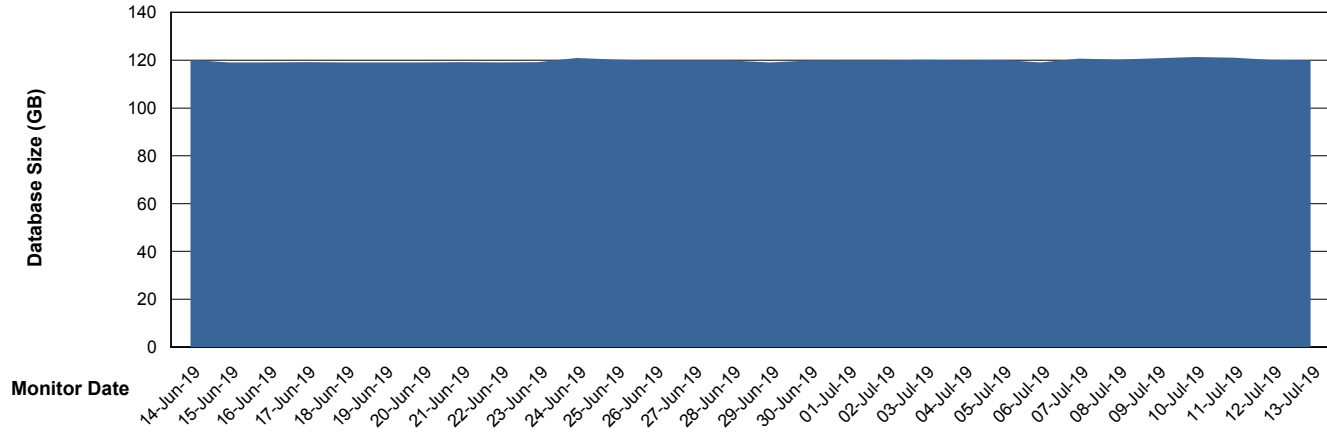

Weekly SLA Customer Report

Customer NIX_Production
Database ID 51

Database Performance NIXDB_BI

Weekly SLA Customer Report

Customer NIX_Production
Database ID 51

Database Performance NIXDB_Production

Weekly SLA Customer Report

Customer NIX_Production
Database ID 51

Database Performance NIXDB_Standby

Weekly SLA Customer Report

Customer NIX_Production
Database ID 51

DATABASE SIZE NIXDB_BI

Database growth over last month

DATABASE SIZE NIXDB_Production

Database growth over last month

Weekly SLA Customer Report

Customer NIX_Production
 Database ID 51

Database Tablespace NIXDB_BI

Date	Tablespace Name	Filesize (Gb)	Usedsize (Gb)	Percentage free
13-Jul-19	ABSDATA	72	59	18
	INDX	72	59	18
12-Jul-19	ABSDATA	72	59	18
	INDX	72	59	18
11-Jul-19	ABSDATA	72	59	18
	INDX	72	59	18
10-Jul-19	ABSDATA	72	59	18
	INDX	72	59	18
09-Jul-19	ABSDATA	72	59	18
	INDX	72	59	18
08-Jul-19	ABSDATA	72	59	18
	INDX	72	59	18
07-Jul-19	ABSDATA	72	59	18
	INDX	72	59	18