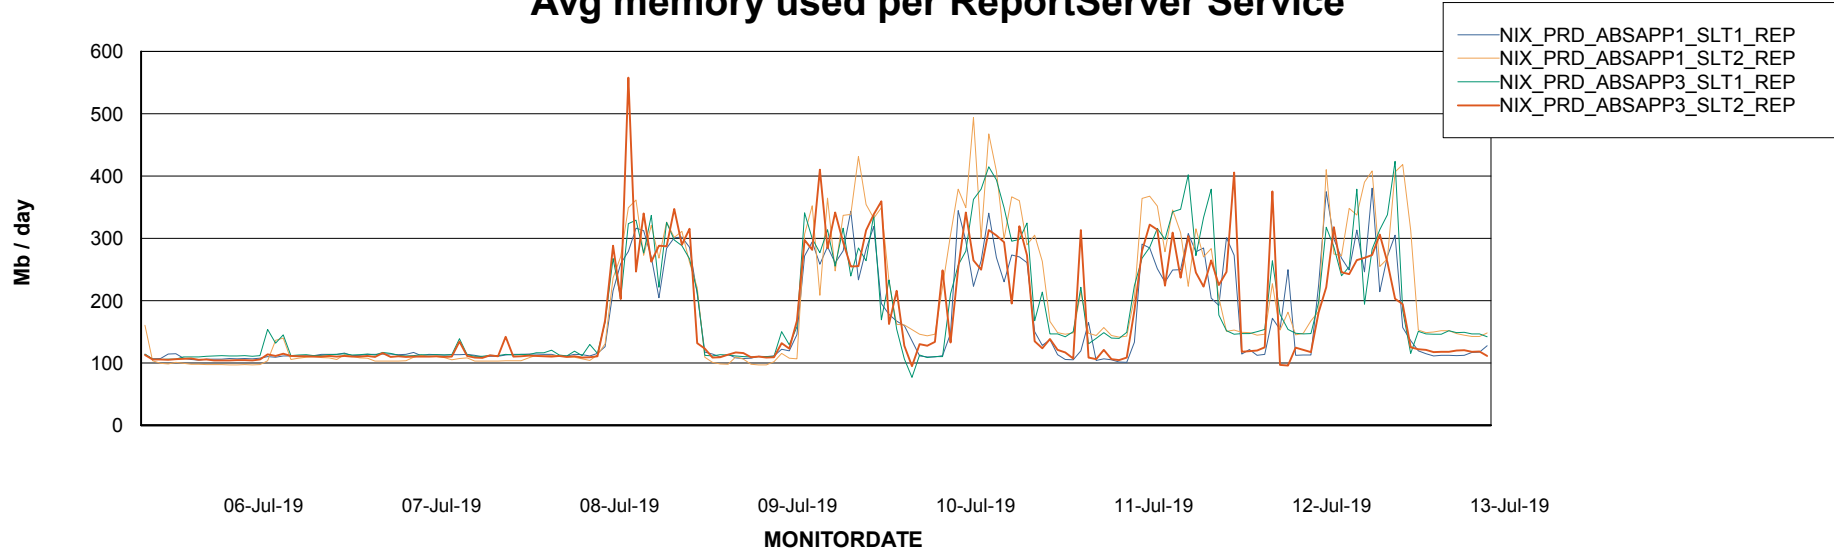

Avg users per day per ABS server

Weekly SLA Customer Report

Customer NIX_Production
Database ID 51

ABSSolute Application ReportServer Services

Avg memory used per ReportServer Service

Weekly SLA Customer Report