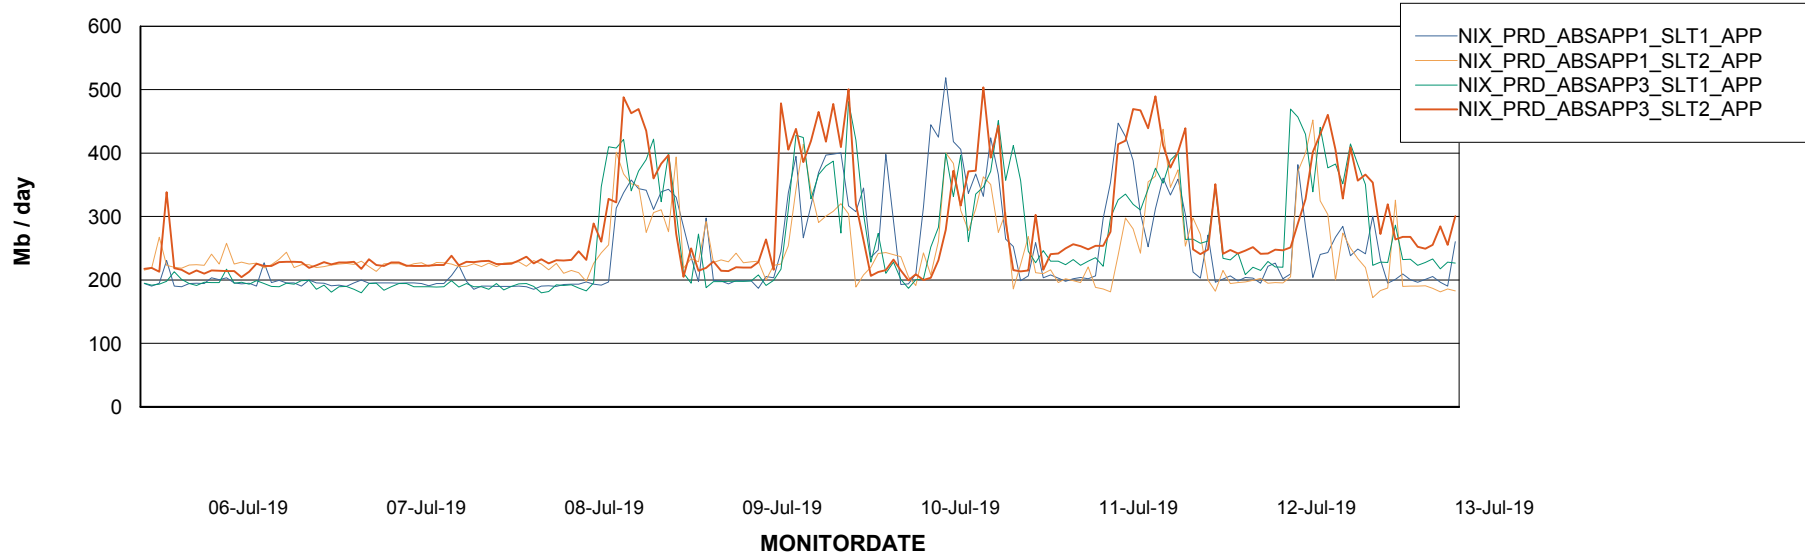

Standby Database Health NIX_Production

Recovery lag for last 7 days

Weekly SLA Customer Report

Customer NIX_Production
Database ID 51

ABSSolute Application Server Services

Avg memory used per ABS Server Service