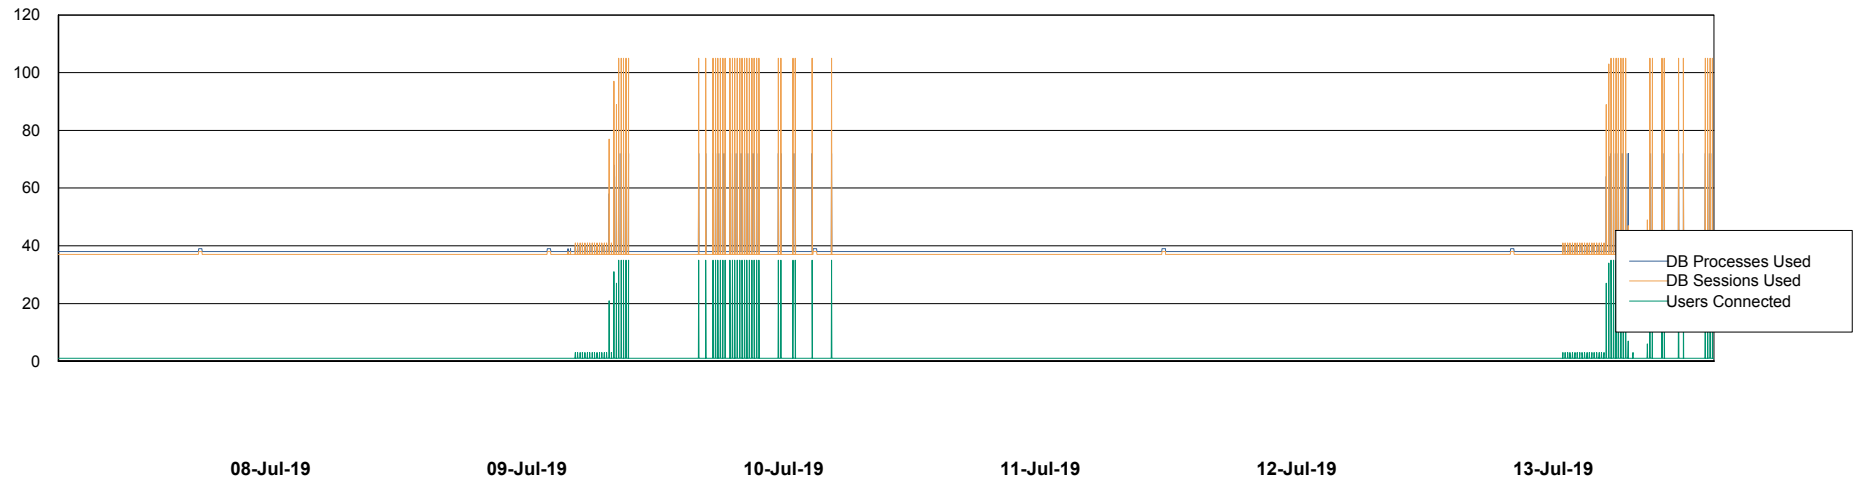

Weekly SLA Customer Report

Customer NIX_Production
Database ID 51

Database Performance NIXDB_BI

Weekly SLA Customer Report

Customer NIX_Production
Database ID 51

Database Performance NIXDB_Production

Weekly SLA Customer Report

Customer NIX_Production
Database ID 51

Database Performance NIXDB_Standby

Weekly SLA Customer Report

Customer NIX_Production
Database ID 51

DATABASE SIZE NIXDB_BI

Database growth over last month

DATABASE SIZE NIXDB_Production