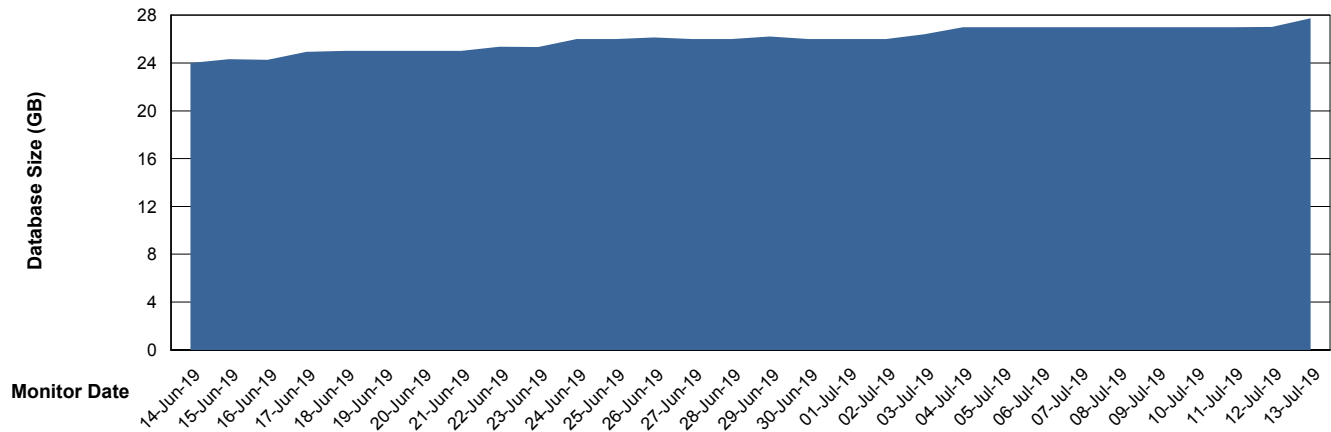

Database growth over last month

DATABASE SIZE LSS_ABSCH2_DB_LIODA3

Database growth over last month

Weekly SLA Customer Report

Customer LSS_Prod (NO SLA)
Database ID 96

DATABASE SIZE LSS_ABSCH3_DB_LIODA3

Database growth over last month

DATABASE SIZE LSS_ABSEE_DB_LIODA5

Database growth over last month

Weekly SLA Customer Report

Customer LSS_Prod (NO SLA)
Database ID 96

DATABASE SIZE LSS_ABSEE2_DB_LIODA5

Database growth over last month

DATABASE SIZE LSS_ABSME_DB_LIODA4