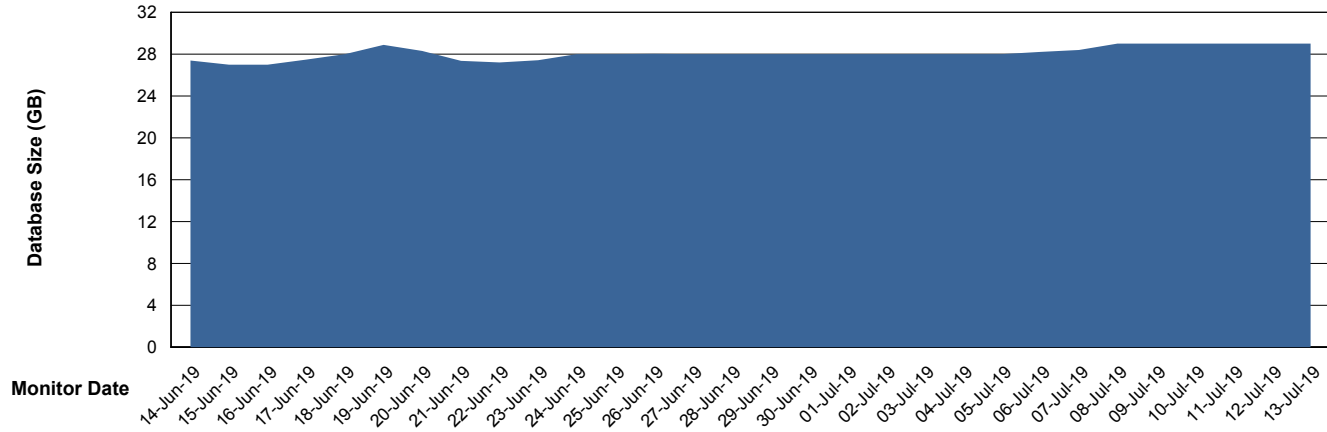

Weekly SLA Customer Report

Customer LSS_Prod (NO SLA)
Database ID 96

Database Performance LSS_ABSME2_DB_LIODA4

Weekly SLA Customer Report

Customer LSS_Prod (NO SLA)
Database ID 96

DATABASE SIZE LSS_ABSCH_DB_LIODA3

Database growth over last month

DATABASE SIZE LSS_ABSCH2_DB_LIODA3

Database growth over last month

Weekly SLA Customer Report

Customer LSS_Prod (NO SLA)
Database ID 96

DATABASE SIZE LSS_ABSCH3_DB_LIODA3

Database growth over last month