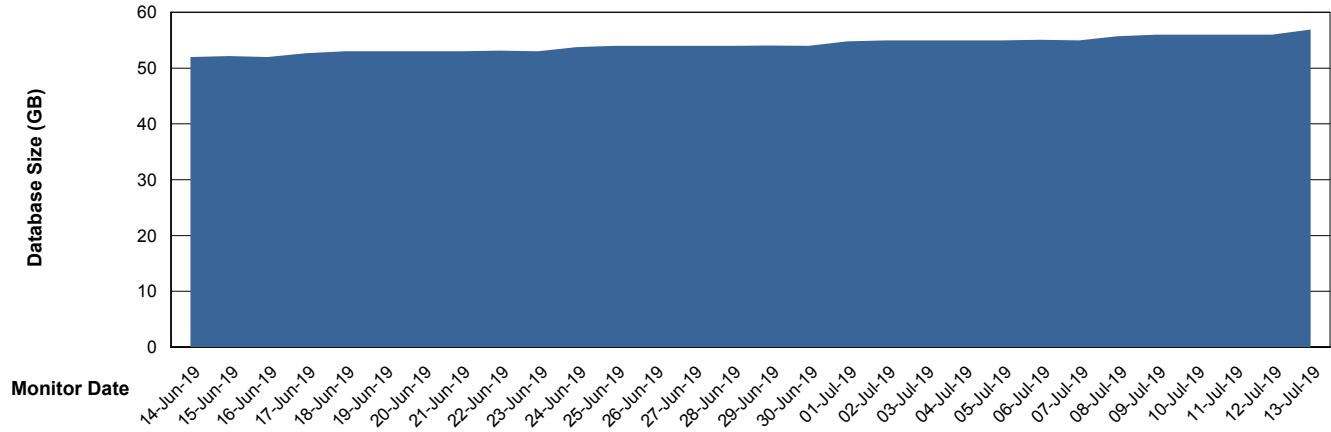

Database growth over last month

DATABASE SIZE LSS_ABSCH2_DB_LIODA3

Database growth over last month

Weekly SLA Customer Report

Customer LSS_Prod (NO SLA)
Database ID 96

DATABASE SIZE LSS_ABSCH3_DB_LIODA3

Database growth over last month

DATABASE SIZE LSS_ABSEE_DB_LIODA5

Database growth over last month

Weekly SLA Customer Report

Customer LSS_Prod (NO SLA)
Database ID 96

DATABASE SIZE LSS_ABSEE2_DB_LIODA5

Database growth over last month

DATABASE SIZE LSS_ABSME_DB_LIODA4