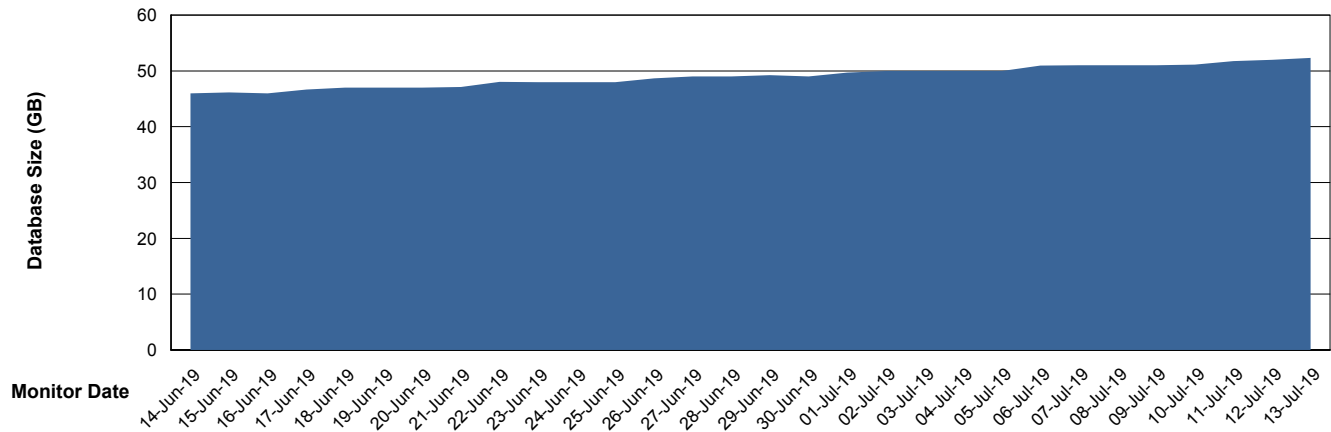

DATABASE SIZE LSS_ABSME_DB_LIODA4

Database growth over last month