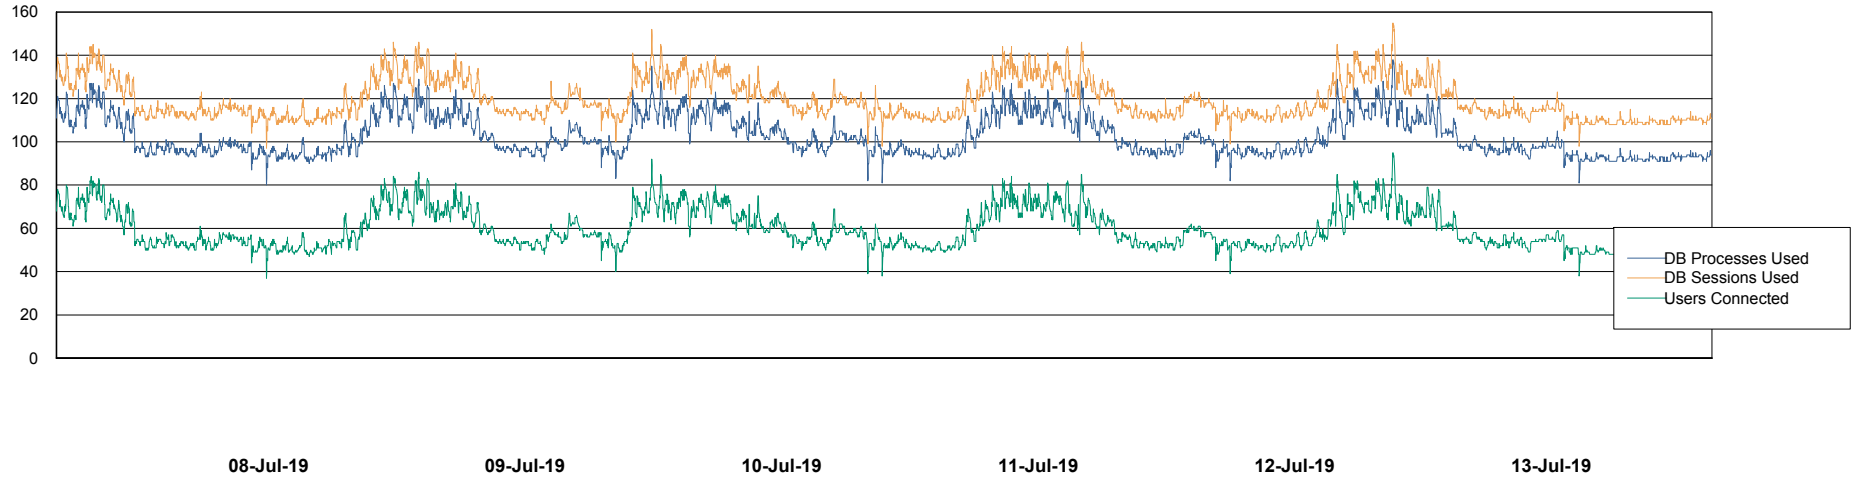

Weekly SLA Customer Report

Customer LSS_Prod (NO SLA)
Database ID 96

Database Performance LSS_ABSEE2_DB_LIODA5

Weekly SLA Customer Report

Customer LSS_Prod (NO SLA)
Database ID 96

Database Performance LSS_ABSME_DB_LIODA4