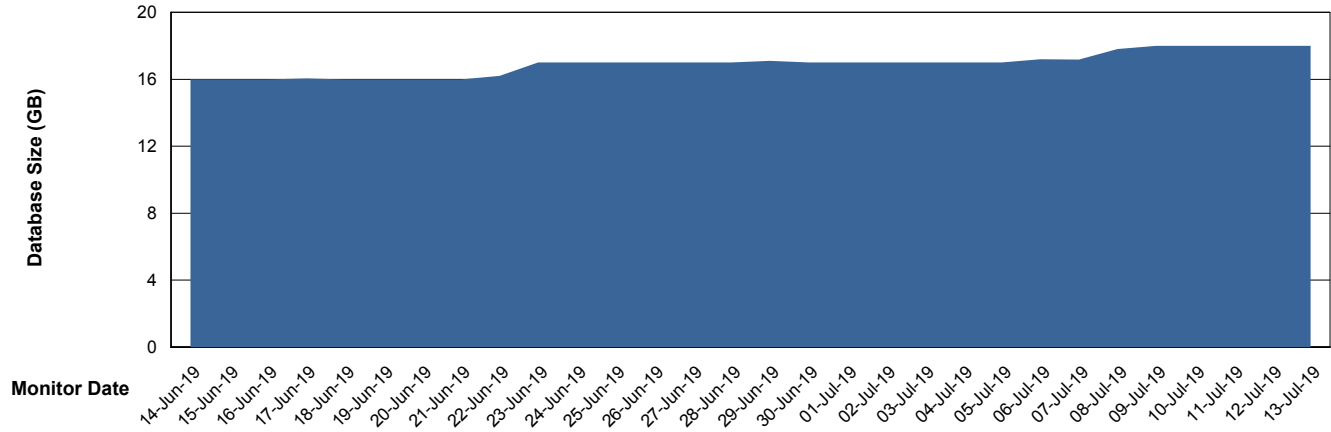

DATABASE SIZE LSS_ABSEE_DB_LIODA5

Database growth over last month

Weekly SLA Customer Report

Customer LSS_Prod (NO SLA)
Database ID 96

DATABASE SIZE LSS_ABSEE2_DB_LIODA5

Database growth over last month

DATABASE SIZE LSS_ABSME_DB_LIODA4

Database growth over last month

Weekly SLA Customer Report

Customer LSS_Prod (NO SLA)
Database ID 96

DATABASE SIZE LSS_ABSME2_DB_LIODA4

Database growth over last month

Weekly SLA Customer Report

Customer LSS_Prod (NO SLA)
 Database ID 96