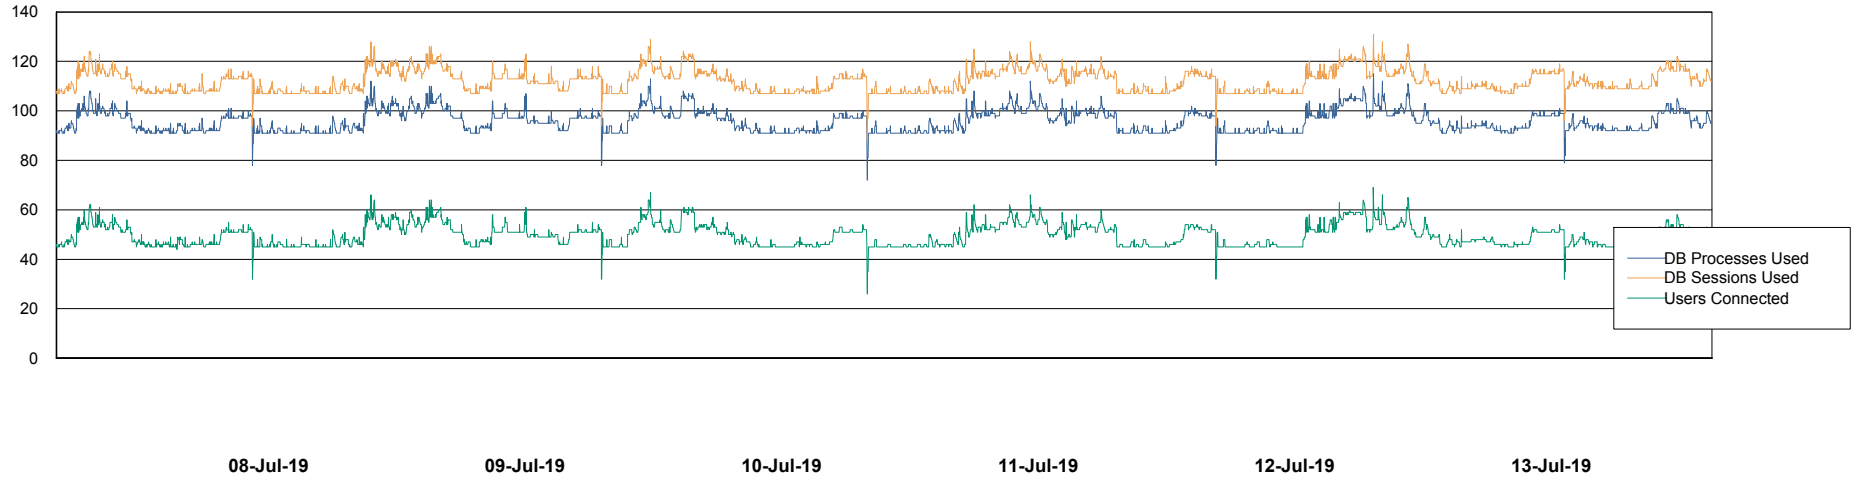

Weekly SLA Customer Report

Customer LSS_Prod (NO SLA)
Database ID 96

Database Performance LSS_ABSCH_DB_LIODA3

Weekly SLA Customer Report

Customer LSS_Prod (NO SLA)
Database ID 96

Database Performance LSS_ABSCH2_DB_LIODA3