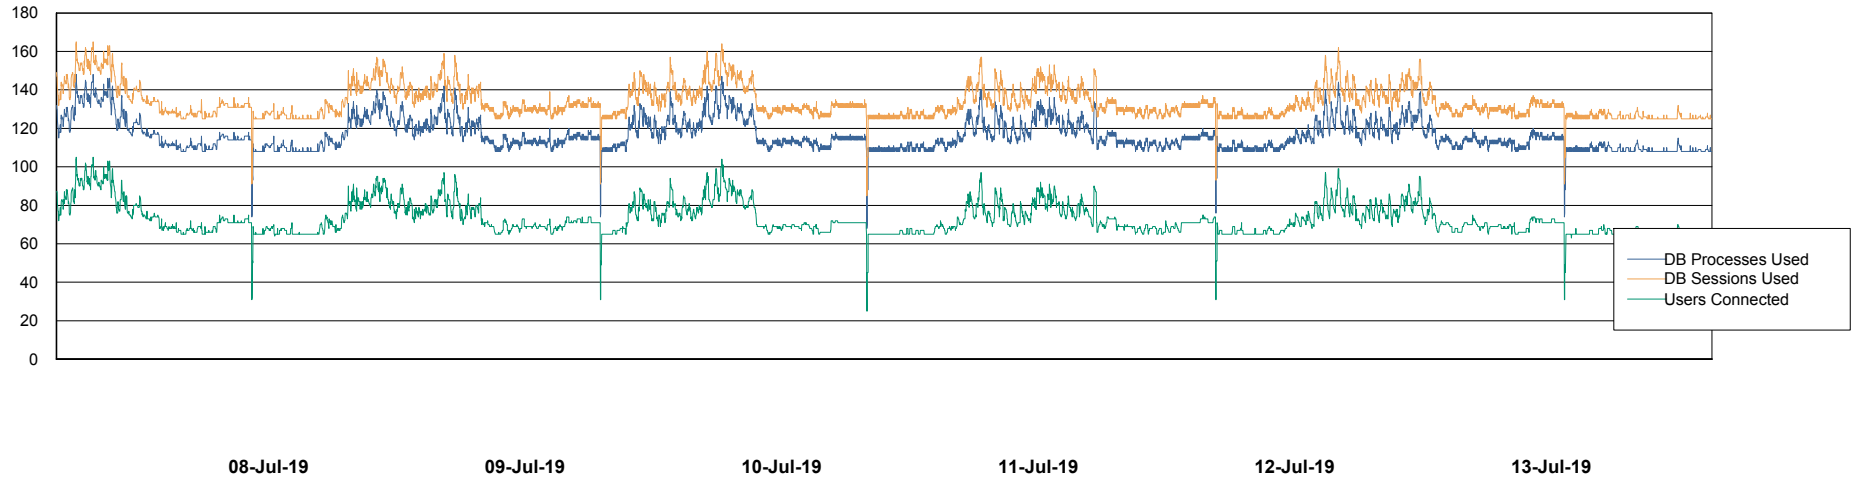

Weekly SLA Customer Report

Customer LSS_Prod (NO SLA)
Database ID 96

Database Performance LSS_ABSCH3_DB_LIODA3

Weekly SLA Customer Report

Customer LSS_Prod (NO SLA)
Database ID 96

Database Performance LSS_ABSEE_DB_LIODA5