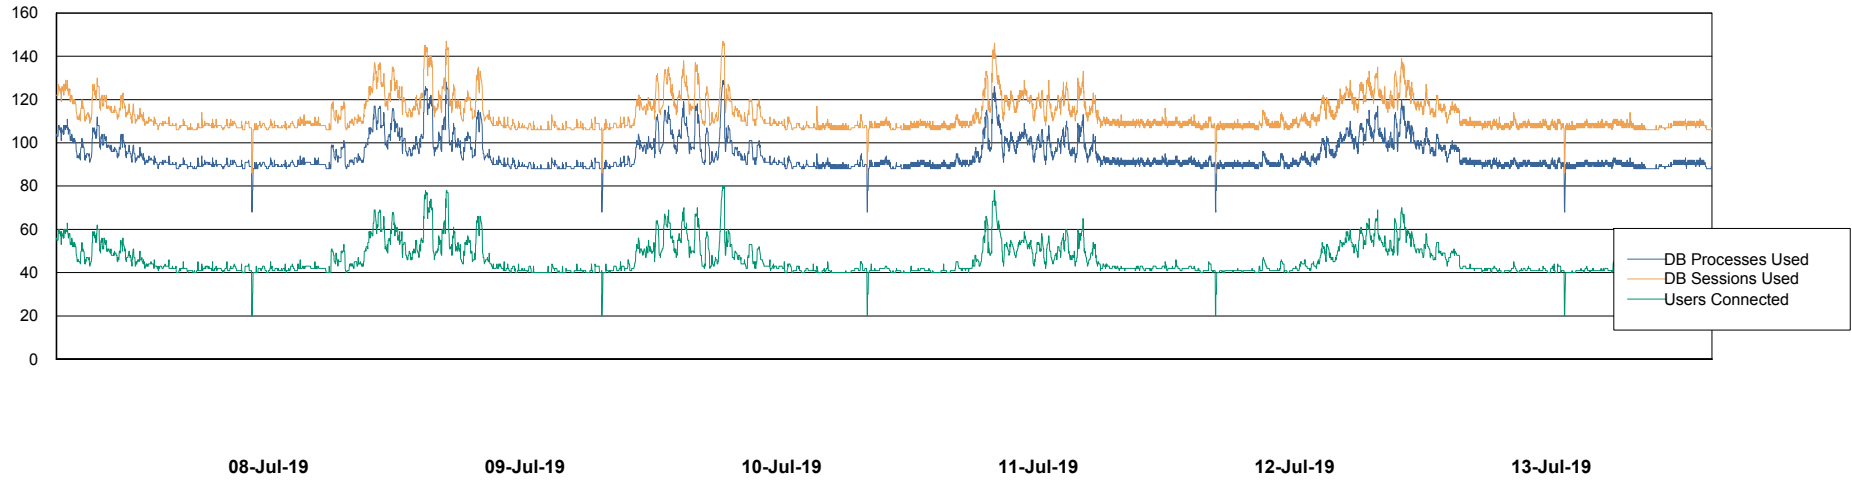

Database Performance LSS_ABSCH3_DB_LIODA3