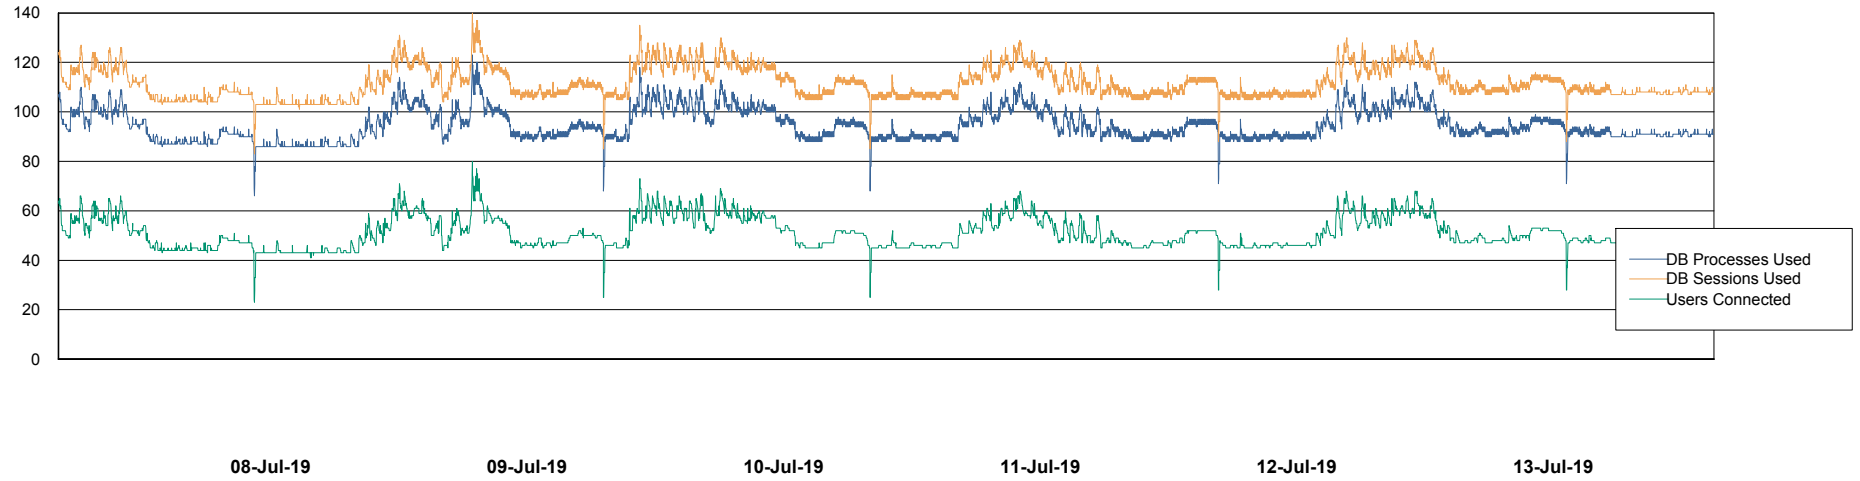

Database Performance LSS_ABSEE2_DB_LIODA5