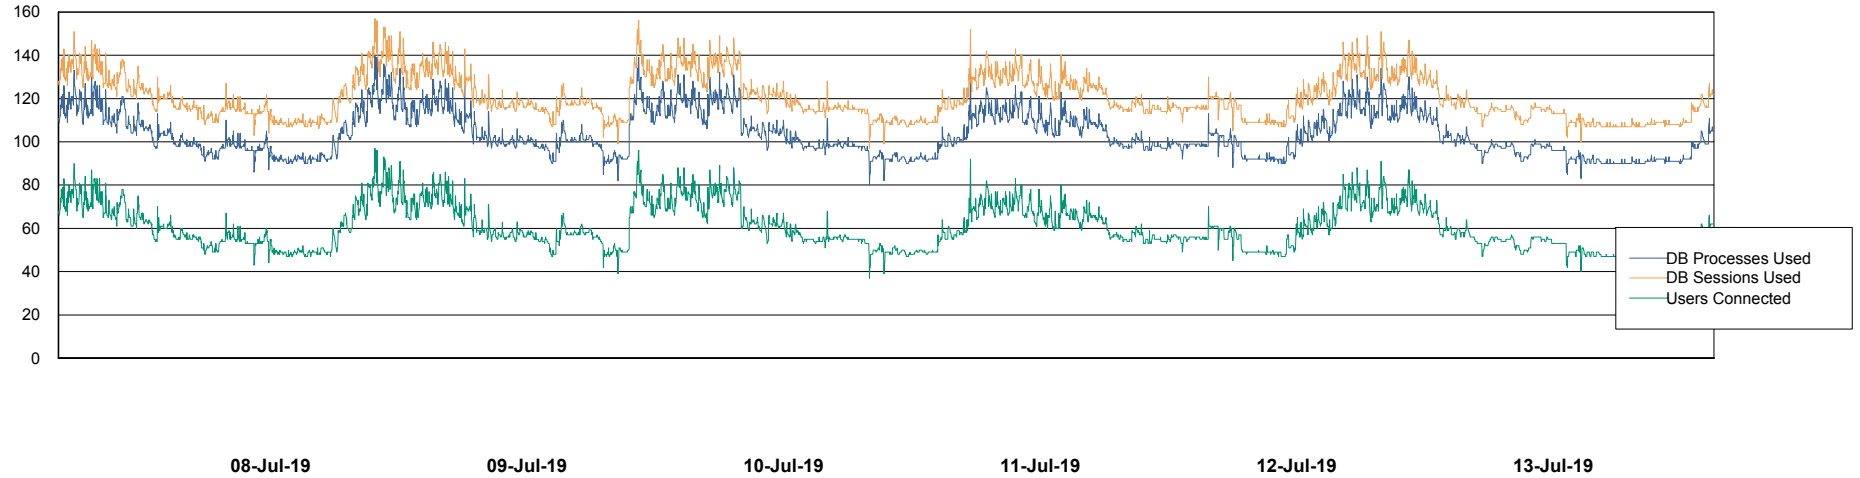

Database Performance LSS_ABSME2_DB_LIODA4