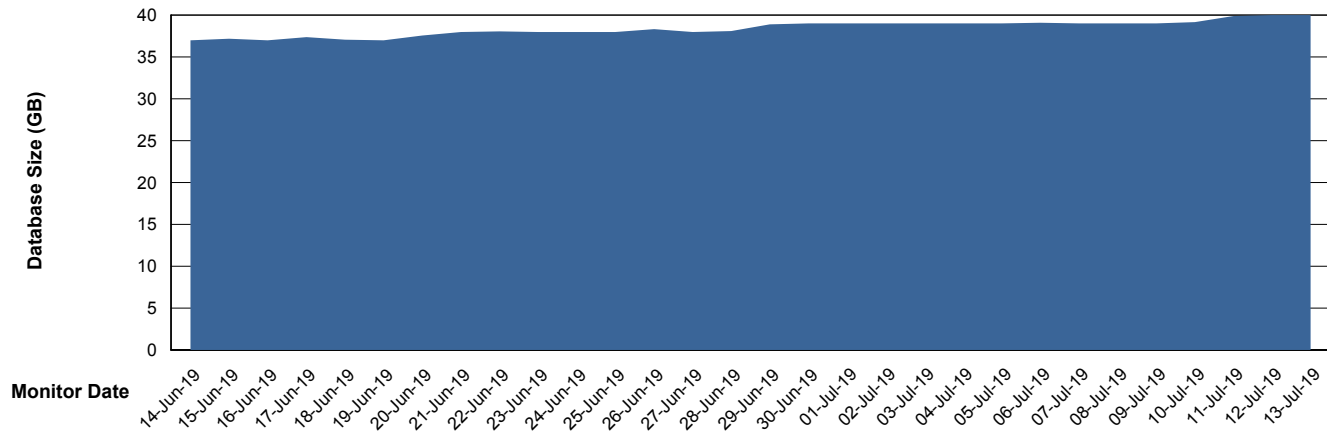

DATABASE SIZE LSS_ABSCH2_DB_LIODA3

Database growth over last month