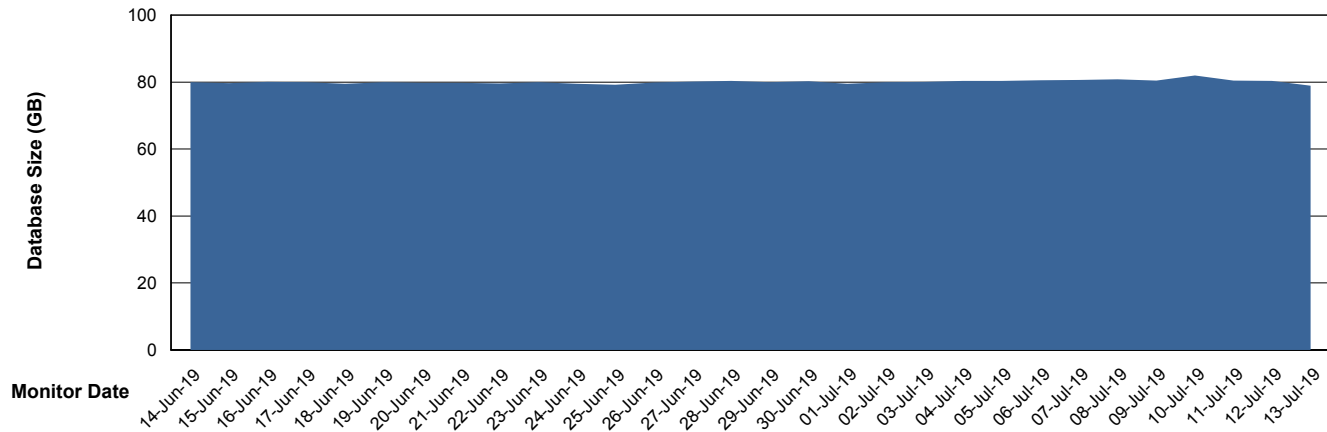

DATABASE SIZE LLGDBBI_Production

Database growth over last month