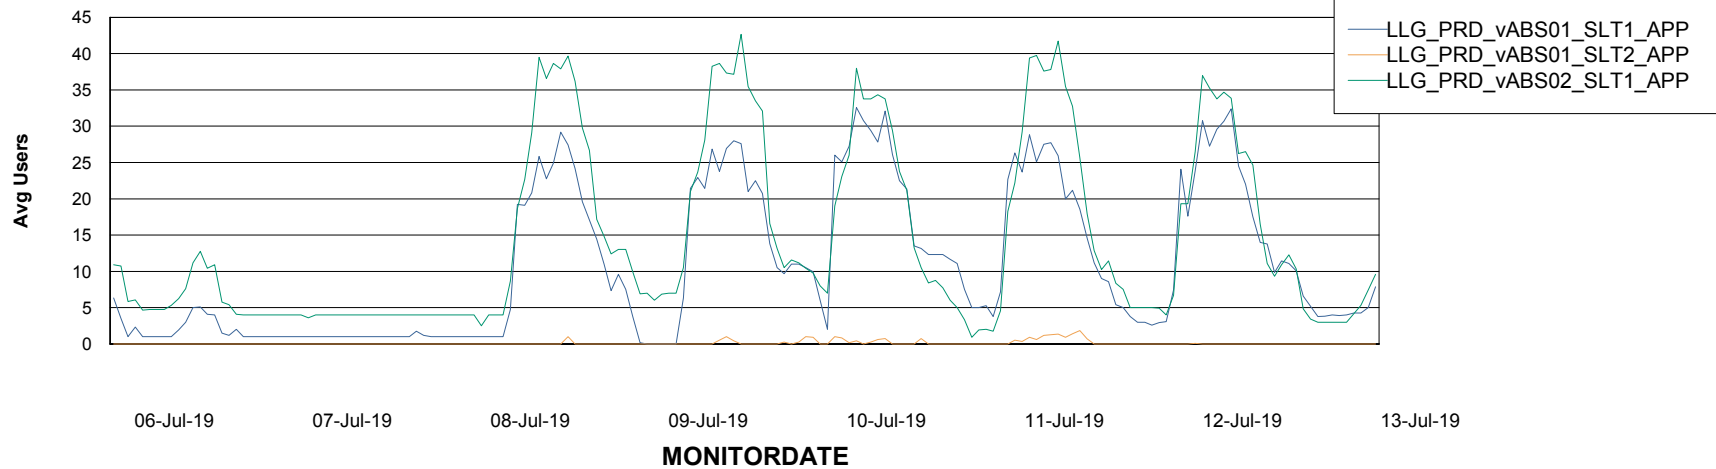

Avg users per day per ABS server