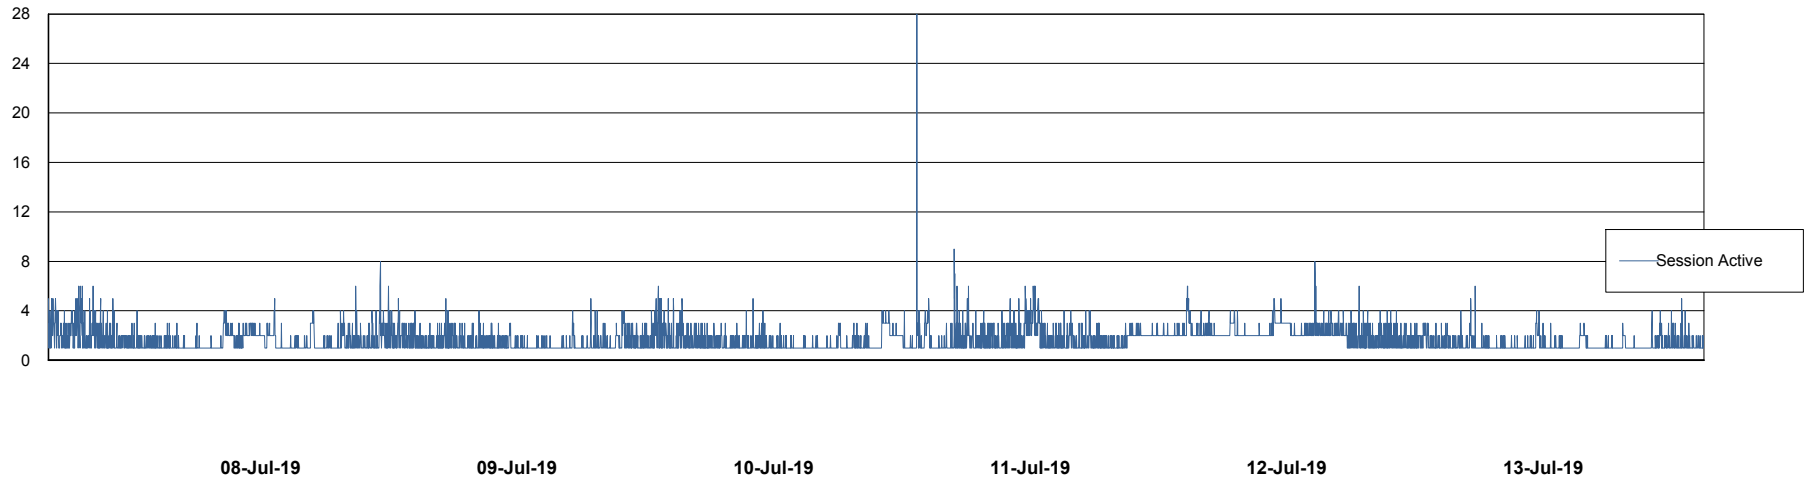

Database Performance LLGDB_Production