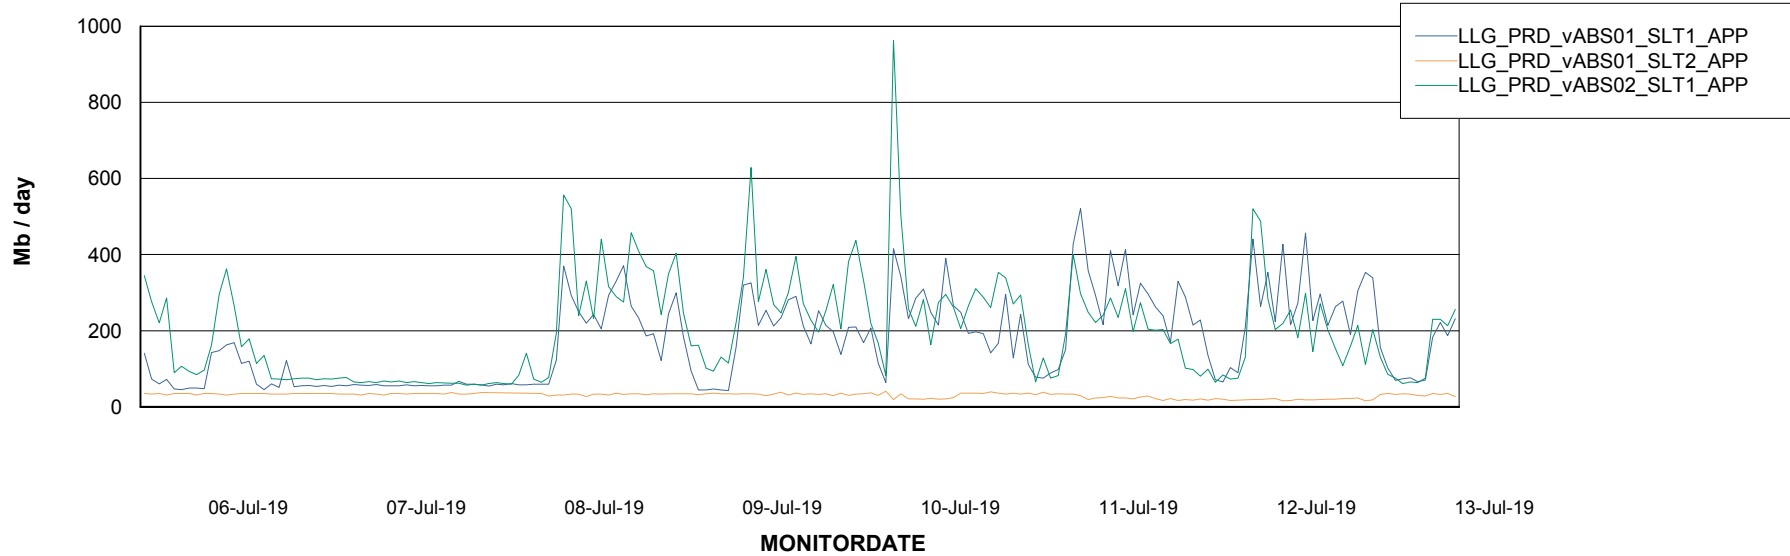

ABSolute Application Server Services

Avg memory used per ABS Server Service