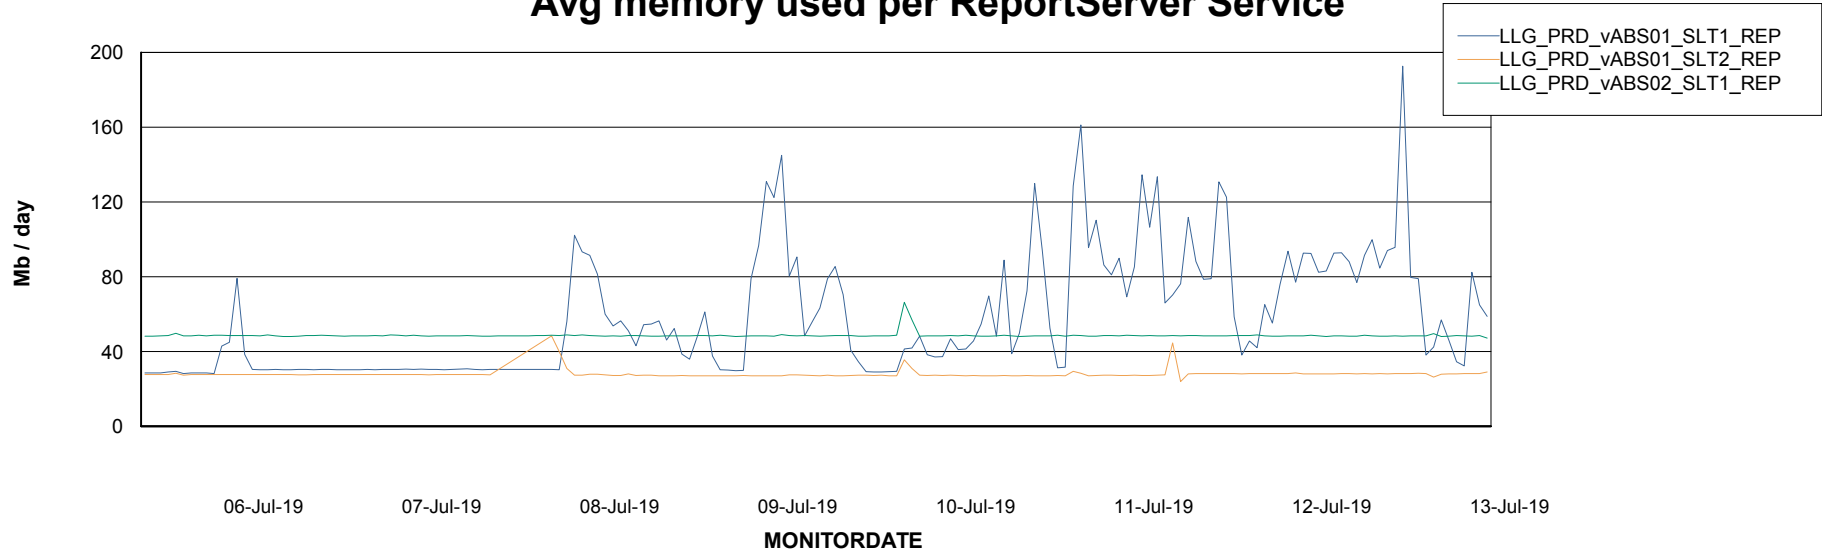

ABSSolute Application ReportServer Services

Avg memory used per ReportServer Service