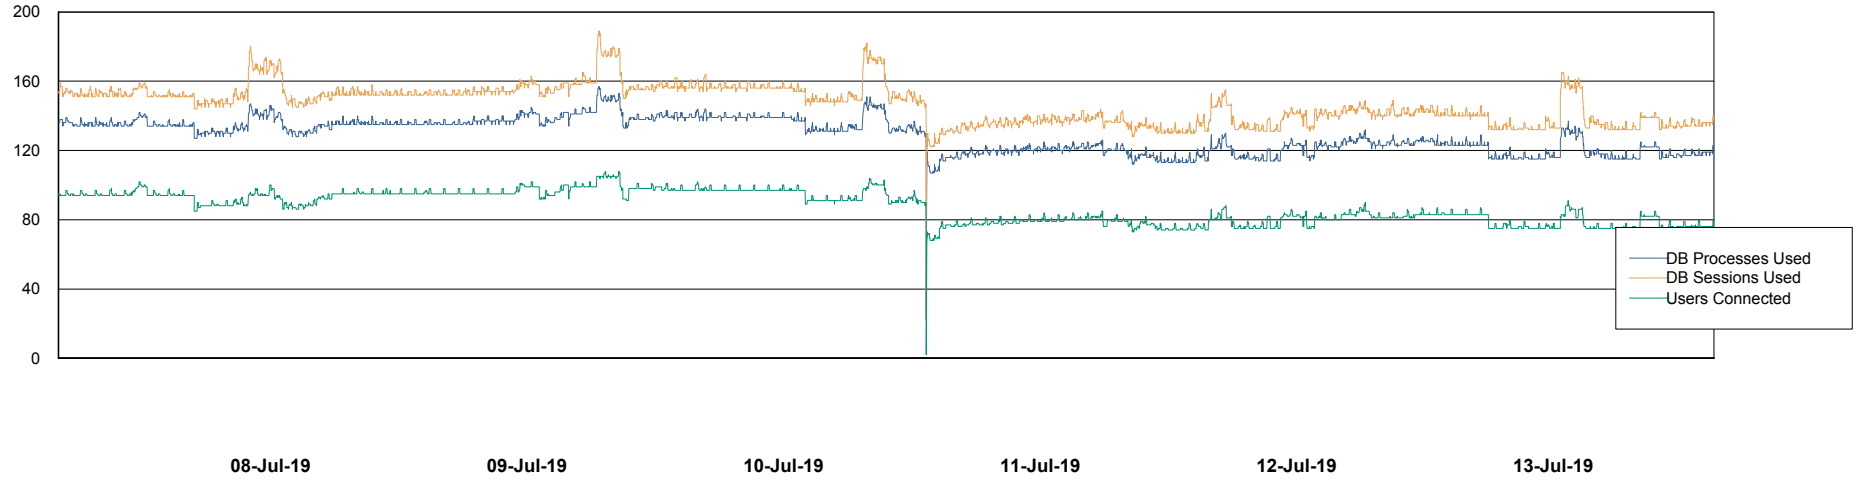

Database Performance LLGDB_Production