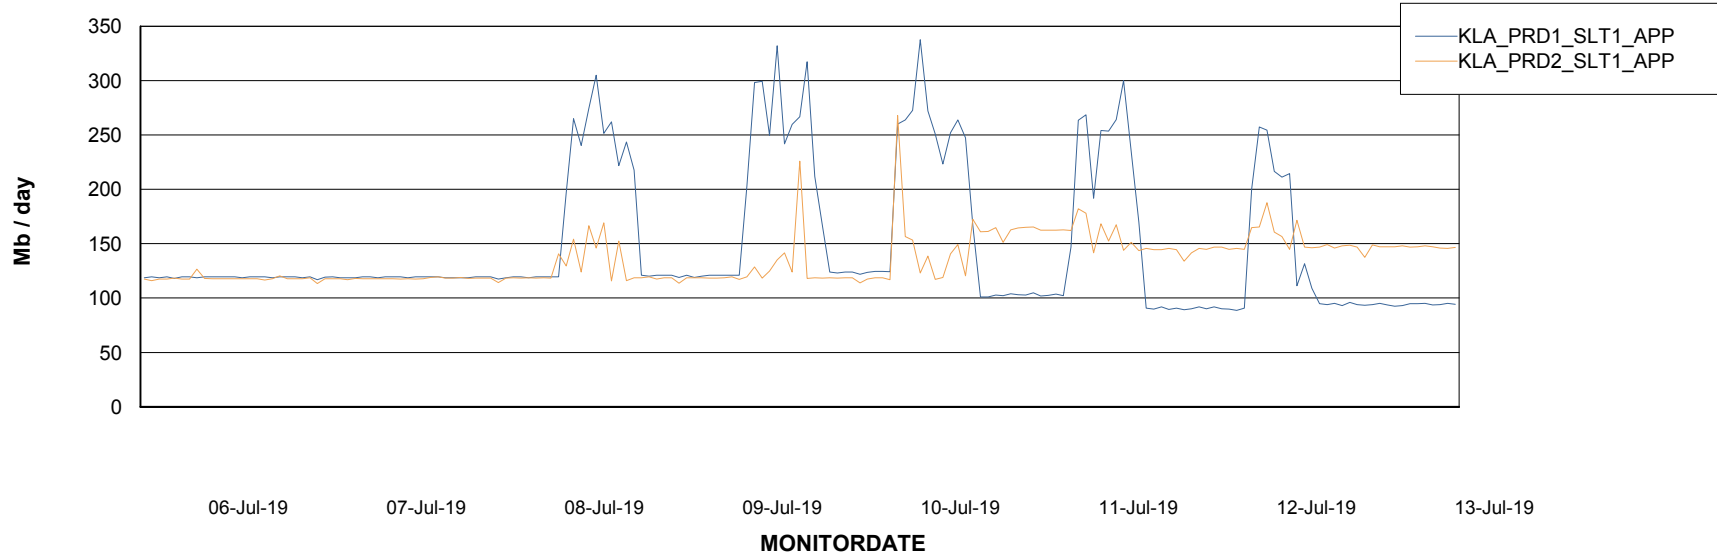

ABSSolute Application Server Services

Avg memory used per ABS Server Service