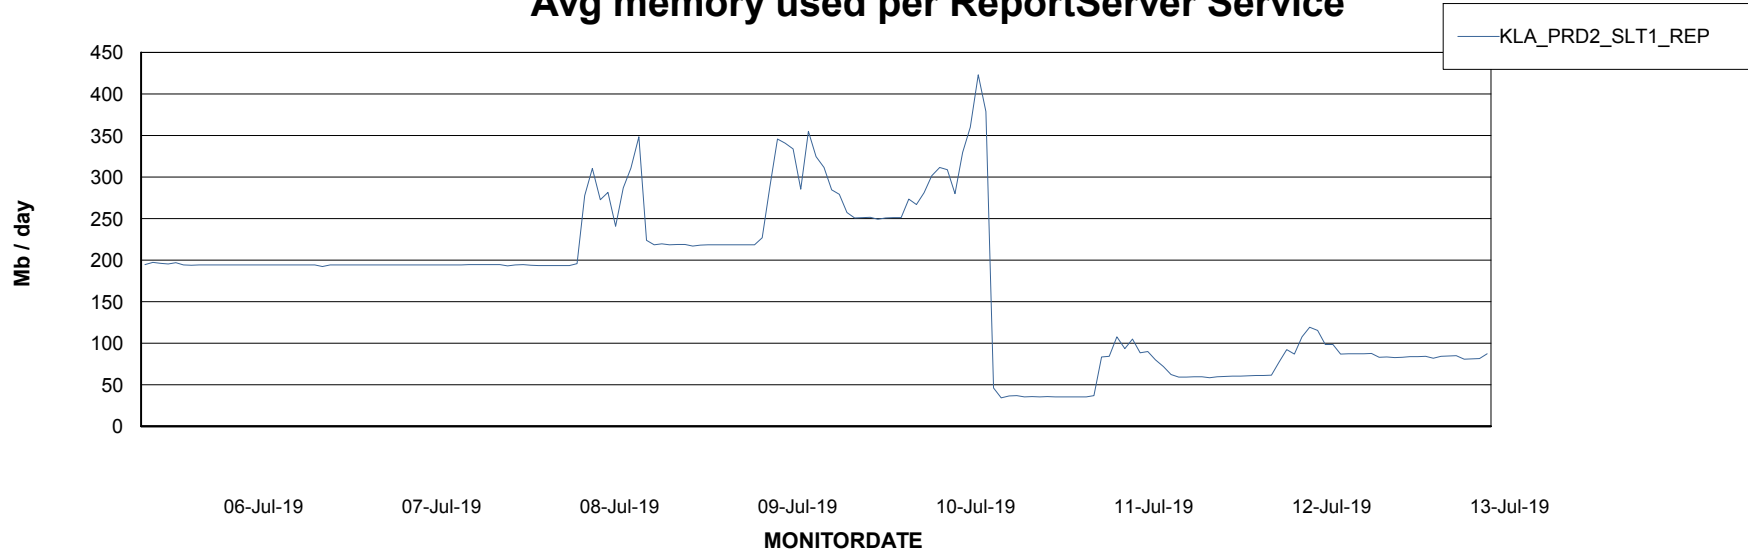

ABSSolute Application ReportServer Services

Avg memory used per ReportServer Service