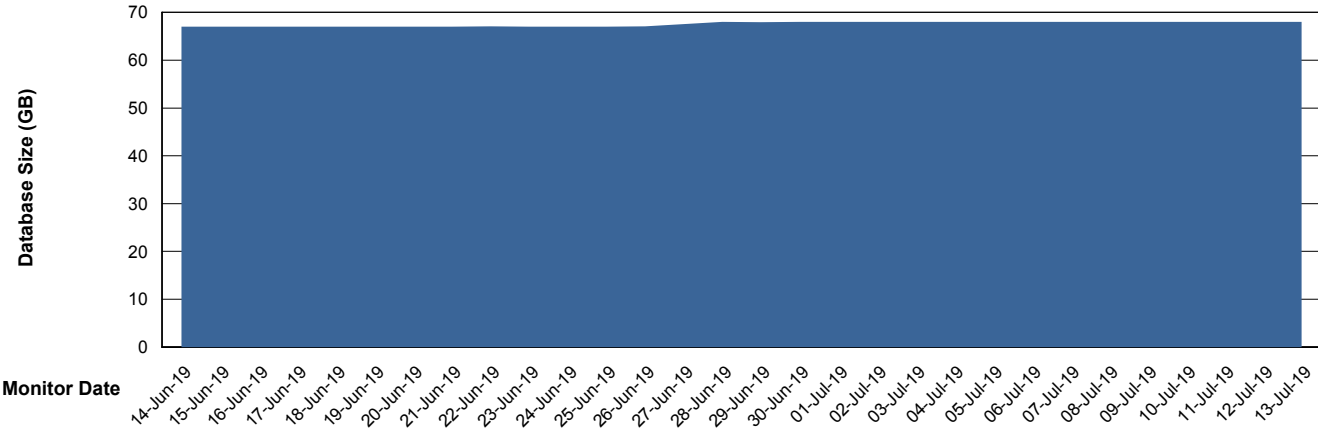

DATABASE SIZE KLADB_Production

Database growth over last month