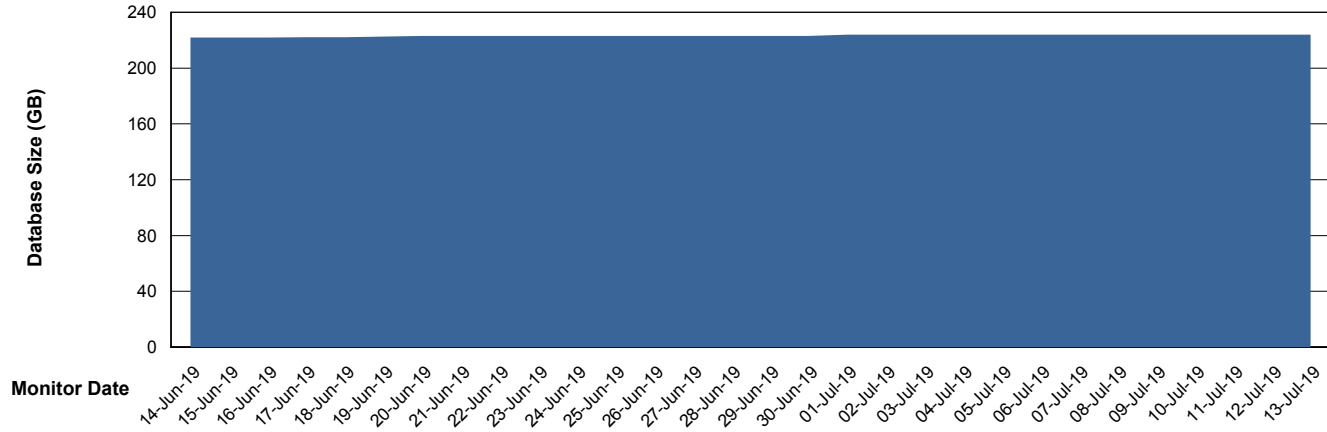

Weekly SLA Customer Report

Customer FIS_Production
Database ID 46

Database Performance FISDB_Production

Weekly SLA Customer Report

Customer FIS_Production
Database ID 46

Database Performance FISDB_Standby

Weekly SLA Customer Report

Customer FIS_Production
 Database ID 46

DATABASE SIZE FISDB_Production

Database growth over last month

Database Tablespace FISDB_Production

Date	Tablespace Name	Filesize (Gb)	Usedsize (Gb)	Percentage free
13-Jul-19	ABSDATA	111	90	19
	INDX	150	130	13
12-Jul-19	ABSDATA	111	90	19
	INDX	150	130	13
11-Jul-19	ABSDATA	111	90	19
	INDX	150	130	13
10-Jul-19	ABSDATA	111	90	19
	INDX	150	130	13
09-Jul-19	ABSDATA	111	90	19
	INDX	150	130	13
08-Jul-19	ABSDATA	111	90	19
	INDX	150	130	13
07-Jul-19	ABSDATA	111	90	19
	INDX	150	130	13