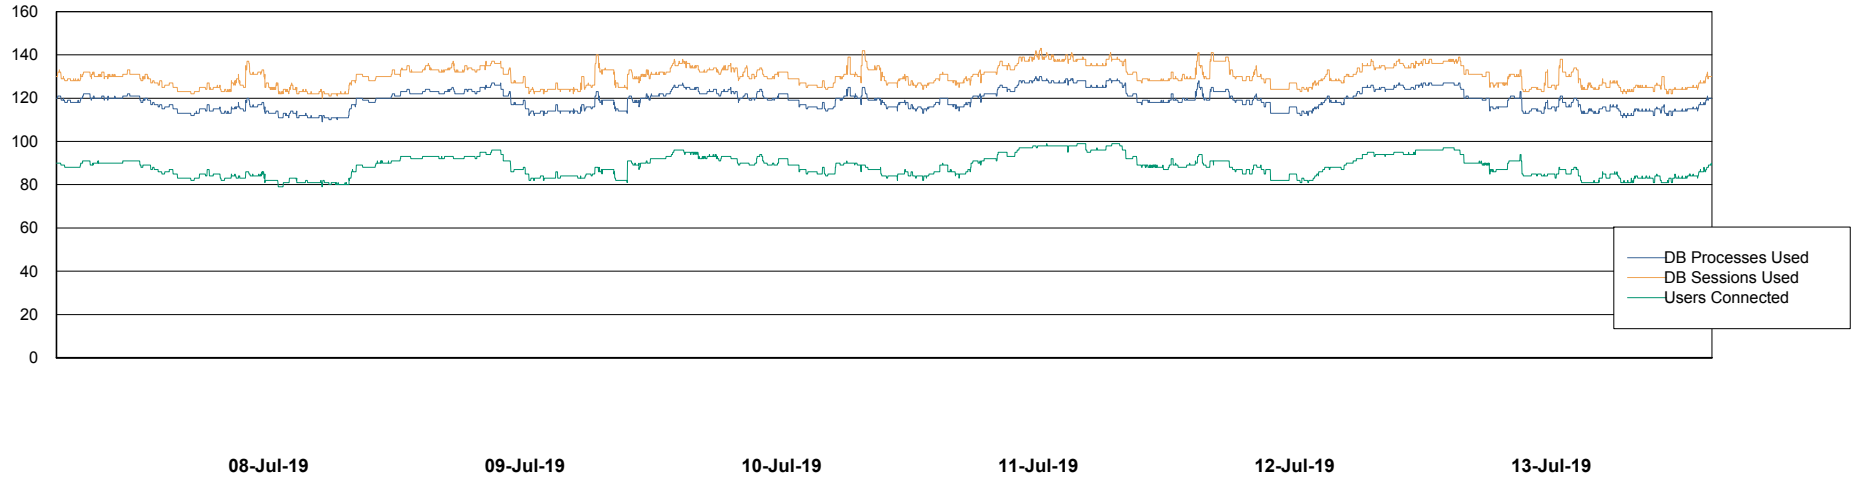

Harddisk Usage FIS_PRD_ORACLE2

	Free disk space on c: (%)	Total disk space on c: (Gb)	Free disk space on l: (%)	Total disk space on l: (Gb)	Free disk space on o: (%)	Total disk space on o: (Gb)
13-Jul-19	67	279	18	279	3	373
12-Jul-19	67	279	18	279	3	373
11-Jul-19	67	279	18	279	3	373
10-Jul-19	67	279	18	279	3	373
09-Jul-19	67	279	18	279	3	373
08-Jul-19	67	279	18	279	3	373
07-Jul-19	67	279	19	279	3	373

Weekly SLA Customer Report

Customer FIS_Production
Database ID 46

Database Performance FISDB_Production

Weekly SLA Customer Report

Customer FIS_Production
Database ID 46

Database Performance FISDB_Standby

Weekly SLA Customer Report