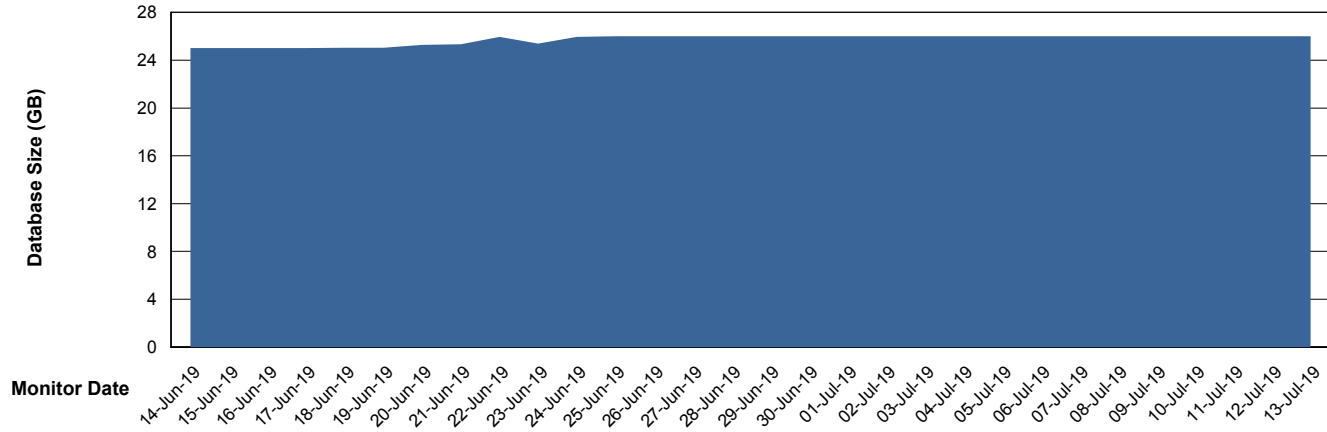

Weekly SLA Customer Report

Customer ELJ Production
Database ID 72

Database Performance ELJDB_Production

Weekly SLA Customer Report

Customer ELJ Production
Database ID 72

Database Performance ELJDB_Standby

Weekly SLA Customer Report

Customer ELJ Production
 Database ID 72

DATABASE SIZE ELJDB_Production

Database growth over last month

Database Tablespace ELJDB_Production

Date	Tablespace Name	Filesize (Gb)	Usedsize (Gb)	Percentage free
13-Jul-19	ABSDATA	28	22	21
	INDX	4	2	50
12-Jul-19	ABSDATA	28	22	21
	INDX	4	2	50
11-Jul-19	ABSDATA	28	22	21
	INDX	4	2	50
10-Jul-19	ABSDATA	28	22	21
	INDX	4	2	50
09-Jul-19	ABSDATA	28	22	21
	INDX	4	2	50
08-Jul-19	ABSDATA	28	22	21
	INDX	4	2	50
07-Jul-19	ABSDATA	28	22	21
	INDX	4	2	50