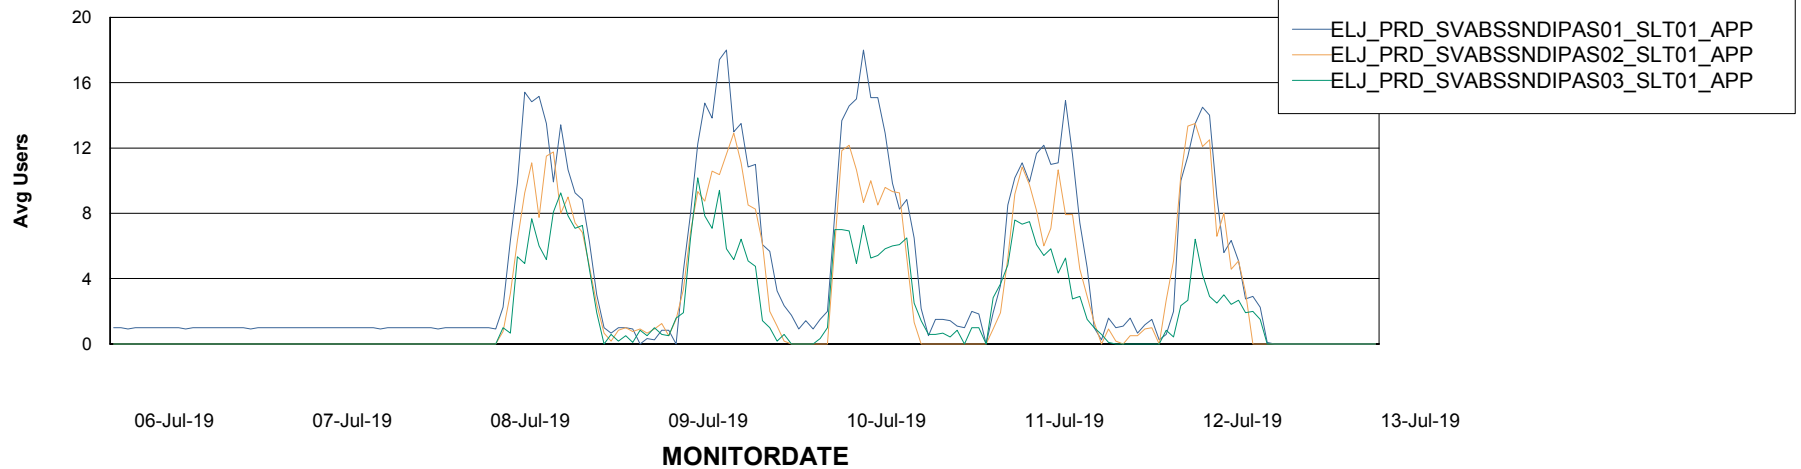

Weekly SLA Customer Report

Customer ELJ Production
Database ID 72

ABSSolute Application Server Services

Avg memory used per ABS Server Service

Avg users per day per ABS server

Weekly SLA Customer Report

Customer ELJ Production
Database ID 72