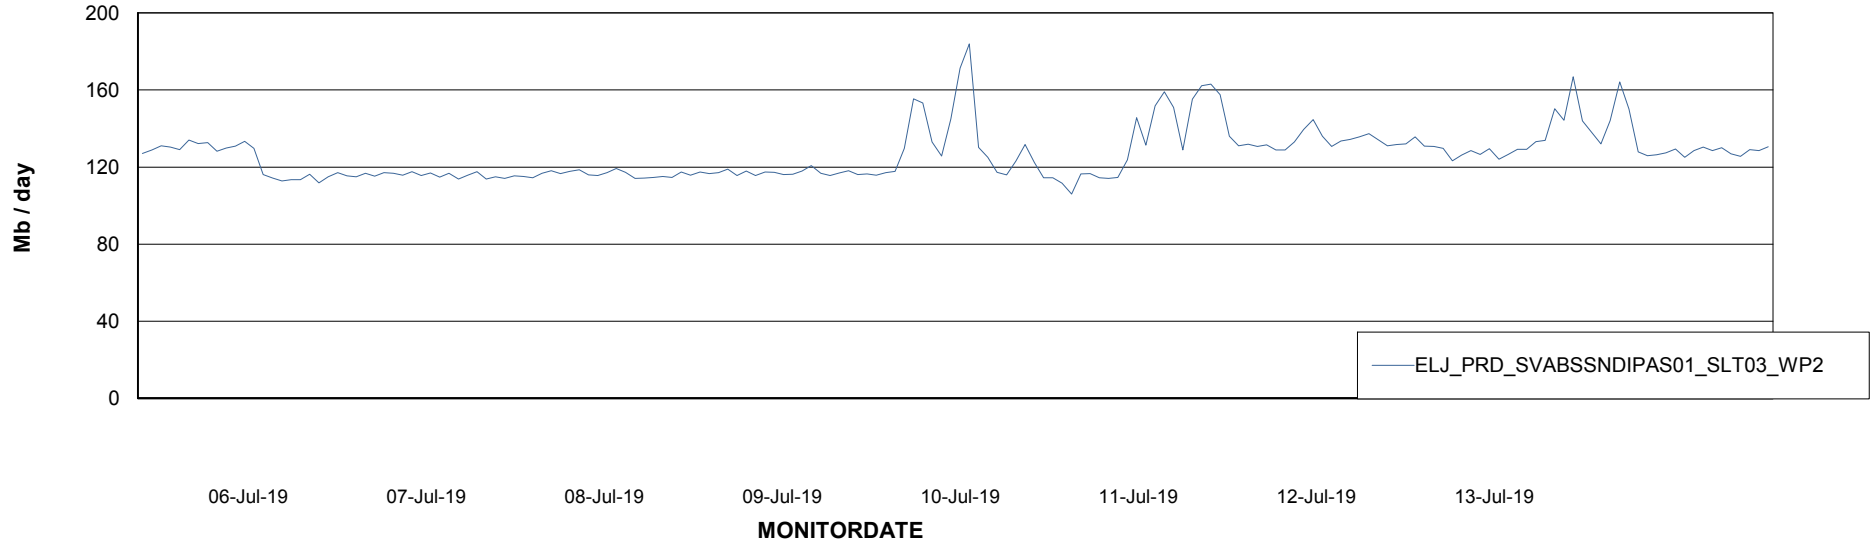

ABSSolute Application ReportServer Services

Avg memory used per ReportServer Service

Weekly SLA Customer Report

Customer ELJ Production
Database ID 72

ABSolute Web Component Services

Avg memory used per ABS Web component