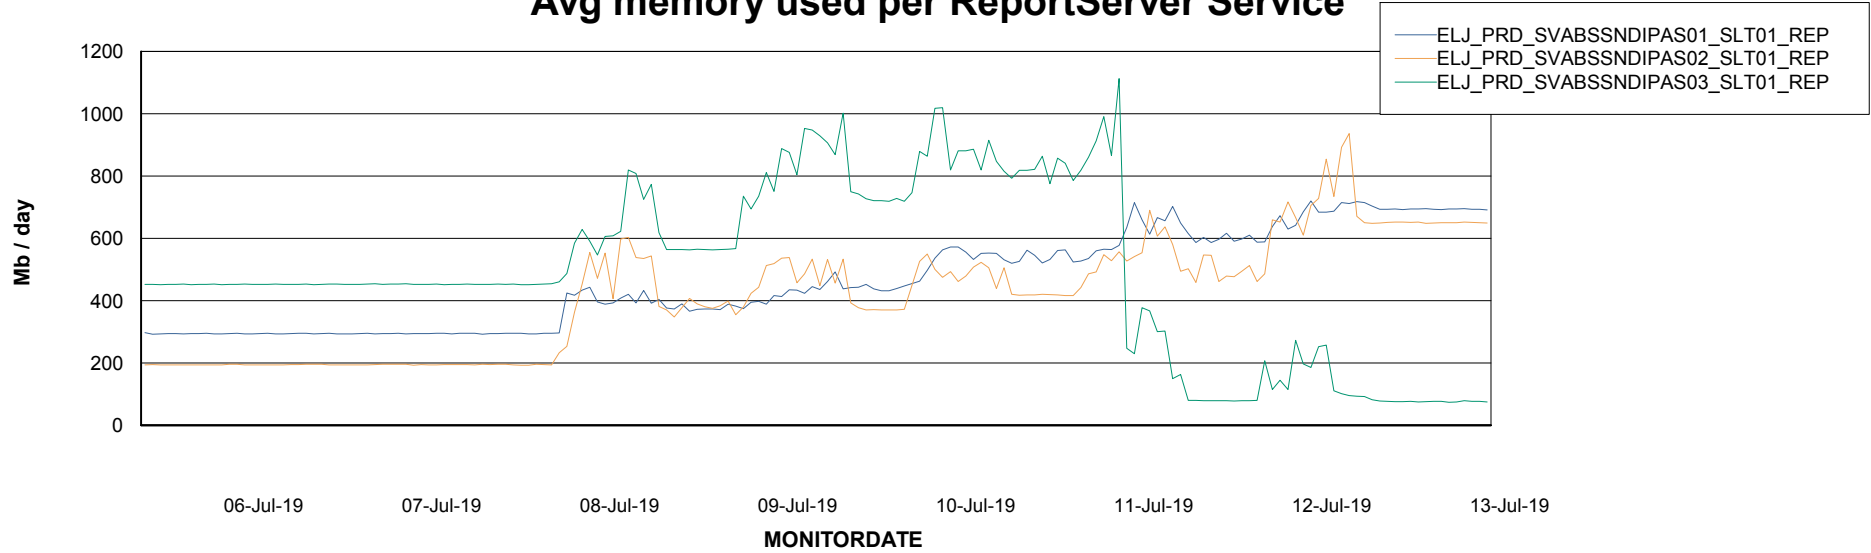

ABSSolute Application ReportServer Services

Avg memory used per ReportServer Service