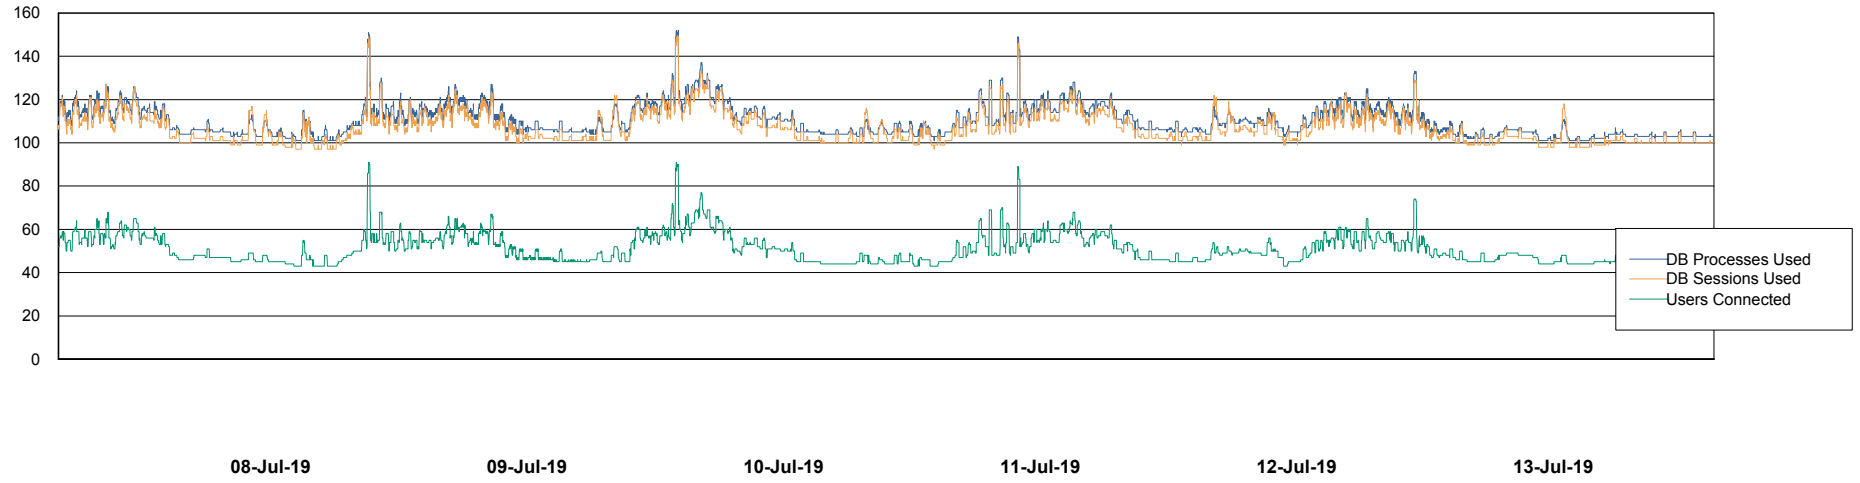

Database Performance ELJDB_Production