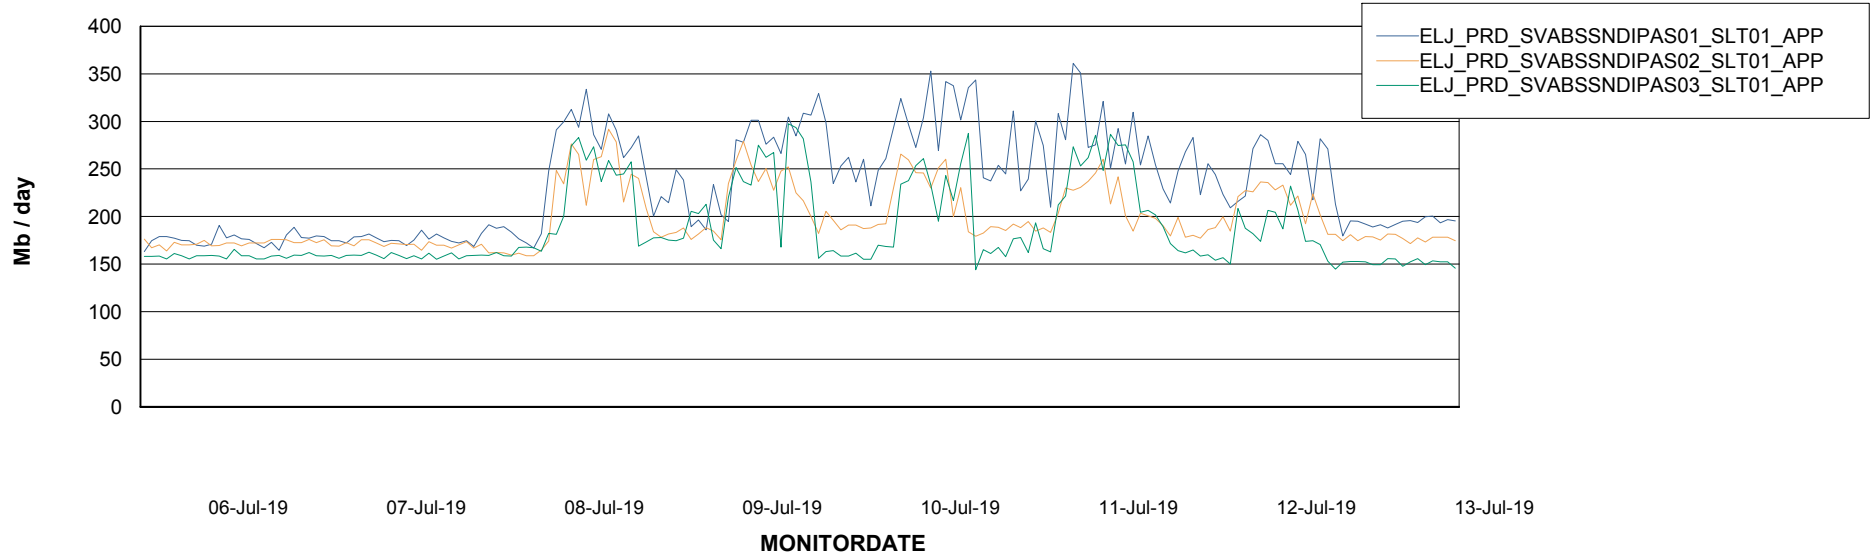

ABSSolute Application Server Services

Avg memory used per ABS Server Service