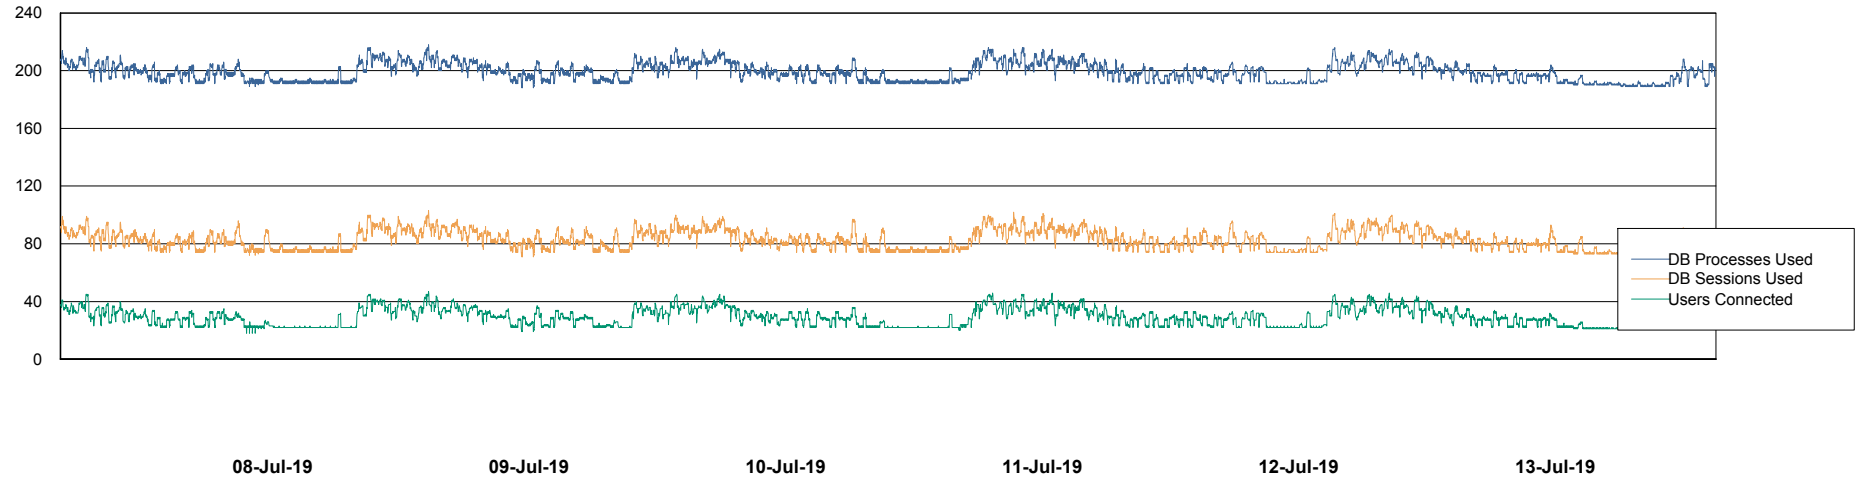

Weekly SLA Customer Report

Customer ECL Production
Database ID 77

Harddisk Usage ECL_PRD_ECL-ABS-WEB

	Free disk space on c: (%)	Total disk space on c: (Gb)
13-Jul-19	81	127
12-Jul-19	81	127
11-Jul-19	81	127
10-Jul-19	81	127
09-Jul-19	81	127
08-Jul-19	81	127
07-Jul-19	81	127

Weekly SLA Customer Report

Customer ECL Production
Database ID 77

Database Performance ECLDB_Production

Weekly SLA Customer Report

Customer ECL Production
Database ID 77

Database Performance ECLDB_Standby

Weekly SLA Customer Report