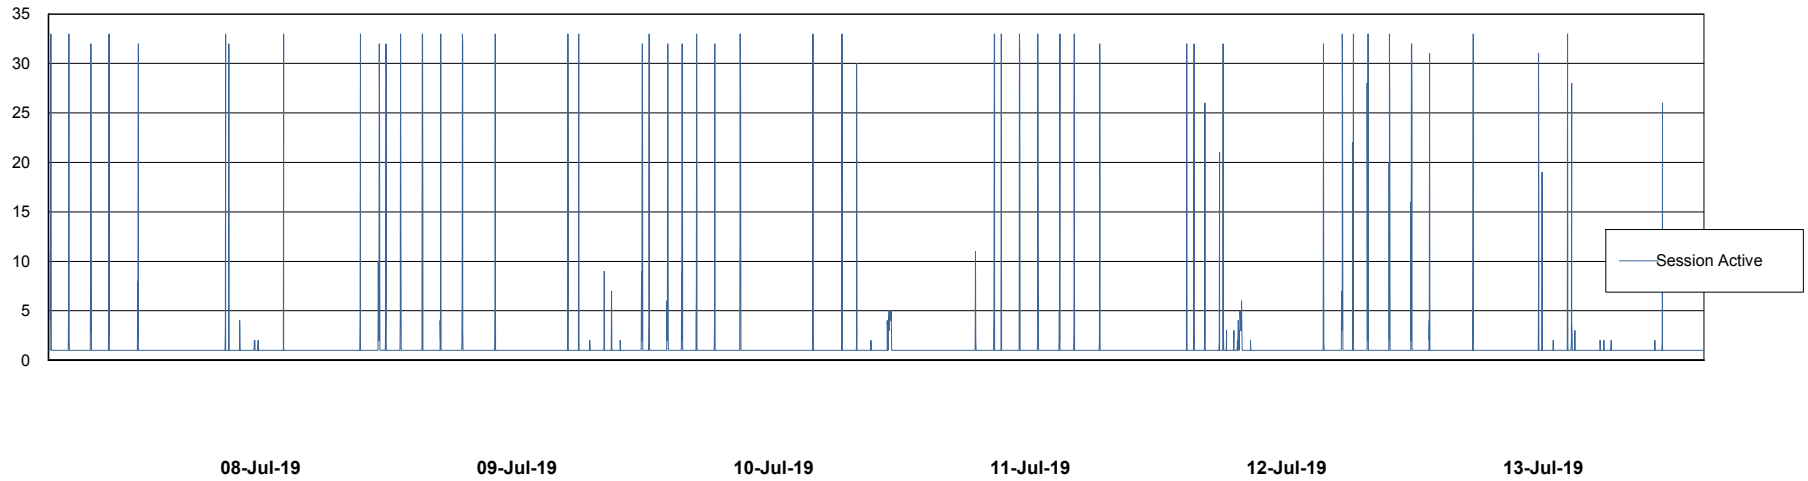

Weekly SLA Customer Report

Customer ECL Production
Database ID 77

Database Performance ECLDB_Production

Weekly SLA Customer Report

Customer ECL Production
Database ID 77

Database Performance ECLDB_Standby

Weekly SLA Customer Report

Customer ECL Production
 Database ID 77

DATABASE SIZE ECLDB_Production

Database growth over last month

Database Tablespace ECLDB_Production

Date	Tablespace Name	Filesize (Gb)	Usedsize (Gb)	Percentage free
13-Jul-19	ABSDATA	37	31	16
	INDX	8	1	88
12-Jul-19	ABSDATA	37	31	16
	INDX	8	1	88
11-Jul-19	ABSDATA	37	31	16
	INDX	8	1	88
10-Jul-19	ABSDATA	37	31	16
	INDX	8	1	88
09-Jul-19	ABSDATA	37	31	16
	INDX	8	1	88
08-Jul-19	ABSDATA	37	31	16
	INDX	8	1	88
07-Jul-19	ABSDATA	37	31	16
	INDX	8	1	88