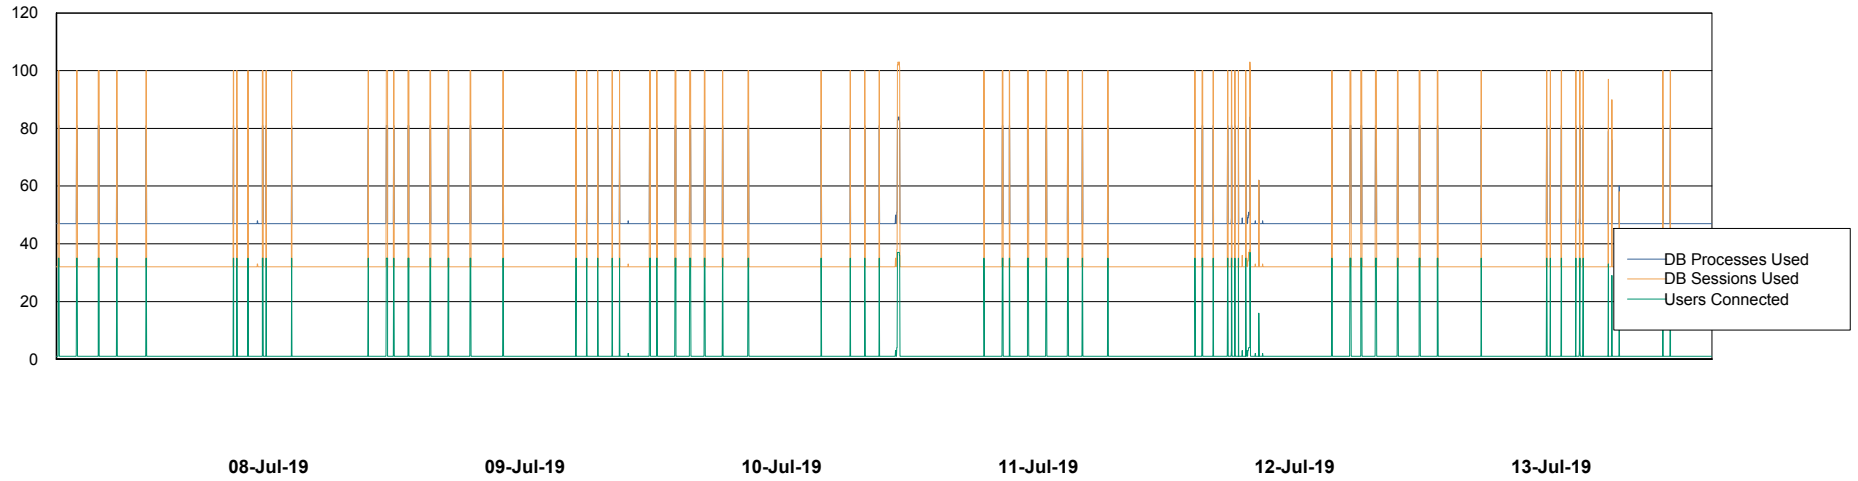

Weekly SLA Customer Report

Customer ECL Production
Database ID 77

Database Performance ECLDB_Production

Weekly SLA Customer Report

Customer ECL Production
Database ID 77

Database Performance ECLDB_Standby

Weekly SLA Customer Report