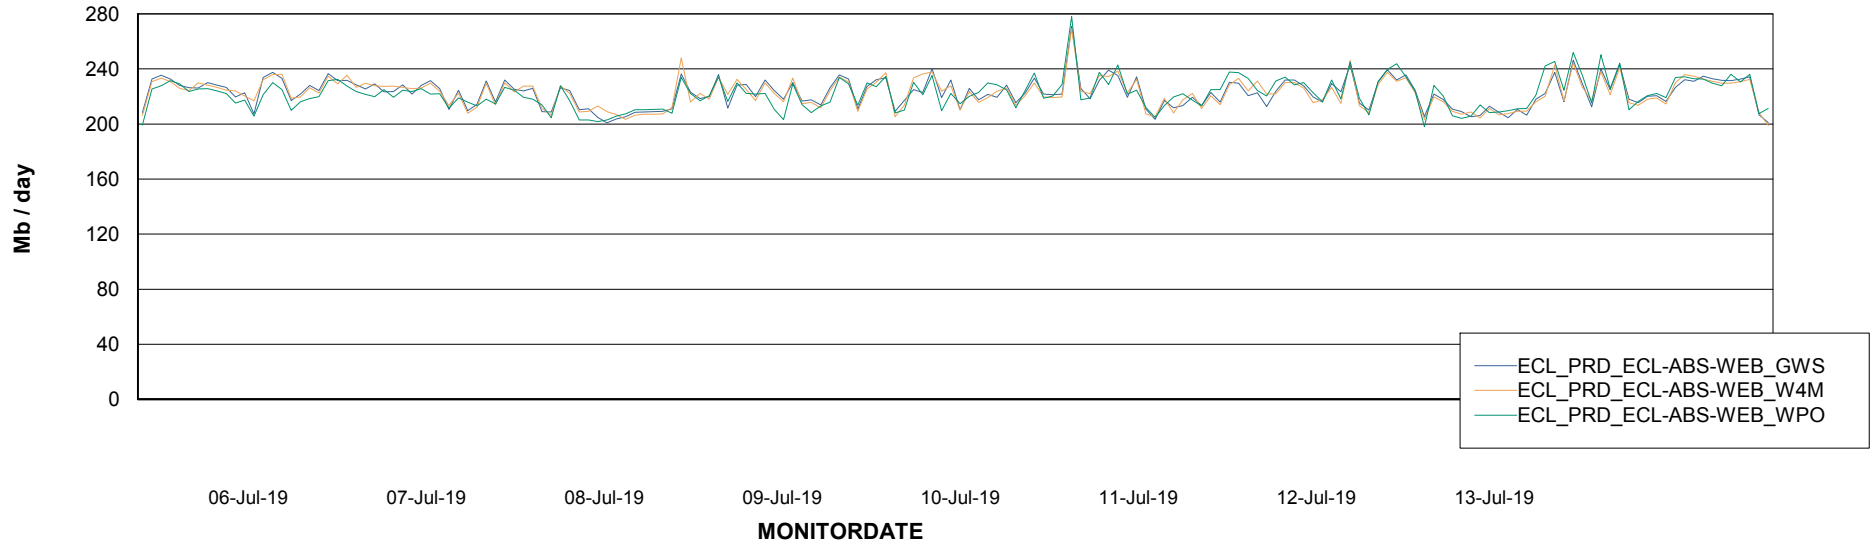

ABSolute Web Component Services

Avg memory used per ABS Web component