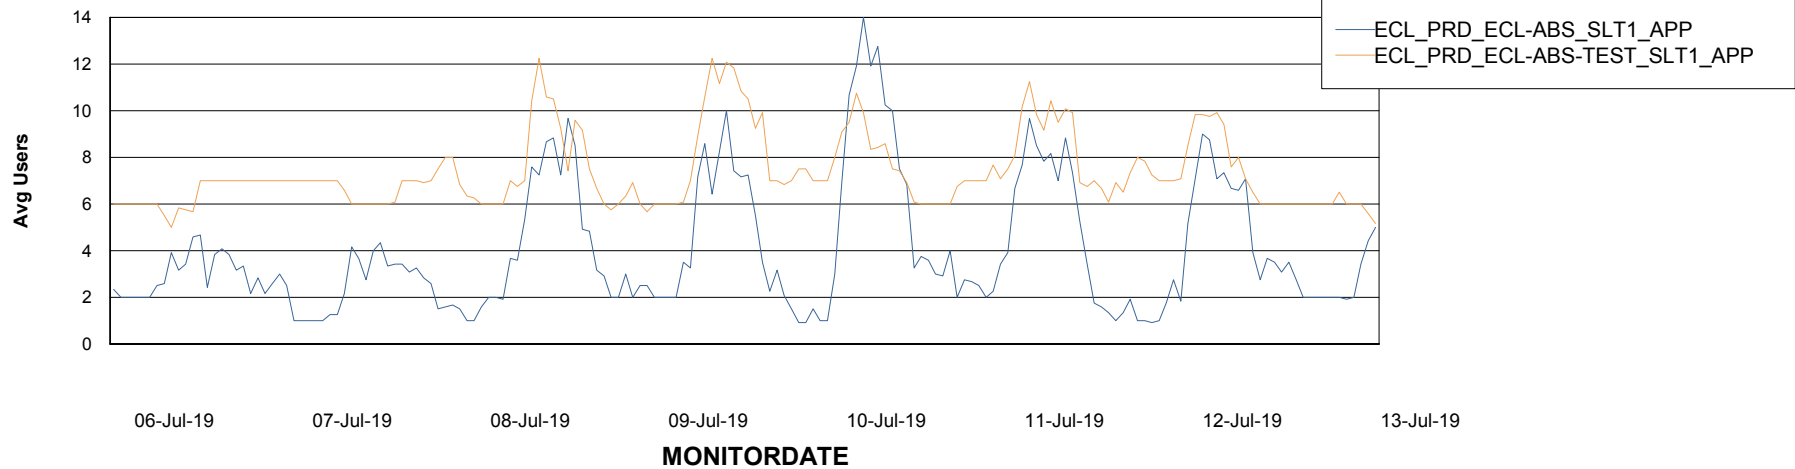

Avg users per day per ABS server