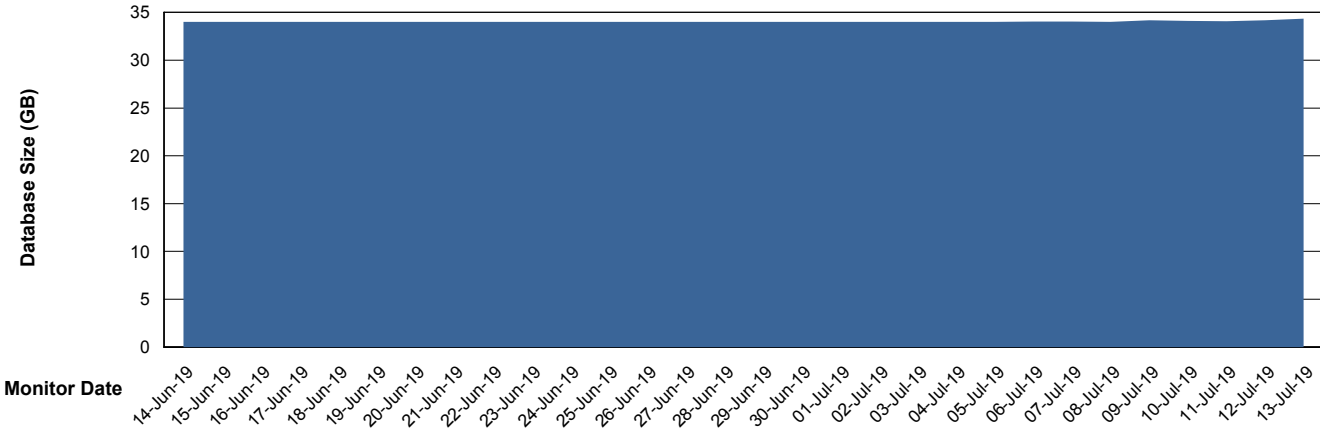

Weekly SLA Customer Report

Customer ECL Production
Database ID 77

Harddisk Usage ECL_PRD_ECL-ABS-WEB

	Free disk space on c: (%)	Total disk space on c: (Gb)
13-Jul-19	81	127
12-Jul-19	81	127
11-Jul-19	81	127
10-Jul-19	81	127
09-Jul-19	81	127
08-Jul-19	81	127
07-Jul-19	81	127

Weekly SLA Customer Report

Customer ECL Production
Database ID 77

Database Performance ECLDB_Production

Weekly SLA Customer Report

Customer ECL Production
Database ID 77

Database Performance ECLDB_Standby

Weekly SLA Customer Report

Customer ECL Production
 Database ID 77

DATABASE SIZE ECLDB_Production

Database growth over last month

Database Tablespace ECLDB_Production

Date	Tablespace Name	Filesize (Gb)	Usedsize (Gb)	Percentage free
13-Jul-19	ABSDATA	37	31	16
	INDX	8	1	88
12-Jul-19	ABSDATA	37	31	16
	INDX	8	1	88
11-Jul-19	ABSDATA	37	31	16
	INDX	8	1	88
10-Jul-19	ABSDATA	37	31	16
	INDX	8	1	88
09-Jul-19	ABSDATA	37	31	16
	INDX	8	1	88
08-Jul-19	ABSDATA	37	31	16
	INDX	8	1	88
07-Jul-19	ABSDATA	37	31	16
	INDX	8	1	88