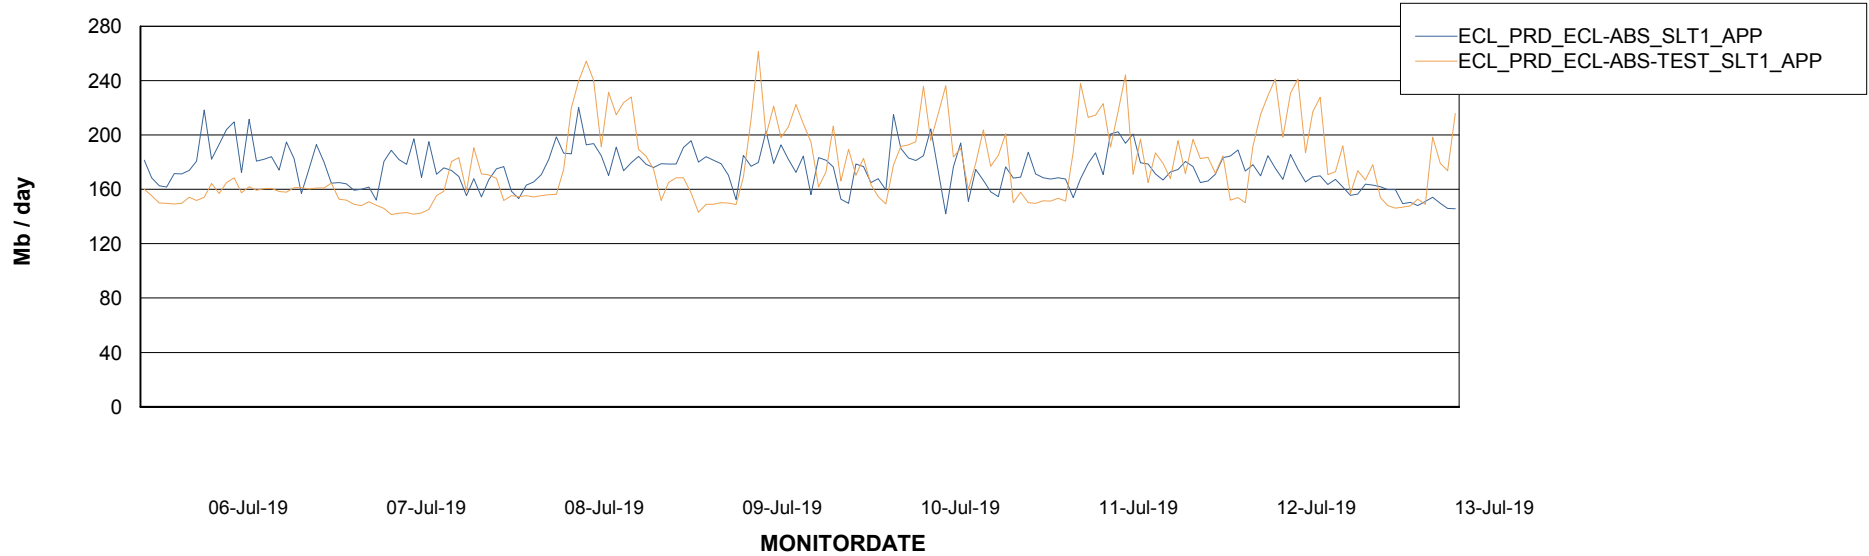

ABSSolute Application Server Services

Avg memory used per ABS Server Service