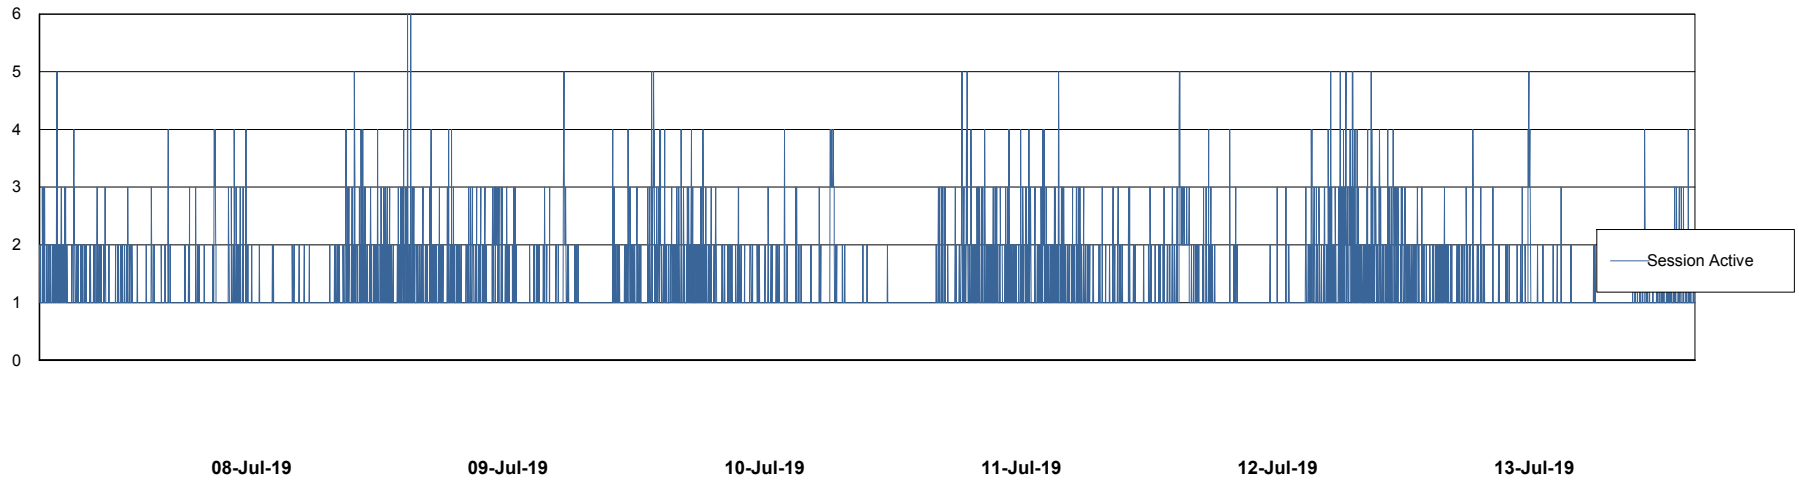

Weekly SLA Customer Report

Customer ECL Production
Database ID 77

Harddisk Usage ECL_PRD_ECL-ABS-WEB

	Free disk space on c: (%)	Total disk space on c: (Gb)
13-Jul-19	81	127
12-Jul-19	81	127
11-Jul-19	81	127
10-Jul-19	81	127
09-Jul-19	81	127
08-Jul-19	81	127
07-Jul-19	81	127

Weekly SLA Customer Report

Customer ECL Production
Database ID 77

Database Performance ECLDB_Production

Weekly SLA Customer Report

Customer ECL Production
Database ID 77

Database Performance ECLDB_Standby

Weekly SLA Customer Report