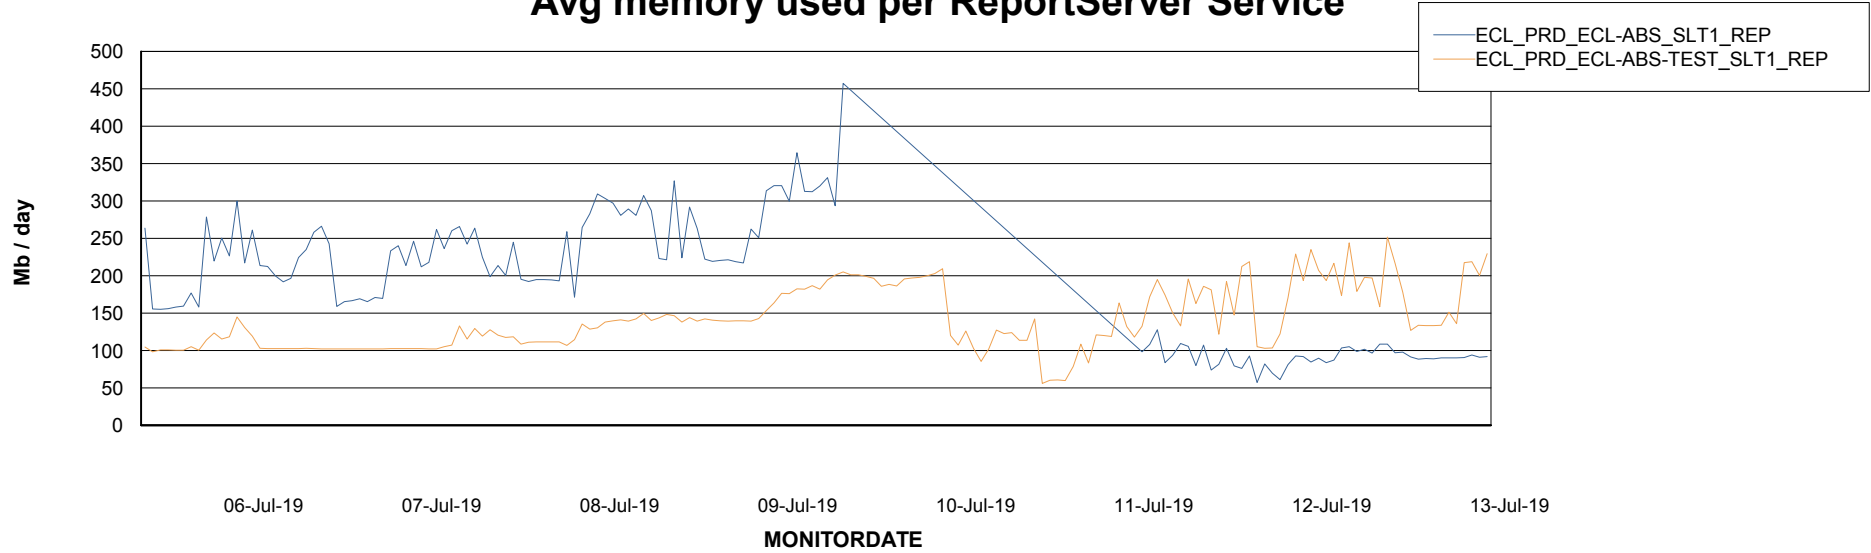

Avg memory used per ABS Server Service

Avg users per day per ABS server

Weekly SLA Customer Report

Customer ECL Production
Database ID 77

ABSSolute Application ReportServer Services

Avg memory used per ReportServer Service