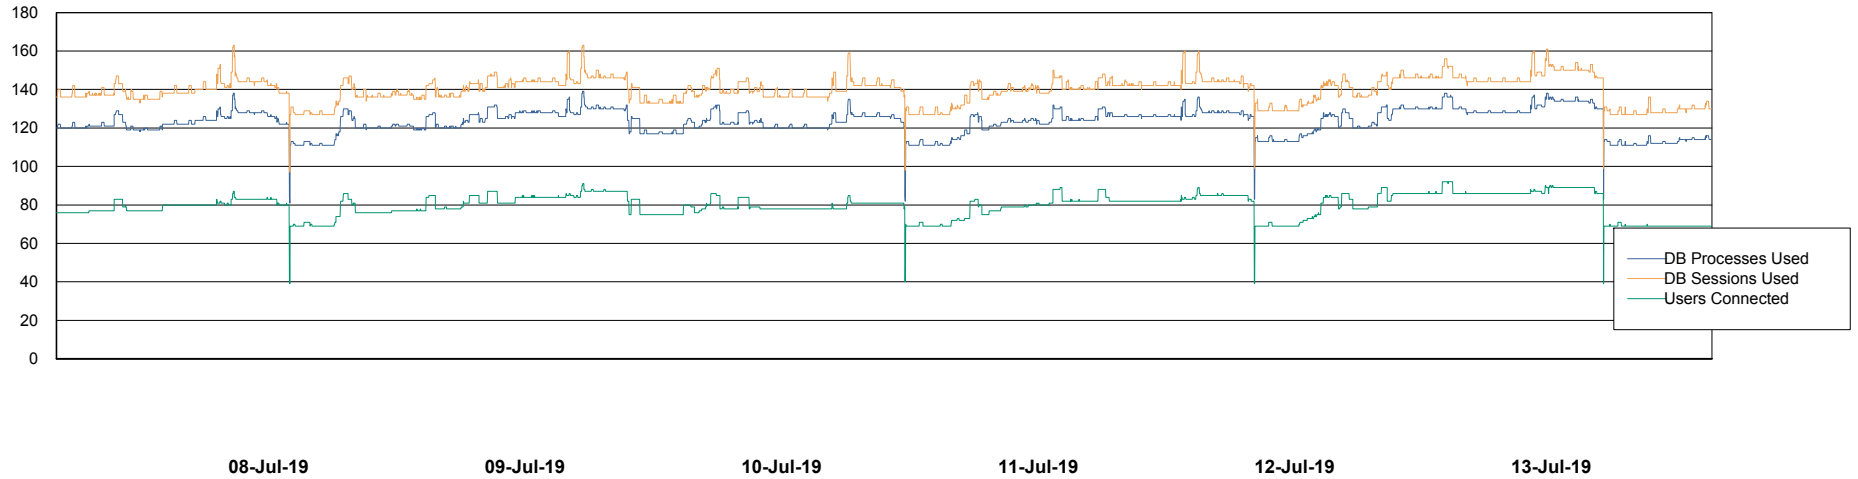

Harddisk Usage DFD_PRD_ORACLE2

	Free disk space on c: (%)	Total disk space on c: (Gb)	Free disk space on d: (%)	Total disk space on d: (Gb)	Free disk space on e: (%)	Total disk space on e: (Gb)	Free disk space on f: (%)	Total disk space on f: (Gb)
13-Jul-19	41	78	70	479	52	800	61	800
12-Jul-19	41	78	70	479	53	800	61	800
11-Jul-19	41	78	70	479	53	800	61	800
10-Jul-19	43	78	70	479	53	800	61	800
09-Jul-19	43	78	70	479	53	800	61	800
08-Jul-19	43	78	70	479	53	800	61	800
07-Jul-19	43	78	70	479	54	800	61	800

Weekly SLA Customer Report

Customer DFD Production
Database ID 39

Database Performance DFDDB_Production

Weekly SLA Customer Report

Customer DFD Production
Database ID 39

Database Performance DFDDB_Standby

Weekly SLA Customer Report