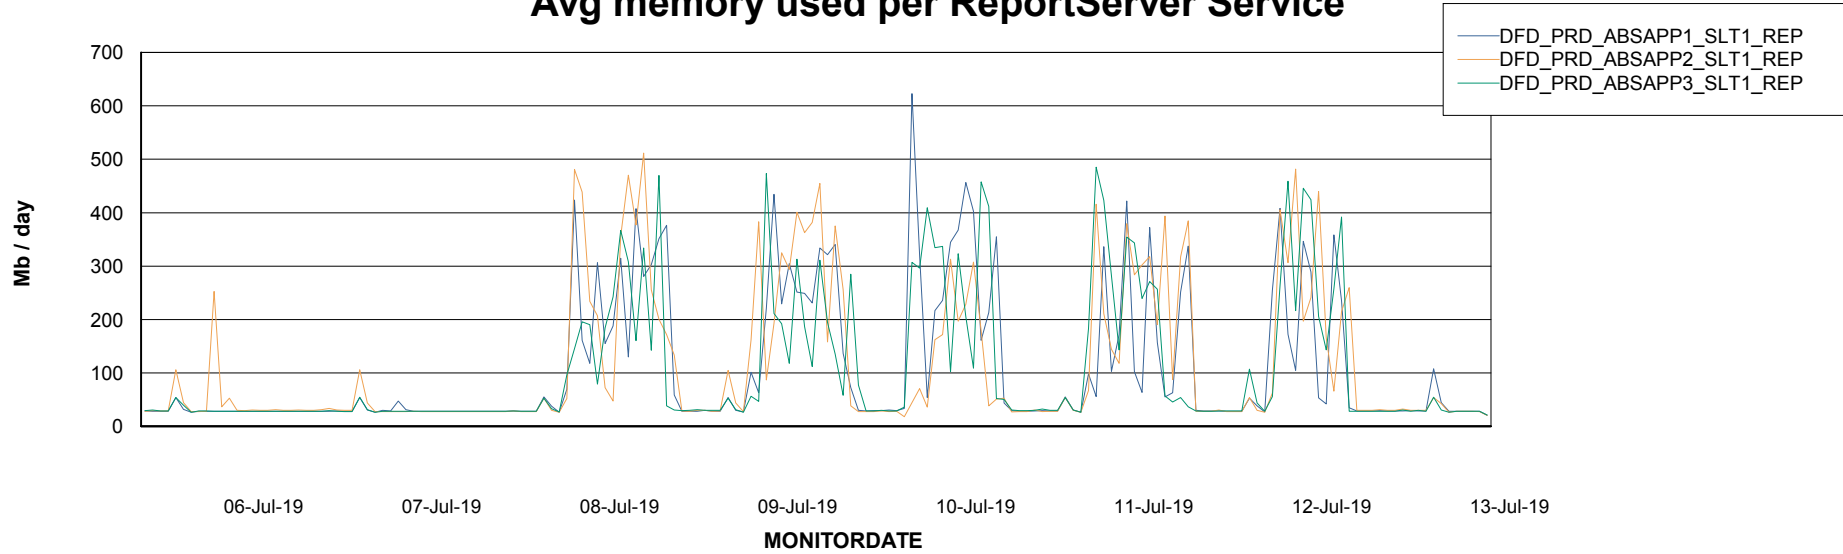

Avg users per day per ABS server

Weekly SLA Customer Report

Customer DFD Production
Database ID 39

ABSSolute Application ReportServer Services

Avg memory used per ReportServer Service

Disaster per ABS component