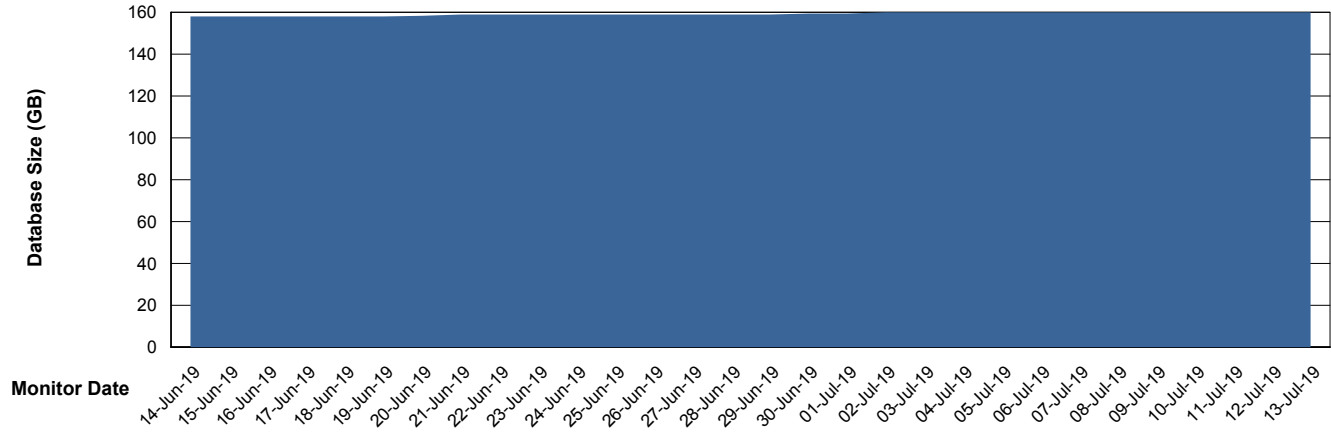

Weekly SLA Customer Report

Customer DFD Production
Database ID 39

Database Performance DFDDB_Production

Weekly SLA Customer Report

Customer DFD Production
Database ID 39

Database Performance DFDDB_Standby

Weekly SLA Customer Report

Customer DFD Production
Database ID 39

Database Performance DFDDDBI_Production

Weekly SLA Customer Report

Customer DFD Production
Database ID 39

DATABASE SIZE DFDDDB_Production

Database growth over last month