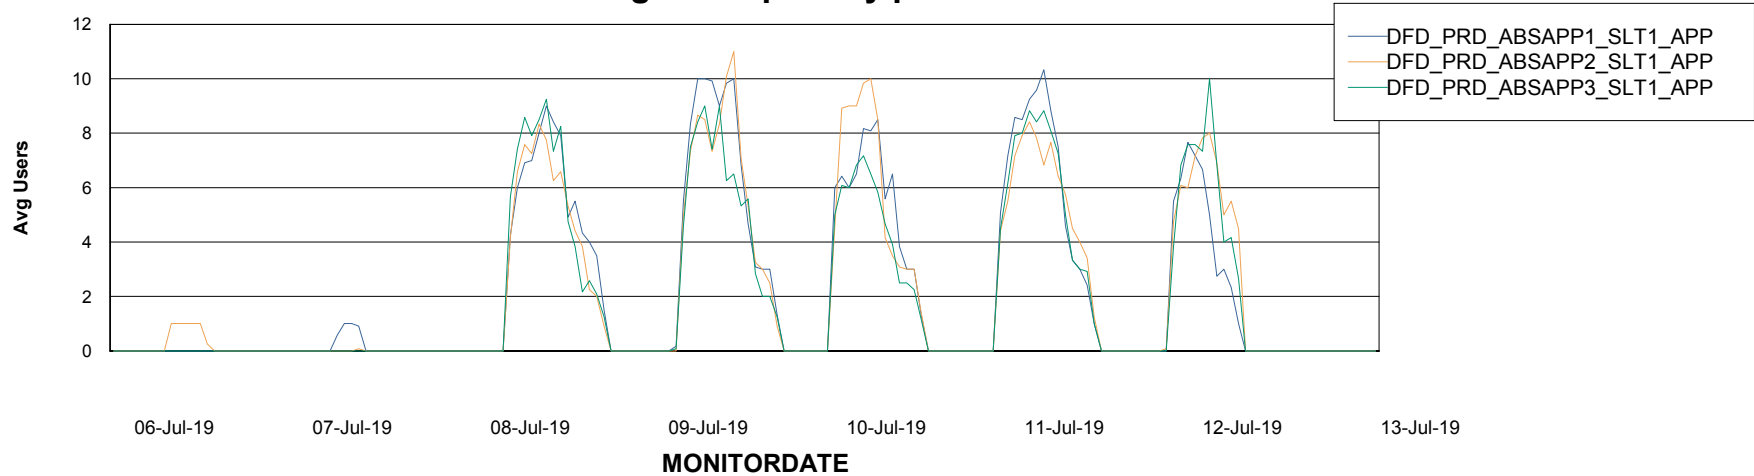

Avg users per day per ABS server