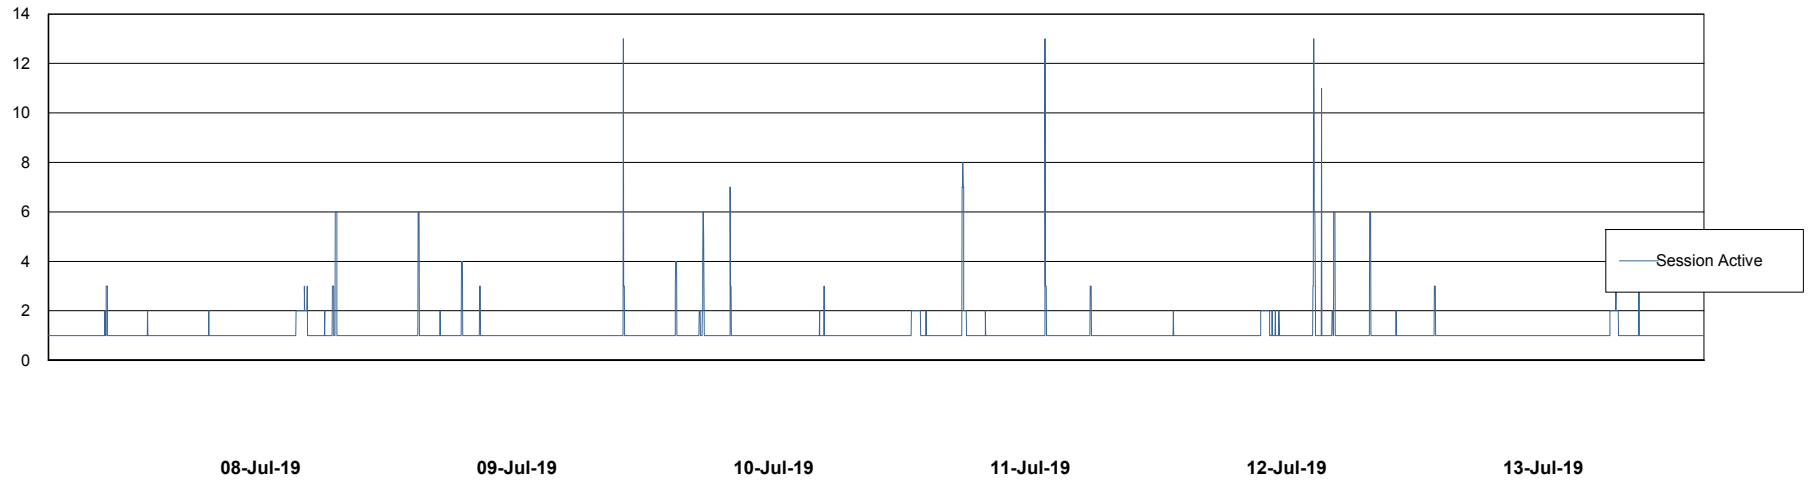

Database Performance DFDDDBI_Production