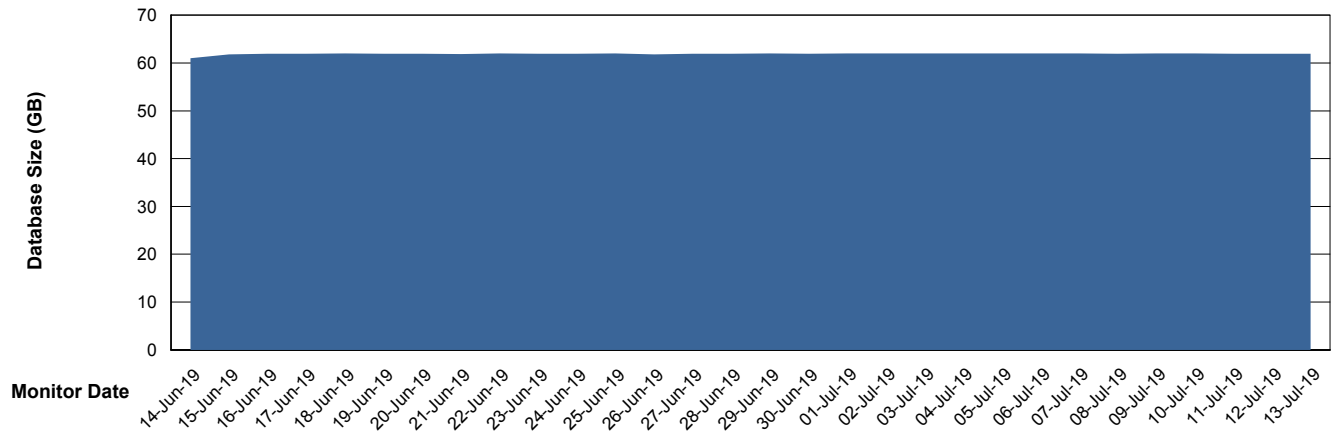

DATABASE SIZE DFDDDBI_Production

Database growth over last month