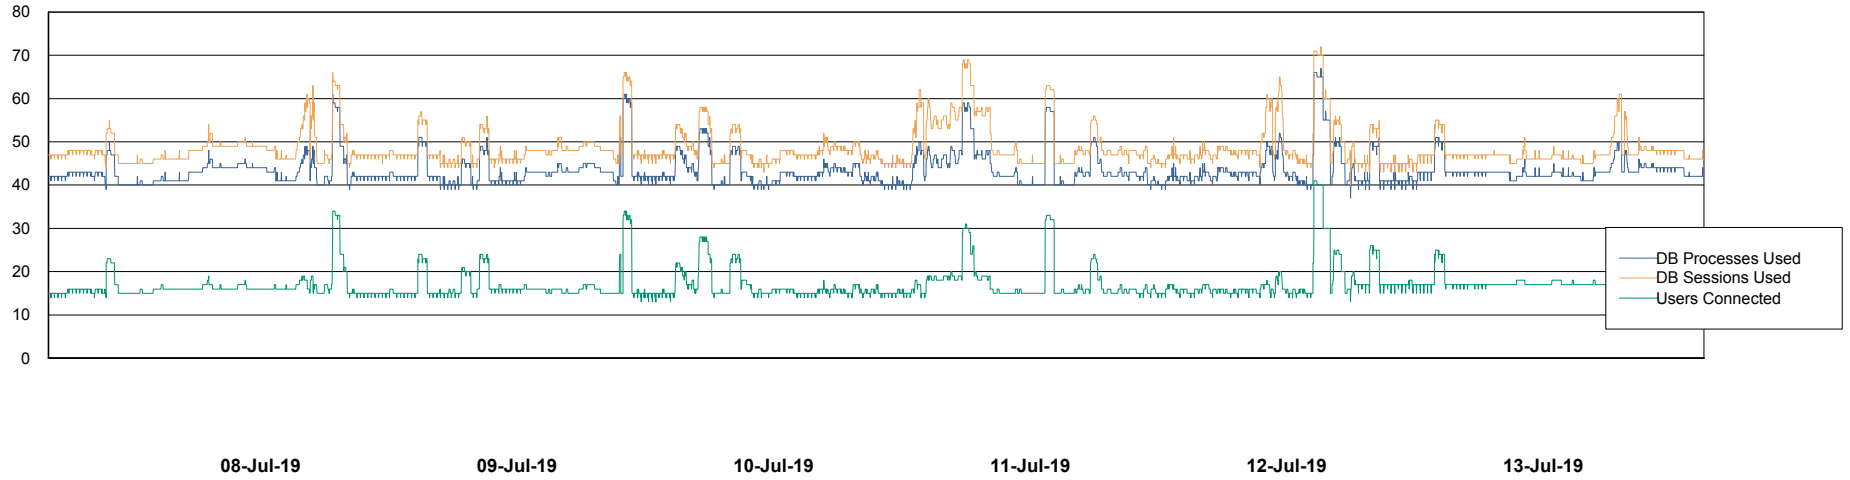

Database Performance DFDDDBI_Production