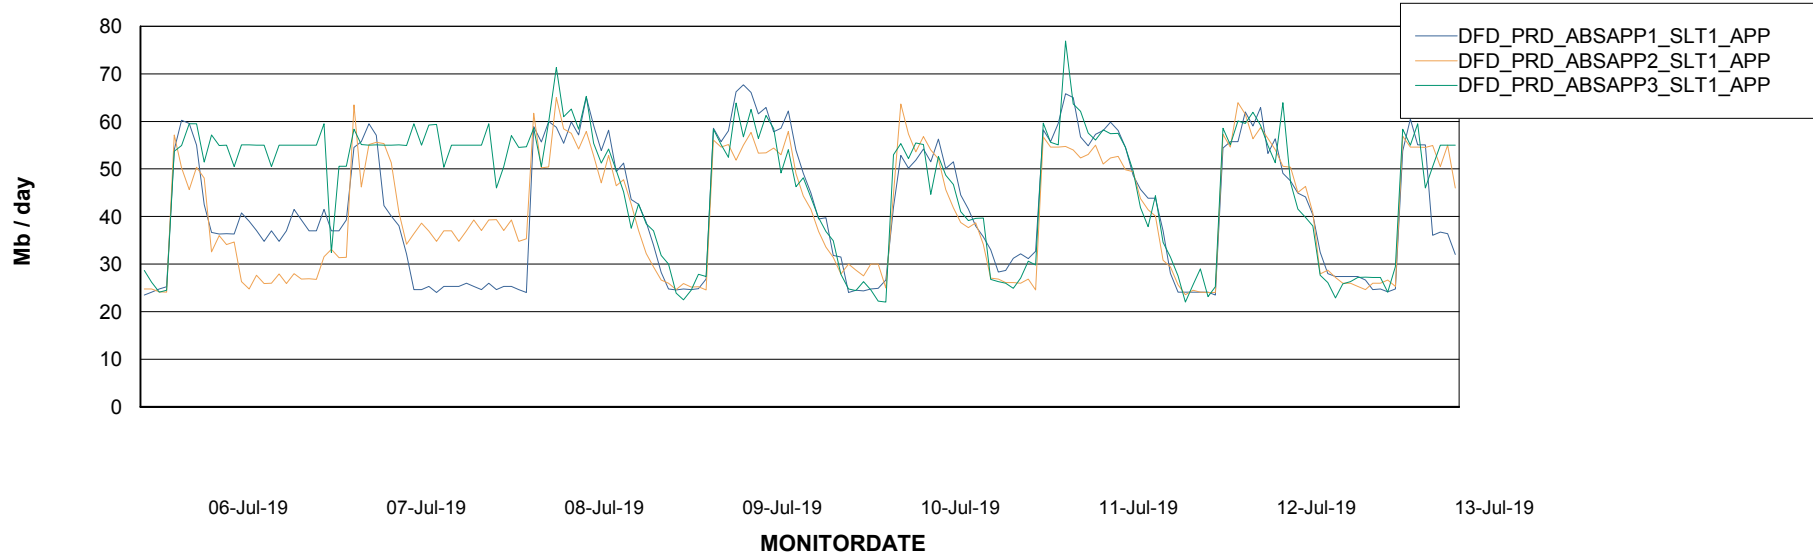

Standby Database Health DFD Production

Recovery lag for last 7 days

Weekly SLA Customer Report

Customer DFD Production
Database ID 39

ABSSolute Application Server Services

Avg memory used per ABS Server Service